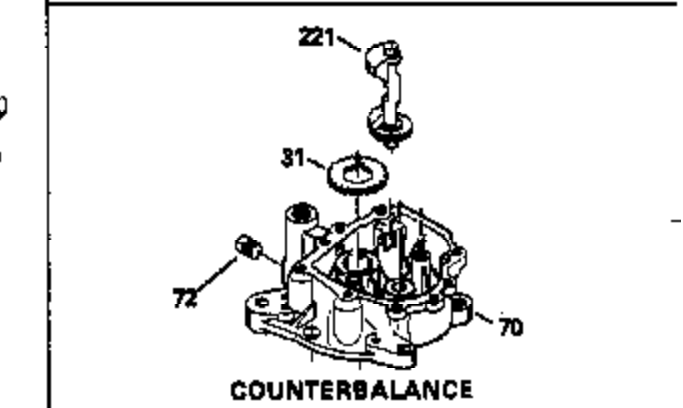

Ref #	Part Number	Qty	Description
298	28763		Screw, 10-32 x 35/64"
301	33032		Fuel Cap (Use as required in early pr od.)
301	34210		Fuel Cap (Use as required in early pr od.)
305	35574		Tube, Oil fill
307	35499		"O" Ring
308	33997		Clip, Oil fill tube
308	35437		Clip, Oil fill tube
310	35576		Dipstick, Oil
314	650873		Screw, 1/4-20 x 3/4"
316	611097		Coil Assy. (7 amp D.C.) (Incl.322,322 A & 323)
327	34113		Plug, Screen
379	631021		Inlet Needle, Seat & Clip Assy.
380	632282		Carburetor (Incl. 184) (Refer to Division 5, Section A, page 186 for breakdown or Fiche10A, Grid E-13)
381	29117		Screw, 8-32 x 5/16 (Not used on late prod.)
382	33581		Screen, Oil filter (Not used in late prod.)
400	33279G		* Gasket Set (Incl. items marked *)

ILLUSTRATION SHOWS TYPICAL PARTS ONLY. ORDER BY PART NUMBER. PARTS NOT LISTED ARE SUPPLIED BY DEM.