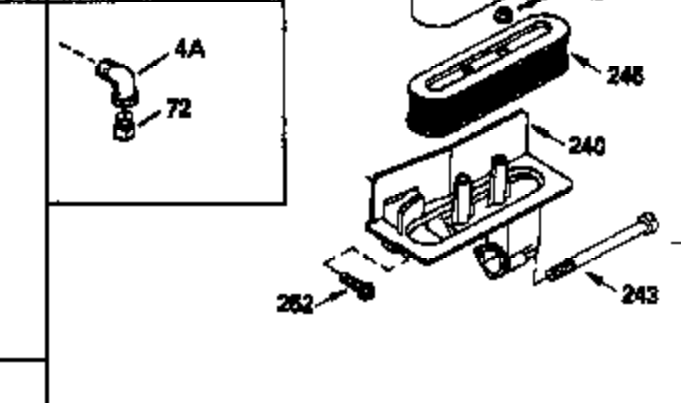

Ref #	Part Number	Qty	Description
298	28763		Screw, 10-32 x 35/64"
301	33032		Fuel Cap (Use as required in early pr od.)
301	34210		Fuel Cap (Use as required in early pr od.)
305	35574		Tube, Oil fill
307	35499		"O" Ring
308	33997		Clip, Oil fill tube
308	35437		Clip, Oil fill tube
310	35576		Dipstick, Oil
314	650873		Screw, 1/4-20 x 3/4"
316	611097		Coil Assy. (7 amp D.C.) (Incl.322,322 A & 323)
327	34113		Plug, Screen
379	631021		Inlet Needle, Seat & Clip Assy.
380	632282		Carburetor (Incl. 184) (Refer to Division 5, Section A, page 186 for breakdown or Fiche10A, Grid E-13)
381	29117		Screw, 8-32 x 5/16 (Not used on late prod.)
382	33581		Screen, Oil filter (Not used in late prod.)
400	33279G		* Gasket Set (Incl. items marked *)

ILLUSTRATION SHOWS TYPICAL PARTS ONLY. ORDER BY PART NUMBER. PARTS NOT LISTED ARE SUPPLIED BY DEM.