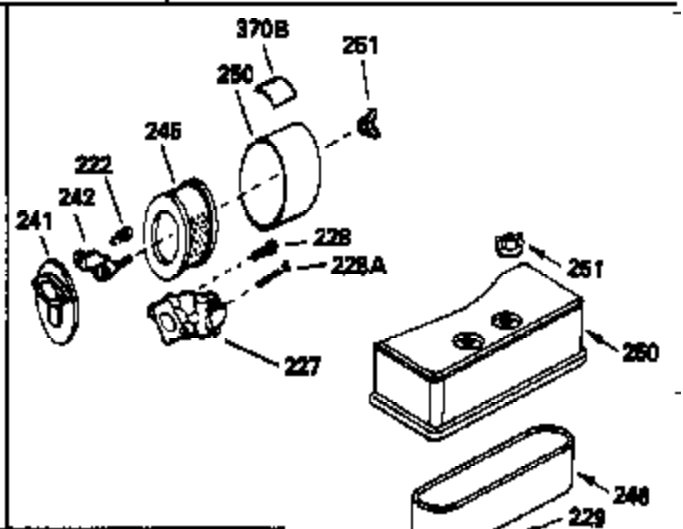

Ref #	Part Number	Qty	Description
298	28763		Screw, 10-32 x 35/64"
301	33032		Fuel Cap (Use as required in early pr od.)
301	34210		Fuel Cap (Use as required in early pr od.)
305	35574		Tube, Oil fill
307	35499		"O" Ring
308	33997		Clip, Oil fill tube
308	35437		Clip, Oil fill tube
310	35576		Dipstick, Oil
314	650873		Screw, 1/4-20 x 3/4"
316	611097		Coil Assy. (7 amp D.C.) (Incl.322,322 A & 323)
327	34113		Plug, Screen
379	631021		Inlet Needle, Seat & Clip Assy.
380	632282		Carburetor (Incl. 184) (Refer to Division 5, Section A, page 186 for breakdown or Fiche10A, Grid E-13)
381	29117		Screw, 8-32 x 5/16 (Not used on late prod.)
382	33581		Screen, Oil filter (Not used in late prod.)
400	33279G		* Gasket Set (Incl. items marked *)

ILLUSTRATION SHOWS TYPICAL PARTS ONLY. ORDER BY PART NUMBER. PARTS NOT LISTED ARE SUPPLIED BY DEM.