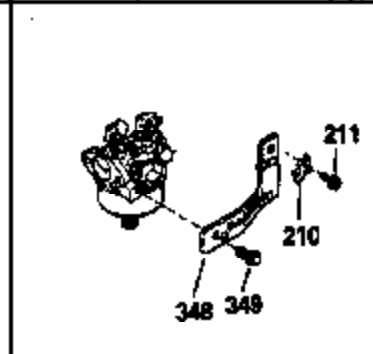

Ref #	Part Number	Qty	Description
298	28763		Screw, 10-32 x 35/64"
301	33032		Fuel Cap (Use as required in early pr od.)
301	34210		Fuel Cap (Use as required in early pr od.)
305	35574		Tube, Oil fill
307	35499		"O" Ring
308	33997		Clip, Oil fill tube
308	35437		Clip, Oil fill tube
310	35576		Dipstick, Oil
314	650873		Screw, 1/4-20 x 3/4"
316	611097		Coil Assy. (7 amp D.C.) (Incl.322,322 A & 323)
327	34113		Plug, Screen
379	631021		Inlet Needle, Seat & Clip Assy.
380	632282		Carburetor (Incl. 184) (Refer to Division 5, Section A, page 186 for breakdown or Fiche10A, Grid E-13)
381	29117		Screw, 8-32 x 5/16 (Not used on late prod.)
382	33581		Screen, Oil filter (Not used in late prod.)
400	33279G		* Gasket Set (Incl. items marked *)

ILLUSTRATION SHOWS TYPICAL PARTS ONLY. ORDER BY PART NUMBER. PARTS NOT LISTED ARE SUPPLIED BY DEM.