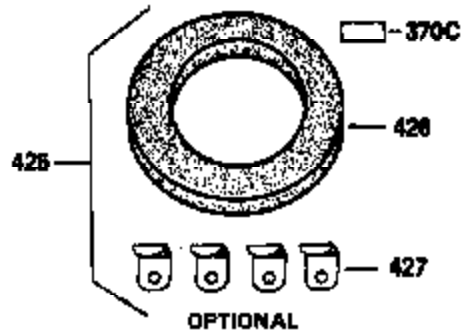

ILLUSTRATION SHOWS TYPICAL PARTS ONLY. ORDER BY PART NUMBER. PARTS NOT LISTED ARE SUPPLIED BY OEM.

**OPTIONAL SPARK
ARRESTOR**

**VIEW 3 of 3
MUFFLER (QUIET)
(OPTIONAL)**

**DEBRIS SCREEN KIT
(OPTIONAL)**

Ref #	Part Number	Qty	Description
275C	35824		Muffler (Quiet) (Optional)
277	650729		Screw, 5/16-18 x 3-3/16" (Use As Req.)
277	651002		Screw, 5/16-18 x 4-3/16" (Use As Req.)
277	30196		Screw, 5/16-18 x 3/4" (Use As Req.)
327	34113		Plug, Screen
370C	34870		Decal, Instruction (Optional)
370D	34387		Decal, Instruction (Optional)
408	35570		Screen Seal (Optional)
409	35569		Spacer (Optional)
410	730573		Opt.Screen Kit(Incl.370D,408,409,411, 413)
411	35568		Debris Screen (Optional)
413	650907		Screw, 5/16-18 x 1-5/8" (Optional)
416	34479		Spark Arrestor Kit (Optional)
425	730572		Starter Muff Kit(Incl.370C,426,427)(O pt.)
426	34687		Starter Air Cleaner (Optional)
427	34869		Starter Air Cleaner Bracket (Optional)