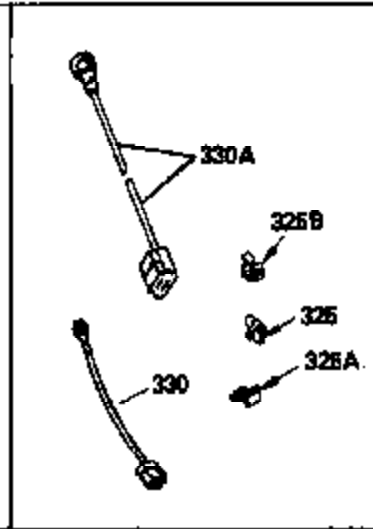

Ref #	Part Number	Qty	Description
298	28763		Screw, 10-32 x 35/64"
301	33032		Fuel Cap (Use as required in early pr od.)
301	34210		Fuel Cap (Use as required in early pr od.)
305	35574		Tube, Oil fill
307	35499		"O" Ring
308	33997		Clip, Oil fill tube
308	35437		Clip, Oil fill tube
310	35576		Dipstick, Oil
314	650873		Screw, 1/4-20 x 3/4"
316	611097		Coil Assy. (7 amp D.C.) (Incl.322,322 A & 323)
327	34113		Plug, Screen
379	631021		Inlet Needle, Seat & Clip Assy.
380	632282		Carburetor (Incl. 184) (Refer to Division 5, Section A, page 186 for breakdown or Fiche10A, Grid E-13)
381	29117		Screw, 8-32 x 5/16 (Not used on late prod.)
382	33581		Screen, Oil filter (Not used in late prod.)
400	33279G		* Gasket Set (Incl. items marked *)

ILLUSTRATION SHOWS TYPICAL PARTS ONLY. ORDER BY PART NUMBER. PARTS NOT LISTED ARE SUPPLIED BY DEM.