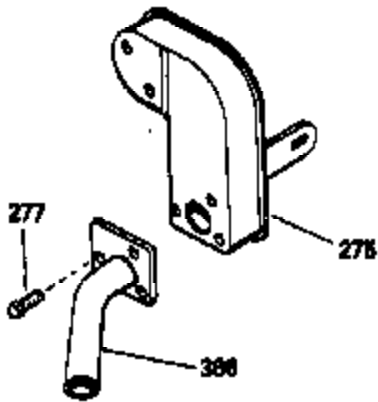

**VIEW 3 of 3
MUFFLER (QUIET)
(OPTIONAL)**

**DEBRIS SCREEN KIT
(OPTIONAL)**