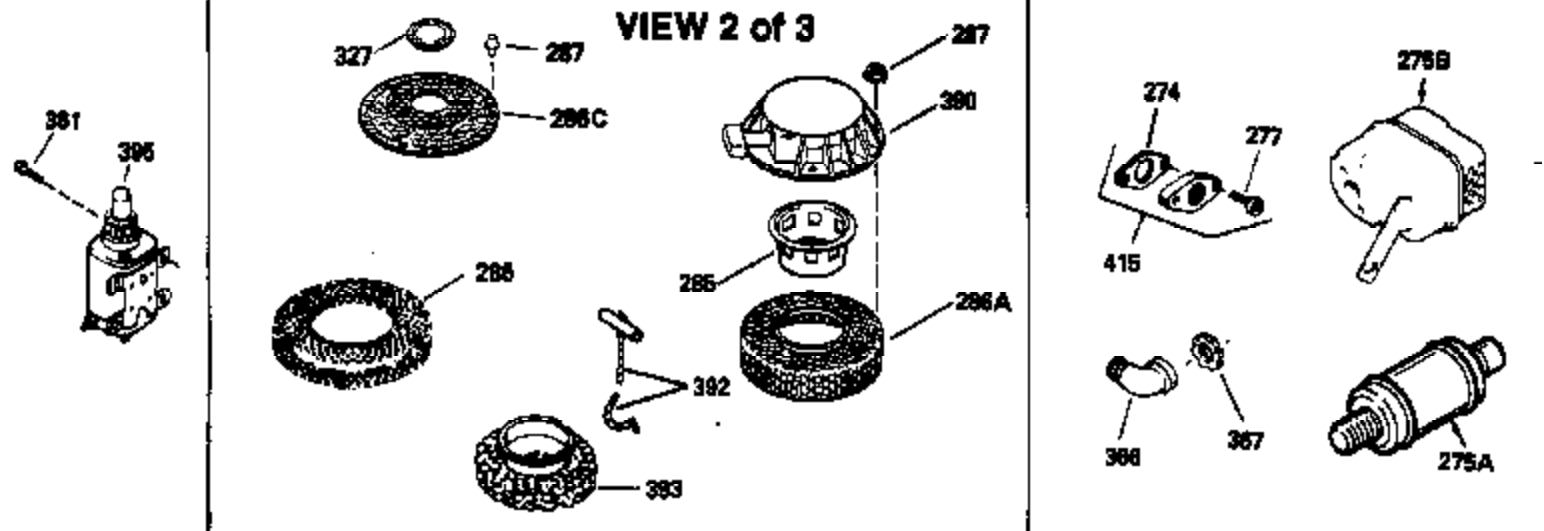

Ref #	Part Number	Qty	Description
298	28763		Screw, 10-32 x 35/64"
301	33032		Fuel Cap (Use as required in early pr od.)
301	34210		Fuel Cap (Use as required in early pr od.)
305	35574		Tube, Oil fill
307	35499		"O" Ring
308	33997		Clip, Oil fill tube
308	35437		Clip, Oil fill tube
310	35576		Dipstick, Oil
314	650873		Screw, 1/4-20 x 3/4"
316	611097		Coil Assy. (7 amp D.C.) (Incl.322,322 A & 323)
327	34113		Plug, Screen
379	631021		Inlet Needle, Seat & Clip Assy.
380	632282		Carburetor (Incl. 184) (Refer to Division 5, Section A, page 186 for breakdown or Fiche10A, Grid E-13)
381	29117		Screw, 8-32 x 5/16 (Not used on late prod.)
382	33581		Screen, Oil filter (Not used in late prod.)
400	33279G		* Gasket Set (Incl. items marked *)

ILLUSTRATION SHOWS TYPICAL PARTS ONLY. ORDER BY PART NUMBER. PARTS NOT LISTED ARE SUPPLIED BY DEM.