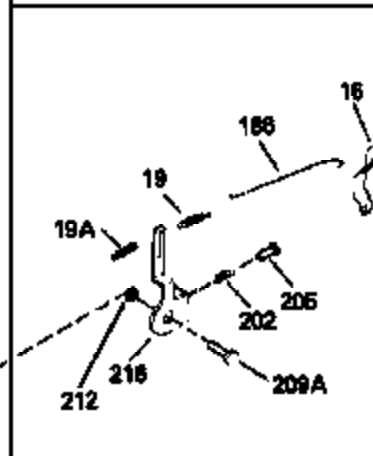

Ref #	Part Number	Qty	Description
298	28763		Screw, 10-32 x 35/64"
301	33032		Fuel Cap (Use as required in early pr od.)
301	34210		Fuel Cap (Use as required in early pr od.)
305	35574		Tube, Oil fill
307	35499		"O" Ring
308	33997		Clip, Oil fill tube
308	35437		Clip, Oil fill tube
310	35576		Dipstick, Oil
314	650873		Screw, 1/4-20 x 3/4"
316	611097		Coil Assy. (7 amp D.C.) (Incl.322,322 A & 323)
327	34113		Plug, Screen
379	631021		Inlet Needle, Seat & Clip Assy.
380	632282		Carburetor (Incl. 184) (Refer to Division 5, Section A, page 186 for breakdown or Fiche10A, Grid E-13)
381	29117		Screw, 8-32 x 5/16 (Not used on late prod.)
382	33581		Screen, Oil filter (Not used in late prod.)
400	33279G		* Gasket Set (Incl. items marked *)

ILLUSTRATION SHOWS TYPICAL PARTS ONLY. ORDER BY PART NUMBER. PARTS NOT LISTED ARE SUPPLIED BY DEM.