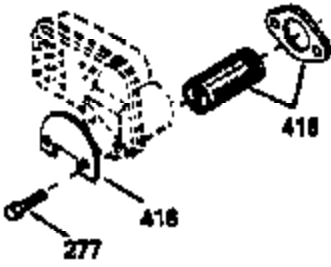

ILLUSTRATION SHOWS TYPICAL PARTS ONLY. ORDER BY PART NUMBER. PARTS NOT LISTED ARE SUPPLIED BY OEM.

**OPTIONAL SPARK
ARRESTOR**