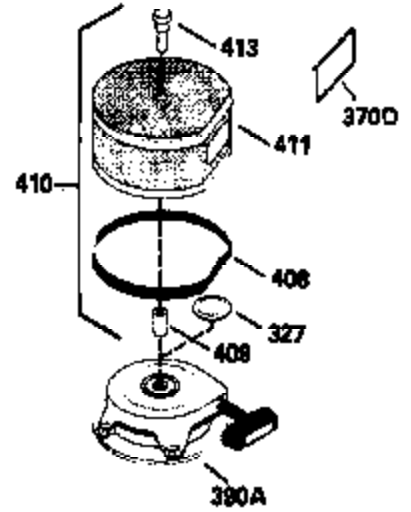

**VIEW 3 of 3
MUFFLER (QUIET)
(OPTIONAL)**

**DEBRIS SCREEN KIT
(OPTIONAL)**