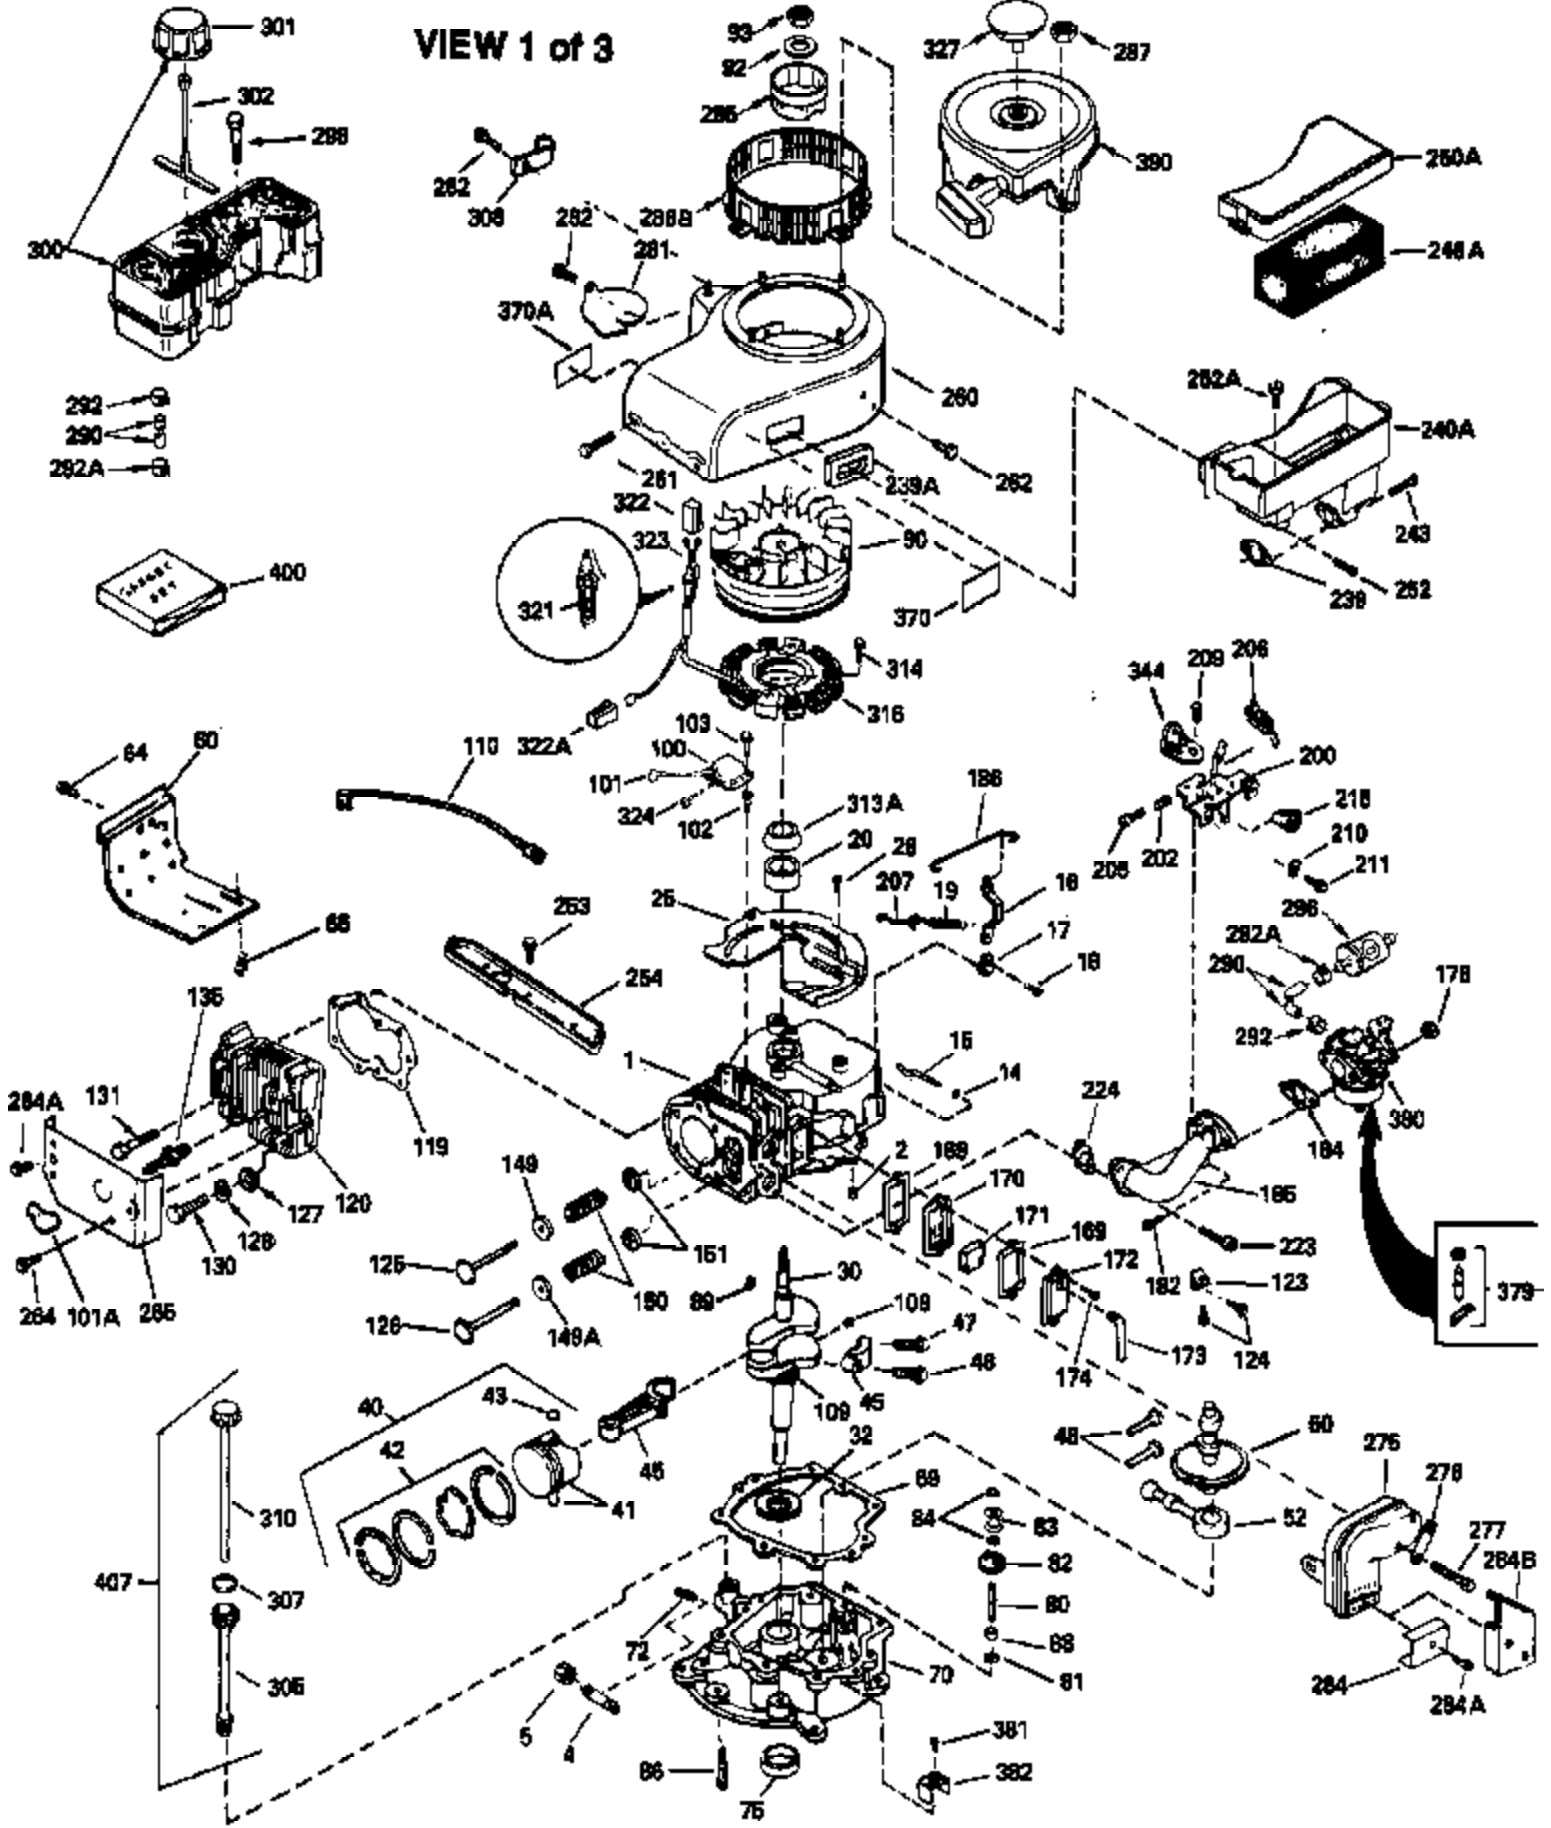

ILLUSTRATION SHOWS TYPICAL PARTS ONLY. ORDER BY PART NUMBER. PARTS NOT LISTED ARE SUPPLIED BY OEM.

Engine Parts List #1

Ref #	Part Number	Qty	Description
1	35379		Cylinder (Incl. 2 & 20) (3-5/16" Bore)
2	27652		Pin, Dowel
14	28277		Washer, Flat
15	35082		Rod, Governor
16	32651		Lever, Governor
17	31335		Clamp, Governor lever
18	650548		Screw, 8-32 x 5/16"
19	34043		Spring, Extension
20	35319		Seal, Oil
25	35326		Baffle, Blower housing
26	650561		Screw, 1/4-20 x 5/8"
30	35415		Crankshaft
32	35653		Washer (1-3/8" I.D. 1-3/4" O.D. .015" thick)
40	34860A		Piston, Pin & Ring Set (Std.)(3-5/16" Bore)
40	34861A		Piston, Pin & Ring Set (.010" OS)
40	34862A		Piston, Pin & Ring Set (.020" OS)
41	34863		Piston & Pin Ass'y. (Std.)(Incl.43)(3 -5/16")
41	34864		Piston & Pin Ass'y. (.010" OS) (Incl. 43)
41	34865		Piston & Pin Ass'y. (.020" OS) (Incl. 43)
42	34866A		Ring Set (Std.) (3-5/16" Bore)
42	34867A		Ring Set (.010" OS)
42	34868A		Ring Set (.020" OS)
43	27888		Ring, Piston pin retaining
45	35373A		Rod Assy., Connecting (Incl. 46 & 47)
46	650908		Bolt, Connecting rod
47	650882		Bolt, Connecting rod (Used 2 in early prod.)
48	34034		Lifter, Valve
50	35381		Camshaft (MCR)
52	31356		Pump Assy., Oil
60	33273A		Extension, Blower housing
64	30063		Screw, Torx T-30, 1/4-20 x 1/2"
65	650128		Screw, 10-24 x 1/2"
69	35262		* Gasket, Mounting flange
70	35382A		Flange Ass'y. (Incl. 72, 75, 80 & 81)
72	31927		Plug, Pipe
75	35319		Seal, Oil
80	30668		Shaft, Mechanical governor
81	30590A		Washer, Flat
82	35378		Gear Assy., Governor (Incl. 81)
83	30588A		Spool, Governor
84	29193		Ring, Retaining
86	650833		Screw, 1/4-20 x 1-3/16"
88	31707A		Governor Spacer Assy. (Incl. 81)
89	32589		Key, Flywheel
90	611094		Flywheel (7 amp) (w/ring gear)
92	650880		Washer, Lock
93	650881		Nut, Hex, 5/8-18
100	35135		Solid State Assy.
101	610118		Cover, Spark plug (Use as required)
102	650872		Stud, Solid State mounting
103	650814		Screw, Torx T-15, 10-24 x 1"
119	34923A		* Gasket, Cylinder head
120	34030		Head, Cylinder
123	33261		Bracket, Intake pipe
124	650738		Screw, 1/4-20 x 5/8"
125	27878A		Exhaust Valve (Std.) (Incl. 151)
125	27880A		Exhaust Valve (1/32" OS) (Incl. 151)
126	34035		Intake Valve (Std.) (Incl. 151)