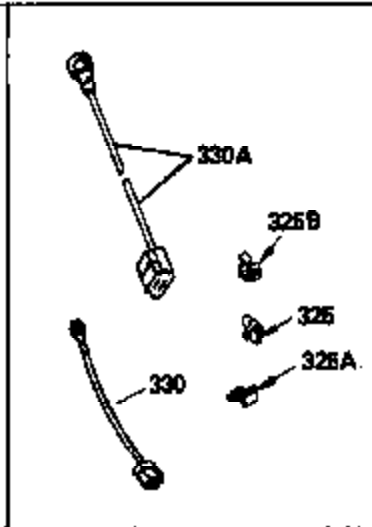

Ref #	Part Number	Qty	Description
298	28763		Screw, 10-32 x 35/64"
301	33032		Fuel Cap (Use as required in early pr od.)
301	34210		Fuel Cap (Use as required in early pr od.)
307	29673		* Gasket, Oil fill
310	34245		Dipstick, Oil (Incl. 307)
327	33817		Plug, Screen
370	34346		Decal, Instruction
379	610767A		Condenser
379	631021		Inlet Needle, Seat & Clip Assy.
380	632241		Carburetor (Incl. 184) (Refer to Division 5, Section A, page 182 for breakdown or Fiche10A, Grid E-11)
381	29117		Screw, 8-32 x 5/16 (Not used on late prod.)
382	33581		Screen, Oil filter (Not used in late prod.)
400	33279G		* Gasket Set (Incl. items marked *)

ILLUSTRATION SHOWS TYPICAL PARTS ONLY. ORDER BY PART NUMBER. PARTS NOT LISTED ARE SUPPLIED BY DEM.