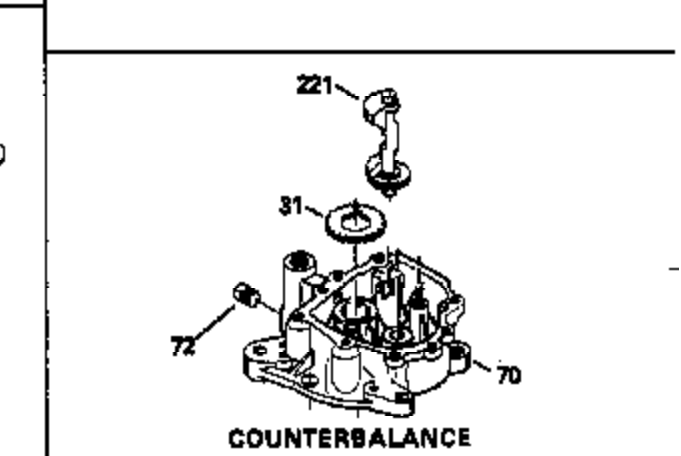

Ref #	Part Number	Qty	Description
298	28763		Screw, 10-32 x 35/64"
301	33032		Fuel Cap (Use as required in early pr od.)
301	34210		Fuel Cap (Use as required in early pr od.)
307	29673		* Gasket, Oil fill
310	34245		Dipstick, Oil (Incl. 307)
327	33817		Plug, Screen
370	34346		Decal, Instruction
379	610767A		Condenser
379	631021		Inlet Needle, Seat & Clip Assy.
380	632241		Carburetor (Incl. 184) (Refer to Division 5, Section A, page 182 for breakdown or Fiche10A, Grid E-11)
381	29117		Screw, 8-32 x 5/16 (Not used on late prod.)
382	33581		Screen, Oil filter (Not used in late prod.)
400	33279G		* Gasket Set (Incl. items marked *)

ILLUSTRATION SHOWS TYPICAL PARTS ONLY. ORDER BY PART NUMBER. PARTS NOT LISTED ARE SUPPLIED BY DEM.