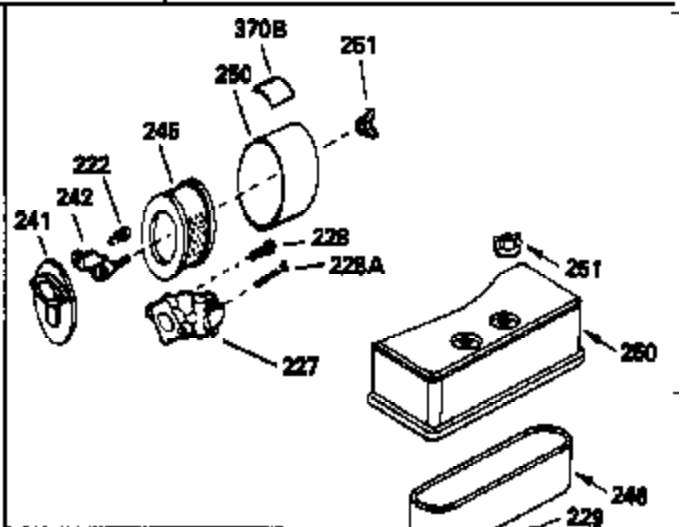

Ref #	Part Number	Qty	Description
298	28763		Screw, 10-32 x 35/64"
301	33032		Fuel Cap (Use as required in early pr od.)
301	34210		Fuel Cap (Use as required in early pr od.)
307	29673		* Gasket, Oil fill
310	34245		Dipstick, Oil (Incl. 307)
327	33817		Plug, Screen
370	34346		Decal, Instruction
379	610767A		Condenser
379	631021		Inlet Needle, Seat & Clip Assy.
380	632241		Carburetor (Incl. 184) (Refer to Division 5, Section A, page 182 for breakdown or Fiche10A, Grid E-11)
381	29117		Screw, 8-32 x 5/16 (Not used on late prod.)
382	33581		Screen, Oil filter (Not used in late prod.)
400	33279G		* Gasket Set (Incl. items marked *)

ILLUSTRATION SHOWS TYPICAL PARTS ONLY. ORDER BY PART NUMBER. PARTS NOT LISTED ARE SUPPLIED BY DEM.