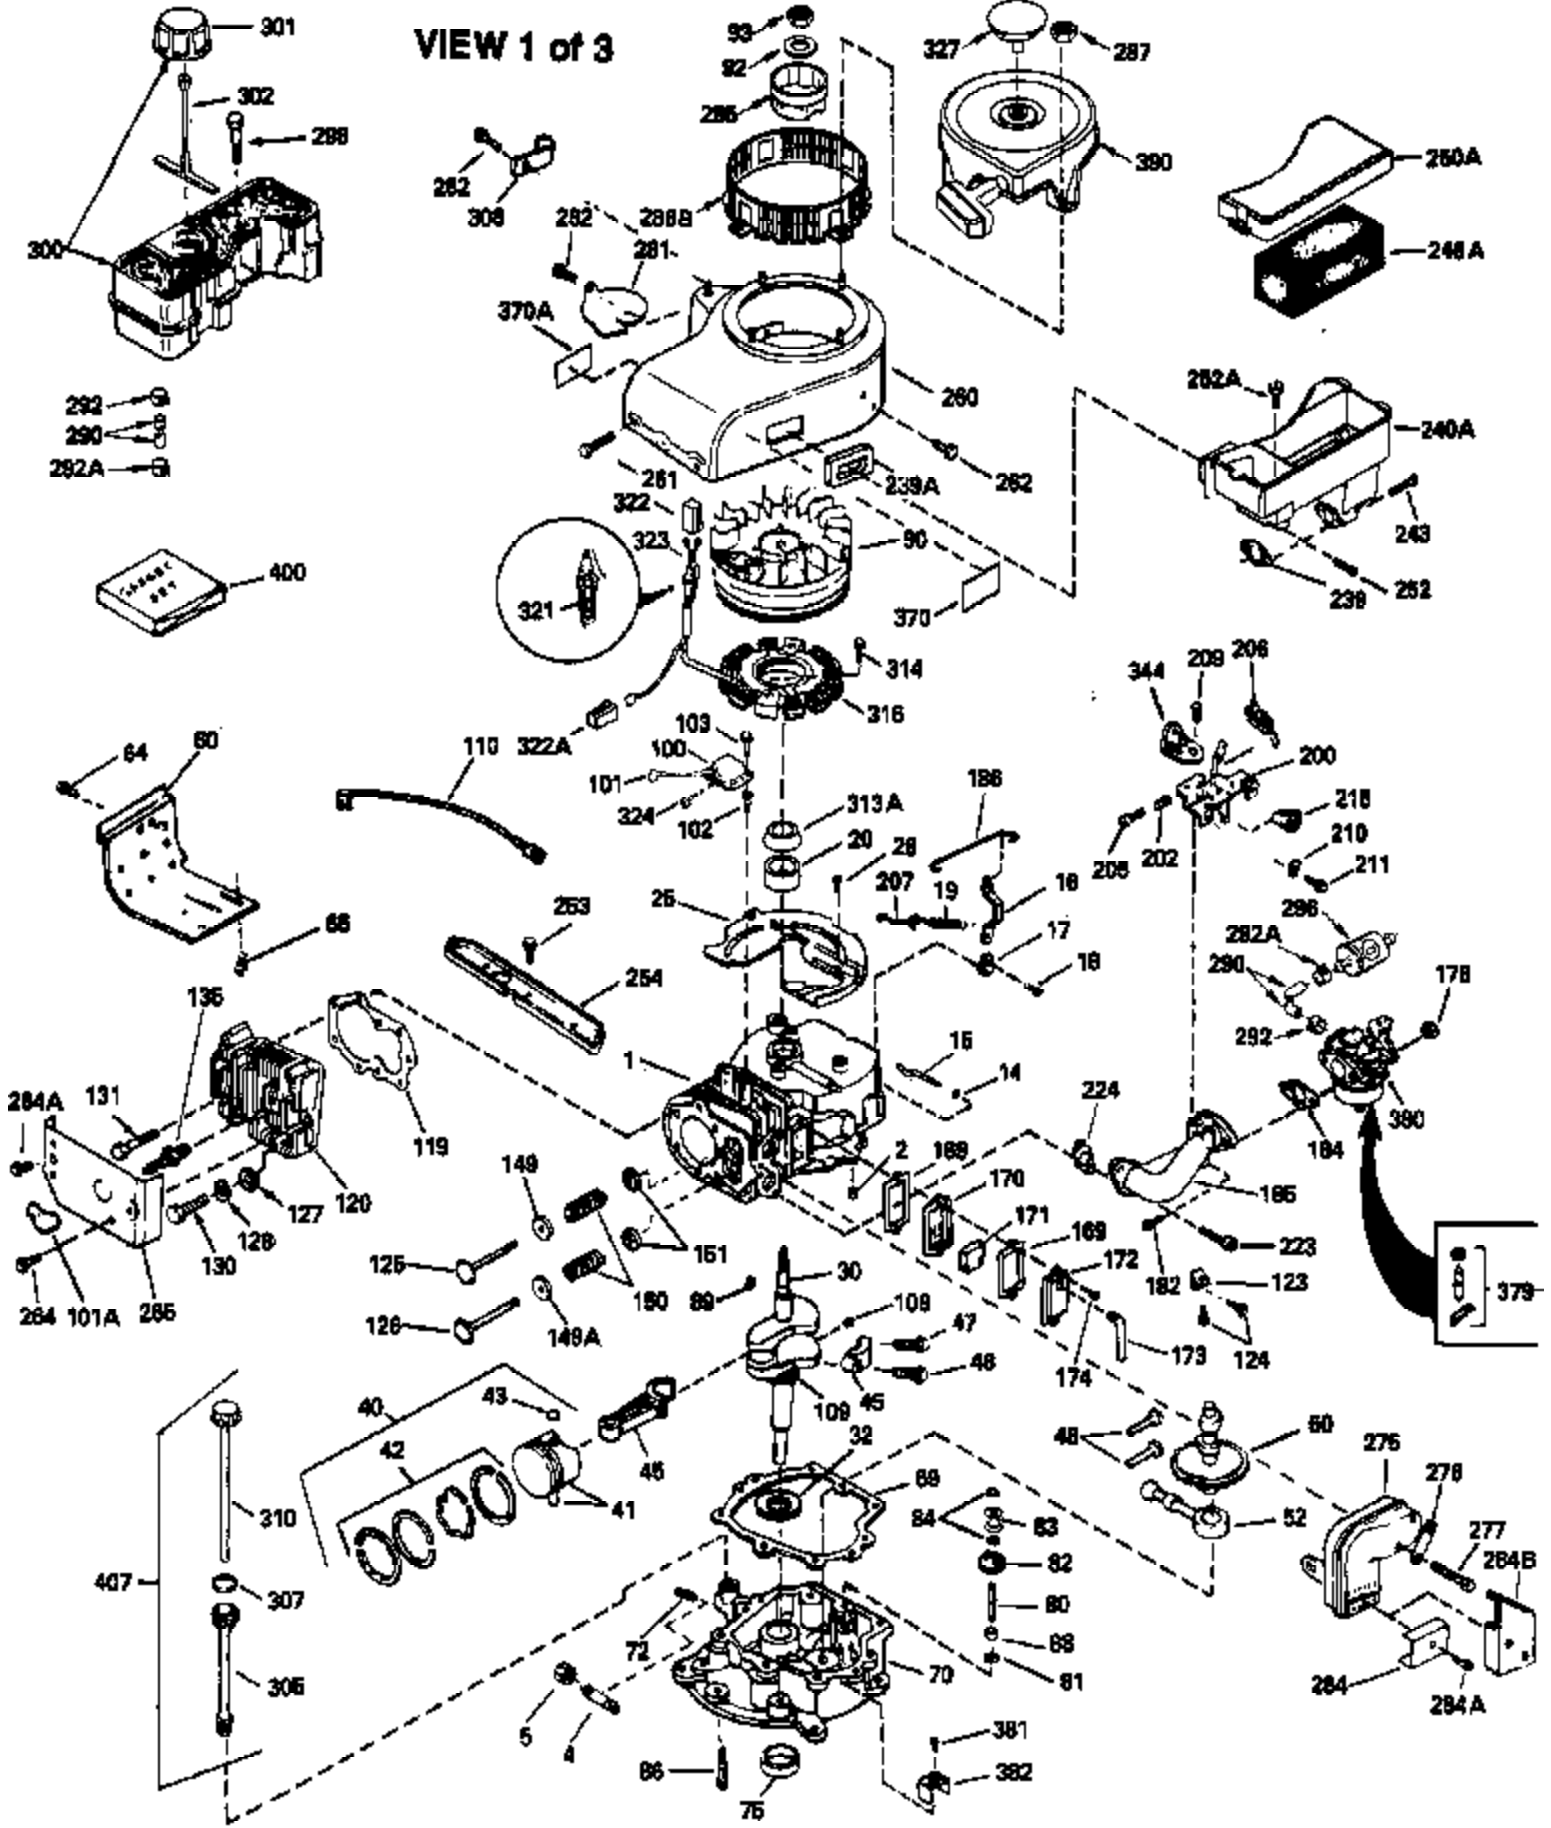

ILLUSTRATION SHOWS TYPICAL PARTS ONLY. ORDER BY PART NUMBER. PARTS NOT LISTED ARE SUPPLIED BY OEM.

Ref #	Part Number	Qty	Description
1	34908A		Cylinder (Incl. 2 & 20) (3-5/16" Bore)
2	27652		Pin, Dowel
14	28277		Washer, Flat
15	35082		Rod, Governor
16	32651		Lever, Governor
17	31335		Clamp, Governor lever
18	650548		Screw, 8-32 x 5/16"
19	34043		Spring, Extension
20	32630		Seal, Oil
25	35256A		Baffle, Blower housing
26	650561		Screw, 1/4-20 x 5/8"
30	34471A		Crankshaft (Incl. 108 & 109)
32	35653		Washer (1-3/8" I.D. 1-3/4" O.D. .015" thick)
40	34860A		Piston, Pin & Ring Set (Std.)(3-5/16" Bore)
40	34861A		Piston, Pin & Ring Set (.010" OS)
40	34862A		Piston, Pin & Ring Set (.020" OS)
41	34863		Piston & Pin Ass'y. (Std.)(Incl.43)(3 -5/16")
41	34864		Piston & Pin Ass'y. (.010" OS) (Incl. 43)
41	34865		Piston & Pin Ass'y. (.020" OS) (Incl. 43)
42	34866A		Ring Set (Std.) (3-5/16" Bore)
42	34867A		Ring Set (.010" OS)
42	34868A		Ring Set (.020" OS)
43	27888		Ring, Piston pin retaining
45	32591C		Rod Assy., Connecting (Incl. 47)
47	650662C		Bolt, Connecting rod (2 pieces)
48	34034		Lifter, Valve
50	34040		Camshaft (MCR)
52	31356		Pump Assy., Oil
60	33273A		Extension, Blower housing
64	30063		Screw, Torx T-30, 1/4-20 x 1/2"
65	650128		Screw, 10-24 x 1/2"
69	35262		* Gasket, Mounting flange
70	33580		Flange Ass'y. (Incl. 72, 75, 80 & 81)
72	31927		Plug, Pipe
75	31950		Seal, Oil
80	30668		Shaft, Mechanical governor
81	30590A		Washer, Flat
82	30591		Gear Assy., Governor (Incl. 81)
83	30588A		Spool, Governor
84	29193		Ring, Retaining
86	650833		Screw, 1/4-20 x 1-3/16"
88	31707A		Governor Spacer Assy. (Incl. 81)
89	32589		Key, Flywheel
92	650793		Washer, Flat
92	650815		Washer, Belleville
93	8116		Nut, Hex, 1/2-20
101	610118		Cover, Spark plug (Use as required)
103	650516		Screw, 1/4-20 x 1-1/8"
108	29783		Pin, Crankshaft
109	33245		Gear, Crankshaft
119	34923A		* Gasket, Cylinder head
120	34030		Head, Cylinder
123	33261		Bracket, Intake pipe
124	650738		Screw, 1/4-20 x 5/8"
125	27878A		Exhaust Valve (Std.) (Incl. 151)
125	27880A		Exhaust Valve (1/32" OS) (Incl. 151)
126	34035		Intake Valve (Std.) (Incl. 151)
126	34036		Intake Valve (1/32" OS) (Incl. 151)