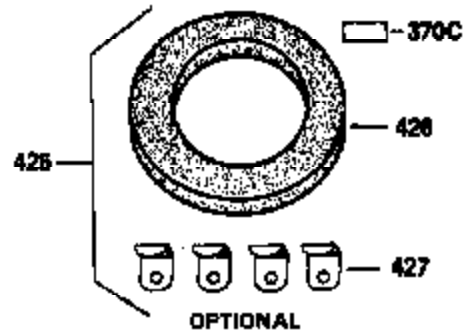

ILLUSTRATION SHOWS TYPICAL PARTS ONLY. ORDER BY PART NUMBER. PARTS NOT LISTED ARE SUPPLIED BY OEM.

**OPTIONAL SPARK
ARRESTOR**

**VIEW 3 of 3
MUFFLER (QUIET)
(OPTIONAL)**

**DEBRIS SCREEN KIT
(OPTIONAL)**

Ref #	Part Number	Qty	Description
275	33280A		Muffler
275C	35824		Muffler (Quiet) (Optional)
277	650729		Screw, 5/16-18 x 3-3/16" (Use As Req.)
277	651002		Screw, 5/16-18 x 4-3/16" (Use As Req.)
277	30196		Screw, 5/16-18 x 3/4" (Use As Req.)
327	33817		Plug, Screen
370C	34870		Decal, Instruction (Optional)
370D	34387		Decal, Instruction (Optional)
408	35570		Screen Seal (Optional)
409	35569		Spacer (Optional)
410	730573		Opt.Screen Kit(Incl.370D,408,409,411, 413)
411	35568		Debris Screen (Optional)
413	650907		Screw, 5/16-18 x 1-5/8" (Optional)
416	34479		Spark Arrestor Kit (Optional)
425	730572		Starter Muff Kit(Incl.370C,426,427)(O pt.)
426	34687		Starter Air Cleaner (Optional)
427	34869		Starter Air Cleaner Bracket (Optional)