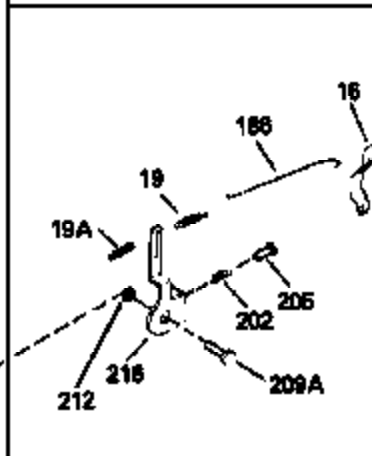

Ref #	Part Number	Qty	Description
298	28763		Screw, 10-32 x 35/64"
301	33032		Fuel Cap (Use as required in early pr od.)
301	34210		Fuel Cap (Use as required in early pr od.)
307	29673		* Gasket, Oil fill
310	34245		Dipstick, Oil (Incl. 307)
327	33817		Plug, Screen
370	34346		Decal, Instruction
379	610767A		Condenser
379	631021		Inlet Needle, Seat & Clip Assy.
380	632241		Carburetor (Incl. 184) (Refer to Division 5, Section A, page 182 for breakdown or Fiche10A, Grid E-11)
381	29117		Screw, 8-32 x 5/16 (Not used on late prod.)
382	33581		Screen, Oil filter (Not used in late prod.)
400	33279G		* Gasket Set (Incl. items marked *)

ILLUSTRATION SHOWS TYPICAL PARTS ONLY. ORDER BY PART NUMBER. PARTS NOT LISTED ARE SUPPLIED BY DEM.