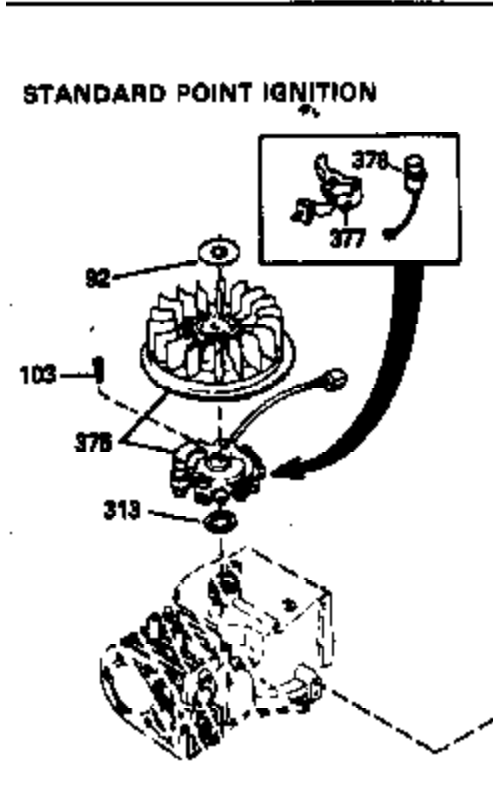

Ref #	Part Number	Qty	Description
298	28763		Screw, 10-32 x 35/64"
301	33032		Fuel Cap (Use as required in early pr od.)
301	34210		Fuel Cap (Use as required in early pr od.)
307	29673		* Gasket, Oil fill
310	34245		Dipstick, Oil (Incl. 307)
327	33817		Plug, Screen
370	34346		Decal, Instruction
379	610767A		Condenser
379	631021		Inlet Needle, Seat & Clip Assy.
380	632241		Carburetor (Incl. 184) (Refer to Division 5, Section A, page 182 for breakdown or Fiche10A, Grid E-11)
381	29117		Screw, 8-32 x 5/16 (Not used on late prod.)
382	33581		Screen, Oil filter (Not used in late prod.)
400	33279G		* Gasket Set (Incl. items marked *)

ILLUSTRATION SHOWS TYPICAL PARTS ONLY. ORDER BY PART NUMBER. PARTS NOT LISTED ARE SUPPLIED BY DEM.