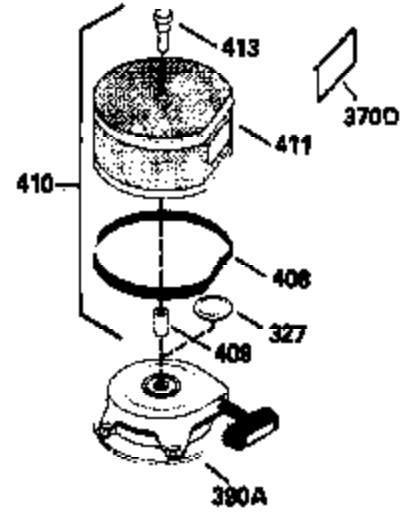

Ref #	Part Number	Qty	Description
298	28763		Screw, 10-32 x 35/64"
301	33032		Fuel Cap (Use as required in early pr od.)
301	34210		Fuel Cap (Use as required in early pr od.)
307	29673		* Gasket, Oil fill
310	34245		Dipstick, Oil (Incl. 307)
327	33817		Plug, Screen
370	34346		Decal, Instruction
379	610767A		Condenser
379	631021		Inlet Needle, Seat & Clip Assy.
380	632241		Carburetor (Incl. 184) (Refer to Division 5, Section A, page 182 for breakdown or Fiche10A, Grid E-11)
381	29117		Screw, 8-32 x 5/16 (Not used on late prod.)
382	33581		Screen, Oil filter (Not used in late prod.)
400	33279G		* Gasket Set (Incl. items marked *)

ILLUSTRATION SHOWS TYPICAL PARTS ONLY. ORDER BY PART NUMBER. PARTS NOT LISTED ARE SUPPLIED BY OEM.

**OPTIONAL SPARK
ARRESTOR**

**VIEW 3 of 3
MUFFLER (QUIET)
(OPTIONAL)**

**DEBRIS SCREEN KIT
(OPTIONAL)**

Ref #	Part Number	Qty	Description
275	33280A		Muffler
275C	35824		Muffler (Quiet) (Optional)
277	650729		Screw, 5/16-18 x 3-3/16" (Use As Req.)
277	651002		Screw, 5/16-18 x 4-3/16" (Use As Req.)
277	30196		Screw, 5/16-18 x 3/4" (Use As Req.)
327	33817		Plug, Screen
370C	34870		Decal, Instruction (Optional)
370D	34387		Decal, Instruction (Optional)
408	35570		Screen Seal (Optional)
409	35569		Spacer (Optional)
410	730573		Opt.Screen Kit(Incl.370D,408,409,411, 413)
411	35568		Debris Screen (Optional)
413	650907		Screw, 5/16-18 x 1-5/8" (Optional)
416	34479		Spark Arrestor Kit (Optional)
425	730572		Starter Muff Kit(Incl.370C,426,427)(O pt.)
426	34687		Starter Air Cleaner (Optional)
427	34869		Starter Air Cleaner Bracket (Optional)