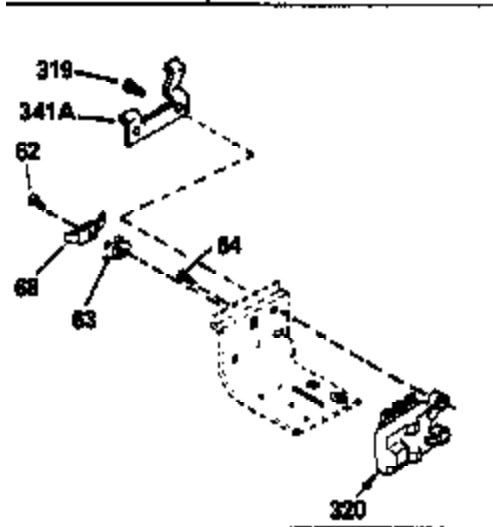

Ref #	Part Number	Qty	Description
298	28763		Screw, 10-32 x 35/64"
301	33032		Fuel Cap (Use as required in early pr od.)
301	34210		Fuel Cap (Use as required in early pr od.)
307	29673		* Gasket, Oil fill
310	34245		Dipstick, Oil (Incl. 307)
327	33817		Plug, Screen
370	34346		Decal, Instruction
379	610767A		Condenser
379	631021		Inlet Needle, Seat & Clip Assy.
380	632241		Carburetor (Incl. 184) (Refer to Division 5, Section A, page 182 for breakdown or Fiche10A, Grid E-11)
381	29117		Screw, 8-32 x 5/16 (Not used on late prod.)
382	33581		Screen, Oil filter (Not used in late prod.)
400	33279G		* Gasket Set (Incl. items marked *)

ILLUSTRATION SHOWS TYPICAL PARTS ONLY. ORDER BY PART NUMBER. PARTS NOT LISTED ARE SUPPLIED BY DEM.