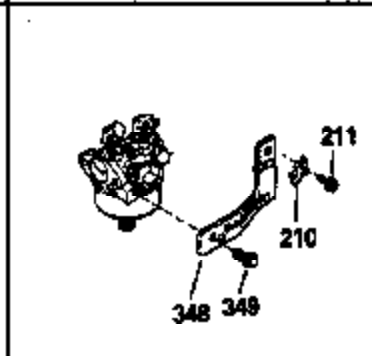

Ref #	Part Number	Qty	Description
298	28763		Screw, 10-32 x 35/64"
301	33032		Fuel Cap (Use as required in early pr od.)
301	34210		Fuel Cap (Use as required in early pr od.)
307	29673		* Gasket, Oil fill
310	34245		Dipstick, Oil (Incl. 307)
327	33817		Plug, Screen
370	34346		Decal, Instruction
379	610767A		Condenser
379	631021		Inlet Needle, Seat & Clip Assy.
380	632241		Carburetor (Incl. 184) (Refer to Division 5, Section A, page 182 for breakdown or Fiche10A, Grid E-11)
381	29117		Screw, 8-32 x 5/16 (Not used on late prod.)
382	33581		Screen, Oil filter (Not used in late prod.)
400	33279G		* Gasket Set (Incl. items marked *)

ILLUSTRATION SHOWS TYPICAL PARTS ONLY. ORDER BY PART NUMBER. PARTS NOT LISTED ARE SUPPLIED BY DEM.