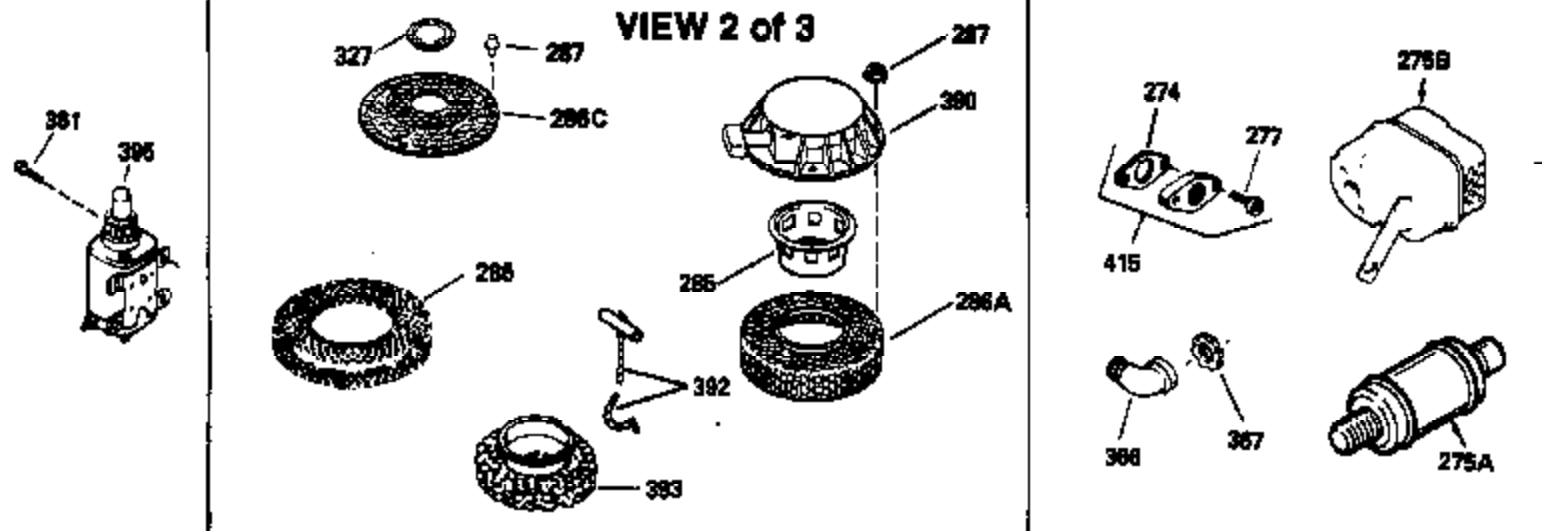

Ref #	Part Number	Qty	Description
298	28763		Screw, 10-32 x 35/64"
301	33032		Fuel Cap (Use as required in early pr od.)
301	34210		Fuel Cap (Use as required in early pr od.)
307	29673		* Gasket, Oil fill
310	34245		Dipstick, Oil (Incl. 307)
327	33817		Plug, Screen
370	34346		Decal, Instruction
379	610767A		Condenser
379	631021		Inlet Needle, Seat & Clip Assy.
380	632241		Carburetor (Incl. 184) (Refer to Division 5, Section A, page 182 for breakdown or Fiche10A, Grid E-11)
381	29117		Screw, 8-32 x 5/16 (Not used on late prod.)
382	33581		Screen, Oil filter (Not used in late prod.)
400	33279G		* Gasket Set (Incl. items marked *)

ILLUSTRATION SHOWS TYPICAL PARTS ONLY. ORDER BY PART NUMBER. PARTS NOT LISTED ARE SUPPLIED BY DEM.