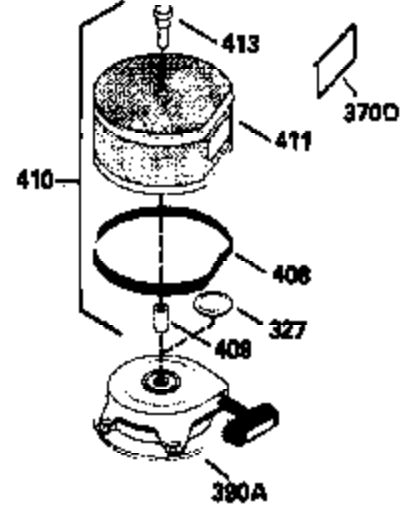

ILLUSTRATION SHOWS TYPICAL PARTS ONLY. ORDER BY PART NUMBER. PARTS NOT LISTED ARE SUPPLIED BY DEM.

Ref #	Part Number	Qty	Description
16	32651		Lever, Governor
19A	35203		Spring, Extension
19	34043		Spring, Extension
64	30063		Screw, Torx T-30, 1/4-20 x 1/2"
70	33580		Flange Ass'y. (Incl. 72, 75, 80 & 81)
72	31927		Plug, Pipe
92	650815		Washer, Belleville
103	650814		Screw, Torx T-15, 10-24 x 1"
186	33860		Link, Governor-to-throttle
202	33802		Spring, Compression
205	650777		Screw, 6-32 x 21/32"
210	27793		Clip, Conduit
211	28942		Screw, 10-32 x 3/8"
216	35202A		R.P.M. Adj. Lever (Incl.19A,209A,212, 222,239)
222	650807		Screw, 10-32 x 27/64"
240	34909		Body, Air cleaner
243	650834		Screw, 10-32 x 1-17/32"
274	27930		* Exhaust Gasket (use as required)
275B	35250		Muffler
277	650729		Screw, 5/16-18 x 3-3/16" (Use As Req.)
277	651002		Screw, 5/16-18 x 4-3/16" (Use As Req.)
277	30196		Screw, 5/16-18 x 3/4" (Use As Req.)
286	35204		Hub & Screen Assy., Starter
325	34246		Clip, Ground wire
415	730130		Exh.Adapter Kit (Incl. 274 & 277)(As req.)

ILLUSTRATION SHOWS TYPICAL PARTS ONLY. ORDER BY PART NUMBER. PARTS NOT LISTED ARE SUPPLIED BY OEM.

**OPTIONAL SPARK
ARRESTOR**

**VIEW 3 of 3
MUFFLER (QUIET)
(OPTIONAL)**

**DEBRIS SCREEN KIT
(OPTIONAL)**

Ref #	Part Number	Qty	Description
275C	35824		Muffler (Quiet) (Optional)
277	650729		Screw, 5/16-18 x 3-3/16" (Use As Req.)
277	651002		Screw, 5/16-18 x 4-3/16" (Use As Req.)
277	30196		Screw, 5/16-18 x 3/4" (Use As Req.)
370C	34870		Decal, Instruction (Optional)
370D	34387		Decal, Instruction (Optional)
408	35570		Screen Seal (Optional)
409	35569		Spacer (Optional)
410	730573		Opt.Screen Kit(Incl.370D,408,409,411, 413)
411	35568		Debris Screen (Optional)
413	650907		Screw, 5/16-18 x 1-5/8" (Optional)
416	34479		Spark Arrestor Kit (Optional)
425	730572		Starter Muff Kit(Incl.370C,426,427)(O pt.)
426	34687		Starter Air Cleaner (Optional)
427	34869		Starter Air Cleaner Bracket (Optional)