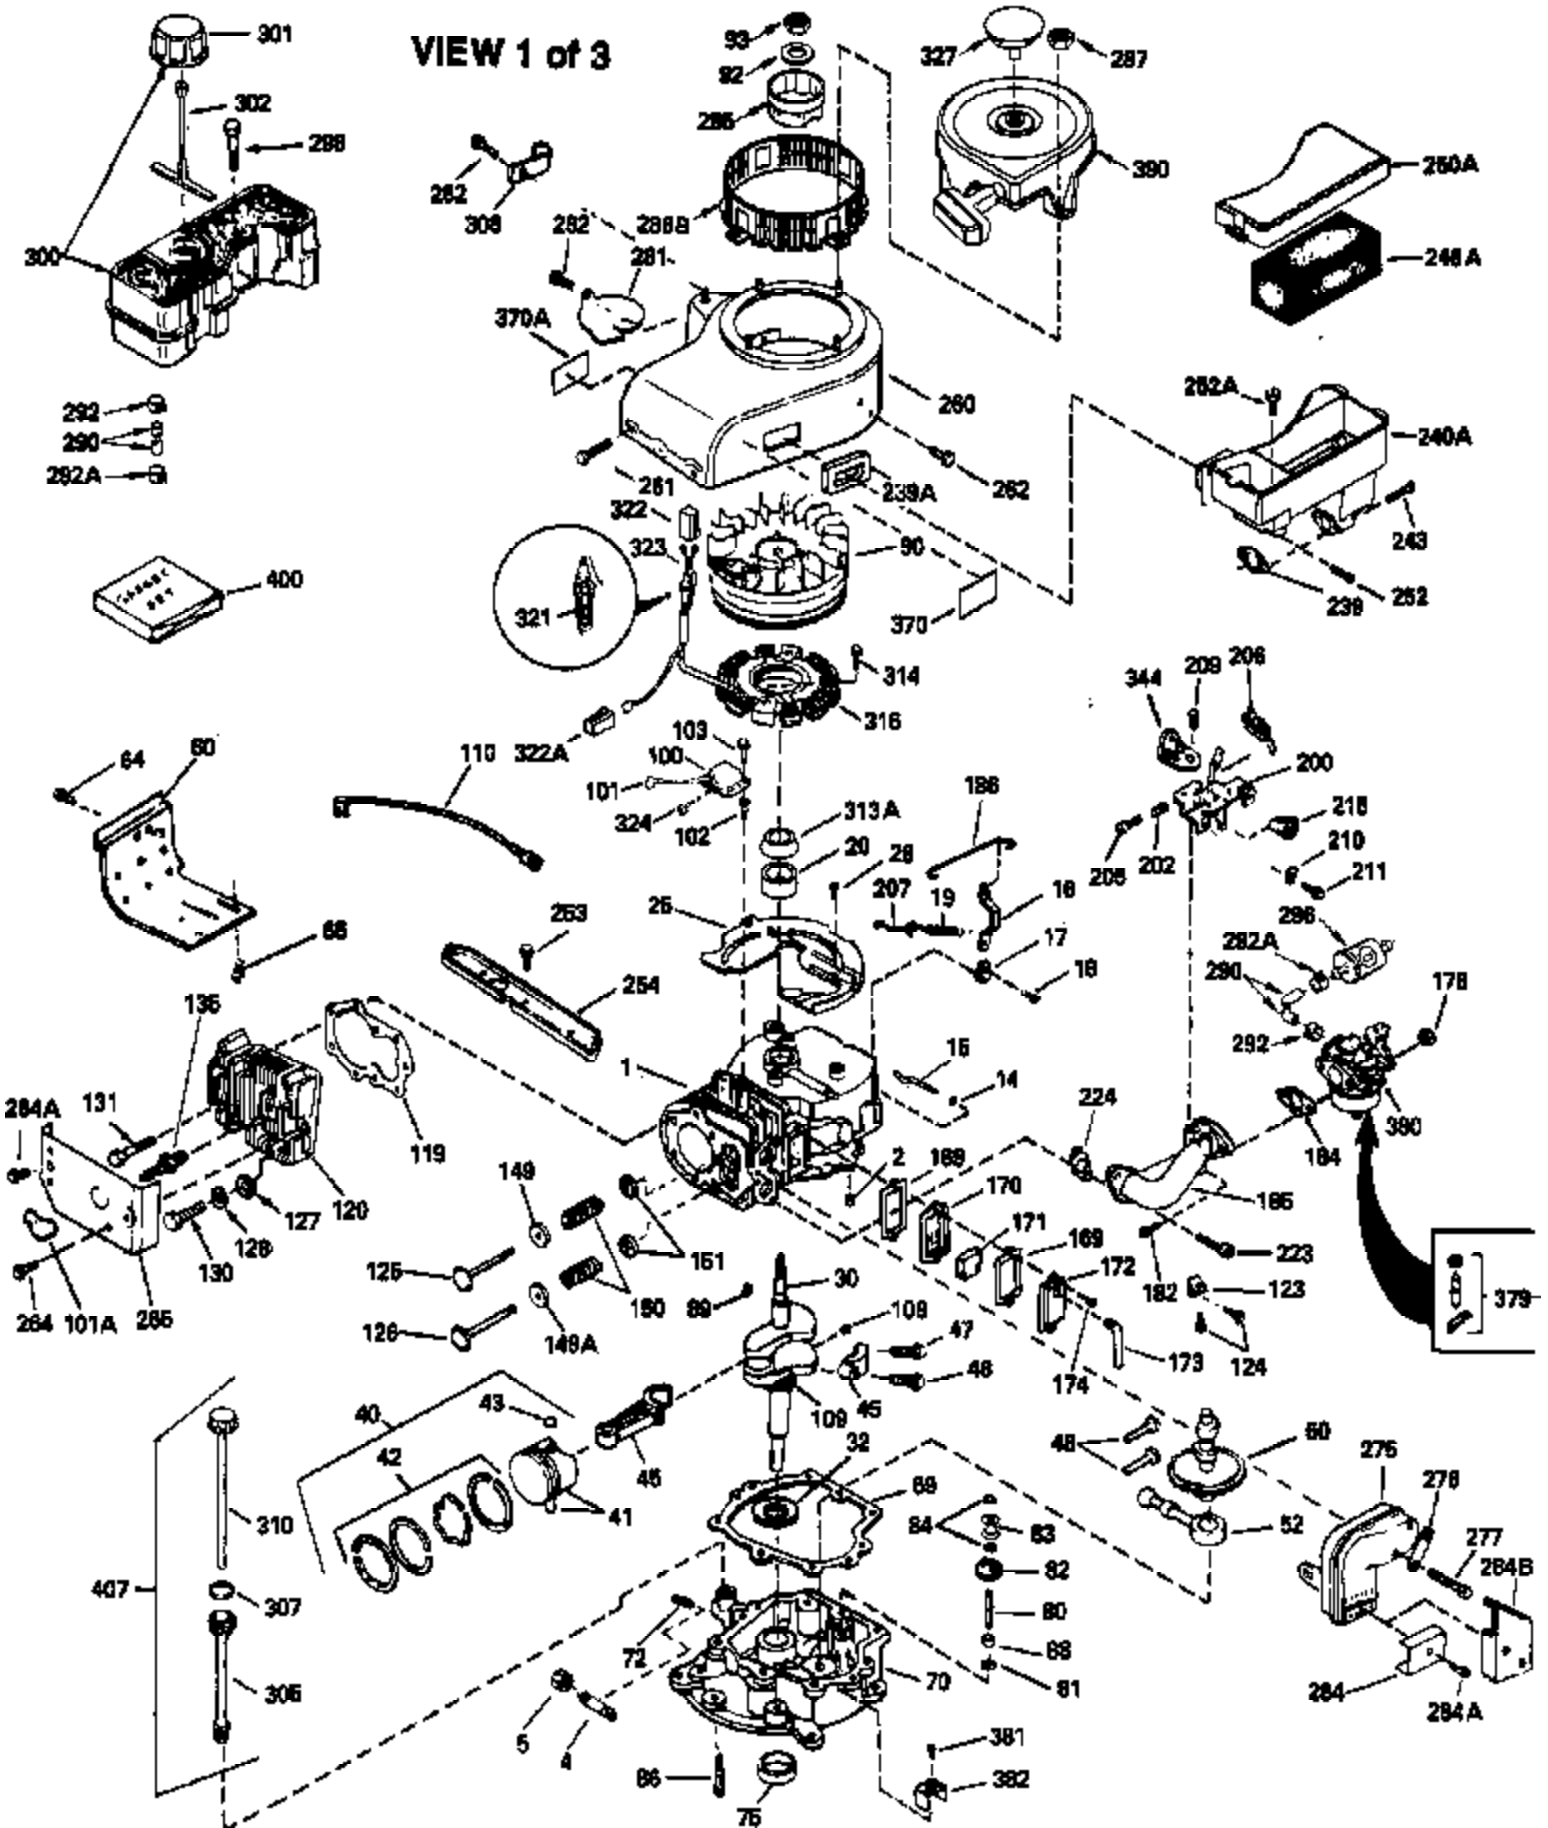

ILLUSTRATION SHOWS TYPICAL PARTS ONLY. ORDER BY PART NUMBER. PARTS NOT LISTED ARE SUPPLIED BY OEM.

Ref #	Part Number	Qty	Description
1	34908A		Cylinder (Incl. 2 & 20) (3-5/16" Bore)
2	27652		Pin, Dowel
14	28277		Washer, Flat
15	35082		Rod, Governor
16	32651		Lever, Governor
17	31335		Clamp, Governor lever
18	650548		Screw, 8-32 x 5/16"
19	34043		Spring, Extension
20	32630		Seal, Oil
25	35256A		Baffle, Blower housing
26	650561		Screw, 1/4-20 x 5/8"
30	35200		Crankshaft (Incl. 108 & 109)
32	35653		Washer (1-3/8" I.D. 1-3/4" O.D. .015" thick)
40	34860A		Piston, Pin & Ring Set (Std.)(3-5/16" Bore)
40	34861A		Piston, Pin & Ring Set (.010" OS)
40	34862A		Piston, Pin & Ring Set (.020" OS)
41	34863		Piston & Pin Ass'y. (Std.)(Incl.43)(3 -5/16")
41	34864		Piston & Pin Ass'y. (.010" OS) (Incl. 43)
41	34865		Piston & Pin Ass'y. (.020" OS) (Incl. 43)
42	34866A		Ring Set (Std.) (3-5/16" Bore)
42	34867A		Ring Set (.010" OS)
42	34868A		Ring Set (.020" OS)
43	27888		Ring, Piston pin retaining
45	32591C		Rod Assy., Connecting (Incl. 47)
47	650662C		Bolt, Connecting rod (2 pieces)
48	34034		Lifter, Valve
50	34040		Camshaft (MCR)
52	31356		Pump Assy., Oil
60	33273A		Extension, Blower housing
64	30063		Screw, Torx T-30, 1/4-20 x 1/2"
65	650128		Screw, 10-24 x 1/2"
69	35262		* Gasket, Mounting flange
70	33580		Flange Ass'y. (Incl. 72, 75, 80 & 81)
72	31927		Plug, Pipe
75	31950		Seal, Oil
80	30668		Shaft, Mechanical governor
81	30590A		Washer, Flat
82	30591		Gear Assy., Governor (Incl. 81)
83	30588A		Spool, Governor
84	29193		Ring, Retaining
86	650833		Screw, 1/4-20 x 1-3/16"
88	31707A		Governor Spacer Assy. (Incl. 81)
89	32589		Key, Flywheel
90	611093		Flywheel (3 amp) (w/ring gear)
92	650815		Washer, Belleville
93	8116		Nut, Hex, 1/2-20
100	35135		Solid State Assy.
101	610118		Cover, Spark plug (Use as required)
102	650872		Stud, Solid State mounting
103	650814		Screw, Torx T-15, 10-24 x 1"
108	29783		Pin, Crankshaft
109	33245		Gear, Crankshaft
119	34923A		* Gasket, Cylinder head
120	34030		Head, Cylinder
123	33261		Bracket, Intake pipe
124	650738		Screw, 1/4-20 x 5/8"
125	27878A		Exhaust Valve (Std.) (Incl. 151)
125	27880A		Exhaust Valve (1/32" OS) (Incl. 151)