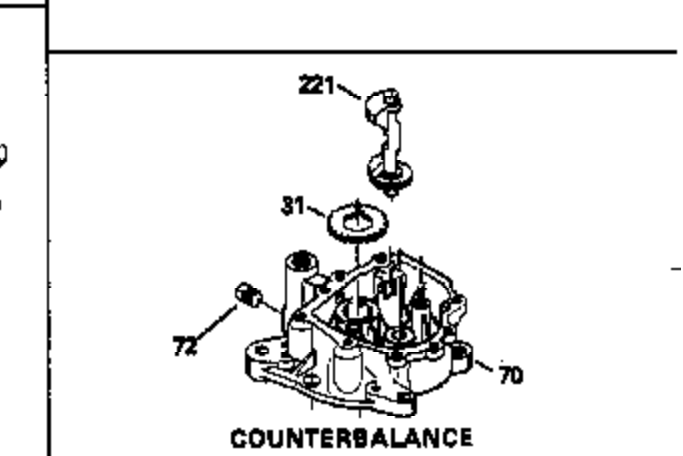

ILLUSTRATION SHOWS TYPICAL PARTS ONLY. ORDER BY PART NUMBER. PARTS NOT LISTED ARE SUPPLIED BY DEM.

Ref #	Part Number	Qty	Description
16	32651		Lever, Governor
19A	34043		Spring, Extension
19	34043		Spring, Extension
62	650760		Screw, 8-32 x 3/8"
63	28545		Grommet, Plastic
64	30063		Screw, Torx T-30, 1/4-20 x 1/2"
70	33580		Flange Ass'y. (Incl. 72, 75, 80 & 81)
72	31927		Plug, Pipe
92	650793		Washer, Flat
92	650815		Washer, Belleville
103	650516		Screw, 1/4-20 x 1-1/8"
186	33860		Link, Governor-to-throttle
202	31342		Spring, Compression
205	650549		Screw, 5-40 x 7/16"
210	27793		Clip, Conduit
211	28942		Screw, 10-32 x 3/8"
240	34909		Body, Air cleaner
243	650834		Screw, 10-32 x 1-17/32"
274	27930		* Exhaust Gasket (use as required)
277	650729		Screw, 5/16-18 x 3-3/16" (Use As Req.)
277	651002		Screw, 5/16-18 x 4-3/16" (Use As Req.)
277	30196		Screw, 5/16-18 x 3/4" (Use As Req.)
286	33816		Hub & Screen Assy., Starter
313	33876		Gasket, Stator
319	650874		Screw, 10-32 x 15/32"
320	610938		Regulator, Rectifier (7 amp)
327	33817		Plug, Screen
341A	32765		Clamp, Blower housing extension
361	30063		Screw, Torx T-30, 1/4-20 x 1/2"
375	610979		Magneto (w/ring gear) (12 volt, 7 amp) NOTE: The following complete magnetos are not available as an assembly. The magneto numbers are shown for reference purposes only. Order component parts individually, as shown in parts breakdown. (Refer to Division 5 Section B, page 36 for breakdown or Fi
377	30547A		Contact Assy., Breaker
395	33605		Electric Starter Motor (12 Volt) NOTE: Engine requires a ring gear flywheel (611091 minimum) and the cylinder must have drilled and tapped starter mounting bosses to add the electric starter. (Refer to Division 5, Section D, page 20 for breakdown or Fiche 10A, Grid G-11)
415	730130		Exh.Adapter Kit (Incl. 274 & 277)(As req.)