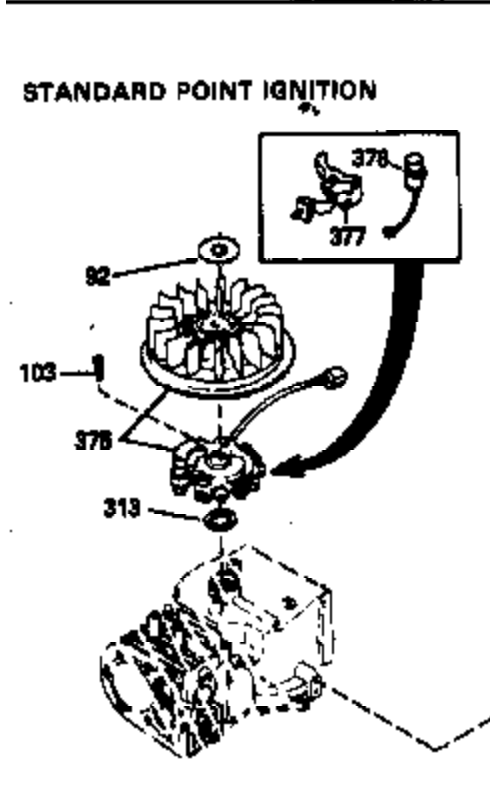

ILLUSTRATION SHOWS TYPICAL PARTS ONLY. ORDER BY PART NUMBER. PARTS NOT LISTED ARE SUPPLIED BY DEM.

Ref #	Part Number	Qty	Description
16	32651		Lever, Governor
19A	34043		Spring, Extension
19	34043		Spring, Extension
62	650760		Screw, 8-32 x 3/8"
63	28545		Grommet, Plastic
64	30063		Screw, Torx T-30, 1/4-20 x 1/2"
70	33580		Flange Ass'y. (Incl. 72, 75, 80 & 81)
72	31927		Plug, Pipe
92	650793		Washer, Flat
92	650815		Washer, Belleville
103	650516		Screw, 1/4-20 x 1-1/8"
186	33860		Link, Governor-to-throttle
202	31342		Spring, Compression
205	650549		Screw, 5-40 x 7/16"
210	27793		Clip, Conduit
211	28942		Screw, 10-32 x 3/8"
240	34909		Body, Air cleaner
243	650834		Screw, 10-32 x 1-17/32"
274	27930		* Exhaust Gasket (use as required)
277	650729		Screw, 5/16-18 x 3-3/16" (Use As Req.)
277	651002		Screw, 5/16-18 x 4-3/16" (Use As Req.)
277	30196		Screw, 5/16-18 x 3/4" (Use As Req.)
286	33816		Hub & Screen Assy., Starter
313	33876		Gasket, Stator
319	650874		Screw, 10-32 x 15/32"
320	610938		Regulator, Rectifier (7 amp)
327	33817		Plug, Screen
341A	32765		Clamp, Blower housing extension
361	30063		Screw, Torx T-30, 1/4-20 x 1/2"
375	610979		Magneto (w/ring gear) (12 volt, 7 amp) NOTE: The following complete magnetos are not available as an assembly. The magneto numbers are shown for reference purposes only. Order component parts individually, as shown in parts breakdown. (Refer to Division 5 Section B, page 36 for breakdown or Fi
377	30547A		Contact Assy., Breaker
395	33605		Electric Starter Motor (12 Volt) NOTE: Engine requires a ring gear flywheel (611091 minimum) and the cylinder must have drilled and tapped starter mounting bosses to add the electric starter. (Refer to Division 5, Section D, page 20 for breakdown or Fiche 10A, Grid G-11)
415	730130		Exh.Adapter Kit (Incl. 274 & 277)(As req.)