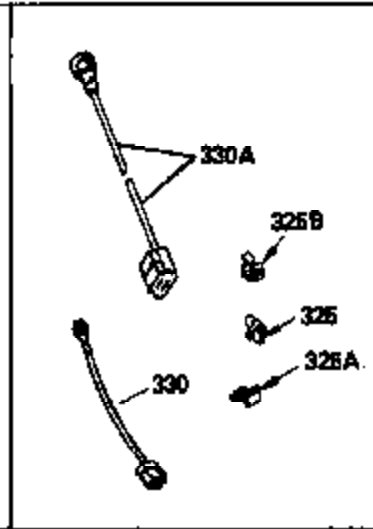

ILLUSTRATION SHOWS TYPICAL PARTS ONLY. ORDER BY PART NUMBER. PARTS NOT LISTED ARE SUPPLIED BY DEM.

Ref #	Part Number	Qty	Description
16	32651		Lever, Governor
19A	34043		Spring, Extension
19	34043		Spring, Extension
62	650760		Screw, 8-32 x 3/8"
63	28545		Grommet, Plastic
64	30063		Screw, Torx T-30, 1/4-20 x 1/2"
70	33580		Flange Ass'y. (Incl. 72, 75, 80 & 81)
72	31927		Plug, Pipe
92	650793		Washer, Flat
92	650815		Washer, Belleville
103	650516		Screw, 1/4-20 x 1-1/8"
186	33860		Link, Governor-to-throttle
202	31342		Spring, Compression
205	650549		Screw, 5-40 x 7/16"
210	27793		Clip, Conduit
211	28942		Screw, 10-32 x 3/8"
240	34909		Body, Air cleaner
243	650834		Screw, 10-32 x 1-17/32"
274	27930		* Exhaust Gasket (use as required)
277	650729		Screw, 5/16-18 x 3-3/16" (Use As Req.)
277	651002		Screw, 5/16-18 x 4-3/16" (Use As Req.)
277	30196		Screw, 5/16-18 x 3/4" (Use As Req.)
286	33816		Hub & Screen Assy., Starter
313	33876		Gasket, Stator
319	650874		Screw, 10-32 x 15/32"
320	610938		Regulator, Rectifier (7 amp)
327	33817		Plug, Screen
341A	32765		Clamp, Blower housing extension
361	30063		Screw, Torx T-30, 1/4-20 x 1/2"
375	610979		Magneto (w/ring gear) (12 volt, 7 amp) NOTE: The following complete magnetos are not available as an assembly. The magneto numbers are shown for reference purposes only. Order component parts individually, as shown in parts breakdown. (Refer to Division 5 Section B, page 36 for breakdown or Fi
377	30547A		Contact Assy., Breaker
395	33605		Electric Starter Motor (12 Volt) NOTE: Engine requires a ring gear flywheel (611091 minimum) and the cylinder must have drilled and tapped starter mounting bosses to add the electric starter. (Refer to Division 5, Section D, page 20 for breakdown or Fiche 10A, Grid G-11)
415	730130		Exh.Adapter Kit (Incl. 274 & 277)(As req.)