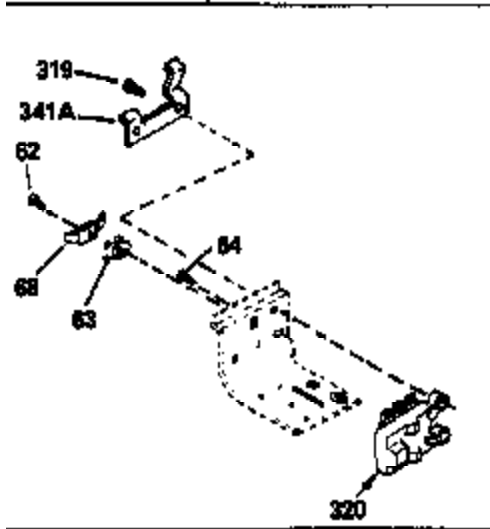

ILLUSTRATION SHOWS TYPICAL PARTS ONLY. ORDER BY PART NUMBER. PARTS NOT LISTED ARE SUPPLIED BY DEM.

Ref #	Part Number	Qty	Description
16	32651		Lever, Governor
19A	34043		Spring, Extension
19	34043		Spring, Extension
62	650760		Screw, 8-32 x 3/8"
63	28545		Grommet, Plastic
64	30063		Screw, Torx T-30, 1/4-20 x 1/2"
70	33580		Flange Ass'y. (Incl. 72, 75, 80 & 81)
72	31927		Plug, Pipe
92	650793		Washer, Flat
92	650815		Washer, Belleville
103	650516		Screw, 1/4-20 x 1-1/8"
186	33860		Link, Governor-to-throttle
202	31342		Spring, Compression
205	650549		Screw, 5-40 x 7/16"
210	27793		Clip, Conduit
211	28942		Screw, 10-32 x 3/8"
240	34909		Body, Air cleaner
243	650834		Screw, 10-32 x 1-17/32"
274	27930		* Exhaust Gasket (use as required)
277	650729		Screw, 5/16-18 x 3-3/16" (Use As Req.)
277	651002		Screw, 5/16-18 x 4-3/16" (Use As Req.)
277	30196		Screw, 5/16-18 x 3/4" (Use As Req.)
286	33816		Hub & Screen Assy., Starter
313	33876		Gasket, Stator
319	650874		Screw, 10-32 x 15/32"
320	610938		Regulator, Rectifier (7 amp)
327	33817		Plug, Screen
341A	32765		Clamp, Blower housing extension
361	30063		Screw, Torx T-30, 1/4-20 x 1/2"
375	610979		Magneto (w/ring gear) (12 volt, 7 amp) NOTE: The following complete magnetos are not available as an assembly. The magneto numbers are shown for reference purposes only. Order component parts individually, as shown in parts breakdown. (Refer to Division 5 Section B, page 36 for breakdown or Fi
377	30547A		Contact Assy., Breaker
395	33605		Electric Starter Motor (12 Volt) NOTE: Engine requires a ring gear flywheel (611091 minimum) and the cylinder must have drilled and tapped starter mounting bosses to add the electric starter. (Refer to Division 5, Section D, page 20 for breakdown or Fiche 10A, Grid G-11)
415	730130		Exh.Adapter Kit (Incl. 274 & 277)(As req.)