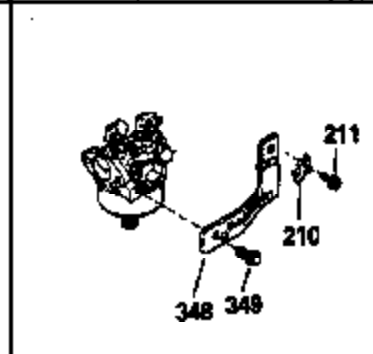

ILLUSTRATION SHOWS TYPICAL PARTS ONLY. ORDER BY PART NUMBER. PARTS NOT LISTED ARE SUPPLIED BY DEM.

Ref #	Part Number	Qty	Description
16	32651		Lever, Governor
19A	34043		Spring, Extension
19	34043		Spring, Extension
62	650760		Screw, 8-32 x 3/8"
63	28545		Grommet, Plastic
64	30063		Screw, Torx T-30, 1/4-20 x 1/2"
70	33580		Flange Ass'y. (Incl. 72, 75, 80 & 81)
72	31927		Plug, Pipe
92	650793		Washer, Flat
92	650815		Washer, Belleville
103	650516		Screw, 1/4-20 x 1-1/8"
186	33860		Link, Governor-to-throttle
202	31342		Spring, Compression
205	650549		Screw, 5-40 x 7/16"
210	27793		Clip, Conduit
211	28942		Screw, 10-32 x 3/8"
240	34909		Body, Air cleaner
243	650834		Screw, 10-32 x 1-17/32"
274	27930		* Exhaust Gasket (use as required)
277	650729		Screw, 5/16-18 x 3-3/16" (Use As Req.)
277	651002		Screw, 5/16-18 x 4-3/16" (Use As Req.)
277	30196		Screw, 5/16-18 x 3/4" (Use As Req.)
286	33816		Hub & Screen Assy., Starter
313	33876		Gasket, Stator
319	650874		Screw, 10-32 x 15/32"
320	610938		Regulator, Rectifier (7 amp)
327	33817		Plug, Screen
341A	32765		Clamp, Blower housing extension
361	30063		Screw, Torx T-30, 1/4-20 x 1/2"
375	610979		Magneto (w/ring gear) (12 volt, 7 amp) NOTE: The following complete magnetos are not available as an assembly. The magneto numbers are shown for reference purposes only. Order component parts individually, as shown in parts breakdown. (Refer to Division 5 Section B, page 36 for breakdown or Fi
377	30547A		Contact Assy., Breaker
395	33605		Electric Starter Motor (12 Volt) NOTE: Engine requires a ring gear flywheel (611091 minimum) and the cylinder must have drilled and tapped starter mounting bosses to add the electric starter. (Refer to Division 5, Section D, page 20 for breakdown or Fiche 10A, Grid G-11)
415	730130		Exh.Adapter Kit (Incl. 274 & 277)(As req.)