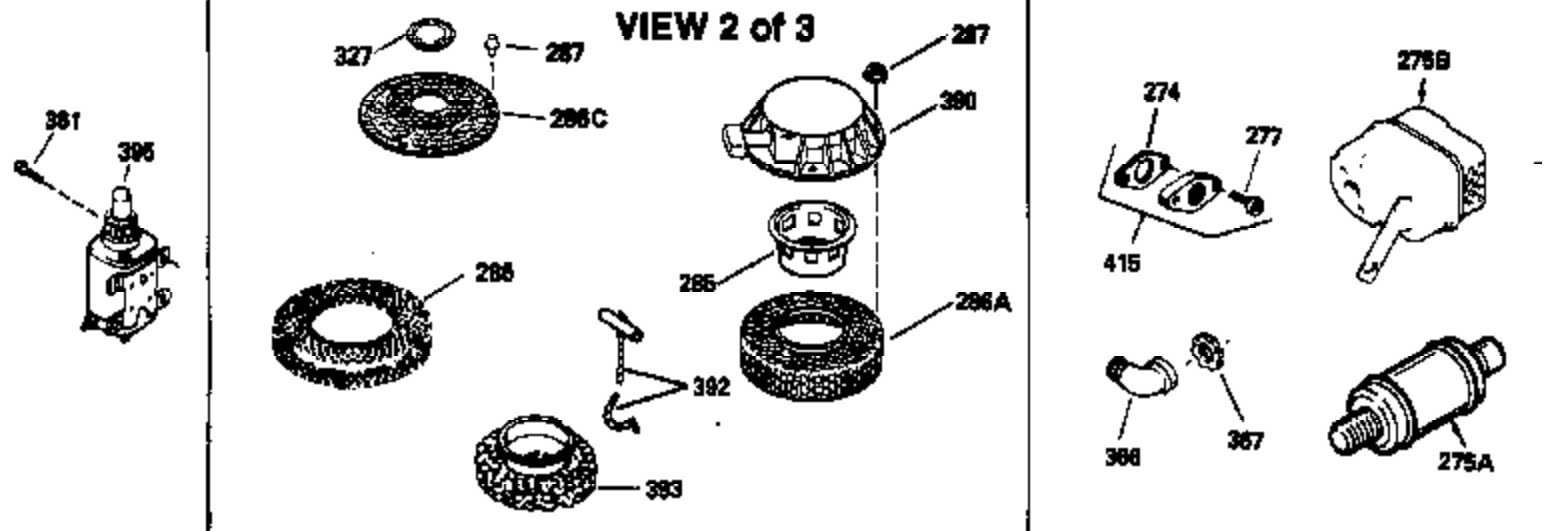

ILLUSTRATION SHOWS TYPICAL PARTS ONLY. ORDER BY PART NUMBER. PARTS NOT LISTED ARE SUPPLIED BY DEM.

Ref #	Part Number	Qty	Description
16	32651		Lever, Governor
19A	34043		Spring, Extension
19	34043		Spring, Extension
62	650760		Screw, 8-32 x 3/8"
63	28545		Grommet, Plastic
64	30063		Screw, Torx T-30, 1/4-20 x 1/2"
70	33580		Flange Ass'y. (Incl. 72, 75, 80 & 81)
72	31927		Plug, Pipe
92	650793		Washer, Flat
92	650815		Washer, Belleville
103	650516		Screw, 1/4-20 x 1-1/8"
186	33860		Link, Governor-to-throttle
202	31342		Spring, Compression
205	650549		Screw, 5-40 x 7/16"
210	27793		Clip, Conduit
211	28942		Screw, 10-32 x 3/8"
240	34909		Body, Air cleaner
243	650834		Screw, 10-32 x 1-17/32"
274	27930		* Exhaust Gasket (use as required)
277	650729		Screw, 5/16-18 x 3-3/16" (Use As Req.)
277	651002		Screw, 5/16-18 x 4-3/16" (Use As Req.)
277	30196		Screw, 5/16-18 x 3/4" (Use As Req.)
286	33816		Hub & Screen Assy., Starter
313	33876		Gasket, Stator
319	650874		Screw, 10-32 x 15/32"
320	610938		Regulator, Rectifier (7 amp)
327	33817		Plug, Screen
341A	32765		Clamp, Blower housing extension
361	30063		Screw, Torx T-30, 1/4-20 x 1/2"
375	610979		Magneto (w/ring gear) (12 volt, 7 amp) NOTE: The following complete magnetos are not available as an assembly. The magneto numbers are shown for reference purposes only. Order component parts individually, as shown in parts breakdown. (Refer to Division 5 Section B, page 36 for breakdown or Fi
377	30547A		Contact Assy., Breaker
395	33605		Electric Starter Motor (12 Volt) NOTE: Engine requires a ring gear flywheel (611091 minimum) and the cylinder must have drilled and tapped starter mounting bosses to add the electric starter. (Refer to Division 5, Section D, page 20 for breakdown or Fiche 10A, Grid G-11)
415	730130		Exh.Adapter Kit (Incl. 274 & 277)(As req.)