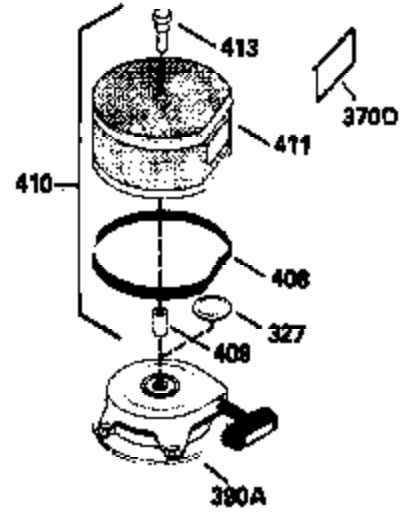

Ref #	Part Number	Qty	Description
298	28763		Screw, 10-32 x 35/64"
301	33032		Fuel Cap (Use as required in early pr od.)
301	34210		Fuel Cap (Use as required in early pr od.)
307	33590		"O" Ring
308	33997		Clip, Oil fill tube
310	35837		Dipstick, Oil (Incl. 307)
327	33817		Plug, Screen
370	34346		Decal, Instruction
379	610767A		Condenser
379	631021		Inlet Needle, Seat & Clip Assy.
380	632241		Carburetor (Incl. 184) (Refer to Division 5, Section A, page 182 for breakdown or Fiche10A, Grid E-11)
381	29117		Screw, 8-32 x 5/16 (Not used on late prod.)
382	33581		Screen, Oil filter (Not used in late prod.)
400	33279G		* Gasket Set (Incl. items marked *)
407	35837		Fill Tube & Dipstick Assy.

ILLUSTRATION SHOWS TYPICAL PARTS ONLY. ORDER BY PART NUMBER. PARTS NOT LISTED ARE SUPPLIED BY OEM.

**OPTIONAL SPARK
ARRESTOR**

**VIEW 3 of 3
MUFFLER (QUIET)
(OPTIONAL)**

**DEBRIS SCREEN KIT
(OPTIONAL)**

Ref #	Part Number	Qty	Description
275	33280A		Muffler
275C	35824		Muffler (Quiet) (Optional)
277	650729		Screw, 5/16-18 x 3-3/16" (Use As Req.)
277	651002		Screw, 5/16-18 x 4-3/16" (Use As Req.)
277	30196		Screw, 5/16-18 x 3/4" (Use As Req.)
327	33817		Plug, Screen
370C	34870		Decal, Instruction (Optional)
370D	34387		Decal, Instruction (Optional)
408	35570		Screen Seal (Optional)
409	35569		Spacer (Optional)
410	730573		Opt.Screen Kit(Incl.370D,408,409,411, 413)
411	35568		Debris Screen (Optional)
413	650907		Screw, 5/16-18 x 1-5/8" (Optional)
416	34479		Spark Arrestor Kit (Optional)
425	730572		Starter Muff Kit(Incl.370C,426,427)(O pt.)
426	34687		Starter Air Cleaner (Optional)
427	34869		Starter Air Cleaner Bracket (Optional)