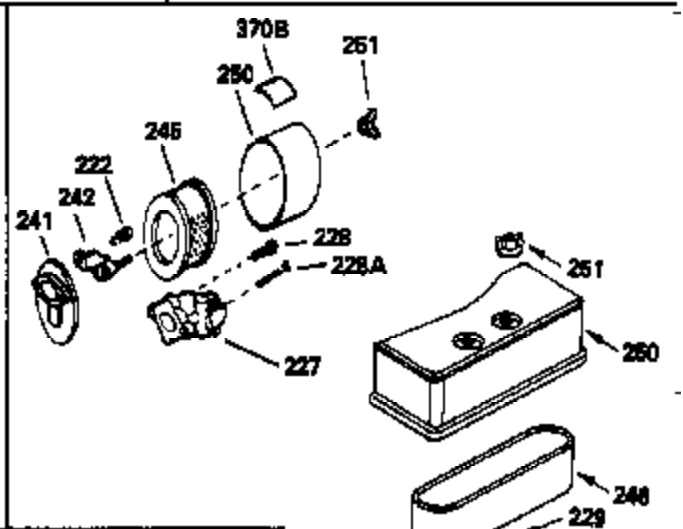

ILLUSTRATION SHOWS TYPICAL PARTS ONLY. ORDER BY PART NUMBER. PARTS NOT LISTED ARE SUPPLIED BY DEM.

Ref #	Part Number	Qty	Description
16	32651		Lever, Governor
19A	34043		Spring, Extension
19	34043		Spring, Extension
62	650760		Screw, 8-32 x 3/8"
63	28545		Grommet, Plastic
64	30063		Screw, Torx T-30, 1/4-20 x 1/2"
70	33580		Flange Ass'y. (Incl. 72, 75, 80 & 81)
72	31927		Plug, Pipe
92	650793		Washer, Flat
92	650815		Washer, Belleville
103	650516		Screw, 1/4-20 x 1-1/8"
186	33860		Link, Governor-to-throttle
202	31342		Spring, Compression
205	650549		Screw, 5-40 x 7/16"
210	27793		Clip, Conduit
211	28942		Screw, 10-32 x 3/8"
240	34909		Body, Air cleaner
243	650834		Screw, 10-32 x 1-17/32"
274	27930		* Exhaust Gasket (use as required)
277	650729		Screw, 5/16-18 x 3-3/16" (Use As Req.)
277	651002		Screw, 5/16-18 x 4-3/16" (Use As Req.)
277	30196		Screw, 5/16-18 x 3/4" (Use As Req.)
286	33816		Hub & Screen Assy., Starter
313	33876		Gasket, Stator
319	650874		Screw, 10-32 x 15/32"
320	610938		Regulator, Rectifier (7 amp)
327	33817		Plug, Screen
341A	32765		Clamp, Blower housing extension
361	30063		Screw, Torx T-30, 1/4-20 x 1/2"
375	610979		Magneto (w/ring gear) (12 volt, 7 amp) NOTE: The following complete magnetos are not available as an assembly. The magneto numbers are shown for reference purposes only. Order component parts individually, as shown in parts breakdown. (Refer to Division 5 Section B, page 36 for breakdown or Fi
377	30547A		Contact Assy., Breaker
395	33605		Electric Starter Motor (12 Volt) NOTE: Engine requires a ring gear flywheel (611091 minimum) and the cylinder must have drilled and tapped starter mounting bosses to add the electric starter. (Refer to Division 5, Section D, page 20 for breakdown or Fiche 10A, Grid G-11)
415	730130		Exh.Adapter Kit (Incl. 274 & 277)(As req.)