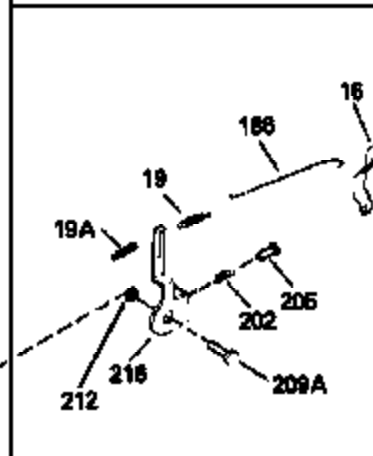

ILLUSTRATION SHOWS TYPICAL PARTS ONLY. ORDER BY PART NUMBER. PARTS NOT LISTED ARE SUPPLIED BY DEM.

Ref #	Part Number	Qty	Description
16	32651		Lever, Governor
19A	34043		Spring, Extension
19	34043		Spring, Extension
62	650760		Screw, 8-32 x 3/8"
63	28545		Grommet, Plastic
64	30063		Screw, Torx T-30, 1/4-20 x 1/2"
70	33580		Flange Ass'y. (Incl. 72, 75, 80 & 81)
72	31927		Plug, Pipe
92	650793		Washer, Flat
92	650815		Washer, Belleville
103	650516		Screw, 1/4-20 x 1-1/8"
186	33860		Link, Governor-to-throttle
202	31342		Spring, Compression
205	650549		Screw, 5-40 x 7/16"
210	27793		Clip, Conduit
211	28942		Screw, 10-32 x 3/8"
240	34909		Body, Air cleaner
243	650834		Screw, 10-32 x 1-17/32"
274	27930		* Exhaust Gasket (use as required)
277	650729		Screw, 5/16-18 x 3-3/16" (Use As Req.)
277	651002		Screw, 5/16-18 x 4-3/16" (Use As Req.)
277	30196		Screw, 5/16-18 x 3/4" (Use As Req.)
286	33816		Hub & Screen Assy., Starter
313	33876		Gasket, Stator
319	650874		Screw, 10-32 x 15/32"
320	610938		Regulator, Rectifier (7 amp)
327	33817		Plug, Screen
341A	32765		Clamp, Blower housing extension
361	30063		Screw, Torx T-30, 1/4-20 x 1/2"
375	610979		Magneto (w/ring gear) (12 volt, 7 amp) NOTE: The following complete magnetos are not available as an assembly. The magneto numbers are shown for reference purposes only. Order component parts individually, as shown in parts breakdown. (Refer to Division 5 Section B, page 36 for breakdown or Fi
377	30547A		Contact Assy., Breaker
395	33605		Electric Starter Motor (12 Volt) NOTE: Engine requires a ring gear flywheel (611091 minimum) and the cylinder must have drilled and tapped starter mounting bosses to add the electric starter. (Refer to Division 5, Section D, page 20 for breakdown or Fiche 10A, Grid G-11)
415	730130		Exh.Adapter Kit (Incl. 274 & 277)(As req.)