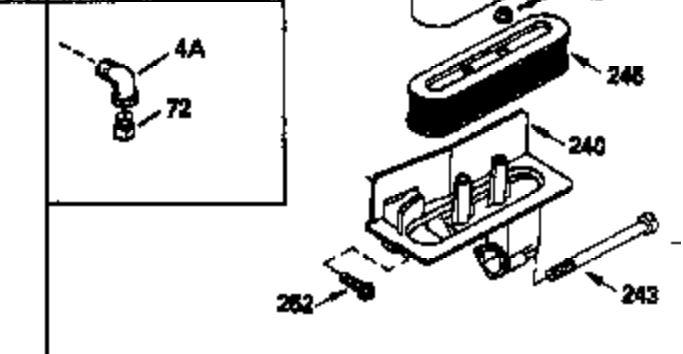

ILLUSTRATION SHOWS TYPICAL PARTS ONLY. ORDER BY PART NUMBER. PARTS NOT LISTED ARE SUPPLIED BY DEM.

Ref #	Part Number	Qty	Description
16	32651		Lever, Governor
19A	34043		Spring, Extension
19	34043		Spring, Extension
62	650760		Screw, 8-32 x 3/8"
63	28545		Grommet, Plastic
64	30063		Screw, Torx T-30, 1/4-20 x 1/2"
70	33580		Flange Ass'y. (Incl. 72, 75, 80 & 81)
72	31927		Plug, Pipe
92	650793		Washer, Flat
92	650815		Washer, Belleville
103	650516		Screw, 1/4-20 x 1-1/8"
186	33860		Link, Governor-to-throttle
202	31342		Spring, Compression
205	650549		Screw, 5-40 x 7/16"
210	27793		Clip, Conduit
211	28942		Screw, 10-32 x 3/8"
240	34909		Body, Air cleaner
243	650834		Screw, 10-32 x 1-17/32"
274	27930		* Exhaust Gasket (use as required)
277	650729		Screw, 5/16-18 x 3-3/16" (Use As Req.)
277	651002		Screw, 5/16-18 x 4-3/16" (Use As Req.)
277	30196		Screw, 5/16-18 x 3/4" (Use As Req.)
286	33816		Hub & Screen Assy., Starter
313	33876		Gasket, Stator
319	650874		Screw, 10-32 x 15/32"
320	610938		Regulator, Rectifier (7 amp)
327	33817		Plug, Screen
341A	32765		Clamp, Blower housing extension
361	30063		Screw, Torx T-30, 1/4-20 x 1/2"
375	610979		Magneto (w/ring gear) (12 volt, 7 amp) NOTE: The following complete magnetos are not available as an assembly. The magneto numbers are shown for reference purposes only. Order component parts individually, as shown in parts breakdown. (Refer to Division 5 Section B, page 36 for breakdown or Fi
377	30547A		Contact Assy., Breaker
395	33605		Electric Starter Motor (12 Volt) NOTE: Engine requires a ring gear flywheel (611091 minimum) and the cylinder must have drilled and tapped starter mounting bosses to add the electric starter. (Refer to Division 5, Section D, page 20 for breakdown or Fiche 10A, Grid G-11)
415	730130		Exh.Adapter Kit (Incl. 274 & 277)(As req.)