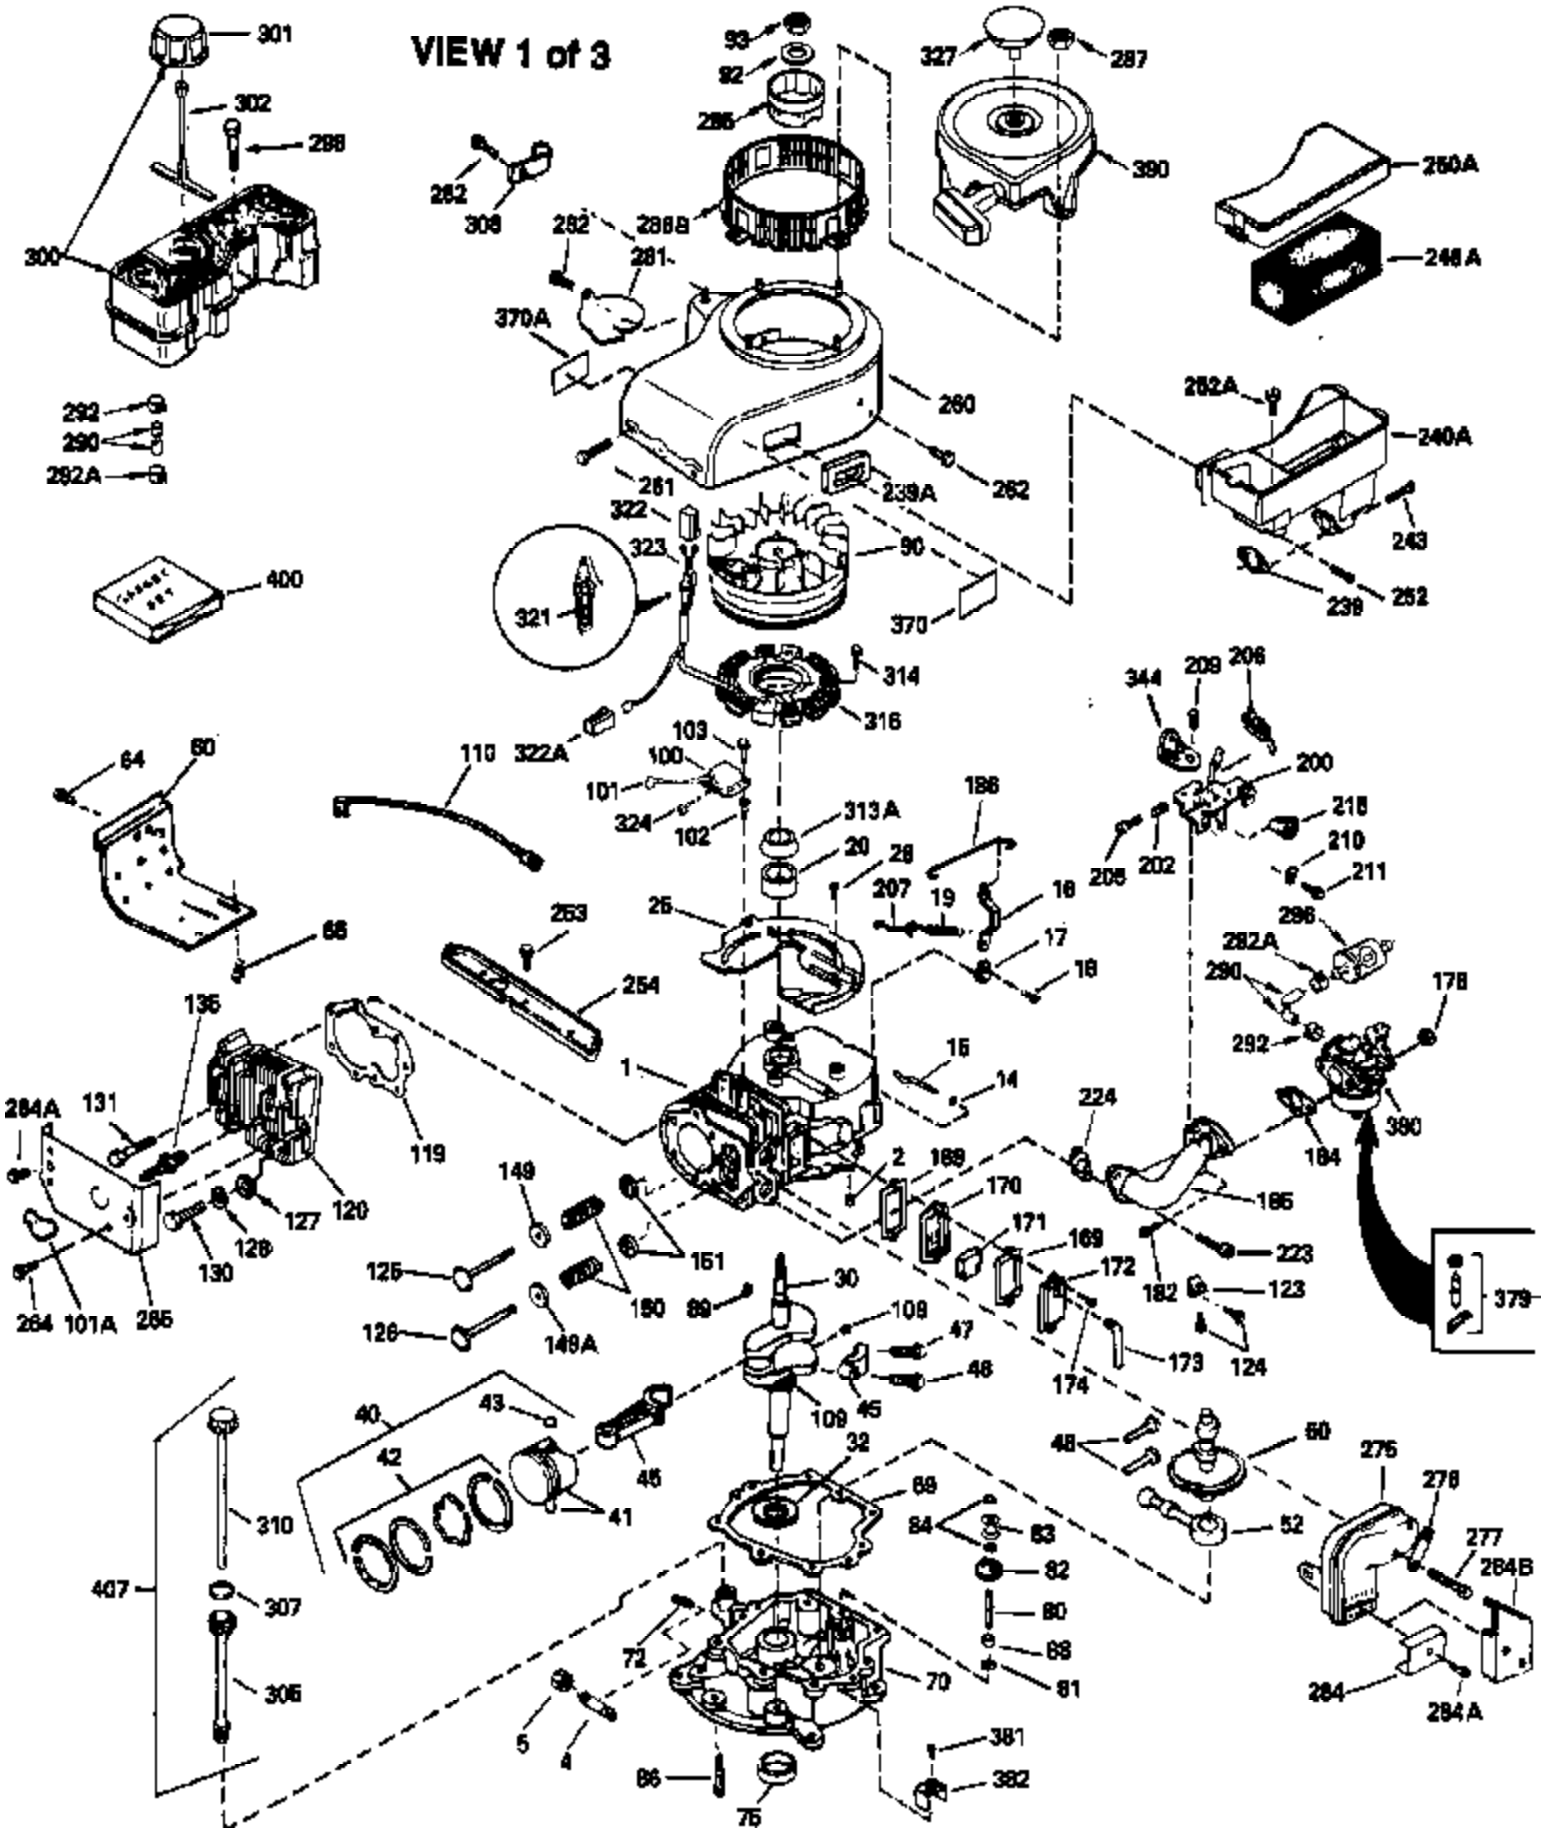

ILLUSTRATION SHOWS TYPICAL PARTS ONLY. ORDER BY PART NUMBER. PARTS NOT LISTED ARE SUPPLIED BY OEM.

Engine Parts List #1

Ref #	Part Number	Qty	Description
1	34908A		Cylinder (Incl. 2 & 20) (3-5/16" Bore)
2	27652		Pin, Dowel
14	28277		Washer, Flat
15	35082		Rod, Governor
16	32651		Lever, Governor
17	31335		Clamp, Governor lever
18	650548		Screw, 8-32 x 5/16"
19	34043		Spring, Extension
20	32630		Seal, Oil
25	35256A		Baffle, Blower housing
26	650561		Screw, 1/4-20 x 5/8"
30	33644B		Crankshaft (Incl. 108 & 109)
32	35653		Washer (1-3/8" I.D. 1-3/4" O.D. .015" thick)
40	34860A		Piston, Pin & Ring Set (Std.)(3-5/16" Bore)
40	34861A		Piston, Pin & Ring Set (.010" OS)
40	34862A		Piston, Pin & Ring Set (.020" OS)
41	34863		Piston & Pin Ass'y. (Std.)(Incl.43)(3 -5/16")
41	34864		Piston & Pin Ass'y. (.010" OS) (Incl. 43)
41	34865		Piston & Pin Ass'y. (.020" OS) (Incl. 43)
42	34866A		Ring Set (Std.) (3-5/16" Bore)
42	34867A		Ring Set (.010" OS)
42	34868A		Ring Set (.020" OS)
43	27888		Ring, Piston pin retaining
45	32591C		Rod Assy., Connecting (Incl. 47)
47	650662C		Bolt, Connecting rod (2 pieces)
48	34034		Lifter, Valve
50	34040		Camshaft (MCR)
52	31356		Pump Assy., Oil
60	33273A		Extension, Blower housing
64	30063		Screw, Torx T-30, 1/4-20 x 1/2"
65	650128		Screw, 10-24 x 1/2"
69	35262		* Gasket, Mounting flange
70	33580		Flange Ass'y. (Incl. 72, 75, 80 & 81)
72	31927		Plug, Pipe
75	31950		Seal, Oil
80	30668		Shaft, Mechanical governor
81	30590A		Washer, Flat
82	30591		Gear Assy., Governor (Incl. 81)
83	30588A		Spool, Governor
84	29193		Ring, Retaining
86	650833		Screw, 1/4-20 x 1-3/16"
88	31707A		Governor Spacer Assy. (Incl. 81)
89	32589		Key, Flywheel
92	650793		Washer, Flat
92	650815		Washer, Belleville
93	8116		Nut, Hex, 1/2-20
101	610118		Cover, Spark plug (Use as required)
103	650516		Screw, 1/4-20 x 1-1/8"
108	29783		Pin, Crankshaft
109	33245		Gear, Crankshaft
110	30831		Ground Wire
119	34923A		* Gasket, Cylinder head
120	34030		Head, Cylinder
123	33261		Bracket, Intake pipe
124	650738		Screw, 1/4-20 x 5/8"
125	27878A		Exhaust Valve (Std.) (Incl. 151)
125	27880A		Exhaust Valve (1/32" OS) (Incl. 151)
126	34035		Intake Valve (Std.) (Incl. 151)