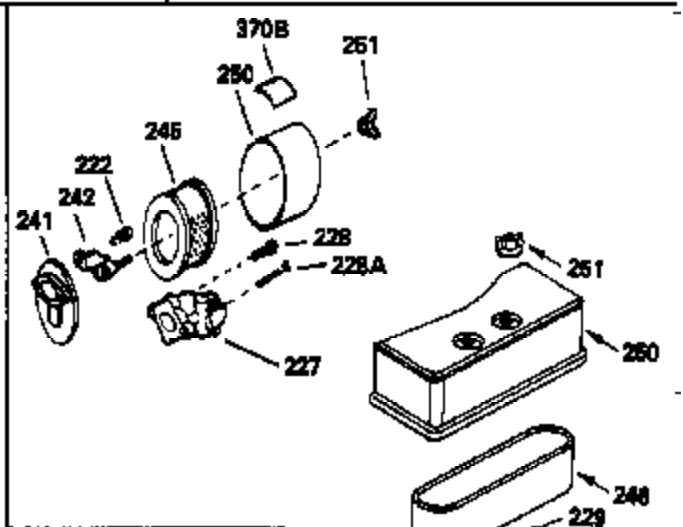

ILLUSTRATION SHOWS TYPICAL PARTS ONLY. ORDER BY PART NUMBER. PARTS NOT LISTED ARE SUPPLIED BY DEM.

Ref #	Part Number	Qty	Description
16	32651		Lever, Governor
19A	34043		Spring, Extension
19	34043		Spring, Extension
64	30063		Screw, Torx T-30, 1/4-20 x 1/2"
70	33580		Flange Ass'y. (Incl. 72, 75, 80 & 81)
72	31927		Plug, Pipe
92	650815		Washer, Belleville
103	650516		Screw, 1/4-20 x 1-1/8"
186	33860		Link, Governor-to-throttle
202	31342		Spring, Compression
205	650549		Screw, 5-40 x 7/16"
210	27793		Clip, Conduit
211	28942		Screw, 10-32 x 3/8"
240	34909		Body, Air cleaner
243	650834		Screw, 10-32 x 1-17/32"
274	27930		* Exhaust Gasket (use as required)
277	650729		Screw, 5/16-18 x 3-3/16" (Use As Req.)
277	651002		Screw, 5/16-18 x 4-3/16" (Use As Req.)
277	30196		Screw, 5/16-18 x 3/4" (Use As Req.)
286	33662		Hub & Screen Assy., Starter
287	29752		Nut & Whizlock, 1/4-28
313	33876		Gasket, Stator
319	650874		Screw, 10-32 x 15/32"
320	610938		Regulator, Rectifier (7 amp)
341A	32765		Clamp, Blower housing extension
361	30063		Screw, Torx T-30, 1/4-20 x 1/2"
375	610979		Magneto (w/ring gear) (12 volt, 7 amp) NOTE: The following complete magnetos are not available as an assembly. The magneto numbers are shown for reference purposes only. Order component parts individually, as shown in parts breakdown. (Refer to Division 5 Section B, page 36 for breakdown or Fi
377	30547A		Contact Assy., Breaker
390	590479		Rewind Starter NOTE: Replacement hardware may differ when servicing starter assy. or blower housing. Refer to Service Bulletin 508. (Refer to Division 5, Section C, page 30 for breakdown or Fiche 10A, Grid G-9))
395	33605		Electric Starter Motor (12 Volt) NOTE: Engine requires a ringgear flywheel (611091 minimum) and the cylinder must have drilled and tapped starter mounting bosses to add the electric starter. (Refer to Division 5, Section D, page 20 for breakdown or Fiche 10A, Grid G-11)
415	730130		Exh.Adapter Kit (Incl. 274 & 277)(As req.)