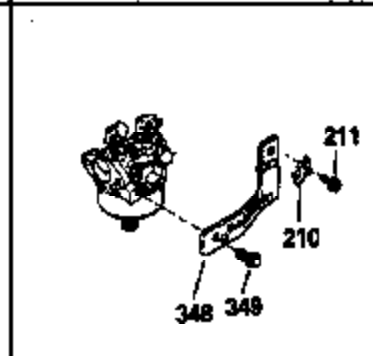

ILLUSTRATION SHOWS TYPICAL PARTS ONLY. ORDER BY PART NUMBER. PARTS NOT LISTED ARE SUPPLIED BY DEM.

Ref #	Part Number	Qty	Description
16	32651		Lever, Governor
19A	34043		Spring, Extension
19	34043		Spring, Extension
64	30063		Screw, Torx T-30, 1/4-20 x 1/2"
70	33580		Flange Ass'y. (Incl. 72, 75, 80 & 81)
72	31927		Plug, Pipe
92	650815		Washer, Belleville
103	650516		Screw, 1/4-20 x 1-1/8"
186	33860		Link, Governor-to-throttle
202	31342		Spring, Compression
205	650549		Screw, 5-40 x 7/16"
210	27793		Clip, Conduit
211	28942		Screw, 10-32 x 3/8"
240	34909		Body, Air cleaner
243	650834		Screw, 10-32 x 1-17/32"
274	27930		* Exhaust Gasket (use as required)
277	650729		Screw, 5/16-18 x 3-3/16" (Use As Req.)
277	651002		Screw, 5/16-18 x 4-3/16" (Use As Req.)
277	30196		Screw, 5/16-18 x 3/4" (Use As Req.)
286	33662		Hub & Screen Assy., Starter
287	29752		Nut & Whizlock, 1/4-28
313	33876		Gasket, Stator
319	650874		Screw, 10-32 x 15/32"
320	610938		Regulator, Rectifier (7 amp)
341A	32765		Clamp, Blower housing extension
361	30063		Screw, Torx T-30, 1/4-20 x 1/2"
375	610979		Magneto (w/ring gear) (12 volt, 7 amp) NOTE: The following complete magnetos are not available as an assembly. The magneto numbers are shown for reference purposes only. Order component parts individually, as shown in parts breakdown. (Refer to Division 5 Section B, page 36 for breakdown or Fi
377	30547A		Contact Assy., Breaker
390	590479		Rewind Starter NOTE: Replacement hardware may differ when servicing starter assy. or blower housing. Refer to Service Bulletin 508. (Refer to Division 5, Section C, page 30 for breakdown or Fiche 10A, Grid G-9))
395	33605		Electric Starter Motor (12 Volt) NOTE: Engine requires a ringgear flywheel (611091 minimum) and the cylinder must have drilled and tapped starter mounting bosses to add the electric starter. (Refer to Division 5, Section D, page 20 for breakdown or Fiche 10A, Grid G-11)
415	730130		Exh.Adapter Kit (Incl. 274 & 277)(As req.)