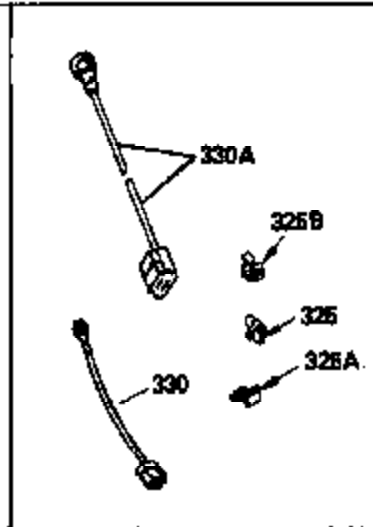

ILLUSTRATION SHOWS TYPICAL PARTS ONLY. ORDER BY PART NUMBER. PARTS NOT LISTED ARE SUPPLIED BY DEM.

Ref #	Part Number	Qty	Description
16	32651		Lever, Governor
19A	34043		Spring, Extension
19	34043		Spring, Extension
64	30063		Screw, Torx T-30, 1/4-20 x 1/2"
70	33580		Flange Ass'y. (Incl. 72, 75, 80 & 81)
72	31927		Plug, Pipe
92	650815		Washer, Belleville
103	650516		Screw, 1/4-20 x 1-1/8"
186	33860		Link, Governor-to-throttle
202	31342		Spring, Compression
205	650549		Screw, 5-40 x 7/16"
210	27793		Clip, Conduit
211	28942		Screw, 10-32 x 3/8"
240	34909		Body, Air cleaner
243	650834		Screw, 10-32 x 1-17/32"
274	27930		* Exhaust Gasket (use as required)
277	650729		Screw, 5/16-18 x 3-3/16" (Use As Req.)
277	651002		Screw, 5/16-18 x 4-3/16" (Use As Req.)
277	30196		Screw, 5/16-18 x 3/4" (Use As Req.)
286	33662		Hub & Screen Assy., Starter
287	29752		Nut & Whizlock, 1/4-28
313	33876		Gasket, Stator
319	650874		Screw, 10-32 x 15/32"
320	610938		Regulator, Rectifier (7 amp)
341A	32765		Clamp, Blower housing extension
361	30063		Screw, Torx T-30, 1/4-20 x 1/2"
375	610979		Magneto (w/ring gear) (12 volt, 7 amp) NOTE: The following complete magnetos are not available as an assembly. The magneto numbers are shown for reference purposes only. Order component parts individually, as shown in parts breakdown. (Refer to Division 5 Section B, page 36 for breakdown or Fi
377	30547A		Contact Assy., Breaker
390	590479		Rewind Starter NOTE: Replacement hardware may differ when servicing starter assy. or blower housing. Refer to Service Bulletin 508. (Refer to Division 5, Section C, page 30 for breakdown or Fiche 10A, Grid G-9))
395	33605		Electric Starter Motor (12 Volt) NOTE: Engine requires a ringgear flywheel (611091 minimum) and the cylinder must have drilled and tapped starter mounting bosses to add the electric starter. (Refer to Division 5, Section D, page 20 for breakdown or Fiche 10A, Grid G-11)
415	730130		Exh.Adapter Kit (Incl. 274 & 277)(As req.)