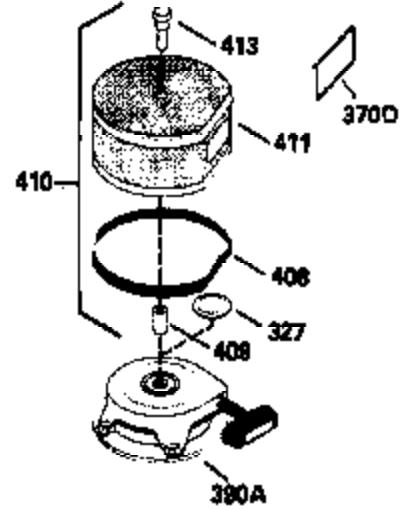

ILLUSTRATION SHOWS TYPICAL PARTS ONLY. ORDER BY PART NUMBER. PARTS NOT LISTED ARE SUPPLIED BY OEM.

**OPTIONAL SPARK
ARRESTOR**

**VIEW 3 of 3
MUFFLER (QUIET)
(OPTIONAL)**

**DEBRIS SCREEN KIT
(OPTIONAL)**

Ref #	Part Number	Qty	Description
275C	35824		Muffler (Quiet) (Optional)
275	34185A		Muffler
277	650729		Screw, 5/16-18 x 3-3/16" (Use As Req.)
277	651002		Screw, 5/16-18 x 4-3/16" (Use As Req.)
277	30196		Screw, 5/16-18 x 3/4" (Use As Req.)
370C	34870		Decal, Instruction (Optional)
370D	34387		Decal, Instruction (Optional)
408	35570		Screen Seal (Optional)
409	35569		Spacer (Optional)
410	730573		Opt.Screen Kit(Incl.370D,408,409,411, 413)
411	35568		Debris Screen (Optional)
413	650907		Screw, 5/16-18 x 1-5/8" (Optional)
416	34479		Spark Arrestor Kit (Optional)
425	730572		Starter Muff Kit(Incl.370C,426,427)(O pt.)
426	34687		Starter Air Cleaner (Optional)
427	34869		Starter Air Cleaner Bracket (Optional)