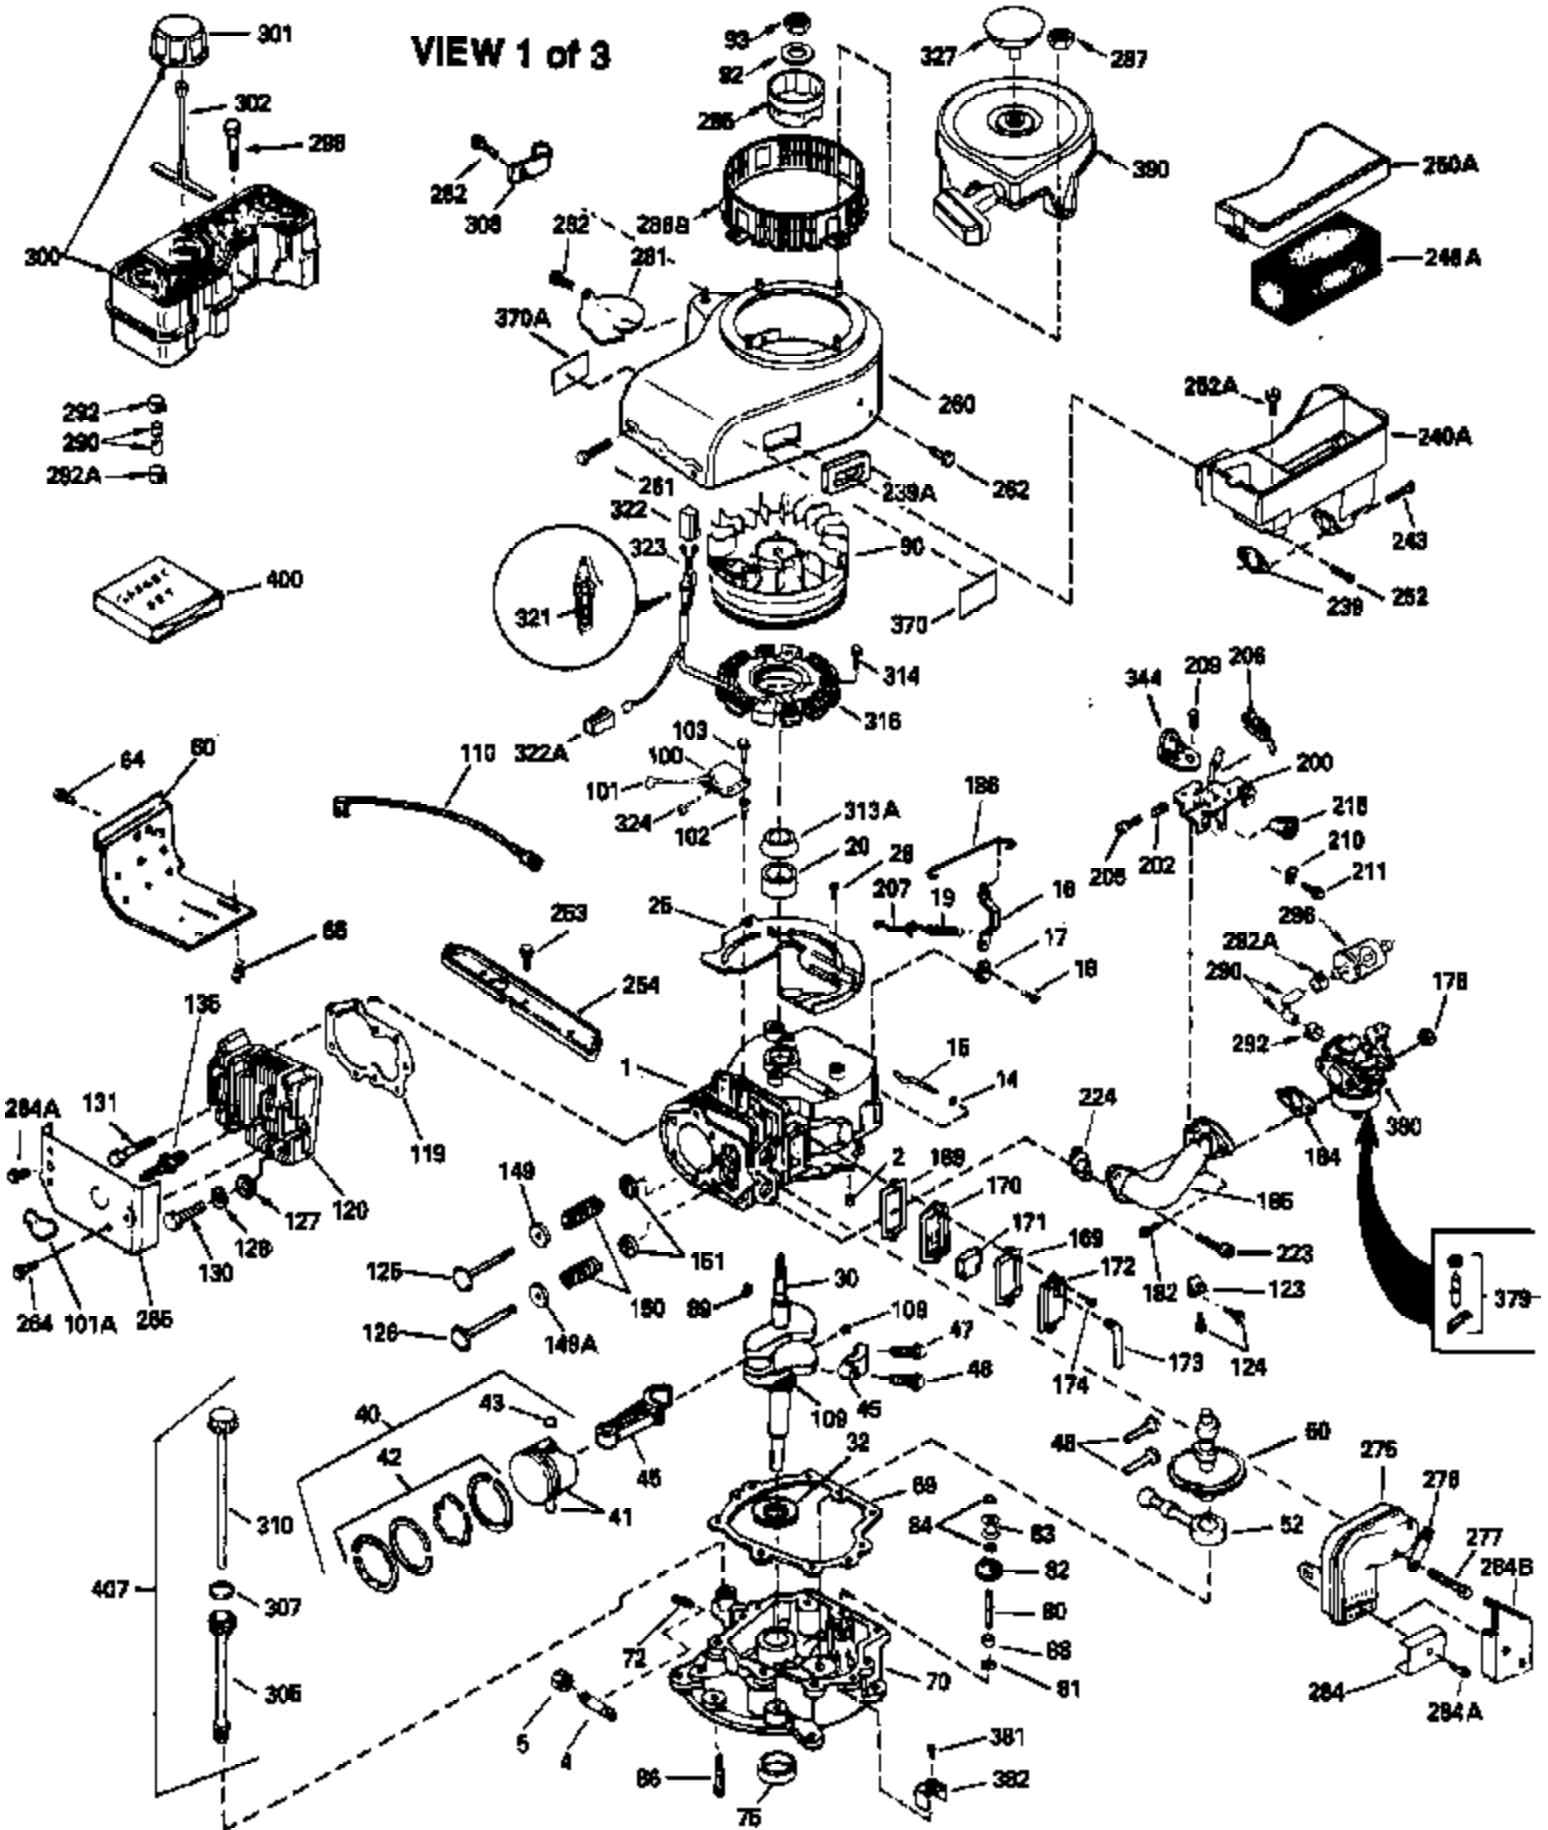

ILLUSTRATION SHOWS TYPICAL PARTS ONLY. ORDER BY PART NUMBER. PARTS NOT LISTED ARE SUPPLIED BY OEM.

Engine Parts List #1

Ref #	Part Number	Qty	Description
1	34908A		Cylinder (Incl. 2 & 20) (3-5/16" Bore)
2	27652		Pin, Dowel
14	28277		Washer, Flat
15	33577		Rod, Governor
16	32651		Lever, Governor
17	31335		Clamp, Governor lever
18	650548		Screw, 8-32 x 5/16"
19	31361		Spring, Governor
20	32630		Seal, Oil
25	35256A		Baffle, Blower housing
26	650561		Screw, 1/4-20 x 5/8"
30	33644B		Crankshaft (Incl. 108 & 109)
32	35653		Washer (1-3/8" I.D. 1-3/4" O.D. .015" thick)
40	34860A		Piston, Pin & Ring Set (Std.)(3-5/16" Bore)
40	34861A		Piston, Pin & Ring Set (.010" OS)
40	34862A		Piston, Pin & Ring Set (.020" OS)
41	34863		Piston & Pin Ass'y. (Std.)(Incl.43)(3 -5/16")
41	34864		Piston & Pin Ass'y. (.010" OS) (Incl. 43)
41	34865		Piston & Pin Ass'y. (.020" OS) (Incl. 43)
42	34866A		Ring Set (Std.) (3-5/16" Bore)
42	34867A		Ring Set (.010" OS)
42	34868A		Ring Set (.020" OS)
43	27888		Ring, Piston pin retaining
45	32591C		Rod Assy., Connecting (Incl. 47)
47	650662C		Bolt, Connecting rod (2 pieces)
48	34034		Lifter, Valve
50	34040		Camshaft (MCR)
52	31356		Pump Assy., Oil
60	33273A		Extension, Blower housing
64	30063		Screw, Torx T-30, 1/4-20 x 1/2"
65	650128		Screw, 10-24 x 1/2"
69	35262		* Gasket, Mounting flange
70	33580		Flange Ass'y. (Incl. 72, 75, 80 & 81)
72	31927		Plug, Pipe
75	31950		Seal, Oil
80	30668		Shaft, Mechanical governor
81	30590A		Washer, Flat
82	30591		Gear Assy., Governor (Incl. 81)
83	30588A		Spool, Governor
84	29193		Ring, Retaining
86	650833		Screw, 1/4-20 x 1-3/16"
88	31707A		Governor Spacer Assy. (Incl. 81)
89	32589		Key, Flywheel
92	650815		Washer, Belleville
93	8116		Nut, Hex, 1/2-20
101	610118		Cover, Spark plug (Use as required)
103	650516		Screw, 1/4-20 x 1-1/8"
108	29783		Pin, Crankshaft
109	33245		Gear, Crankshaft
110	34231		Wire, Ground
119	34923A		* Gasket, Cylinder head
120	34030		Head, Cylinder
123	33261		Bracket, Intake pipe
124	650738		Screw, 1/4-20 x 5/8"
125	27878A		Exhaust Valve (Std.) (Incl. 151)
125	27880A		Exhaust Valve (1/32" OS) (Incl. 151)
126	34035		Intake Valve (Std.) (Incl. 151)
126	34036		Intake Valve (1/32" OS) (Incl. 151)