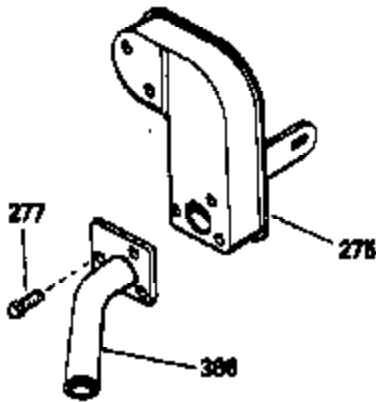

ILLUSTRATION SHOWS TYPICAL PARTS ONLY. ORDER BY PART NUMBER. PARTS NOT LISTED ARE SUPPLIED BY DEM.

Ref #	Part Number	Qty	Description
16	32651		Lever, Governor
19A	35203		Spring, Extension
64	30063		Screw, Torx T-30, 1/4-20 x 1/2"
72	31927		Plug, Pipe
186	33860		Link, Governor-to-throttle
202	33802		Spring, Compression
210	27793		Clip, Conduit
211	28942		Screw, 10-32 x 3/8"
216	35202A		R.P.M. Adj. Lever (Incl.19A,209A,212, 222,239)
240	34909		Body, Air cleaner
243	650834		Screw, 10-32 x 1-17/32"
274	27930		* Exhaust Gasket (use as required)
277	650729		Screw, 5/16-18 x 3-3/16" (Use As Req.)
277	651002		Screw, 5/16-18 x 4-3/16" (Use As Req.)
277	30196		Screw, 5/16-18 x 3/4" (Use As Req.)
287	29752		Nut & Whizlock, 1/4-28
415	730130		Exh.Adapter Kit (Incl. 274 & 277)(As req.)

ILLUSTRATION SHOWS TYPICAL PARTS ONLY. ORDER BY PART NUMBER. PARTS NOT LISTED ARE SUPPLIED BY OEM.

**OPTIONAL SPARK
ARRESTOR**

**VIEW 3 of 3
MUFFLER (QUIET)
(OPTIONAL)**

**DEBRIS SCREEN KIT
(OPTIONAL)**

Ref #	Part Number	Qty	Description
275C	35824		Muffler (Quiet) (Optional)
275	33280A		Muffler
277	650729		Screw, 5/16-18 x 3-3/16" (Use As Req.)
277	651002		Screw, 5/16-18 x 4-3/16" (Use As Req.)
277	30196		Screw, 5/16-18 x 3/4" (Use As Req.)
370C	34870		Decal, Instruction (Optional)
370D	34387		Decal, Instruction (Optional)
408	35570		Screen Seal (Optional)
409	35569		Spacer (Optional)
410	730573		Opt.Screen Kit(Incl.370D,408,409,411, 413)
411	35568		Debris Screen (Optional)
413	650907		Screw, 5/16-18 x 1-5/8" (Optional)
416	34479		Spark Arrestor Kit (Optional)
425	730572		Starter Muff Kit(Incl.370C,426,427)(O pt.)
426	34687		Starter Air Cleaner (Optional)
427	34869		Starter Air Cleaner Bracket (Optional)