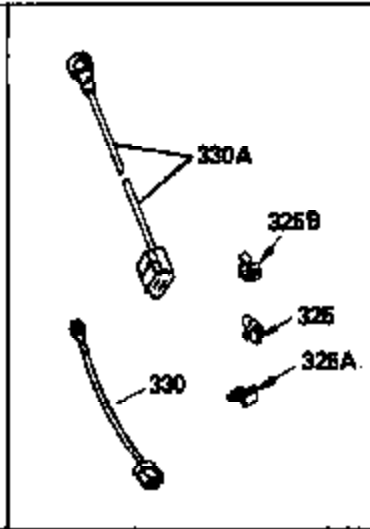

ILLUSTRATION SHOWS TYPICAL PARTS ONLY. ORDER BY PART NUMBER. PARTS NOT LISTED ARE SUPPLIED BY DEM.

Ref #	Part Number	Qty	Description
16	32651		Lever, Governor
19	31361		Spring, Governor
64	30063		Screw, Torx T-30, 1/4-20 x 1/2"
70	33580		Flange Ass'y. (Incl. 72, 75, 80 & 81)
72	31927		Plug, Pipe
92	650815		Washer, Belleville
103	650489		Screw, 1/4-20 x 5/8"
186	33860		Link, Governor-to-throttle
202	31342		Spring, Compression
205	650549		Screw, 5-40 x 7/16"
210	27793		Clip, Conduit
211	28942		Screw, 10-32 x 3/8"
240	34909		Body, Air cleaner
243	650834		Screw, 10-32 x 1-17/32"
274	27930		* Exhaust Gasket (use as required)
277	650729		Screw, 5/16-18 x 3-3/16" (Use As Req.)
277	651002		Screw, 5/16-18 x 4-3/16" (Use As Req.)
277	30196		Screw, 5/16-18 x 3/4" (Use As Req.)
286	33662		Hub & Screen Assy., Starter
287	29752		Nut & Whizlock, 1/4-28
313	33876		Gasket, Stator
375	610842		Magneto NOTE: The following complete magnetos are not available as an assembly. The magneto numbers are shown for reference purposes only. Order component parts individually, as shown in parts breakdown. (Refer to Division 5, Section B, page 28 for breakdown or Fiche 10A, Grid G-2)
377	30547A		Contact Assy., Breaker
378	30548B		Condenser
390	590479		Rewind Starter NOTE: Replacement hardware may differ when servicing starter assy. or blower housing. Refer to Service Bulletin 508. (Refer to Division 5, Section C, page 30 for breakdown or Fiche 10A, Grid G-9))
415	730130		Exh.Adapter Kit (Incl. 274 & 277)(As req.)