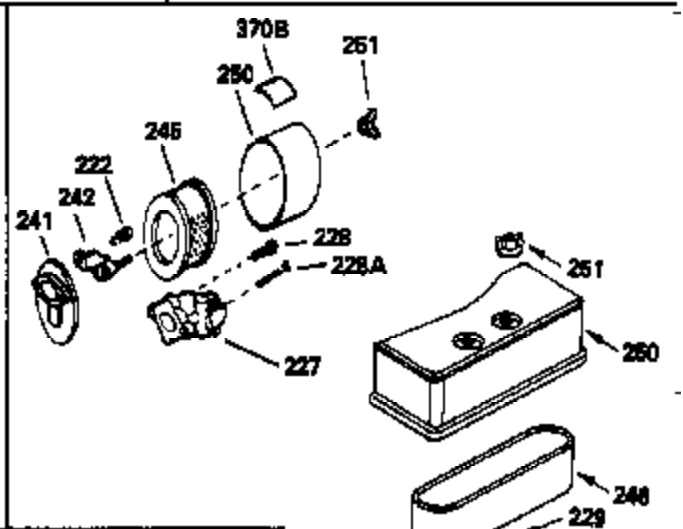

ILLUSTRATION SHOWS TYPICAL PARTS ONLY. ORDER BY PART NUMBER. PARTS NOT LISTED ARE SUPPLIED BY DEM.

Ref #	Part Number	Qty	Description
16	32651		Lever, Governor
19	31361		Spring, Governor
64	30063		Screw, Torx T-30, 1/4-20 x 1/2"
70	33580		Flange Ass'y. (Incl. 72, 75, 80 & 81)
72	31927		Plug, Pipe
92	650815		Washer, Belleville
103	650489		Screw, 1/4-20 x 5/8"
186	33860		Link, Governor-to-throttle
202	31342		Spring, Compression
205	650549		Screw, 5-40 x 7/16"
210	27793		Clip, Conduit
211	28942		Screw, 10-32 x 3/8"
240	34909		Body, Air cleaner
243	650834		Screw, 10-32 x 1-17/32"
274	27930		* Exhaust Gasket (use as required)
277	650729		Screw, 5/16-18 x 3-3/16" (Use As Req.)
277	651002		Screw, 5/16-18 x 4-3/16" (Use As Req.)
277	30196		Screw, 5/16-18 x 3/4" (Use As Req.)
286	33662		Hub & Screen Assy., Starter
287	29752		Nut & Whizlock, 1/4-28
313	33876		Gasket, Stator
375	610842		Magneto NOTE: The following complete magnetos are not available as an assembly. The magneto numbers are shown for reference purposes only. Order component parts individually, as shown in parts breakdown. (Refer to Division 5, Section B, page 28 for breakdown or Fiche 10A, Grid G-2)
377	30547A		Contact Assy., Breaker
378	30548B		Condenser
390	590479		Rewind Starter NOTE: Replacement hardware may differ when servicing starter assy. or blower housing. Refer to Service Bulletin 508. (Refer to Division 5, Section C, page 30 for breakdown or Fiche 10A, Grid G-9))
415	730130		Exh.Adapter Kit (Incl. 274 & 277)(As req.)