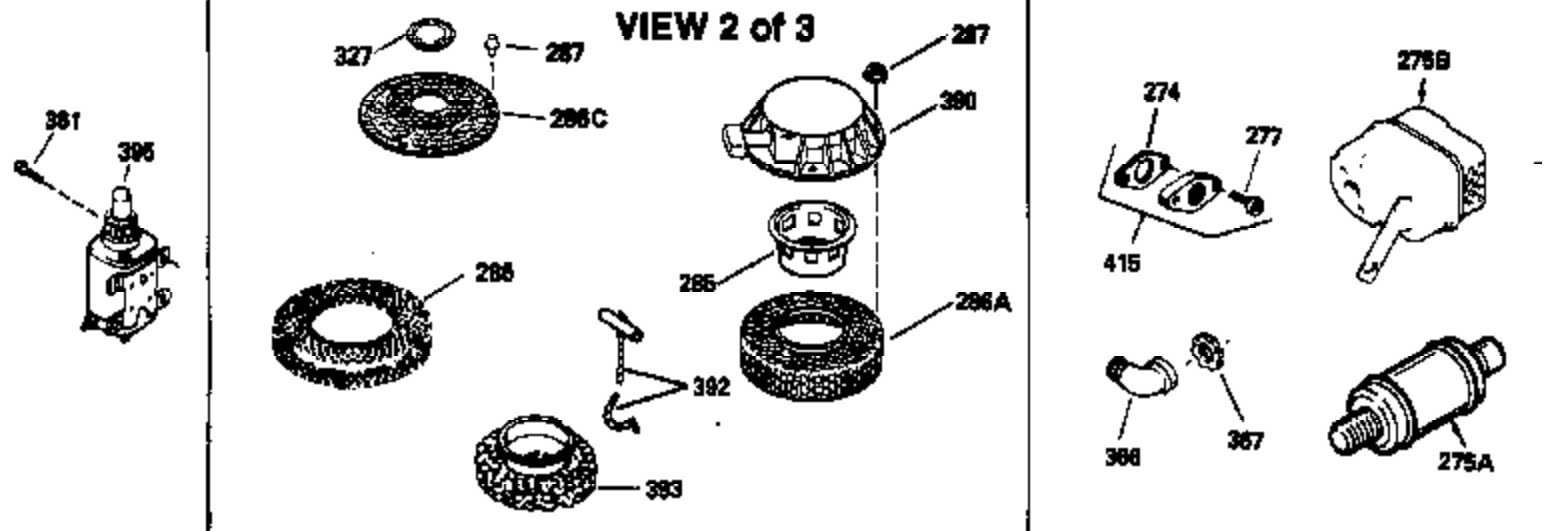

ILLUSTRATION SHOWS TYPICAL PARTS ONLY. ORDER BY PART NUMBER. PARTS NOT LISTED ARE SUPPLIED BY DEM.

Ref #	Part Number	Qty	Description
16	32651		Lever, Governor
19	31361		Spring, Governor
64	30063		Screw, Torx T-30, 1/4-20 x 1/2"
70	33580		Flange Ass'y. (Incl. 72, 75, 80 & 81)
72	31927		Plug, Pipe
92	650815		Washer, Belleville
103	650489		Screw, 1/4-20 x 5/8"
186	33860		Link, Governor-to-throttle
202	31342		Spring, Compression
205	650549		Screw, 5-40 x 7/16"
210	27793		Clip, Conduit
211	28942		Screw, 10-32 x 3/8"
240	34909		Body, Air cleaner
243	650834		Screw, 10-32 x 1-17/32"
274	27930		* Exhaust Gasket (use as required)
277	650729		Screw, 5/16-18 x 3-3/16" (Use As Req.)
277	651002		Screw, 5/16-18 x 4-3/16" (Use As Req.)
277	30196		Screw, 5/16-18 x 3/4" (Use As Req.)
286	33662		Hub & Screen Assy., Starter
287	29752		Nut & Whizlock, 1/4-28
313	33876		Gasket, Stator
375	610842		Magneto NOTE: The following complete magnetos are not available as an assembly. The magneto numbers are shown for reference purposes only. Order component parts individually, as shown in parts breakdown. (Refer to Division 5, Section B, page 28 for breakdown or Fiche 10A, Grid G-2)
377	30547A		Contact Assy., Breaker
378	30548B		Condenser
390	590479		Rewind Starter NOTE: Replacement hardware may differ when servicing starter assy. or blower housing. Refer to Service Bulletin 508. (Refer to Division 5, Section C, page 30 for breakdown or Fiche 10A, Grid G-9))
415	730130		Exh.Adapter Kit (Incl. 274 & 277)(As req.)