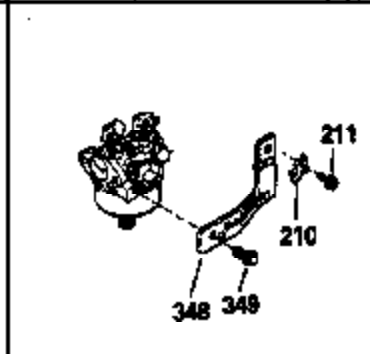

ILLUSTRATION SHOWS TYPICAL PARTS ONLY. ORDER BY PART NUMBER. PARTS NOT LISTED ARE SUPPLIED BY DEM.

Ref #	Part Number	Qty	Description
16	32651		Lever, Governor
19	31361		Spring, Governor
64	30063		Screw, Torx T-30, 1/4-20 x 1/2"
70	33580		Flange Ass'y. (Incl. 72, 75, 80 & 81)
72	31927		Plug, Pipe
92	650815		Washer, Belleville
103	650489		Screw, 1/4-20 x 5/8"
186	33860		Link, Governor-to-throttle
202	31342		Spring, Compression
205	650549		Screw, 5-40 x 7/16"
210	27793		Clip, Conduit
211	28942		Screw, 10-32 x 3/8"
240	34909		Body, Air cleaner
243	650834		Screw, 10-32 x 1-17/32"
274	27930		* Exhaust Gasket (use as required)
277	650729		Screw, 5/16-18 x 3-3/16" (Use As Req.)
277	651002		Screw, 5/16-18 x 4-3/16" (Use As Req.)
277	30196		Screw, 5/16-18 x 3/4" (Use As Req.)
286	33662		Hub & Screen Assy., Starter
287	29752		Nut & Whizlock, 1/4-28
313	33876		Gasket, Stator
375	610842		Magneto NOTE: The following complete magnetos are not available as an assembly. The magneto numbers are shown for reference purposes only. Order component parts individually, as shown in parts breakdown. (Refer to Division 5, Section B, page 28 for breakdown or Fiche 10A, Grid G-2)
377	30547A		Contact Assy., Breaker
378	30548B		Condenser
390	590479		Rewind Starter NOTE: Replacement hardware may differ when servicing starter assy. or blower housing. Refer to Service Bulletin 508. (Refer to Division 5, Section C, page 30 for breakdown or Fiche 10A, Grid G-9))
415	730130		Exh.Adapter Kit (Incl. 274 & 277)(As req.)