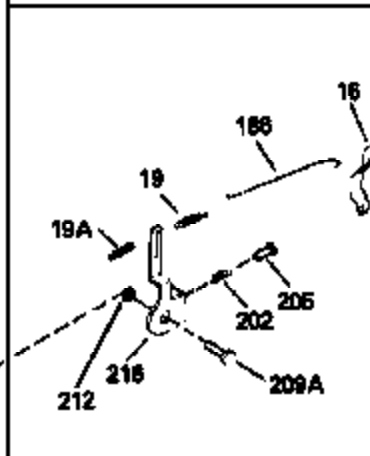

ILLUSTRATION SHOWS TYPICAL PARTS ONLY. ORDER BY PART NUMBER. PARTS NOT LISTED ARE SUPPLIED BY DEM.

Ref #	Part Number	Qty	Description
16	32651		Lever, Governor
19	31361		Spring, Governor
64	30063		Screw, Torx T-30, 1/4-20 x 1/2"
70	33580		Flange Ass'y. (Incl. 72, 75, 80 & 81)
72	31927		Plug, Pipe
92	650815		Washer, Belleville
103	650489		Screw, 1/4-20 x 5/8"
186	33860		Link, Governor-to-throttle
202	31342		Spring, Compression
205	650549		Screw, 5-40 x 7/16"
210	27793		Clip, Conduit
211	28942		Screw, 10-32 x 3/8"
240	34909		Body, Air cleaner
243	650834		Screw, 10-32 x 1-17/32"
274	27930		* Exhaust Gasket (use as required)
277	650729		Screw, 5/16-18 x 3-3/16" (Use As Req.)
277	651002		Screw, 5/16-18 x 4-3/16" (Use As Req.)
277	30196		Screw, 5/16-18 x 3/4" (Use As Req.)
286	33662		Hub & Screen Assy., Starter
287	29752		Nut & Whizlock, 1/4-28
313	33876		Gasket, Stator
375	610842		Magneto NOTE: The following complete magnetos are not available as an assembly. The magneto numbers are shown for reference purposes only. Order component parts individually, as shown in parts breakdown. (Refer to Division 5, Section B, page 28 for breakdown or Fiche 10A, Grid G-2)
377	30547A		Contact Assy., Breaker
378	30548B		Condenser
390	590479		Rewind Starter NOTE: Replacement hardware may differ when servicing starter assy. or blower housing. Refer to Service Bulletin 508. (Refer to Division 5, Section C, page 30 for breakdown or Fiche 10A, Grid G-9))
415	730130		Exh.Adapter Kit (Incl. 274 & 277)(As req.)