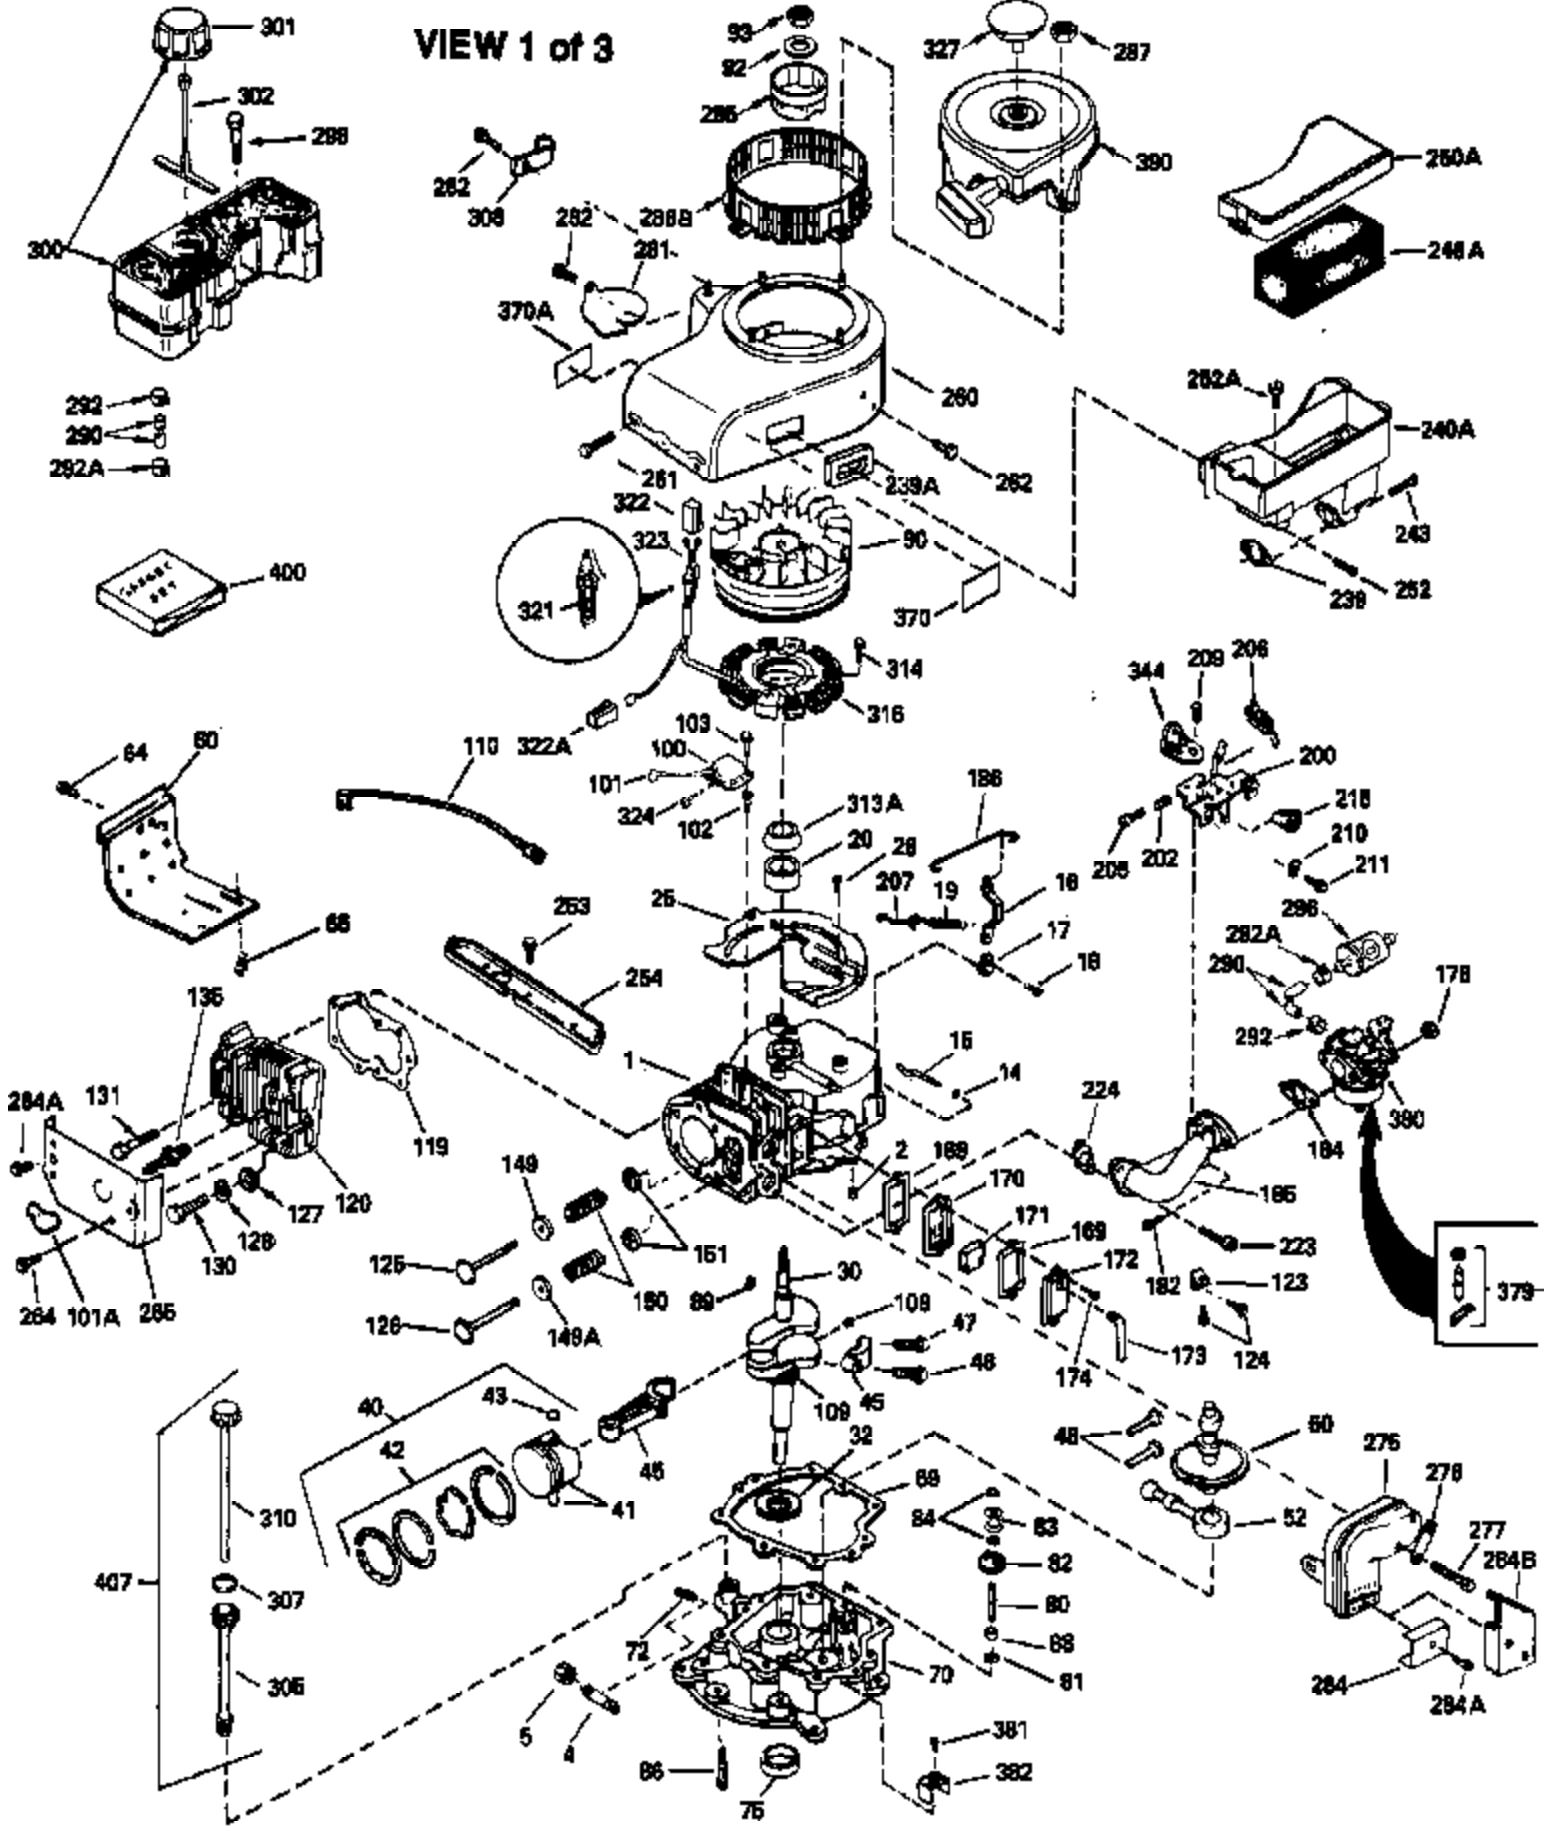

ILLUSTRATION SHOWS TYPICAL PARTS ONLY. ORDER BY PART NUMBER. PARTS NOT LISTED ARE SUPPLIED BY OEM.

Engine Parts List #1

Ref #	Part Number	Qty	Description
1	34908A		Cylinder (Incl. 2 & 20) (3-5/16" Bore)
2	27652		Pin, Dowel
14	28277		Washer, Flat
15	33577		Rod, Governor
16	32651		Lever, Governor
17	31335		Clamp, Governor lever
18	650548		Screw, 8-32 x 5/16"
19	31361		Spring, Governor
20	32630		Seal, Oil
25	35256A		Baffle, Blower housing
26	650561		Screw, 1/4-20 x 5/8"
30	33644B		Crankshaft (Incl. 108 & 109)
32	35653		Washer (1-3/8" I.D. 1-3/4" O.D. .015" thick)
40	34860A		Piston, Pin & Ring Set (Std.)(3-5/16" Bore)
40	34861A		Piston, Pin & Ring Set (.010" OS)
40	34862A		Piston, Pin & Ring Set (.020" OS)
41	34863		Piston & Pin Ass'y. (Std.)(Incl.43)(3 -5/16")
41	34864		Piston & Pin Ass'y. (.010" OS) (Incl. 43)
41	34865		Piston & Pin Ass'y. (.020" OS) (Incl. 43)
42	34866A		Ring Set (Std.) (3-5/16" Bore)
42	34867A		Ring Set (.010" OS)
42	34868A		Ring Set (.020" OS)
43	27888		Ring, Piston pin retaining
45	32591C		Rod Assy., Connecting (Incl. 47)
47	650662C		Bolt, Connecting rod (2 pieces)
48	34034		Lifter, Valve
50	34040		Camshaft (MCR)
52	31356		Pump Assy., Oil
60	33273A		Extension, Blower housing
64	30063		Screw, Torx T-30, 1/4-20 x 1/2"
65	650128		Screw, 10-24 x 1/2"
69	35262		* Gasket, Mounting flange
70	33580		Flange Ass'y. (Incl. 72, 75, 80 & 81)
72	31927		Plug, Pipe
75	31950		Seal, Oil
80	30668		Shaft, Mechanical governor
81	30590A		Washer, Flat
82	30591		Gear Assy., Governor (Incl. 81)
83	30588A		Spool, Governor
84	29193		Ring, Retaining
86	650833		Screw, 1/4-20 x 1-3/16"
88	31707A		Governor Spacer Assy. (Incl. 81)
89	32589		Key, Flywheel
92	650815		Washer, Belleville
93	8116		Nut, Hex, 1/2-20
101	610118		Cover, Spark plug (Use as required)
103	650489		Screw, 1/4-20 x 5/8"
108	29783		Pin, Crankshaft
109	33245		Gear, Crankshaft
110	30831		Ground Wire
119	34923A		* Gasket, Cylinder head
120	34030		Head, Cylinder
123	33261		Bracket, Intake pipe
124	650738		Screw, 1/4-20 x 5/8"
125	27878A		Exhaust Valve (Std.) (Incl. 151)
125	27880A		Exhaust Valve (1/32" OS) (Incl. 151)
126	34035		Intake Valve (Std.) (Incl. 151)
126	34036		Intake Valve (1/32" OS) (Incl. 151)