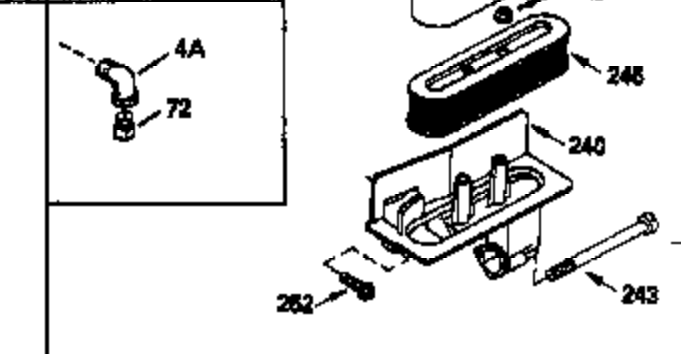

ILLUSTRATION SHOWS TYPICAL PARTS ONLY. ORDER BY PART NUMBER. PARTS NOT LISTED ARE SUPPLIED BY DEM.

Ref #	Part Number	Qty	Description
16	32651		Lever, Governor
19	31361		Spring, Governor
64	30063		Screw, Torx T-30, 1/4-20 x 1/2"
70	33580		Flange Ass'y. (Incl. 72, 75, 80 & 81)
72	31927		Plug, Pipe
92	650793		Washer, Flat
92	650815		Washer, Belleville
103	650516		Screw, 1/4-20 x 1-1/8"
186	33860		Link, Governor-to-throttle
202	31342		Spring, Compression
205	650549		Screw, 5-40 x 7/16"
210	27793		Clip, Conduit
211	28942		Screw, 10-32 x 3/8"
240	34909		Body, Air cleaner
243	650834		Screw, 10-32 x 1-17/32"
274	27930		* Exhaust Gasket (use as required)
277	650729		Screw, 5/16-18 x 3-3/16" (Use As Req.)
277	651002		Screw, 5/16-18 x 4-3/16" (Use As Req.)
277	30196		Screw, 5/16-18 x 3/4" (Use As Req.)
286	33816		Hub & Screen Assy., Starter
313	33876		Gasket, Stator
327	33817		Plug, Screen
361	30063		Screw, Torx T-30, 1/4-20 x 1/2"
375	610972		Magneto (w/ring gear) (12 volt, 3 amp) NOTE: The following complete magnetos are not available as an assembly. The magneto numbers are shown for reference purposes only. Order component parts individually, as shown in parts breakdown. (Refer to Division 5, Section B, page 36 for breakdown or
377	30547A		Contact Assy., Breaker
395	33605		Electric Starter Motor (12 Volt) NOTE: Engine requires a ringgear flywheel (611091 minimum) and the cylinder must have drilled and tapped starter mounting bosses to add the electric starter. (Refer to Division 5, Section D, page 20 for breakdown or Fiche 10A, Grid G-11)
415	730130		Exh.Adapter Kit (Incl. 274 & 277)(As req.)