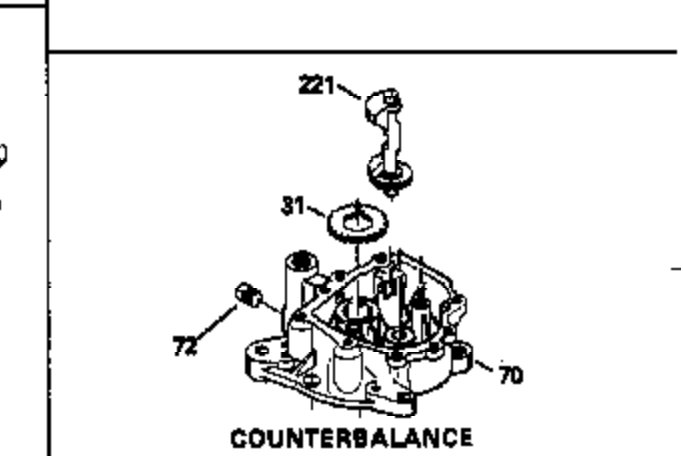

ILLUSTRATION SHOWS TYPICAL PARTS ONLY. ORDER BY PART NUMBER. PARTS NOT LISTED ARE SUPPLIED BY DEM.

Ref #	Part Number	Qty	Description
16	32651		Lever, Governor
19	31361		Spring, Governor
64	30063		Screw, Torx T-30, 1/4-20 x 1/2"
70	33580		Flange Ass'y. (Incl. 72, 75, 80 & 81)
72	31927		Plug, Pipe
92	650793		Washer, Flat
92	650815		Washer, Belleville
103	650516		Screw, 1/4-20 x 1-1/8"
186	33860		Link, Governor-to-throttle
202	31342		Spring, Compression
205	650549		Screw, 5-40 x 7/16"
210	27793		Clip, Conduit
211	28942		Screw, 10-32 x 3/8"
240	34909		Body, Air cleaner
243	650834		Screw, 10-32 x 1-17/32"
274	27930		* Exhaust Gasket (use as required)
277	650729		Screw, 5/16-18 x 3-3/16" (Use As Req.)
277	651002		Screw, 5/16-18 x 4-3/16" (Use As Req.)
277	30196		Screw, 5/16-18 x 3/4" (Use As Req.)
286	33816		Hub & Screen Assy., Starter
313	33876		Gasket, Stator
327	33817		Plug, Screen
361	30063		Screw, Torx T-30, 1/4-20 x 1/2"
375	610972		Magneto (w/ring gear) (12 volt, 3 amp) NOTE: The following complete magnetos are not available as an assembly. The magneto numbers are shown for reference purposes only. Order component parts individually, as shown in parts breakdown. (Refer to Division 5, Section B, page 36 for breakdown or
377	30547A		Contact Assy., Breaker
395	33605		Electric Starter Motor (12 Volt) NOTE: Engine requires a ringgear flywheel (611091 minimum) and the cylinder must have drilled and tapped starter mounting bosses to add the electric starter. (Refer to Division 5, Section D, page 20 for breakdown or Fiche 10A, Grid G-11)
415	730130		Exh.Adapter Kit (Incl. 274 & 277)(As req.)