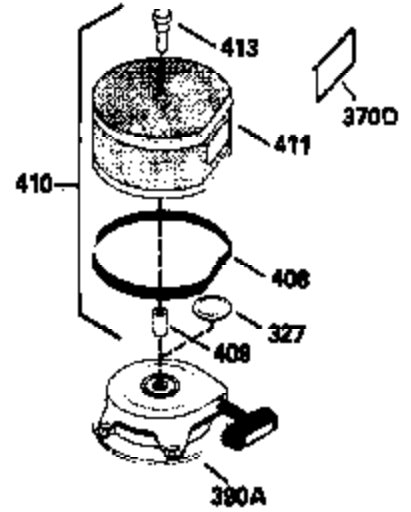

ILLUSTRATION SHOWS TYPICAL PARTS ONLY. ORDER BY PART NUMBER. PARTS NOT LISTED ARE SUPPLIED BY OEM.

**OPTIONAL SPARK
ARRESTOR**

**VIEW 3 of 3
MUFFLER (QUIET)
(OPTIONAL)**

**DEBRIS SCREEN KIT
(OPTIONAL)**

Ref #	Part Number	Qty	Description
275C	35824		Muffler (Quiet) (Optional)
277	650729		Screw, 5/16-18 x 3-3/16" (Use As Req.)
277	651002		Screw, 5/16-18 x 4-3/16" (Use As Req.)
277	30196		Screw, 5/16-18 x 3/4" (Use As Req.)
327	33817		Plug, Screen
370C	34870		Decal, Instruction (Optional)
370D	34387		Decal, Instruction (Optional)
408	35570		Screen Seal (Optional)
409	35569		Spacer (Optional)
410	730573		Opt.Screen Kit(Incl.370D,408,409,411, 413)
411	35568		Debris Screen (Optional)
413	650907		Screw, 5/16-18 x 1-5/8" (Optional)
416	34479		Spark Arrestor Kit (Optional)
425	730572		Starter Muff Kit(Incl.370C,426,427)(O pt.)
426	34687		Starter Air Cleaner (Optional)
427	34869		Starter Air Cleaner Bracket (Optional)