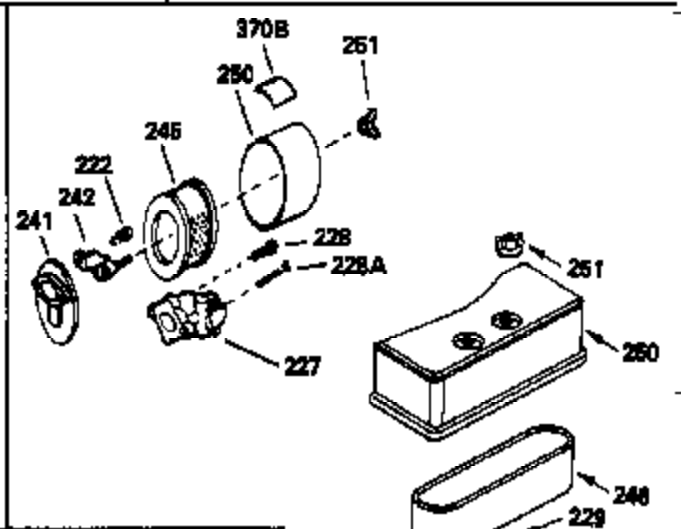

ILLUSTRATION SHOWS TYPICAL PARTS ONLY. ORDER BY PART NUMBER. PARTS NOT LISTED ARE SUPPLIED BY DEM.

Ref #	Part Number	Qty	Description
16	32651		Lever, Governor
19	31361		Spring, Governor
64	30063		Screw, Torx T-30, 1/4-20 x 1/2"
70	33580		Flange Ass'y. (Incl. 72, 75, 80 & 81)
72	31927		Plug, Pipe
92	650793		Washer, Flat
92	650815		Washer, Belleville
103	650516		Screw, 1/4-20 x 1-1/8"
186	33860		Link, Governor-to-throttle
202	31342		Spring, Compression
205	650549		Screw, 5-40 x 7/16"
210	27793		Clip, Conduit
211	28942		Screw, 10-32 x 3/8"
240	34909		Body, Air cleaner
243	650834		Screw, 10-32 x 1-17/32"
274	27930		* Exhaust Gasket (use as required)
277	650729		Screw, 5/16-18 x 3-3/16" (Use As Req.)
277	651002		Screw, 5/16-18 x 4-3/16" (Use As Req.)
277	30196		Screw, 5/16-18 x 3/4" (Use As Req.)
286	33816		Hub & Screen Assy., Starter
313	33876		Gasket, Stator
327	33817		Plug, Screen
361	30063		Screw, Torx T-30, 1/4-20 x 1/2"
375	610972		Magneto (w/ring gear) (12 volt, 3 amp) NOTE: The following complete magnetos are not available as an assembly. The magneto numbers are shown for reference purposes only. Order component parts individually, as shown in parts breakdown. (Refer to Division 5, Section B, page 36 for breakdown or
377	30547A		Contact Assy., Breaker
395	33605		Electric Starter Motor (12 Volt) NOTE: Engine requires a ringgear flywheel (611091 minimum) and the cylinder must have drilled and tapped starter mounting bosses to add the electric starter. (Refer to Division 5, Section D, page 20 for breakdown or Fiche 10A, Grid G-11)
415	730130		Exh.Adapter Kit (Incl. 274 & 277)(As req.)