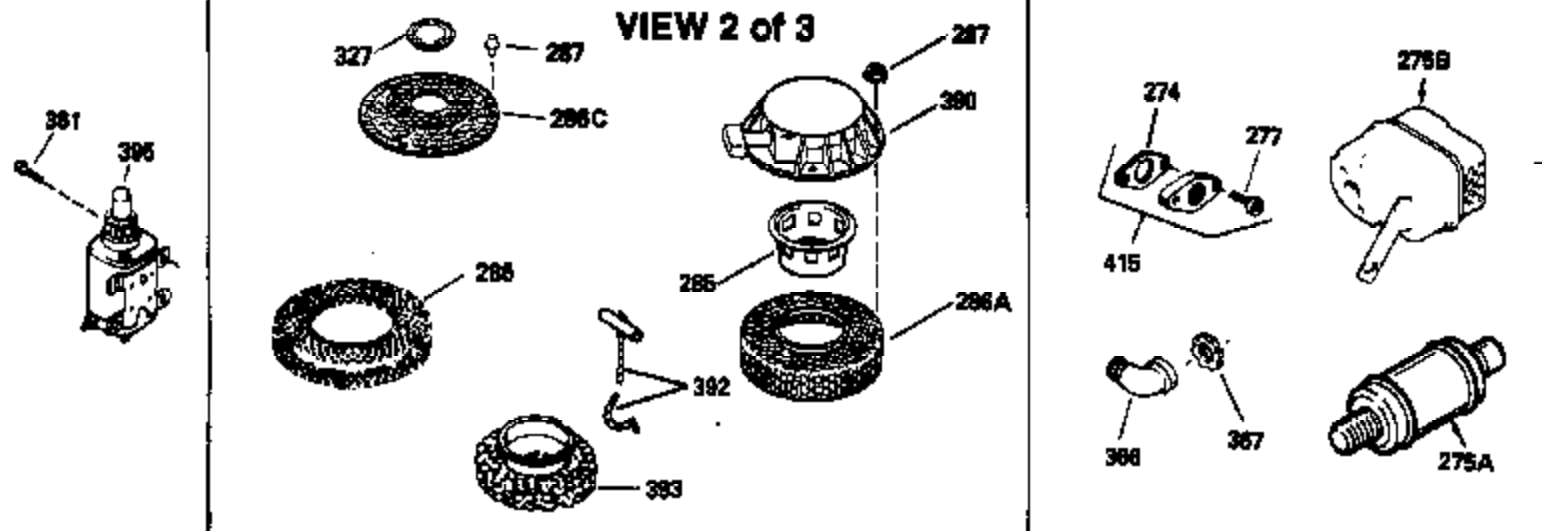

ILLUSTRATION SHOWS TYPICAL PARTS ONLY. ORDER BY PART NUMBER. PARTS NOT LISTED ARE SUPPLIED BY DEM.

Ref #	Part Number	Qty	Description
16	32651		Lever, Governor
19	31361		Spring, Governor
64	30063		Screw, Torx T-30, 1/4-20 x 1/2"
70	33580		Flange Ass'y. (Incl. 72, 75, 80 & 81)
72	31927		Plug, Pipe
92	650793		Washer, Flat
92	650815		Washer, Belleville
103	650516		Screw, 1/4-20 x 1-1/8"
186	33860		Link, Governor-to-throttle
202	31342		Spring, Compression
205	650549		Screw, 5-40 x 7/16"
210	27793		Clip, Conduit
211	28942		Screw, 10-32 x 3/8"
240	34909		Body, Air cleaner
243	650834		Screw, 10-32 x 1-17/32"
274	27930		* Exhaust Gasket (use as required)
277	650729		Screw, 5/16-18 x 3-3/16" (Use As Req.)
277	651002		Screw, 5/16-18 x 4-3/16" (Use As Req.)
277	30196		Screw, 5/16-18 x 3/4" (Use As Req.)
286	33816		Hub & Screen Assy., Starter
313	33876		Gasket, Stator
327	33817		Plug, Screen
361	30063		Screw, Torx T-30, 1/4-20 x 1/2"
375	610972		Magneto (w/ring gear) (12 volt, 3 amp) NOTE: The following complete magnetos are not available as an assembly. The magneto numbers are shown for reference purposes only. Order component parts individually, as shown in parts breakdown. (Refer to Division 5, Section B, page 36 for breakdown or
377	30547A		Contact Assy., Breaker
395	33605		Electric Starter Motor (12 Volt) NOTE: Engine requires a ringgear flywheel (611091 minimum) and the cylinder must have drilled and tapped starter mounting bosses to add the electric starter. (Refer to Division 5, Section D, page 20 for breakdown or Fiche 10A, Grid G-11)
415	730130		Exh.Adapter Kit (Incl. 274 & 277)(As req.)