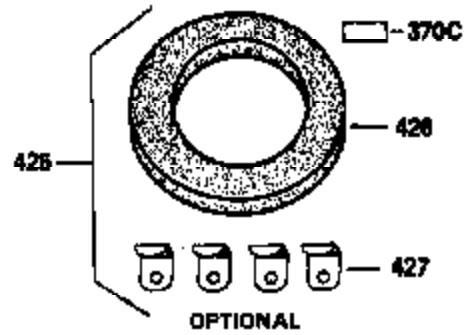

ILLUSTRATION SHOWS TYPICAL PARTS ONLY. ORDER BY PART NUMBER. PARTS NOT LISTED ARE SUPPLIED BY OEM.

**OPTIONAL SPARK
ARRESTOR**

**VIEW 3 of 3
MUFFLER (QUIET)
(OPTIONAL)**

**DEBRIS SCREEN KIT
(OPTIONAL)**

Ref #	Part Number	Qty	Description
275C	35824		Muffler (Quiet) (Optional)
277	650729		Screw, 5/16-18 x 3-3/16" (Use As Req.)
277	651002		Screw, 5/16-18 x 4-3/16" (Use As Req.)
277	30196		Screw, 5/16-18 x 3/4" (Use As Req.)
327	33817		Plug, Screen
370C	34870		Decal, Instruction (Optional)
370D	34387		Decal, Instruction (Optional)
408	35570		Screen Seal (Optional)
409	35569		Spacer (Optional)
410	730573		Opt.Screen Kit(Incl.370D,408,409,411, 413)
411	35568		Debris Screen (Optional)
413	650907		Screw, 5/16-18 x 1-5/8" (Optional)
416	34479		Spark Arrestor Kit (Optional)
425	730572		Starter Muff Kit(Incl.370C,426,427)(O pt.)
426	34687		Starter Air Cleaner (Optional)
427	34869		Starter Air Cleaner Bracket (Optional)