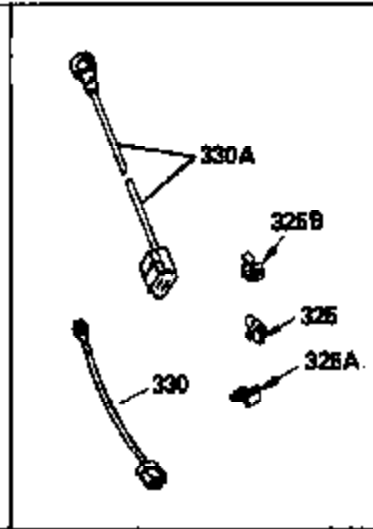

ILLUSTRATION SHOWS TYPICAL PARTS ONLY. ORDER BY PART NUMBER. PARTS NOT LISTED ARE SUPPLIED BY DEM.

Ref #	Part Number	Qty	Description
16	32651		Lever, Governor
19	31361		Spring, Governor
64	30063		Screw, Torx T-30, 1/4-20 x 1/2"
70	33580		Flange Ass'y. (Incl. 72, 75, 80 & 81)
72	31927		Plug, Pipe
92	650793		Washer, Flat
92	650815		Washer, Belleville
103	650516		Screw, 1/4-20 x 1-1/8"
186	33860		Link, Governor-to-throttle
202	31342		Spring, Compression
205	650549		Screw, 5-40 x 7/16"
210	27793		Clip, Conduit
211	28942		Screw, 10-32 x 3/8"
240	34909		Body, Air cleaner
243	650834		Screw, 10-32 x 1-17/32"
274	27930		* Exhaust Gasket (use as required)
277	650729		Screw, 5/16-18 x 3-3/16" (Use As Req.)
277	651002		Screw, 5/16-18 x 4-3/16" (Use As Req.)
277	30196		Screw, 5/16-18 x 3/4" (Use As Req.)
286	33816		Hub & Screen Assy., Starter
313	33876		Gasket, Stator
327	33817		Plug, Screen
361	30063		Screw, Torx T-30, 1/4-20 x 1/2"
375	610972		Magneto (w/ring gear) (12 volt, 3 amp) NOTE: The following complete magnetos are not available as an assembly. The magneto numbers are shown for reference purposes only. Order component parts individually, as shown in parts breakdown. (Refer to Division 5, Section B, page 36 for breakdown or
377	30547A		Contact Assy., Breaker
395	33605		Electric Starter Motor (12 Volt) NOTE: Engine requires a ringgear flywheel (611091 minimum) and the cylinder must have drilled and tapped starter mounting bosses to add the electric starter. (Refer to Division 5, Section D, page 20 for breakdown or Fiche 10A, Grid G-11)
415	730130		Exh.Adapter Kit (Incl. 274 & 277)(As req.)