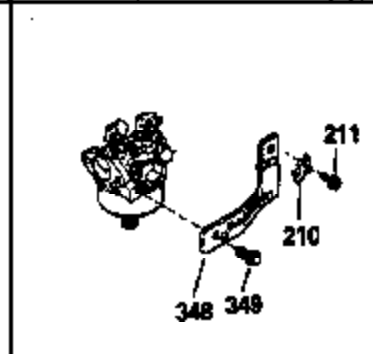

ILLUSTRATION SHOWS TYPICAL PARTS ONLY. ORDER BY PART NUMBER. PARTS NOT LISTED ARE SUPPLIED BY DEM.

Ref #	Part Number	Qty	Description
16	32651		Lever, Governor
19	31361		Spring, Governor
64	30063		Screw, Torx T-30, 1/4-20 x 1/2"
70	33580		Flange Ass'y. (Incl. 72, 75, 80 & 81)
72	31927		Plug, Pipe
92	650793		Washer, Flat
92	650815		Washer, Belleville
103	650516		Screw, 1/4-20 x 1-1/8"
186	33860		Link, Governor-to-throttle
202	31342		Spring, Compression
205	650549		Screw, 5-40 x 7/16"
210	27793		Clip, Conduit
211	28942		Screw, 10-32 x 3/8"
240	34909		Body, Air cleaner
243	650834		Screw, 10-32 x 1-17/32"
274	27930		* Exhaust Gasket (use as required)
277	650729		Screw, 5/16-18 x 3-3/16" (Use As Req.)
277	651002		Screw, 5/16-18 x 4-3/16" (Use As Req.)
277	30196		Screw, 5/16-18 x 3/4" (Use As Req.)
286	33816		Hub & Screen Assy., Starter
313	33876		Gasket, Stator
327	33817		Plug, Screen
361	30063		Screw, Torx T-30, 1/4-20 x 1/2"
375	610972		Magneto (w/ring gear) (12 volt, 3 amp) NOTE: The following complete magnetos are not available as an assembly. The magneto numbers are shown for reference purposes only. Order component parts individually, as shown in parts breakdown. (Refer to Division 5, Section B, page 36 for breakdown or
377	30547A		Contact Assy., Breaker
395	33605		Electric Starter Motor (12 Volt) NOTE: Engine requires a ringgear flywheel (611091 minimum) and the cylinder must have drilled and tapped starter mounting bosses to add the electric starter. (Refer to Division 5, Section D, page 20 for breakdown or Fiche 10A, Grid G-11)
415	730130		Exh.Adapter Kit (Incl. 274 & 277)(As req.)