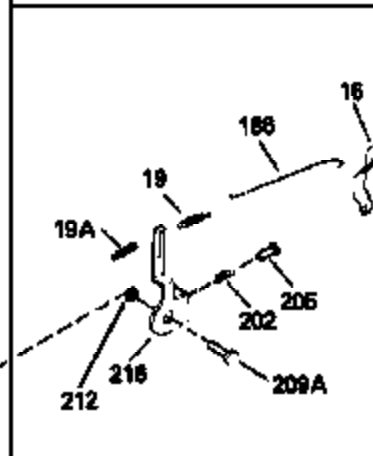

ILLUSTRATION SHOWS TYPICAL PARTS ONLY. ORDER BY PART NUMBER. PARTS NOT LISTED ARE SUPPLIED BY DEM.

Ref #	Part Number	Qty	Description
16	32651		Lever, Governor
19	31361		Spring, Governor
64	30063		Screw, Torx T-30, 1/4-20 x 1/2"
70	33580		Flange Ass'y. (Incl. 72, 75, 80 & 81)
72	31927		Plug, Pipe
92	650793		Washer, Flat
92	650815		Washer, Belleville
103	650516		Screw, 1/4-20 x 1-1/8"
186	33860		Link, Governor-to-throttle
202	31342		Spring, Compression
205	650549		Screw, 5-40 x 7/16"
210	27793		Clip, Conduit
211	28942		Screw, 10-32 x 3/8"
240	34909		Body, Air cleaner
243	650834		Screw, 10-32 x 1-17/32"
274	27930		* Exhaust Gasket (use as required)
277	650729		Screw, 5/16-18 x 3-3/16" (Use As Req.)
277	651002		Screw, 5/16-18 x 4-3/16" (Use As Req.)
277	30196		Screw, 5/16-18 x 3/4" (Use As Req.)
286	33816		Hub & Screen Assy., Starter
313	33876		Gasket, Stator
327	33817		Plug, Screen
361	30063		Screw, Torx T-30, 1/4-20 x 1/2"
375	610972		Magneto (w/ring gear) (12 volt, 3 amp) NOTE: The following complete magnetos are not available as an assembly. The magneto numbers are shown for reference purposes only. Order component parts individually, as shown in parts breakdown. (Refer to Division 5, Section B, page 36 for breakdown or
377	30547A		Contact Assy., Breaker
395	33605		Electric Starter Motor (12 Volt) NOTE: Engine requires a ringgear flywheel (611091 minimum) and the cylinder must have drilled and tapped starter mounting bosses to add the electric starter. (Refer to Division 5, Section D, page 20 for breakdown or Fiche 10A, Grid G-11)
415	730130		Exh.Adapter Kit (Incl. 274 & 277)(As req.)