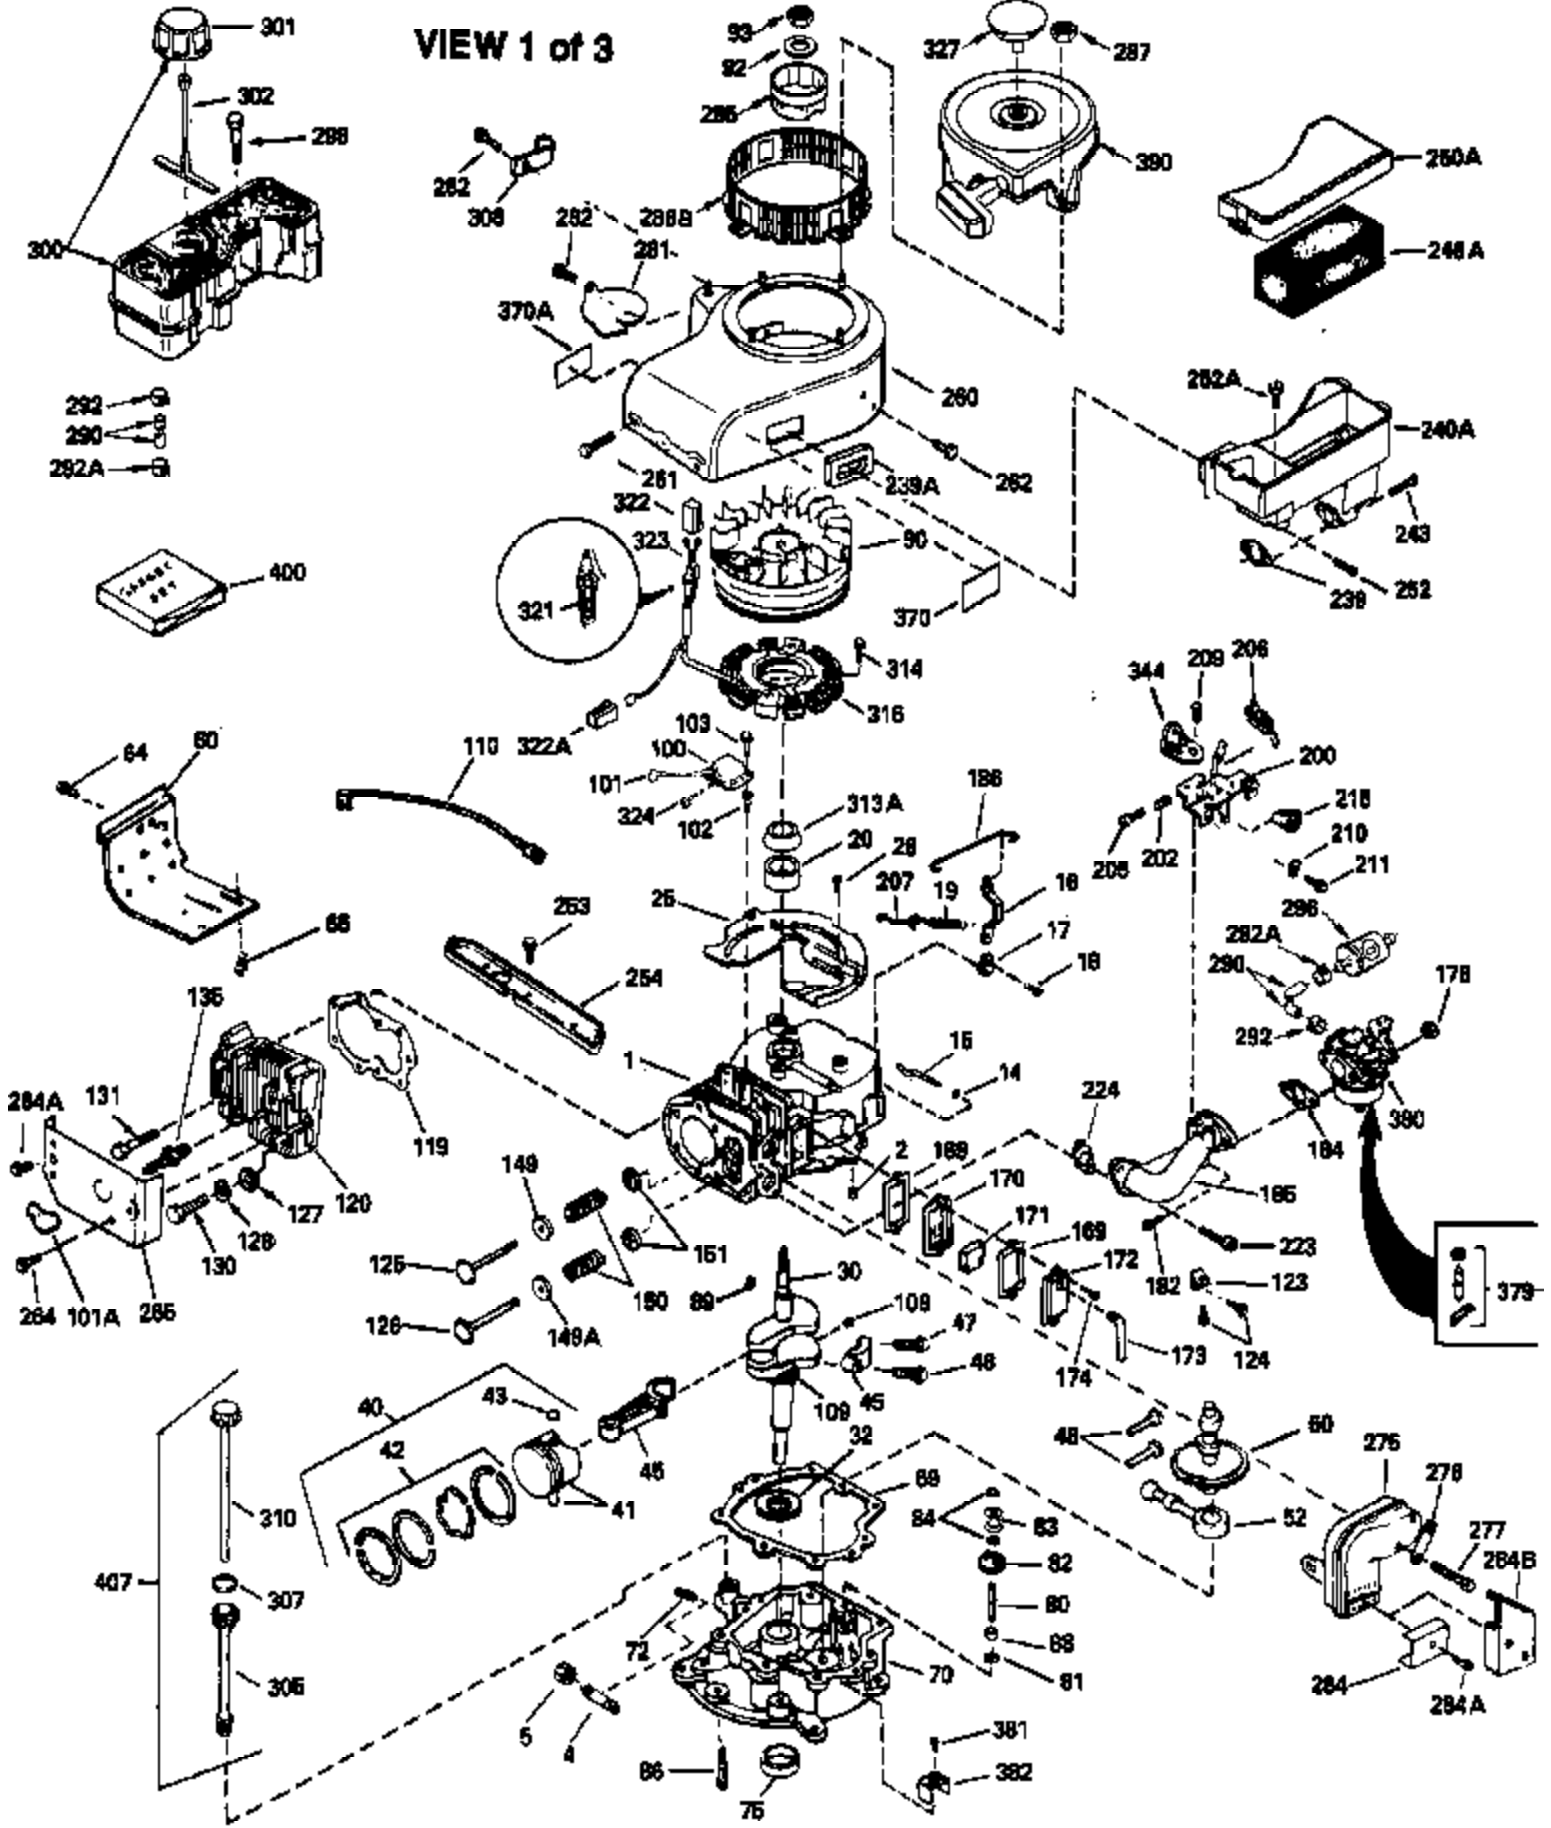

ILLUSTRATION SHOWS TYPICAL PARTS ONLY. ORDER BY PART NUMBER. PARTS NOT LISTED ARE SUPPLIED BY OEM.

Ref #	Part Number	Qty	Description
1	34908A		Cylinder (Incl. 2 & 20) (3-5/16" Bore)
2	27652		Pin, Dowel
14	28277		Washer, Flat
15	35082		Rod, Governor
16	32651		Lever, Governor
17	31335		Clamp, Governor lever
18	650548		Screw, 8-32 x 5/16"
19	34043		Spring, Extension
20	32630		Seal, Oil
25	35256A		Baffle, Blower housing
26	650561		Screw, 1/4-20 x 5/8"
30	35199		Crankshaft (Incl. 108 & 109)
32	35653		Washer (1-3/8" I.D. 1-3/4" O.D. .015" thick)
40	34860A		Piston, Pin & Ring Set (Std.)(3-5/16" Bore)
40	34861A		Piston, Pin & Ring Set (.010" OS)
40	34862A		Piston, Pin & Ring Set (.020" OS)
41	34863		Piston & Pin Ass'y. (Std.)(Incl.43)(3 -5/16")
41	34864		Piston & Pin Ass'y. (.010" OS) (Incl. 43)
41	34865		Piston & Pin Ass'y. (.020" OS) (Incl. 43)
42	34866A		Ring Set (Std.) (3-5/16" Bore)
42	34867A		Ring Set (.010" OS)
42	34868A		Ring Set (.020" OS)
43	27888		Ring, Piston pin retaining
45	32591C		Rod Assy., Connecting (Incl. 47)
47	650662C		Bolt, Connecting rod (2 pieces)
48	34034		Lifter, Valve
50	34040		Camshaft (MCR)
52	31356		Pump Assy., Oil
60	33273A		Extension, Blower housing
64	30063		Screw, Torx T-30, 1/4-20 x 1/2"
65	650128		Screw, 10-24 x 1/2"
69	35262		* Gasket, Mounting flange
70	33580		Flange Ass'y. (Incl. 72, 75, 80 & 81)
72	31927		Plug, Pipe
75	31950		Seal, Oil
80	30668		Shaft, Mechanical governor
81	30590A		Washer, Flat
82	30591		Gear Assy., Governor (Incl. 81)
83	30588A		Spool, Governor
84	29193		Ring, Retaining
86	650833		Screw, 1/4-20 x 1-3/16"
88	31707A		Governor Spacer Assy. (Incl. 81)
89	32589		Key, Flywheel
90	611094		Flywheel (7 amp) (w/ring gear)
92	650815		Washer, Belleville
93	8116		Nut, Hex, 1/2-20
100	35135		Solid State Assy.
101	610118		Cover, Spark plug (Use as required)
102	650872		Stud, Solid State mounting
103	650814		Screw, Torx T-15, 10-24 x 1"
108	29783		Pin, Crankshaft
109	33245		Gear, Crankshaft
110	35182		Wire, Ground
119	34923A		* Gasket, Cylinder head
120	34030		Head, Cylinder
123	33261		Bracket, Intake pipe
124	650738		Screw, 1/4-20 x 5/8"
125	27878A		Exhaust Valve (Std.) (Incl. 151)