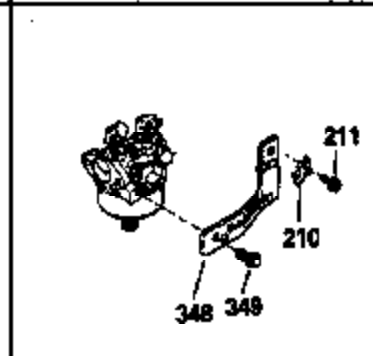

ILLUSTRATION SHOWS TYPICAL PARTS ONLY. ORDER BY PART NUMBER. PARTS NOT LISTED ARE SUPPLIED BY DEM.

Ref #	Part Number	Qty	Description
16	32651		Lever, Governor
19	34043		Spring, Extension
19A	35203		Spring, Extension
64	30063		Screw, Torx T-30, 1/4-20 x 1/2"
70	33580		Flange Ass'y. (Incl. 72, 75, 80 & 81)
72	31927		Plug, Pipe
92	650815		Washer, Belleville
103	650814		Screw, Torx T-15, 10-24 x 1"
186	33860		Link, Governor-to-throttle
202	33802		Spring, Compression
205	650777		Screw, 6-32 x 21/32"
210	27793		Clip, Conduit
211	28942		Screw, 10-32 x 3/8"
216	35202A		R.P.M. Adj. Lever (Incl.19A,209A,212, 222,239)
222	650807		Screw, 10-32 x 27/64"
240	34909		Body, Air cleaner
243	650834		Screw, 10-32 x 1-17/32"
274	27930		* Exhaust Gasket (use as required)
277	650729		Screw, 5/16-18 x 3-3/16" (Use As Req.)
277	651002		Screw, 5/16-18 x 4-3/16" (Use As Req.)
277	30196		Screw, 5/16-18 x 3/4" (Use As Req.)
285	32125		Cup, Starter
286A	35194		Screen, Starter
287	29752		Nut & Whizlock, 1/4-28
319	650874		Screw, 10-32 x 15/32"
320	611098		Regulator, Rectifier (7 amp DC)
325A	29443		Clip, Fuel line
361	30063		Screw, Torx T-30, 1/4-20 x 1/2"
390	590479		Rewind Starter NOTE: Replacement hardware may differ when servicing starter assy. or blower housing. Refer to Service Bulletin 508. (Refer to Division 5, Section C, page 30 for breakdown or Fiche 10A, Grid G-9))
395	33605		Electric Starter Motor (12 Volt) NOTE: Engine requires a ringgear flywheel (611091 minimum) and the cylinder must have drilled and tapped starter mounting bosses to add the electric starter. (Refer to Division 5, Section D, page 20 for breakdown or Fiche 10A, Grid G-11)
415	730130		Exh.Adapter Kit (Incl. 274 & 277)(As req.)