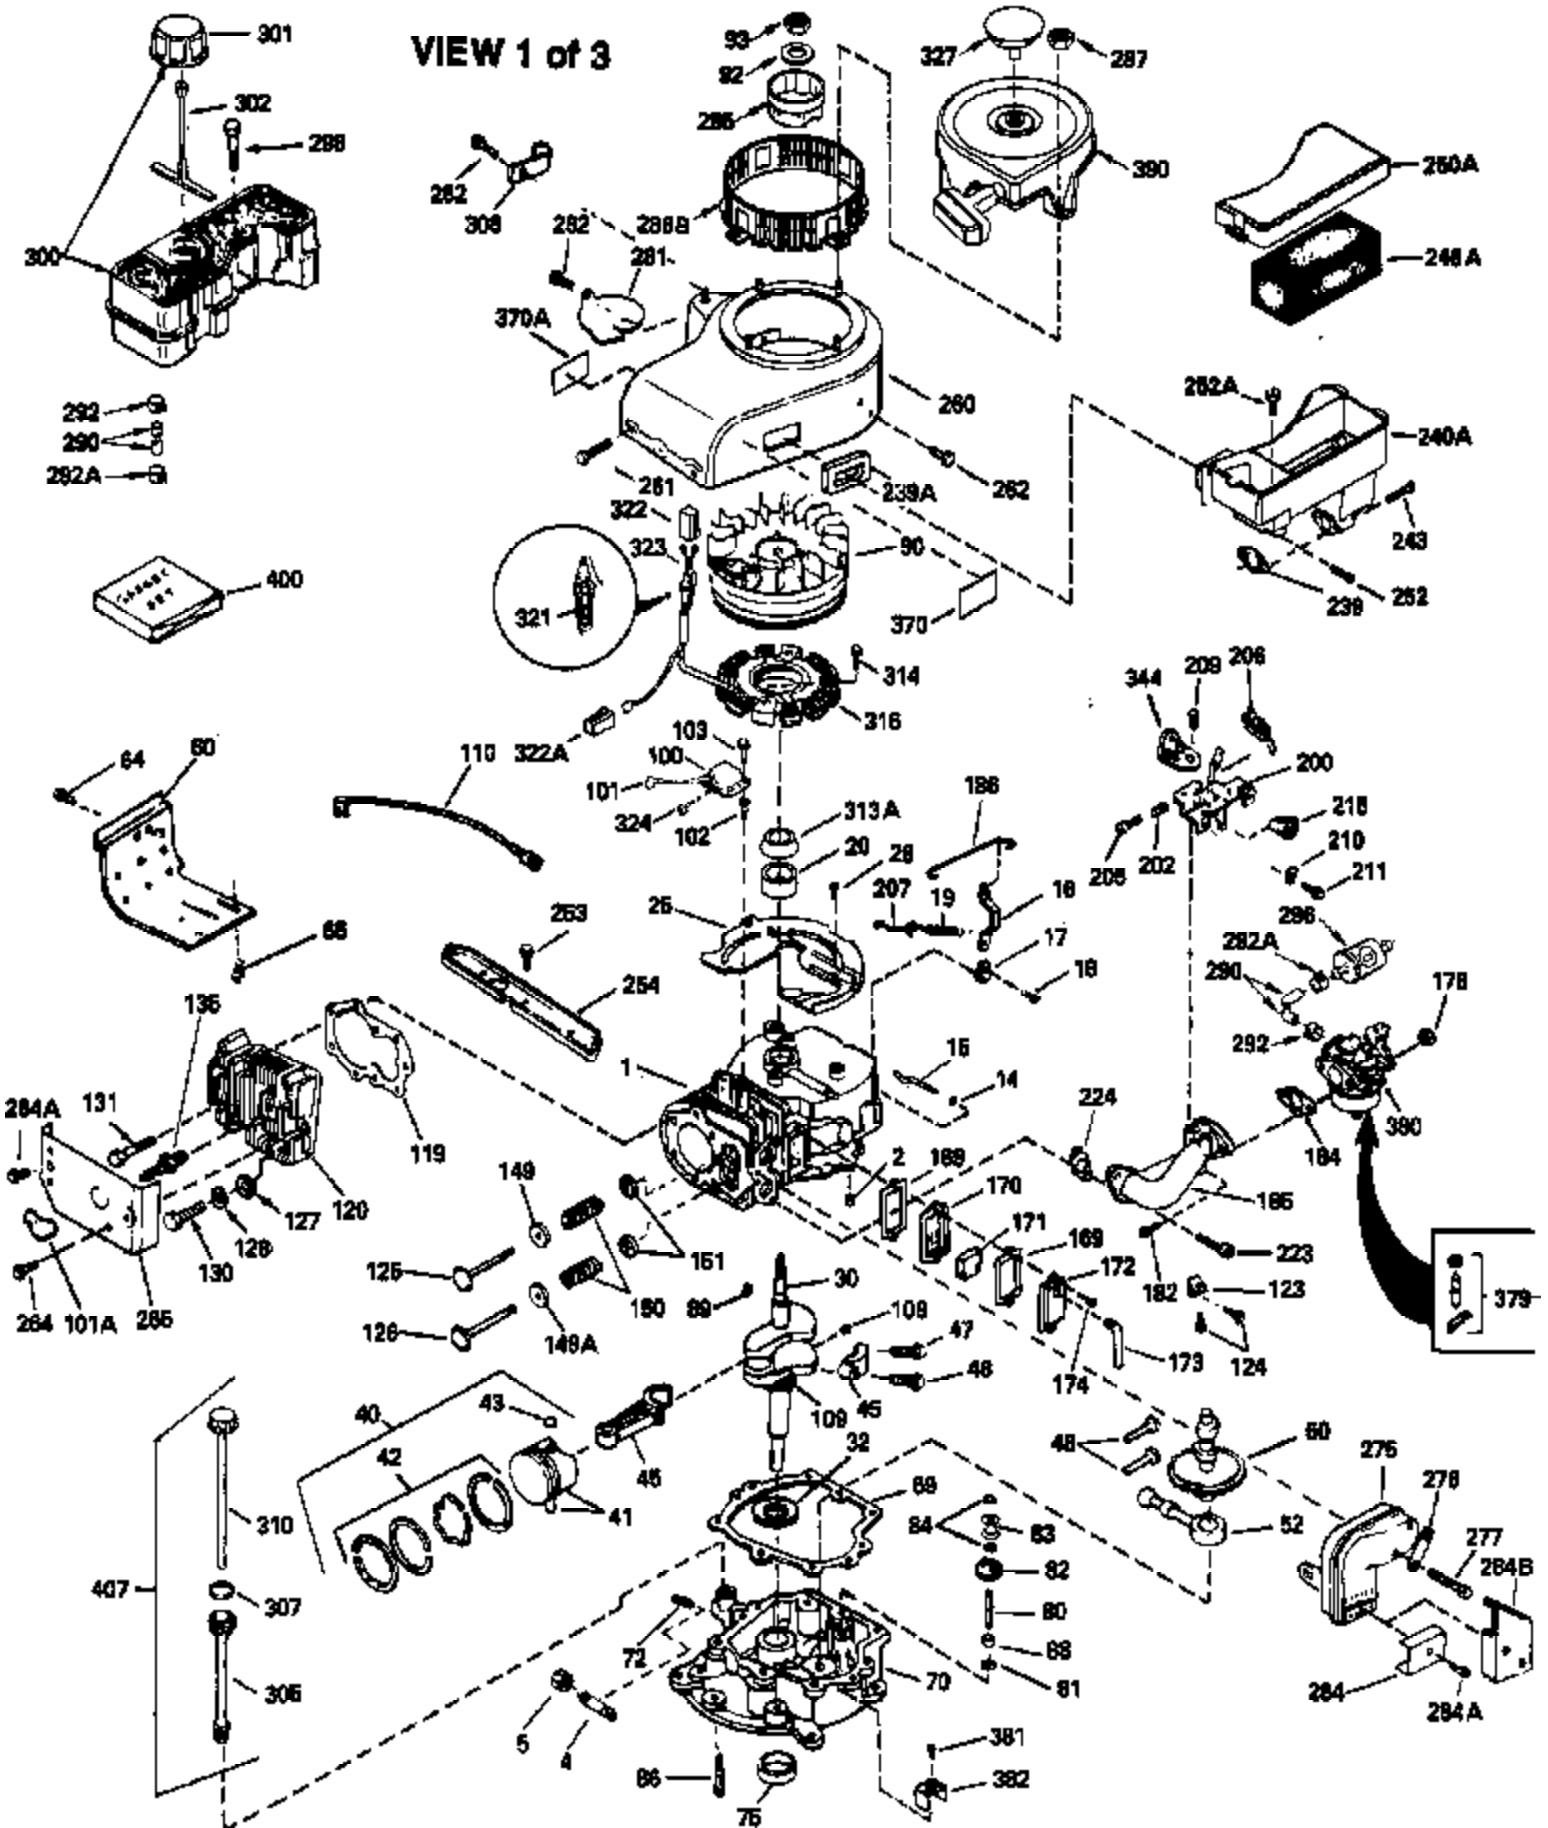

ILLUSTRATION SHOWS TYPICAL PARTS ONLY. ORDER BY PART NUMBER. PARTS NOT LISTED ARE SUPPLIED BY OEM.

Engine Parts List #1

Ref #	Part Number	Qty	Description
1	34908A		Cylinder (Incl. 2 & 20) (3-5/16" Bore)
2	27652		Pin, Dowel
14	28277		Washer, Flat
15	33577		Rod, Governor
16	32651		Lever, Governor
17	31335		Clamp, Governor lever
18	650548		Screw, 8-32 x 5/16"
19	31361		Spring, Governor
20	32630		Seal, Oil
25	35256A		Baffle, Blower housing
26	650561		Screw, 1/4-20 x 5/8"
30	33294B		Crankshaft (Incl. 108 & 109)
32	35653		Washer (1-3/8" I.D. 1-3/4" O.D. .015" thick)
40	34860A		Piston, Pin & Ring Set (Std.)(3-5/16" Bore)
40	34861A		Piston, Pin & Ring Set (.010" OS)
40	34862A		Piston, Pin & Ring Set (.020" OS)
41	34863		Piston & Pin Ass'y. (Std.)(Incl.43)(3 -5/16")
41	34864		Piston & Pin Ass'y. (.010" OS) (Incl. 43)
41	34865		Piston & Pin Ass'y. (.020" OS) (Incl. 43)
42	34866A		Ring Set (Std.) (3-5/16" Bore)
42	34867A		Ring Set (.010" OS)
42	34868A		Ring Set (.020" OS)
43	27888		Ring, Piston pin retaining
45	32591C		Rod Assy., Connecting (Incl. 47)
47	650662C		Bolt, Connecting rod (2 pieces)
48	34034		Lifter, Valve
50	34040		Camshaft (MCR)
52	31356		Pump Assy., Oil
60	33273A		Extension, Blower housing
64	30063		Screw, Torx T-30, 1/4-20 x 1/2"
65	650128		Screw, 10-24 x 1/2"
69	35262		* Gasket, Mounting flange
70	33580		Flange Ass'y. (Incl. 72, 75, 80 & 81)
72	31927		Plug, Pipe
75	31950		Seal, Oil
80	30668		Shaft, Mechanical governor
81	30590A		Washer, Flat
82	30591		Gear Assy., Governor (Incl. 81)
83	30588A		Spool, Governor
84	29193		Ring, Retaining
86	650833		Screw, 1/4-20 x 1-3/16"
88	31707A		Governor Spacer Assy. (Incl. 81)
89	32589		Key, Flywheel
92	650815		Washer, Belleville
93	8116		Nut, Hex, 1/2-20
101	610118		Cover, Spark plug (Use as required)
103	650489		Screw, 1/4-20 x 5/8"
108	29783		Pin, Crankshaft
109	33245		Gear, Crankshaft
110	33953		Ground Wire
119	34923A		* Gasket, Cylinder head
120	34030		Head, Cylinder
123	33261		Bracket, Intake pipe
124	650738		Screw, 1/4-20 x 5/8"
125	27878A		Exhaust Valve (Std.) (Incl. 151)
125	27880A		Exhaust Valve (1/32" OS) (Incl. 151)
126	34035		Intake Valve (Std.) (Incl. 151)
126	34036		Intake Valve (1/32" OS) (Incl. 151)