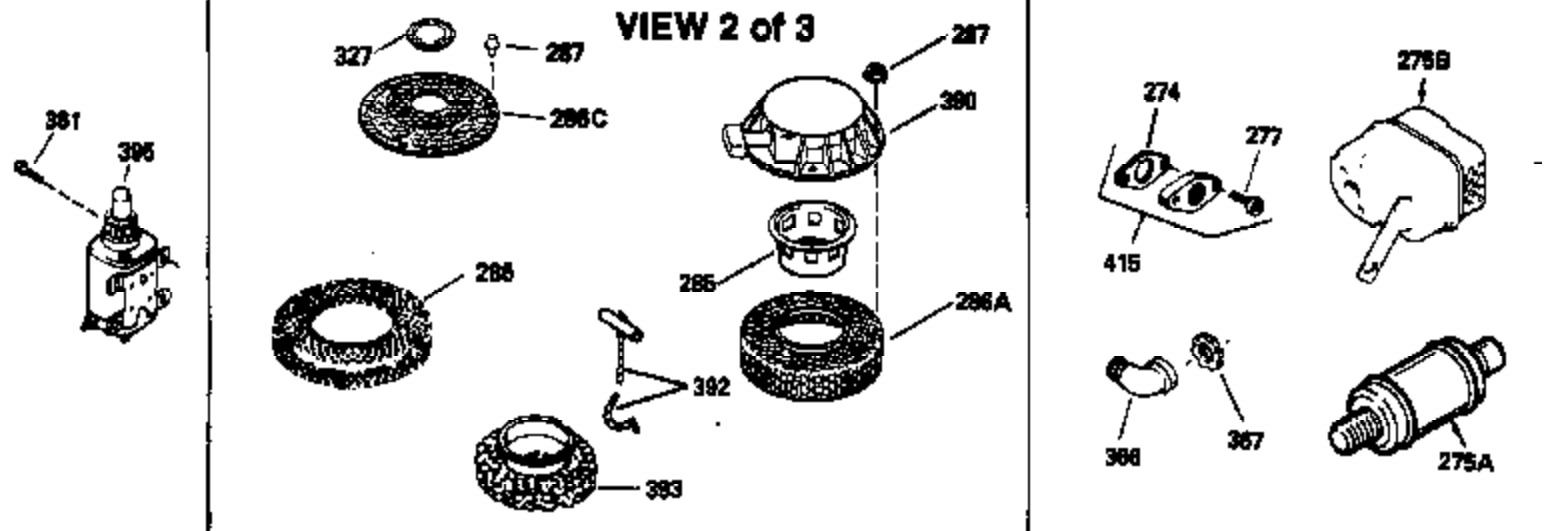

ILLUSTRATION SHOWS TYPICAL PARTS ONLY. ORDER BY PART NUMBER. PARTS NOT LISTED ARE SUPPLIED BY DEM.