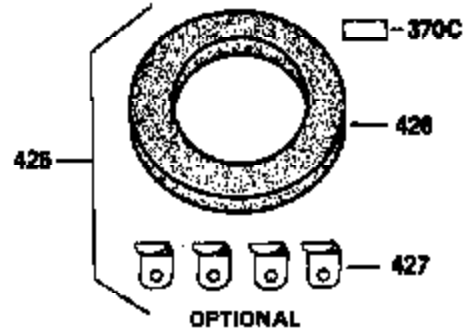

**VIEW 3 of 3
MUFFLER (QUIET)
(OPTIONAL)**

**DEBRIS SCREEN KIT
(OPTIONAL)**