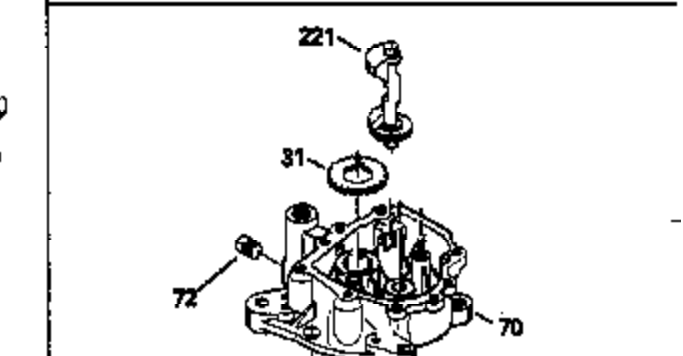

STANDARD POINT IGNITION