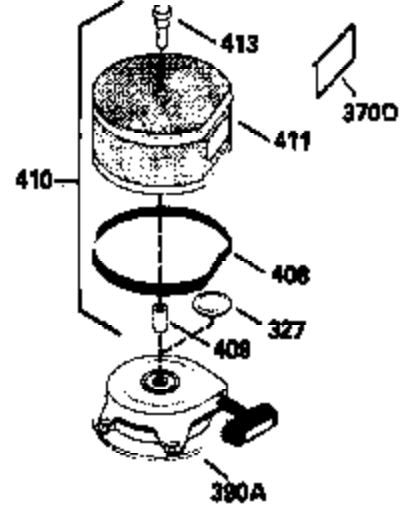

**VIEW 3 of 3
MUFFLER (QUIET)
(OPTIONAL)**

**DEBRIS SCREEN KIT
(OPTIONAL)**