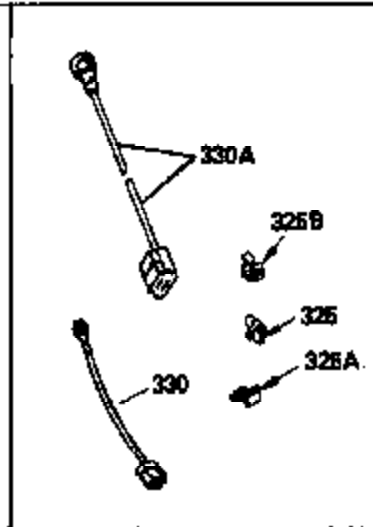

ILLUSTRATION SHOWS TYPICAL PARTS ONLY. ORDER BY PART NUMBER. PARTS NOT LISTED ARE SUPPLIED BY DEM.