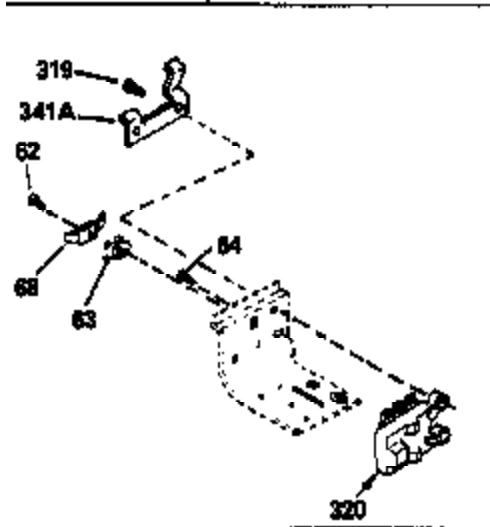

ILLUSTRATION SHOWS TYPICAL PARTS ONLY. ORDER BY PART NUMBER. PARTS NOT LISTED ARE SUPPLIED BY DEM.