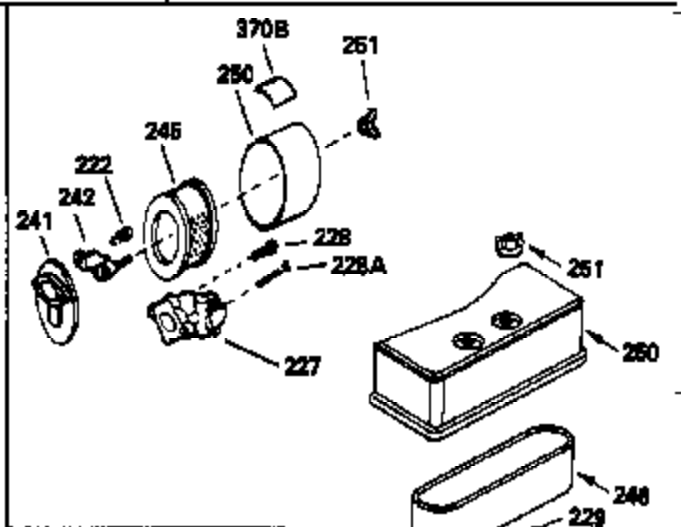

ILLUSTRATION SHOWS TYPICAL PARTS ONLY. ORDER BY PART NUMBER. PARTS NOT LISTED ARE SUPPLIED BY DEM.