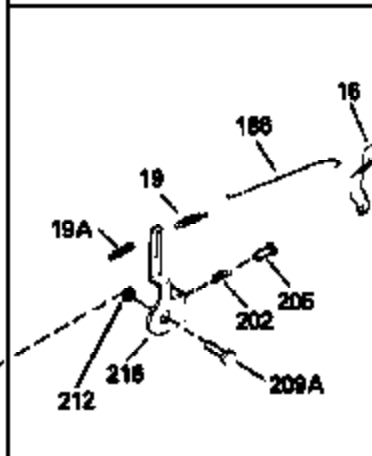

ILLUSTRATION SHOWS TYPICAL PARTS ONLY. ORDER BY PART NUMBER. PARTS NOT LISTED ARE SUPPLIED BY DEM.

Ref #	Part Number	Qty	Description
16	32651		Lever, Governor
19	31361		Spring, Governor
64	30063		Screw, Torx T-30, 1/4-20 x 1/2"
70	33580		Flange Ass'y. (Incl. 72, 75, 80 & 81)
72	31927		Plug, Pipe
92	650793		Washer, Flat
92	650815		Washer, Belleville
103	650516		Screw, 1/4-20 x 1-1/8"
186	33860		Link, Governor-to-throttle
202	31342		Spring, Compression
205	650549		Screw, 5-40 x 7/16"
210	27793		Clip, Conduit
211	28942		Screw, 10-32 x 3/8"
240	34909		Body, Air cleaner
243	650834		Screw, 10-32 x 1-17/32"
274	27930		* Exhaust Gasket (use as required)
277	650729		Screw, 5/16-18 x 3-3/16" (Use As Req.)
277	651002		Screw, 5/16-18 x 4-3/16" (Use As Req.)
277	30196		Screw, 5/16-18 x 3/4" (Use As Req.)
286	33816		Hub & Screen Assy., Starter
313	33876		Gasket, Stator
319	650874		Screw, 10-32 x 15/32"
320	610938		Regulator, Rectifier (7 amp)
327	33817		Plug, Screen
341A	32765		Clamp, Blower housing extension
361	30063		Screw, Torx T-30, 1/4-20 x 1/2"
375	610979		Magneto (w/ring gear) (12 volt, 7 amp) NOTE: The following complete magnetos are not available as an assembly. The magneto numbers are shown for reference purposes only. Order component parts individually, as shown in parts breakdown. (Refer to Division 5 Section B, page 36 for breakdown or Fi
377	30547A		Contact Assy., Breaker
395	33605		Electric Starter Motor (12 Volt) NOTE: Engine requires a ring gear flywheel (611091 minimum) and the cylinder must have drilled and tapped starter mounting bosses to add the electric starter. (Refer to Division 5, Section D, page 20 for breakdown or Fiche 10A, Grid G-11)
415	730130		Exh.Adapter Kit (Incl. 274 & 277)(As req.)