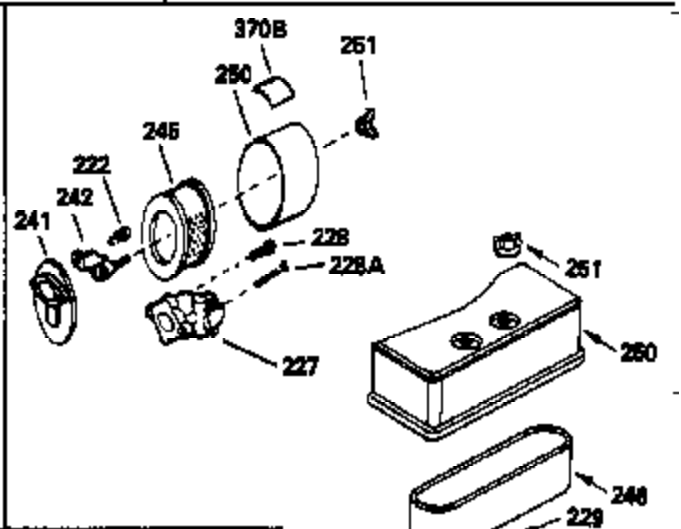

ILLUSTRATION SHOWS TYPICAL PARTS ONLY. ORDER BY PART NUMBER. PARTS NOT LISTED ARE SUPPLIED BY DEM.

Ref #	Part Number	Qty	Description
16	32651		Lever, Governor
19	31361		Spring, Governor
64	30063		Screw, Torx T-30, 1/4-20 x 1/2"
70	33580		Flange Ass'y. (Incl. 72, 75, 80 & 81)
72	31927		Plug, Pipe
92	650793		Washer, Flat
92	650815		Washer, Belleville
103	650516		Screw, 1/4-20 x 1-1/8"
186	33860		Link, Governor-to-throttle
202	31342		Spring, Compression
205	650549		Screw, 5-40 x 7/16"
210	27793		Clip, Conduit
211	28942		Screw, 10-32 x 3/8"
240	34909		Body, Air cleaner
243	650834		Screw, 10-32 x 1-17/32"
274	27930		* Exhaust Gasket (use as required)
277	650729		Screw, 5/16-18 x 3-3/16" (Use As Req.)
277	651002		Screw, 5/16-18 x 4-3/16" (Use As Req.)
277	30196		Screw, 5/16-18 x 3/4" (Use As Req.)
286	33816		Hub & Screen Assy., Starter
313	33876		Gasket, Stator
319	650874		Screw, 10-32 x 15/32"
320	610938		Regulator, Rectifier (7 amp)
327	33817		Plug, Screen
341A	32765		Clamp, Blower housing extension
361	30063		Screw, Torx T-30, 1/4-20 x 1/2"
375	610979		Magneto (w/ring gear) (12 volt, 7 amp) NOTE: The following complete magnetos are not available as an assembly. The magneto numbers are shown for reference purposes only. Order component parts individually, as shown in parts breakdown. (Refer to Division 5 Section B, page 36 for breakdown or Fi
377	30547A		Contact Assy., Breaker
395	33605		Electric Starter Motor (12 Volt) NOTE: Engine requires a ring gear flywheel (611091 minimum) and the cylinder must have drilled and tapped starter mounting bosses to add the electric starter. (Refer to Division 5, Section D, page 20 for breakdown or Fiche 10A, Grid G-11)
415	730130		Exh.Adapter Kit (Incl. 274 & 277)(As req.)