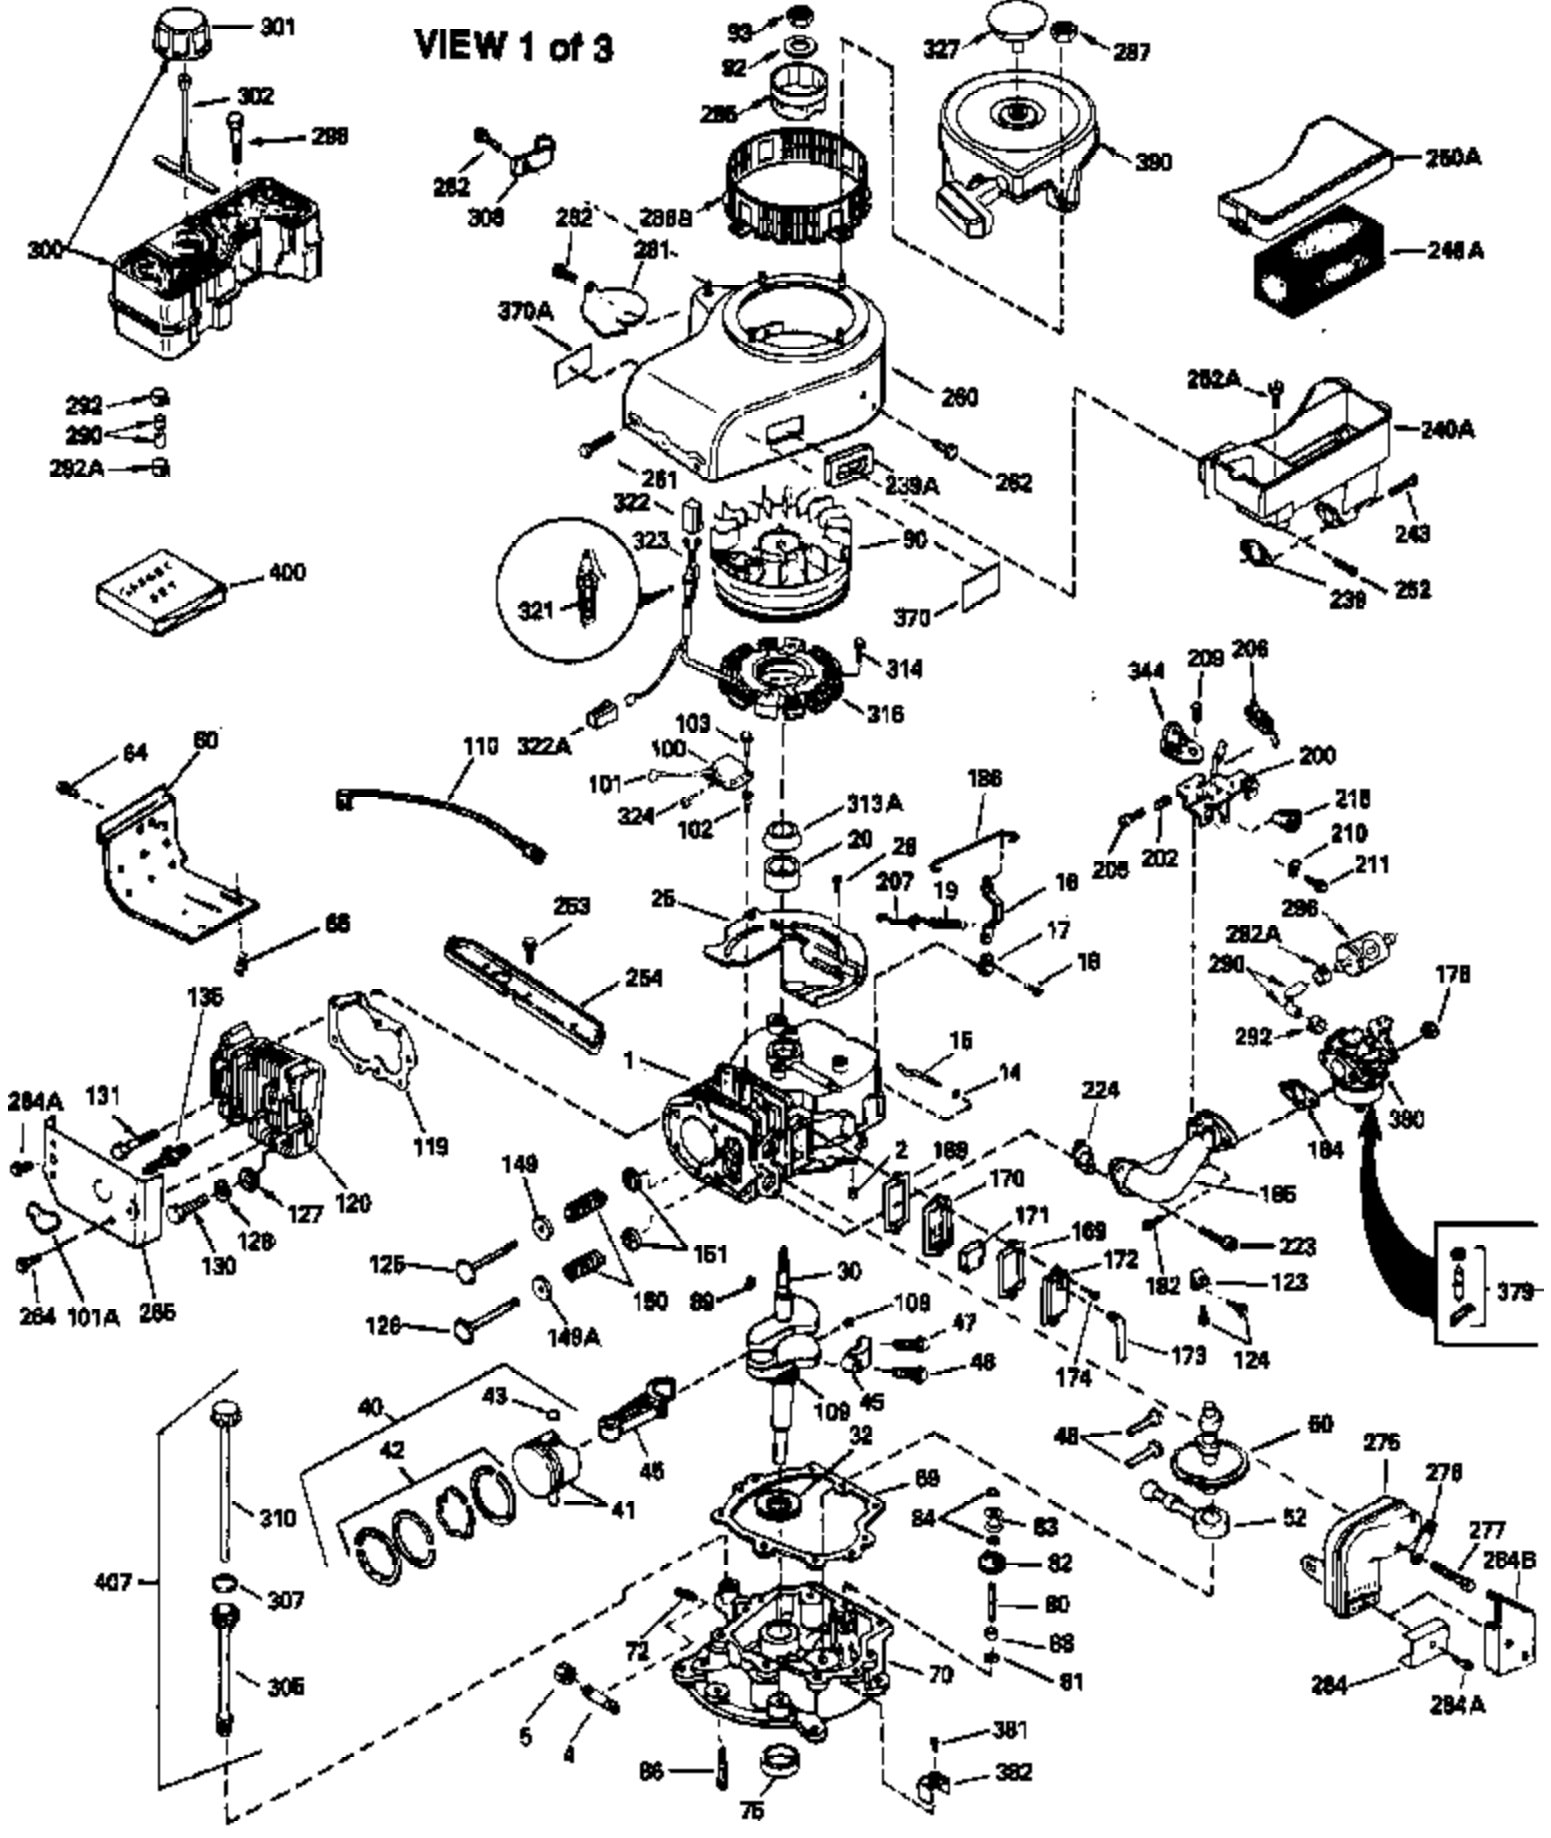

ILLUSTRATION SHOWS TYPICAL PARTS ONLY. ORDER BY PART NUMBER. PARTS NOT LISTED ARE SUPPLIED BY OEM.

Engine Parts List #1

Ref #	Part Number	Qty	Description
1	34908A		Cylinder (Incl. 2 & 20) (3-5/16" Bore)
2	27652		Pin, Dowel
14	28277		Washer, Flat
15	33577		Rod, Governor
16	32651		Lever, Governor
17	31335		Clamp, Governor lever
18	650548		Screw, 8-32 x 5/16"
19	31361		Spring, Governor
20	32630		Seal, Oil
25	35256A		Baffle, Blower housing
26	650561		Screw, 1/4-20 x 5/8"
30	34471A		Crankshaft (Incl. 108 & 109)
32	35653		Washer (1-3/8" I.D. 1-3/4" O.D. .015" thick)
40	34860A		Piston, Pin & Ring Set (Std.)(3-5/16" Bore)
40	34861A		Piston, Pin & Ring Set (.010" OS)
40	34862A		Piston, Pin & Ring Set (.020" OS)
41	34863		Piston & Pin Ass'y. (Std.)(Incl.43)(3 -5/16")
41	34864		Piston & Pin Ass'y. (.010" OS) (Incl. 43)
41	34865		Piston & Pin Ass'y. (.020" OS) (Incl. 43)
42	34866A		Ring Set (Std.) (3-5/16" Bore)
42	34867A		Ring Set (.010" OS)
42	34868A		Ring Set (.020" OS)
43	27888		Ring, Piston pin retaining
45	32591C		Rod Assy., Connecting (Incl. 47)
47	650662C		Bolt, Connecting rod (2 pieces)
48	34034		Lifter, Valve
50	34040		Camshaft (MCR)
52	31356		Pump Assy., Oil
60	33273A		Extension, Blower housing
64	30063		Screw, Torx T-30, 1/4-20 x 1/2"
65	650128		Screw, 10-24 x 1/2"
69	35262		* Gasket, Mounting flange
70	33580		Flange Ass'y. (Incl. 72, 75, 80 & 81)
72	31927		Plug, Pipe
75	31950		Seal, Oil
80	30668		Shaft, Mechanical governor
81	30590A		Washer, Flat
82	30591		Gear Assy., Governor (Incl. 81)
83	30588A		Spool, Governor
84	29193		Ring, Retaining
86	650833		Screw, 1/4-20 x 1-3/16"
88	31707A		Governor Spacer Assy. (Incl. 81)
89	32589		Key, Flywheel
92	650793		Washer, Flat
92	650815		Washer, Belleville
93	8116		Nut, Hex, 1/2-20
101	610118		Cover, Spark plug (Use as required)
103	650516		Screw, 1/4-20 x 1-1/8"
108	29783		Pin, Crankshaft
109	33245		Gear, Crankshaft
119	34923A		* Gasket, Cylinder head
120	34030		Head, Cylinder
123	33261		Bracket, Intake pipe
124	650738		Screw, 1/4-20 x 5/8"
125	27878A		Exhaust Valve (Std.) (Incl. 151)
125	27880A		Exhaust Valve (1/32" OS) (Incl. 151)
126	34035		Intake Valve (Std.) (Incl. 151)
126	34036		Intake Valve (1/32" OS) (Incl. 151)