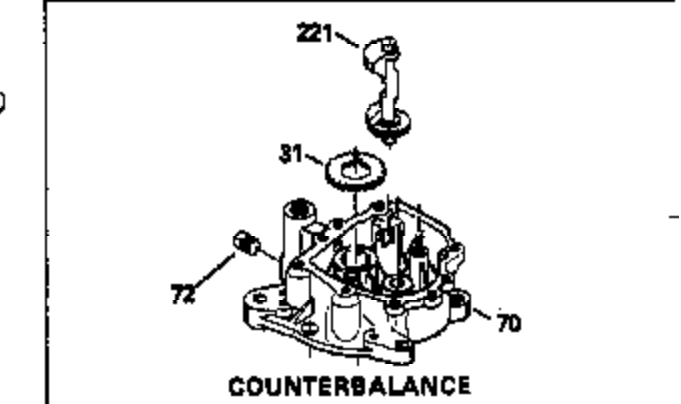

ILLUSTRATION SHOWS TYPICAL PARTS ONLY. ORDER BY PART NUMBER. PARTS NOT LISTED ARE SUPPLIED BY DEM.

Ref #	Part Number	Qty	Description
16	32651		Lever, Governor
19	31361		Spring, Governor
64	30063		Screw, Torx T-30, 1/4-20 x 1/2"
70	33580		Flange Ass'y. (Incl. 72, 75, 80 & 81)
72	31927		Plug, Pipe
92	650793		Washer, Flat
92	650815		Washer, Belleville
103	650516		Screw, 1/4-20 x 1-1/8"
186	33860		Link, Governor-to-throttle
202	31342		Spring, Compression
205	650549		Screw, 5-40 x 7/16"
210	27793		Clip, Conduit
211	28942		Screw, 10-32 x 3/8"
240	34909		Body, Air cleaner
243	650834		Screw, 10-32 x 1-17/32"
274	27930		* Exhaust Gasket (use as required)
277	650729		Screw, 5/16-18 x 3-3/16" (Use As Req.)
277	651002		Screw, 5/16-18 x 4-3/16" (Use As Req.)
277	30196		Screw, 5/16-18 x 3/4" (Use As Req.)
286	33816		Hub & Screen Assy., Starter
313	33876		Gasket, Stator
319	650874		Screw, 10-32 x 15/32"
320	610938		Regulator, Rectifier (7 amp)
327	33817		Plug, Screen
341A	32765		Clamp, Blower housing extension
361	30063		Screw, Torx T-30, 1/4-20 x 1/2"
375	610979		Magneto (w/ring gear) (12 volt, 7 amp) NOTE: The following complete magnetos are not available as an assembly. The magneto numbers are shown for reference purposes only. Order component parts individually, as shown in parts breakdown. (Refer to Division 5 Section B, page 36 for breakdown or Fi
377	30547A		Contact Assy., Breaker
395	33605		Electric Starter Motor (12 Volt) NOTE: Engine requires a ring gear flywheel (611091 minimum) and the cylinder must have drilled and tapped starter mounting bosses to add the electric starter. (Refer to Division 5, Section D, page 20 for breakdown or Fiche 10A, Grid G-11)
415	730130		Exh.Adapter Kit (Incl. 274 & 277)(As req.)