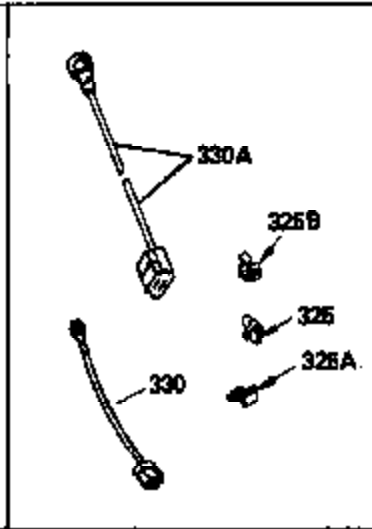

ILLUSTRATION SHOWS TYPICAL PARTS ONLY. ORDER BY PART NUMBER. PARTS NOT LISTED ARE SUPPLIED BY DEM.

Ref #	Part Number	Qty	Description
16	32651		Lever, Governor
19	31361		Spring, Governor
64	30063		Screw, Torx T-30, 1/4-20 x 1/2"
70	33580		Flange Ass'y. (Incl. 72, 75, 80 & 81)
72	31927		Plug, Pipe
92	650793		Washer, Flat
92	650815		Washer, Belleville
103	650516		Screw, 1/4-20 x 1-1/8"
186	33860		Link, Governor-to-throttle
202	31342		Spring, Compression
205	650549		Screw, 5-40 x 7/16"
210	27793		Clip, Conduit
211	28942		Screw, 10-32 x 3/8"
240	34909		Body, Air cleaner
243	650834		Screw, 10-32 x 1-17/32"
274	27930		* Exhaust Gasket (use as required)
277	650729		Screw, 5/16-18 x 3-3/16" (Use As Req.)
277	651002		Screw, 5/16-18 x 4-3/16" (Use As Req.)
277	30196		Screw, 5/16-18 x 3/4" (Use As Req.)
286	33816		Hub & Screen Assy., Starter
313	33876		Gasket, Stator
319	650874		Screw, 10-32 x 15/32"
320	610938		Regulator, Rectifier (7 amp)
327	33817		Plug, Screen
341A	32765		Clamp, Blower housing extension
361	30063		Screw, Torx T-30, 1/4-20 x 1/2"
375	610979		Magneto (w/ring gear) (12 volt, 7 amp) NOTE: The following complete magnetos are not available as an assembly. The magneto numbers are shown for reference purposes only. Order component parts individually, as shown in parts breakdown. (Refer to Division 5 Section B, page 36 for breakdown or Fi
377	30547A		Contact Assy., Breaker
395	33605		Electric Starter Motor (12 Volt) NOTE: Engine requires a ring gear flywheel (611091 minimum) and the cylinder must have drilled and tapped starter mounting bosses to add the electric starter. (Refer to Division 5, Section D, page 20 for breakdown or Fiche 10A, Grid G-11)
415	730130		Exh.Adapter Kit (Incl. 274 & 277)(As req.)