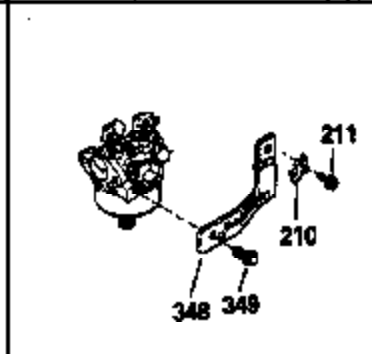

ILLUSTRATION SHOWS TYPICAL PARTS ONLY. ORDER BY PART NUMBER. PARTS NOT LISTED ARE SUPPLIED BY DEM.

Ref #	Part Number	Qty	Description
16	32651		Lever, Governor
19	31361		Spring, Governor
64	30063		Screw, Torx T-30, 1/4-20 x 1/2"
70	33580		Flange Ass'y. (Incl. 72, 75, 80 & 81)
72	31927		Plug, Pipe
92	650793		Washer, Flat
92	650815		Washer, Belleville
103	650516		Screw, 1/4-20 x 1-1/8"
186	33860		Link, Governor-to-throttle
202	31342		Spring, Compression
205	650549		Screw, 5-40 x 7/16"
210	27793		Clip, Conduit
211	28942		Screw, 10-32 x 3/8"
240	34909		Body, Air cleaner
243	650834		Screw, 10-32 x 1-17/32"
274	27930		* Exhaust Gasket (use as required)
277	650729		Screw, 5/16-18 x 3-3/16" (Use As Req.)
277	651002		Screw, 5/16-18 x 4-3/16" (Use As Req.)
277	30196		Screw, 5/16-18 x 3/4" (Use As Req.)
286	33816		Hub & Screen Assy., Starter
313	33876		Gasket, Stator
319	650874		Screw, 10-32 x 15/32"
320	610938		Regulator, Rectifier (7 amp)
327	33817		Plug, Screen
341A	32765		Clamp, Blower housing extension
361	30063		Screw, Torx T-30, 1/4-20 x 1/2"
375	610979		Magneto (w/ring gear) (12 volt, 7 amp) NOTE: The following complete magnetos are not available as an assembly. The magneto numbers are shown for reference purposes only. Order component parts individually, as shown in parts breakdown. (Refer to Division 5 Section B, page 36 for breakdown or Fi
377	30547A		Contact Assy., Breaker
395	33605		Electric Starter Motor (12 Volt) NOTE: Engine requires a ring gear flywheel (611091 minimum) and the cylinder must have drilled and tapped starter mounting bosses to add the electric starter. (Refer to Division 5, Section D, page 20 for breakdown or Fiche 10A, Grid G-11)
415	730130		Exh.Adapter Kit (Incl. 274 & 277)(As req.)