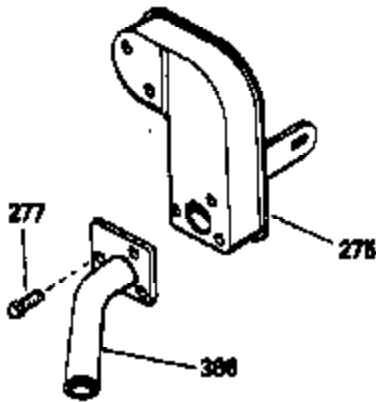

**VIEW 3 of 3
MUFFLER (QUIET)
(OPTIONAL)**

**DEBRIS SCREEN KIT
(OPTIONAL)**