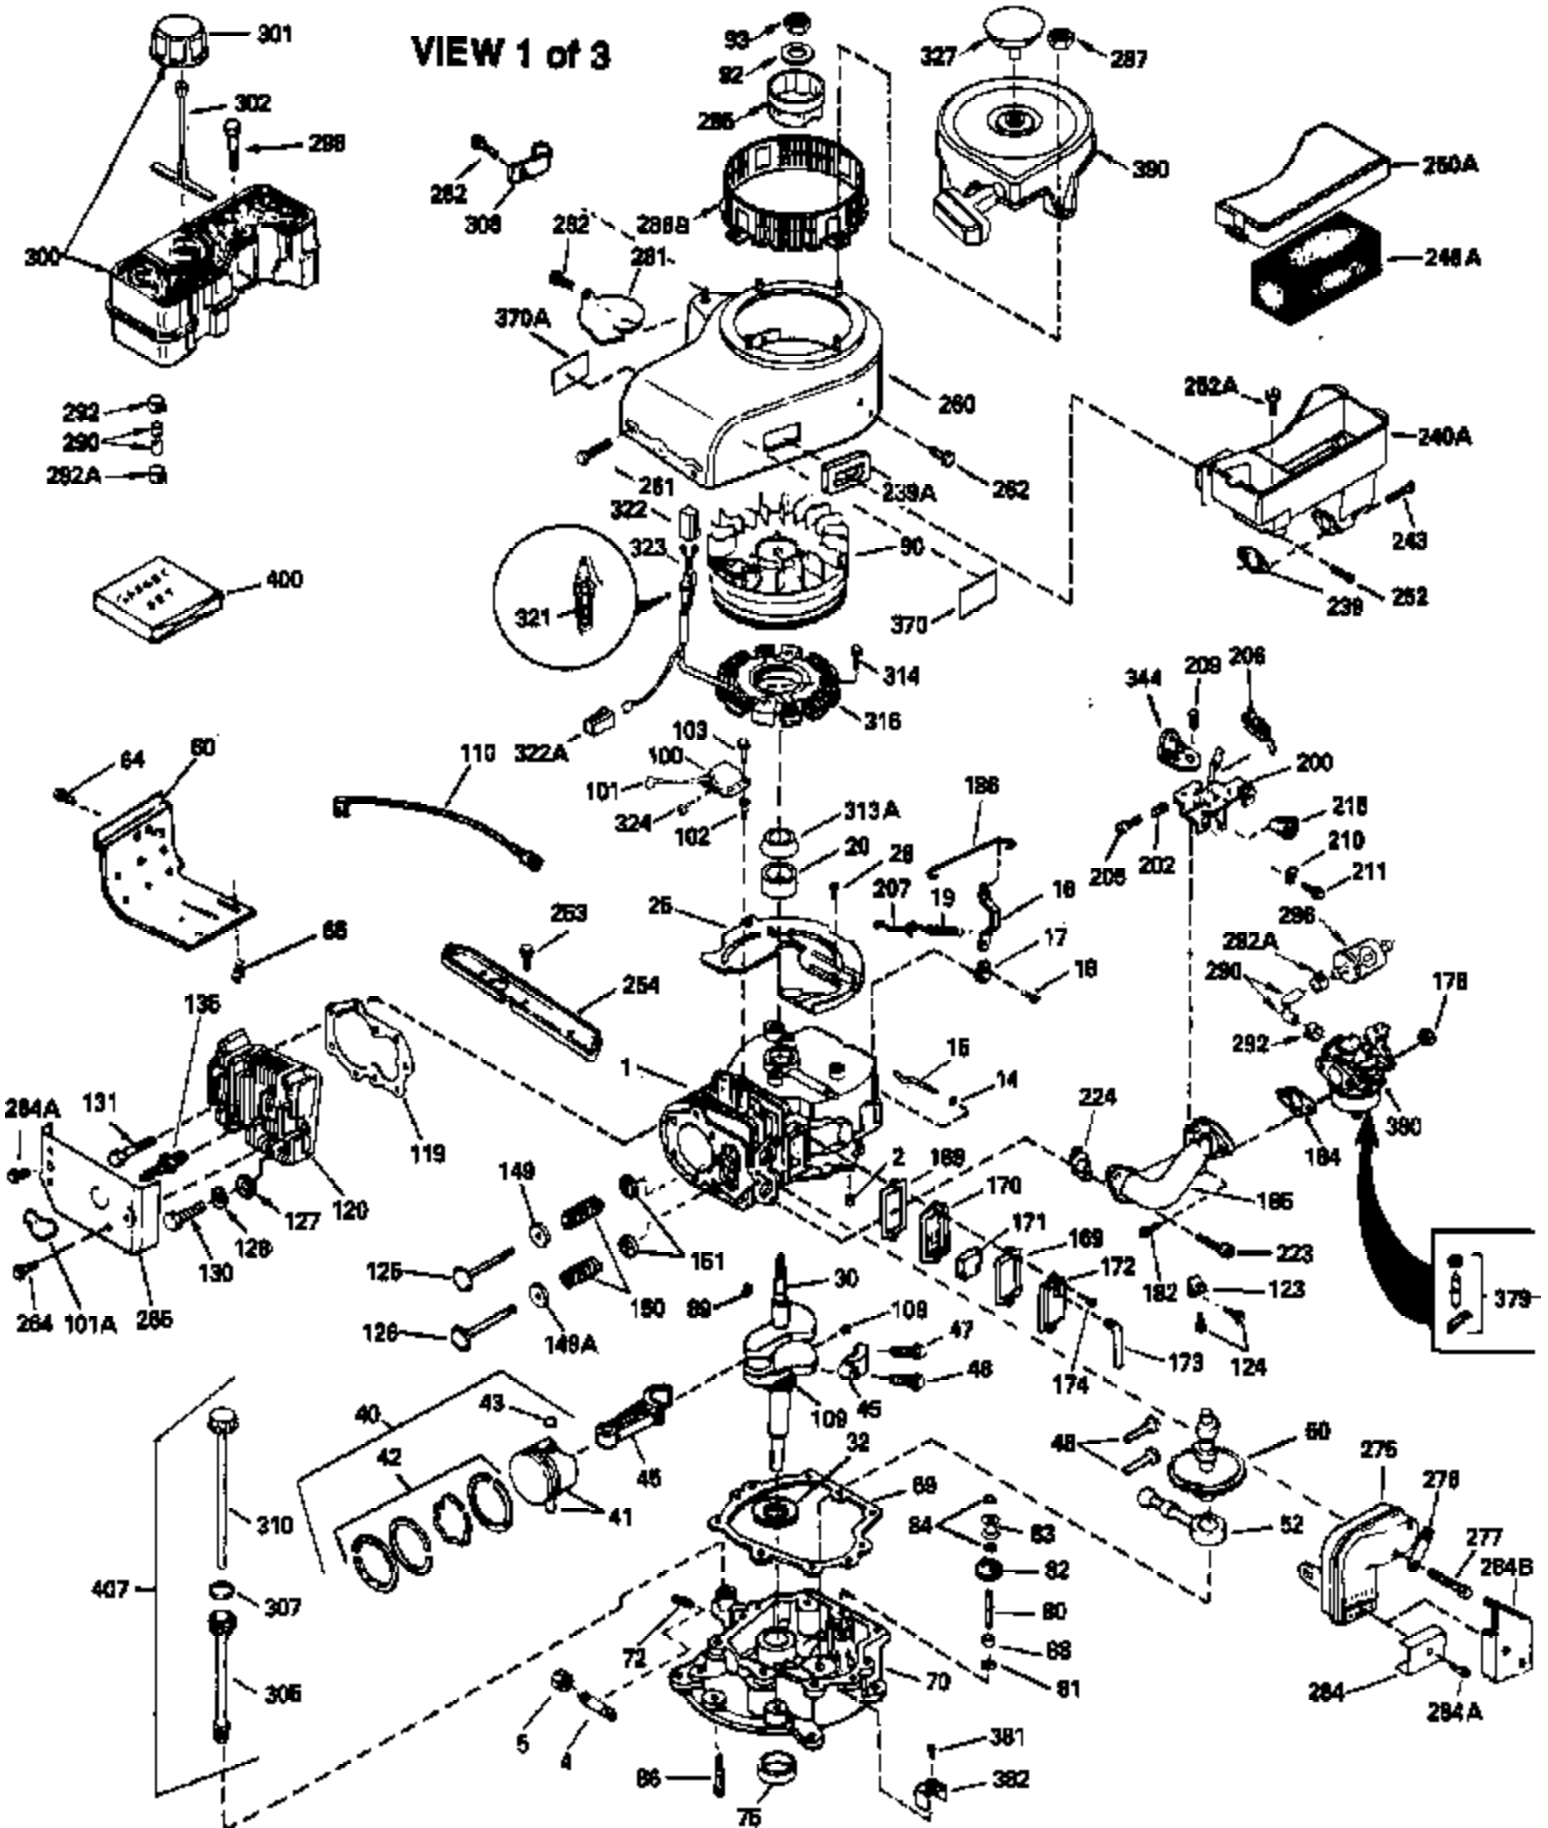

ILLUSTRATION SHOWS TYPICAL PARTS ONLY. ORDER BY PART NUMBER. PARTS NOT LISTED ARE SUPPLIED BY OEM.

Engine Parts List #1

Ref #	Part Number	Qty	Description
1	34908A		Cylinder (Incl. 2 & 20) (3-5/16" Bore)
2	27652		Pin, Dowel
14	28277		Washer, Flat
15	35082		Rod, Governor
16	32651		Lever, Governor
17	31335		Clamp, Governor lever
18	650548		Screw, 8-32 x 5/16"
19	34043		Spring, Extension
20	32630		Seal, Oil
25	35256A		Baffle, Blower housing
26	650561		Screw, 1/4-20 x 5/8"
30	34181A		Crankshaft (Incl. 108 & 109)
32	35653		Washer (1-3/8" I.D. 1-3/4" O.D. .015" thick)
40	34860A		Piston, Pin & Ring Set (Std.)(3-5/16" Bore)
40	34861A		Piston, Pin & Ring Set (.010" OS)
40	34862A		Piston, Pin & Ring Set (.020" OS)
41	34863		Piston & Pin Ass'y. (Std.)(Incl.43)(3 -5/16")
41	34864		Piston & Pin Ass'y. (.010" OS) (Incl. 43)
41	34865		Piston & Pin Ass'y. (.020" OS) (Incl. 43)
42	34866A		Ring Set (Std.) (3-5/16" Bore)
42	34867A		Ring Set (.010" OS)
42	34868A		Ring Set (.020" OS)
43	27888		Ring, Piston pin retaining
45	32591C		Rod Assy., Connecting (Incl. 47)
47	650662C		Bolt, Connecting rod (2 pieces)
48	34034		Lifter, Valve
50	34040		Camshaft (MCR)
52	31356		Pump Assy., Oil
60	33273A		Extension, Blower housing
64	30063		Screw, Torx T-30, 1/4-20 x 1/2"
65	650128		Screw, 10-24 x 1/2"
69	35262		* Gasket, Mounting flange
70	33580		Flange Ass'y. (Incl. 72, 75, 80 & 81)
72	31927		Plug, Pipe
75	31950		Seal, Oil
80	30668		Shaft, Mechanical governor
81	30590A		Washer, Flat
82	30591		Gear Assy., Governor (Incl. 81)
83	30588A		Spool, Governor
84	29193		Ring, Retaining
86	650833		Screw, 1/4-20 x 1-3/16"
88	31707A		Governor Spacer Assy. (Incl. 81)
89	32589		Key, Flywheel
92	650793		Washer, Flat
92	650815		Washer, Belleville
93	8116		Nut, Hex, 1/2-20
101	610118		Cover, Spark plug (Use as required)
103	650516		Screw, 1/4-20 x 1-1/8"
108	29783		Pin, Crankshaft
109	33245		Gear, Crankshaft
119	34923A		* Gasket, Cylinder head
120	34030		Head, Cylinder
123	33261		Bracket, Intake pipe
124	650738		Screw, 1/4-20 x 5/8"
125	27878A		Exhaust Valve (Std.) (Incl. 151)
125	27880A		Exhaust Valve (1/32" OS) (Incl. 151)
126	34035		Intake Valve (Std.) (Incl. 151)
126	34036		Intake Valve (1/32" OS) (Incl. 151)