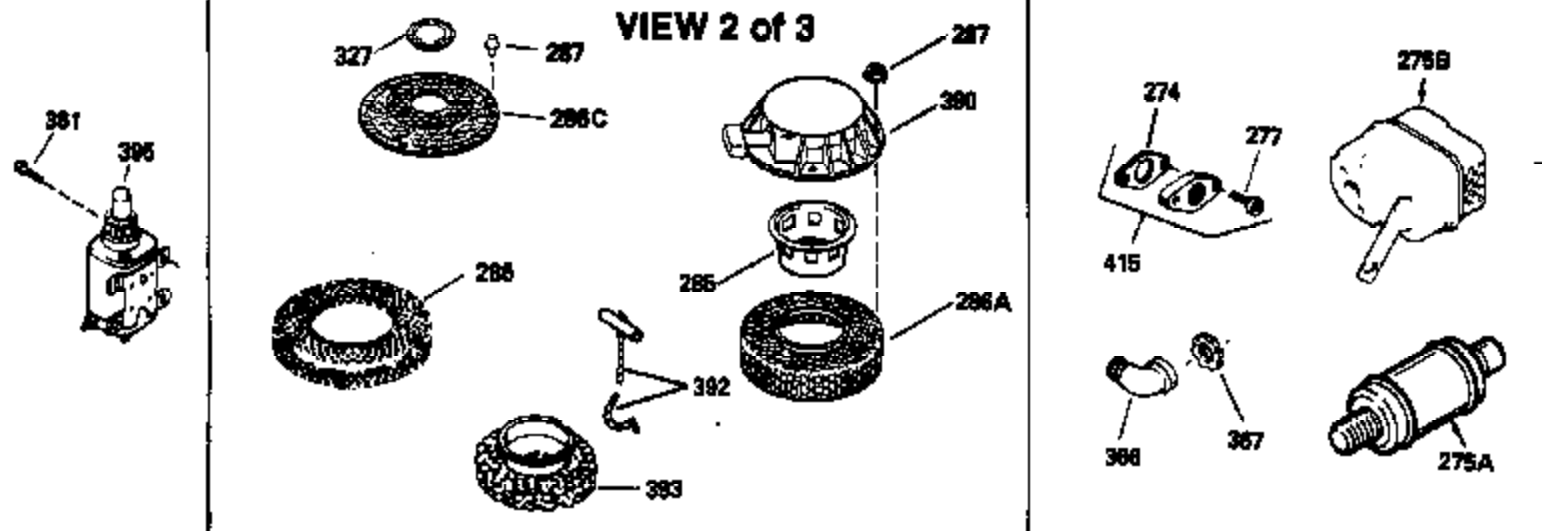

ILLUSTRATION SHOWS TYPICAL PARTS ONLY. ORDER BY PART NUMBER. PARTS NOT LISTED ARE SUPPLIED BY DEM.

Ref #	Part Number	Qty	Description
16	32651		Lever, Governor
19	31361		Spring, Governor
62	650760		Screw, 8-32 x 3/8"
63	28545		Grommet, Plastic
64	30063		Screw, Torx T-30, 1/4-20 x 1/2"
70	33767		Flange Ass'y. (Incl. 72, 75, 80 & 81)
72	31927		Plug, Pipe
72	28483		Plug, Pipe
92	650815		Washer, Belleville
103	650516		Screw, 1/4-20 x 1-1/8"
186	33860		Link, Governor-to-throttle
202	31342		Spring, Compression
205	650549		Screw, 5-40 x 7/16"
210	27793		Clip, Conduit
211	28942		Screw, 10-32 x 3/8"
240	34909		Body, Air cleaner
243	650834		Screw, 10-32 x 1-17/32"
274	27930		* Exhaust Gasket (use as required)
277	650729		Screw, 5/16-18 x 3-3/16" (Use As Req.)
277	651002		Screw, 5/16-18 x 4-3/16" (Use As Req.)
277	30196		Screw, 5/16-18 x 3/4" (Use As Req.)
286	33662		Hub & Screen Assy., Starter
287	29752		Nut & Whizlock, 1/4-28
313	33876		Gasket, Stator
361	30063		Screw, Torx T-30, 1/4-20 x 1/2"
375	610972		Magneto (w/ring gear) (12 volt, 3 amp) NOTE: The following complete magnetos are not available as an assembly. The magneto numbers are shown for reference purposes only. Order component parts individually, as shown in parts breakdown. (Refer to Division 5, Section B, page 36 for breakdown or
377	30547A		Contact Assy., Breaker
390	590479		Rewind Starter NOTE: Replacement hardware may differ when servicing starter assy. or blower housing. Refer to Service Bulletin 508. (Refer to Division 5, Section C, page 30 for breakdown or Fiche 10A, Grid G-9))
395	33605		Electric Starter Motor (12 Volt) NOTE: Engine requires a ringgear flywheel (611091 minimum) and the cylinder must have drilled and tapped starter mounting bosses to add the electric starter. (Refer to Division 5, Section D, page 20 for breakdown or Fiche 10A, Grid G-11)
415	730130		Exh.Adapter Kit (Incl. 274 & 277)(As req.)