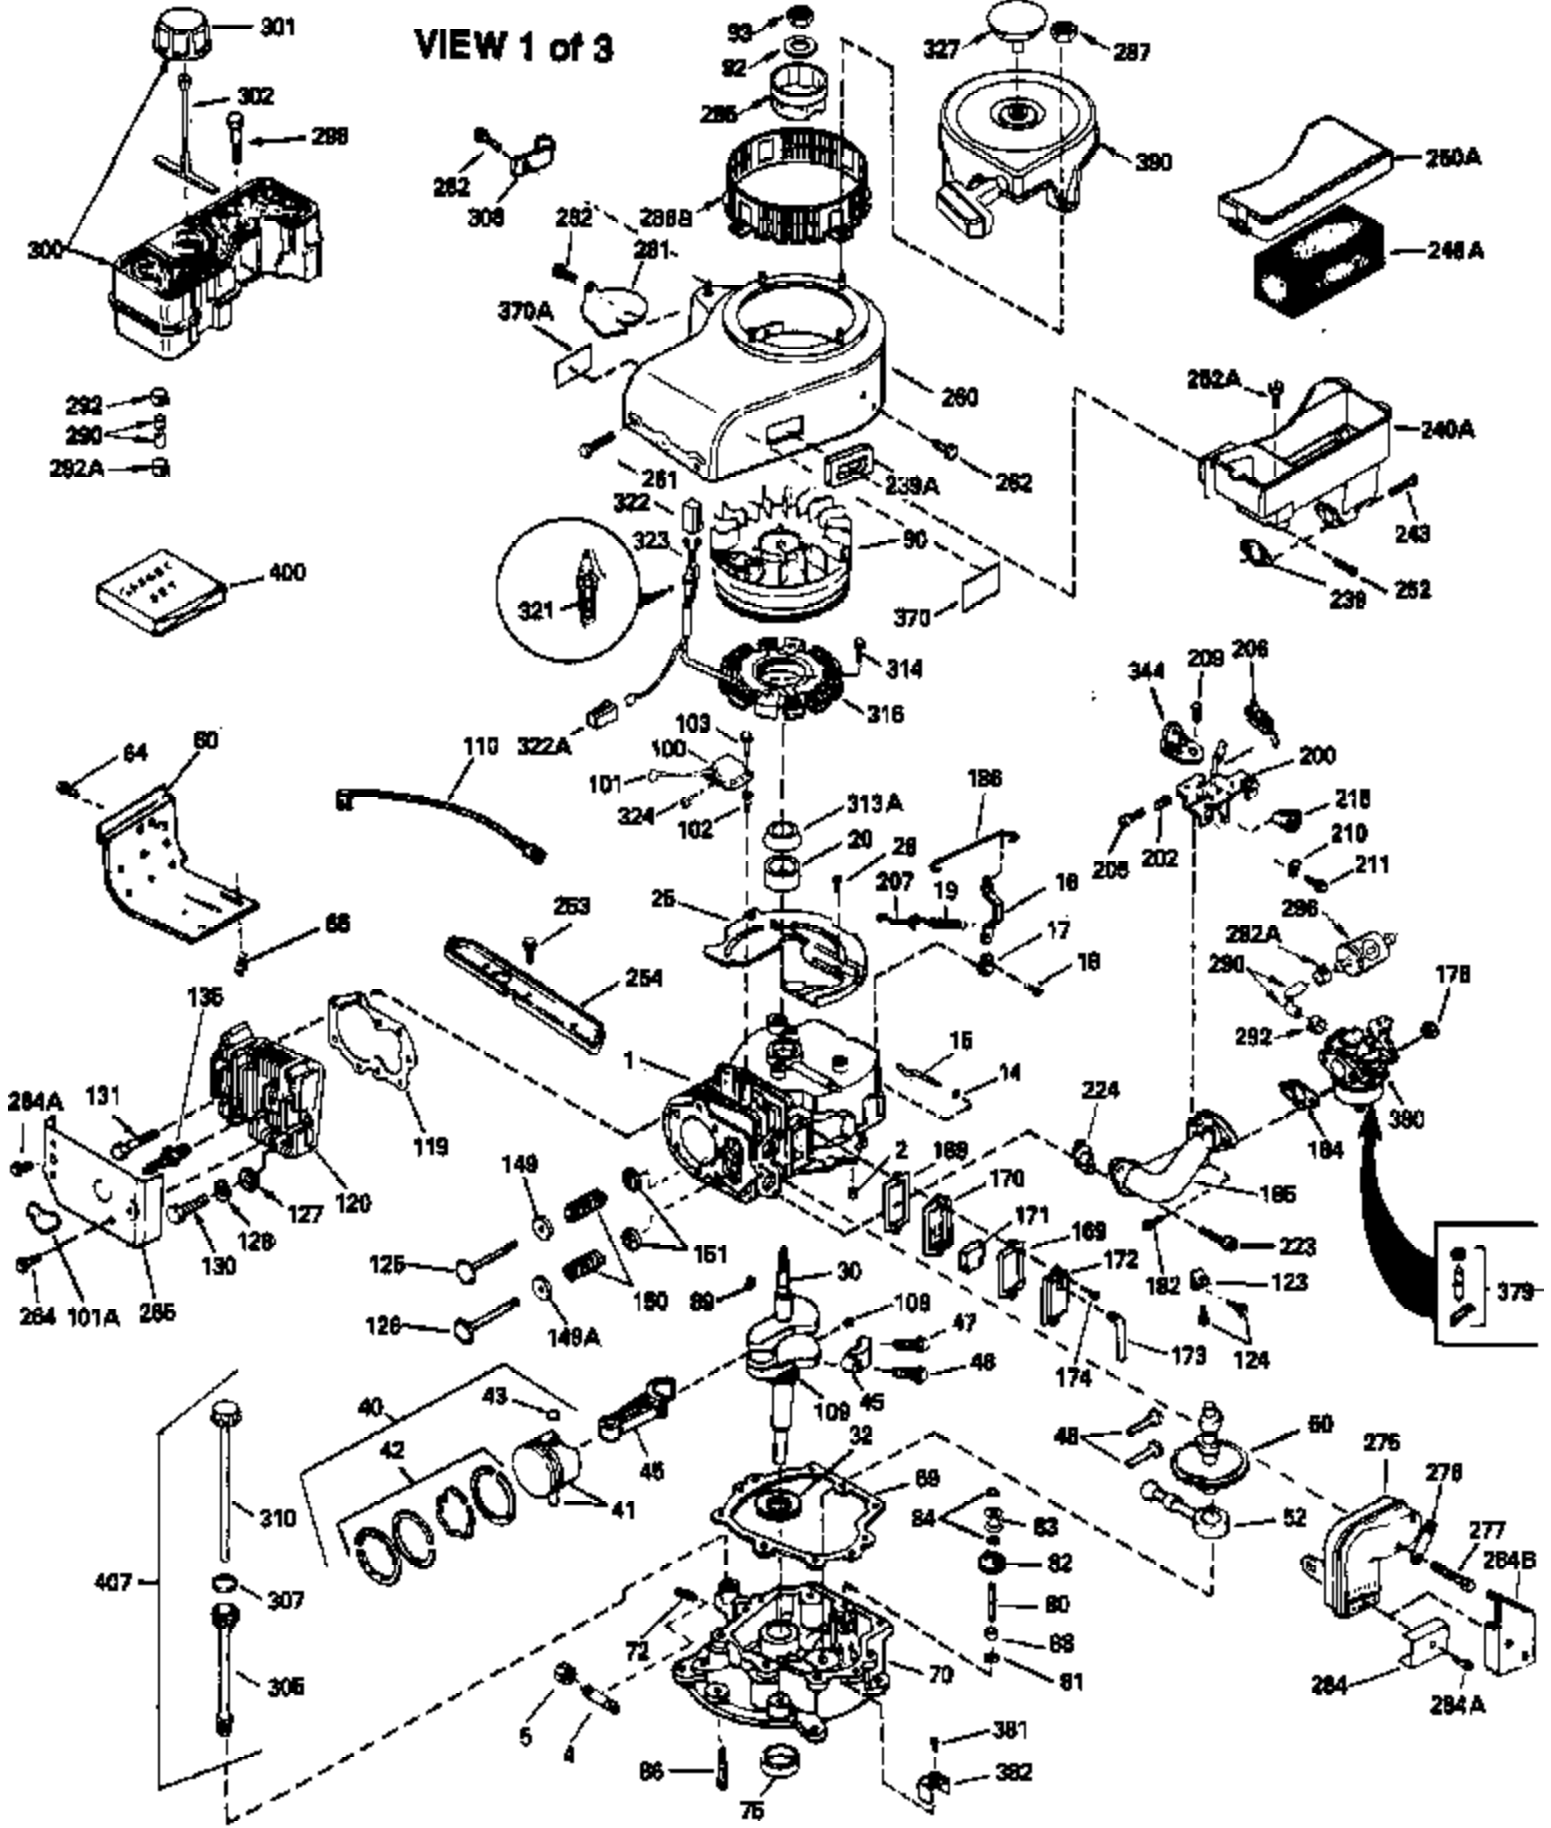

ILLUSTRATION SHOWS TYPICAL PARTS ONLY. ORDER BY PART NUMBER. PARTS NOT LISTED ARE SUPPLIED BY OEM.

VIEW 1 of 3

Engine Parts List #1

Ref #	Part Number	Qty	Description
1	34908A		Cylinder (Incl. 2 & 20) (3-5/16" Bore)
2	27652		Pin, Dowel
14	28277		Washer, Flat
15	33577		Rod, Governor
16	32651		Lever, Governor
17	31335		Clamp, Governor lever
18	650548		Screw, 8-32 x 5/16"
19	31361		Spring, Governor
20	32630		Seal, Oil
25	35256A		Baffle, Blower housing
26	650561		Screw, 1/4-20 x 5/8"
30	33644B		Crankshaft (Incl. 108 & 109)
32	35653		Washer (1-3/8" I.D. 1-3/4" O.D. .015" thick)
40	34860A		Piston, Pin & Ring Set (Std.)(3-5/16" Bore)
40	34861A		Piston, Pin & Ring Set (.010" OS)
40	34862A		Piston, Pin & Ring Set (.020" OS)
41	34863		Piston & Pin Ass'y. (Std.)(Incl.43)(3 -5/16")
41	34864		Piston & Pin Ass'y. (.010" OS) (Incl. 43)
41	34865		Piston & Pin Ass'y. (.020" OS) (Incl. 43)
42	34866A		Ring Set (Std.) (3-5/16" Bore)
42	34867A		Ring Set (.010" OS)
42	34868A		Ring Set (.020" OS)
43	27888		Ring, Piston pin retaining
45	32591C		Rod Assy., Connecting (Incl. 47)
47	650662C		Bolt, Connecting rod (2 pieces)
48	34034		Lifter, Valve
50	34040		Camshaft (MCR)
52	31356		Pump Assy., Oil
60	33273A		Extension, Blower housing
64	30063		Screw, Torx T-30, 1/4-20 x 1/2"
65	650128		Screw, 10-24 x 1/2"
69	35262		* Gasket, Mounting flange
70	33767		Flange Ass'y. (Incl. 72, 75, 80 & 81)
72	31927		Plug, Pipe
72	28483		Plug, Pipe
75	31950		Seal, Oil
80	30668		Shaft, Mechanical governor
81	30590A		Washer, Flat
82	30591		Gear Assy., Governor (Incl. 81)
83	30588A		Spool, Governor
84	29193		Ring, Retaining
86	650833		Screw, 1/4-20 x 1-3/16"
88	31707A		Governor Spacer Assy. (Incl. 81)
89	32589		Key, Flywheel
92	650815		Washer, Belleville
93	8116		Nut, Hex, 1/2-20
101	610118		Cover, Spark plug (Use as required)
103	650516		Screw, 1/4-20 x 1-1/8"
108	29783		Pin, Crankshaft
109	33245		Gear, Crankshaft
110	30831		Ground Wire
119	34923A		* Gasket, Cylinder head
120	34030		Head, Cylinder
123	33261		Bracket, Intake pipe
124	650738		Screw, 1/4-20 x 5/8"
125	27878A		Exhaust Valve (Std.) (Incl. 151)
125	27880A		Exhaust Valve (1/32" OS) (Incl. 151)
126	34035		Intake Valve (Std.) (Incl. 151)