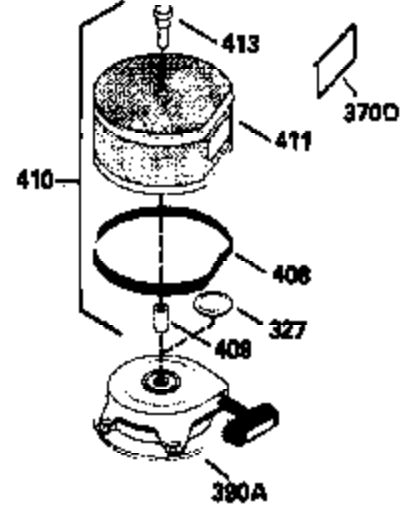

ILLUSTRATION SHOWS TYPICAL PARTS ONLY. ORDER BY PART NUMBER. PARTS NOT LISTED ARE SUPPLIED BY DEM.

Ref #	Part Number	Qty	Description
16	32651		Lever, Governor
19	34043		Spring, Extension
19	31361		Spring, Governor
64	30063		Screw, Torx T-30, 1/4-20 x 1/2"
70	33580		Flange Ass'y. (Incl. 72, 75, 80 & 81)
72	31927		Plug, Pipe
92	650815		Washer, Belleville
103	650489		Screw, 1/4-20 x 5/8"
186	33860		Link, Governor-to-throttle
202	31342		Spring, Compression
205	650549		Screw, 5-40 x 7/16"
210	27793		Clip, Conduit
211	28942		Screw, 10-32 x 3/8"
240	34909		Body, Air cleaner
243	650834		Screw, 10-32 x 1-17/32"
274	27930		* Exhaust Gasket (use as required)
277	650729		Screw, 5/16-18 x 3-3/16" (Use As Req. )
277	651002		Screw, 5/16-18 x 4-3/16" (Use As Req. )
277	30196		Screw, 5/16-18 x 3/4" (Use As Req. )
286	33662		Hub & Screen Assy., Starter
287	29752		Nut & Whizlock, 1/4-28
313	33876		Gasket, Stator
375	610842		Magneto NOTE: The following complete magnetos are not available as an assembly. The magneto numbers are shown for reference purposes only. Order component parts individually, as shown in parts breakdown. (Refer to Division 5, Section B, page 28 for breakdown or Fiche 10A, Grid G-2)
377	30547A		Contact Assy., Breaker
378	30548B		Condenser
390	590479		Rewind Starter NOTE: Replacement hardware may differ when servicing starter assy. or blower housing. Refer to Service Bulletin 508. (Refer to Division 5, Section C, page 30 for breakdown or Fiche 10A, Grid G-9))
415	730130		Exh.Adapter Kit (Incl. 274 & 277)(As req.)

ILLUSTRATION SHOWS TYPICAL PARTS ONLY. ORDER BY PART NUMBER. PARTS NOT LISTED ARE SUPPLIED BY OEM.

**OPTIONAL SPARK  
ARRESTOR**

**VIEW 3 of 3  
MUFFLER (QUIET)  
(OPTIONAL)**

**DEBRIS SCREEN KIT  
(OPTIONAL)**