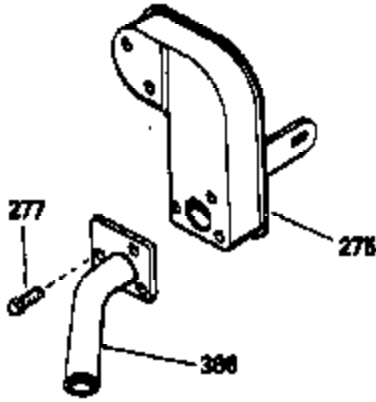

ILLUSTRATION SHOWS TYPICAL PARTS ONLY. ORDER BY PART NUMBER. PARTS NOT LISTED ARE SUPPLIED BY DEM.

Ref #	Part Number	Qty	Description
16	32651		Lever, Governor
19	34043		Spring, Extension
19	31361		Spring, Governor
64	30063		Screw, Torx T-30, 1/4-20 x 1/2"
70	33580		Flange Ass'y. (Incl. 72, 75, 80 & 81)
72	31927		Plug, Pipe
92	650815		Washer, Belleville
103	650489		Screw, 1/4-20 x 5/8"
186	33860		Link, Governor-to-throttle
202	31342		Spring, Compression
205	650549		Screw, 5-40 x 7/16"
210	27793		Clip, Conduit
211	28942		Screw, 10-32 x 3/8"
240	34909		Body, Air cleaner
243	650834		Screw, 10-32 x 1-17/32"
274	27930		* Exhaust Gasket (use as required)
277	650729		Screw, 5/16-18 x 3-3/16" (Use As Req. )
277	651002		Screw, 5/16-18 x 4-3/16" (Use As Req. )
277	30196		Screw, 5/16-18 x 3/4" (Use As Req. )
286	33662		Hub & Screen Assy., Starter
287	29752		Nut & Whizlock, 1/4-28
313	33876		Gasket, Stator
375	610842		Magneto NOTE: The following complete magnetos are not available as an assembly. The magneto numbers are shown for reference purposes only. Order component parts individually, as shown in parts breakdown. (Refer to Division 5, Section B, page 28 for breakdown or Fiche 10A, Grid G-2)
377	30547A		Contact Assy., Breaker
378	30548B		Condenser
390	590479		Rewind Starter NOTE: Replacement hardware may differ when servicing starter assy. or blower housing. Refer to Service Bulletin 508. (Refer to Division 5, Section C, page 30 for breakdown or Fiche 10A, Grid G-9))
415	730130		Exh.Adapter Kit (Incl. 274 & 277)(As req.)

ILLUSTRATION SHOWS TYPICAL PARTS ONLY. ORDER BY PART NUMBER. PARTS NOT LISTED ARE SUPPLIED BY OEM.

**OPTIONAL SPARK  
ARRESTOR**

**VIEW 3 of 3  
MUFFLER (QUIET)  
(OPTIONAL)**

**DEBRIS SCREEN KIT  
(OPTIONAL)**