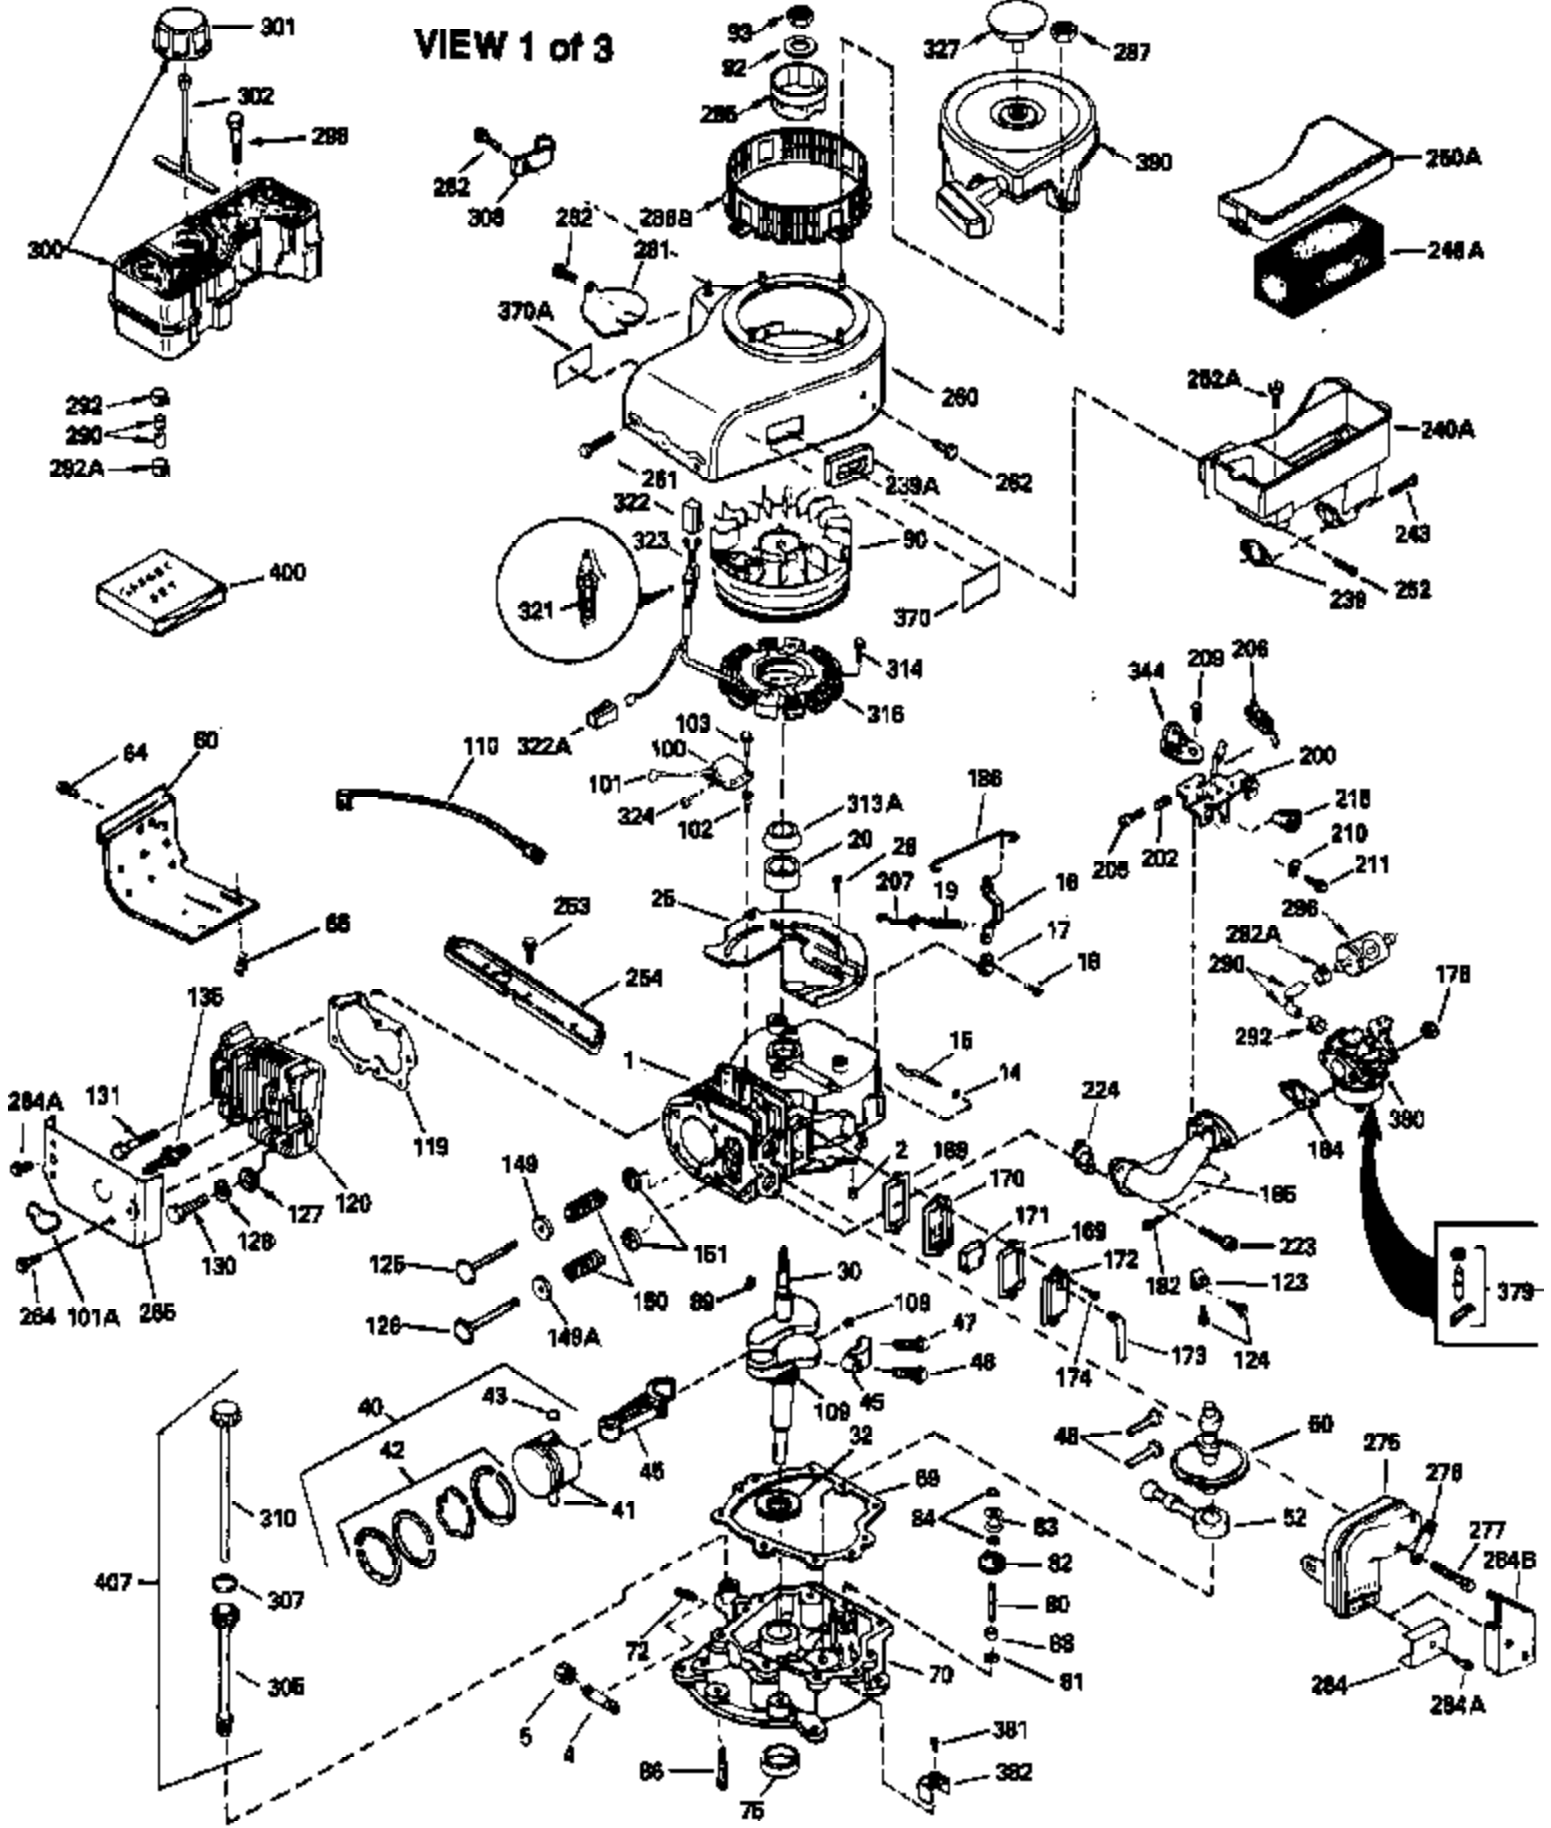

ILLUSTRATION SHOWS TYPICAL PARTS ONLY. ORDER BY PART NUMBER. PARTS NOT LISTED ARE SUPPLIED BY OEM.

VIEW 1 of 3