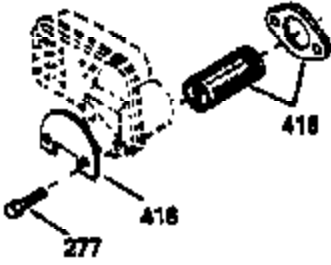

ILLUSTRATION SHOWS TYPICAL PARTS ONLY. ORDER BY PART NUMBER. PARTS NOT LISTED ARE SUPPLIED BY OEM.

**OPTIONAL SPARK
ARRESTOR**