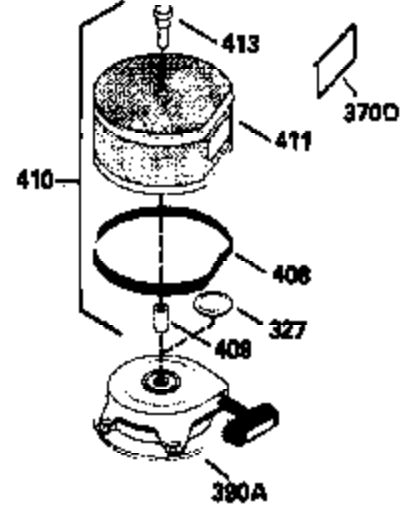

ILLUSTRATION SHOWS TYPICAL PARTS ONLY. ORDER BY PART NUMBER. PARTS NOT LISTED ARE SUPPLIED BY DEM.

Ref #	Part Number	Qty	Description
16	32651		Lever, Governor
19	31361		Spring, Governor
64	30063		Screw, Torx T-30, 1/4-20 x 1/2"
70	33580		Flange Ass'y. (Incl. 72, 75, 80 & 81)
72	31927		Plug, Pipe
92	650815		Washer, Belleville
103	650489		Screw, 1/4-20 x 5/8"
186	33860		Link, Governor-to-throttle
202	31342		Spring, Compression
205	650549		Screw, 5-40 x 7/16"
210	27793		Clip, Conduit
211	28942		Screw, 10-32 x 3/8"
240	34425		Body, Air cleaner
243	650762		Screw, 10-32 x 1-29/32"
246	33631		Element, Air cleaner
250	34446		Cover, Air cleaner
252	650707		Screw, 10-32 x 5/8"
274	27930		* Exhaust Gasket (use as required)
277	650729		Screw, 5/16-18 x 3-3/16" (Use As Req. )
277	651002		Screw, 5/16-18 x 4-3/16" (Use As Req. )
277	30196		Screw, 5/16-18 x 3/4" (Use As Req. )
286	33662		Hub & Screen Assy., Starter
287	29752		Nut & Whizlock, 1/4-28
313	33876		Gasket, Stator
375	610848		Magneto NOTE: The following complete magnetos are not available as an assembly. The magneto numbers are shown for reference purposes only. Order component parts individually, as shown in parts breakdown. (Refer to Division 5, Section B, page 28 for breakdown or Fiche 10A, Grid G-2)
377	30547A		Contact Assy., Breaker
390	590479		Rewind Starter NOTE: Replacement hardware may differ when servicing starter assy. or blower housing. Refer to Service Bulletin 508. (Refer to Division 5, Section C, page 30 for breakdown or Fiche 10A, Grid G-9))
415	730130		Exh.Adapter Kit (Incl. 274 & 277)(As req.)

ILLUSTRATION SHOWS TYPICAL PARTS ONLY. ORDER BY PART NUMBER. PARTS NOT LISTED ARE SUPPLIED BY OEM.

**OPTIONAL SPARK  
ARRESTOR**

**VIEW 3 of 3  
MUFFLER (QUIET)  
(OPTIONAL)**

**DEBRIS SCREEN KIT  
(OPTIONAL)**