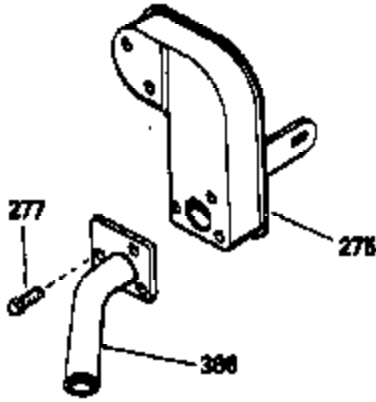

**VIEW 3 of 3
MUFFLER (QUIET)
(OPTIONAL)**

**DEBRIS SCREEN KIT
(OPTIONAL)**