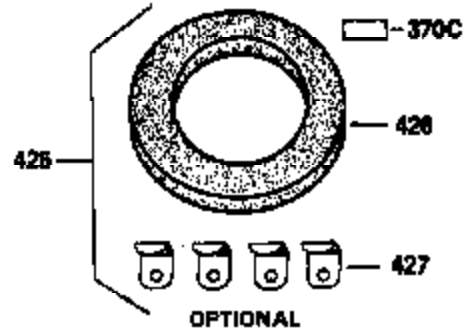

ILLUSTRATION SHOWS TYPICAL PARTS ONLY. ORDER BY PART NUMBER. PARTS NOT LISTED ARE SUPPLIED BY DEM.

Ref #	Part Number	Qty	Description
16	32651		Lever, Governor
19	31361		Spring, Governor
64	30063		Screw, Torx T-30, 1/4-20 x 1/2"
70	33580		Flange Ass'y. (Incl. 72, 75, 80 & 81)
72	31927		Plug, Pipe
92	650815		Washer, Belleville
103	650489		Screw, 1/4-20 x 5/8"
186	33860		Link, Governor-to-throttle
202	31342		Spring, Compression
205	650549		Screw, 5-40 x 7/16"
210	27793		Clip, Conduit
211	28942		Screw, 10-32 x 3/8"
240	34425		Body, Air cleaner
243	650762		Screw, 10-32 x 1-29/32"
246	33631		Element, Air cleaner
250	34446		Cover, Air cleaner
252	650707		Screw, 10-32 x 5/8"
274	27930		* Exhaust Gasket (use as required)
277	650729		Screw, 5/16-18 x 3-3/16" (Use As Req. )
277	651002		Screw, 5/16-18 x 4-3/16" (Use As Req. )
277	30196		Screw, 5/16-18 x 3/4" (Use As Req. )
286	33662		Hub & Screen Assy., Starter
287	29752		Nut & Whizlock, 1/4-28
313	33876		Gasket, Stator
375	610848		Magneto NOTE: The following complete magnetos are not available as an assembly. The magneto numbers are shown for reference purposes only. Order component parts individually, as shown in parts breakdown. (Refer to Division 5, Section B, page 28 for breakdown or Fiche 10A, Grid G-2)
377	30547A		Contact Assy., Breaker
390	590479		Rewind Starter NOTE: Replacement hardware may differ when servicing starter assy. or blower housing. Refer to Service Bulletin 508. (Refer to Division 5, Section C, page 30 for breakdown or Fiche 10A, Grid G-9))
415	730130		Exh.Adapter Kit (Incl. 274 & 277)(As req.)

ILLUSTRATION SHOWS TYPICAL PARTS ONLY. ORDER BY PART NUMBER. PARTS NOT LISTED ARE SUPPLIED BY OEM.

**OPTIONAL SPARK  
ARRESTOR**

**VIEW 3 of 3  
MUFFLER (QUIET)  
(OPTIONAL)**

**DEBRIS SCREEN KIT  
(OPTIONAL)**