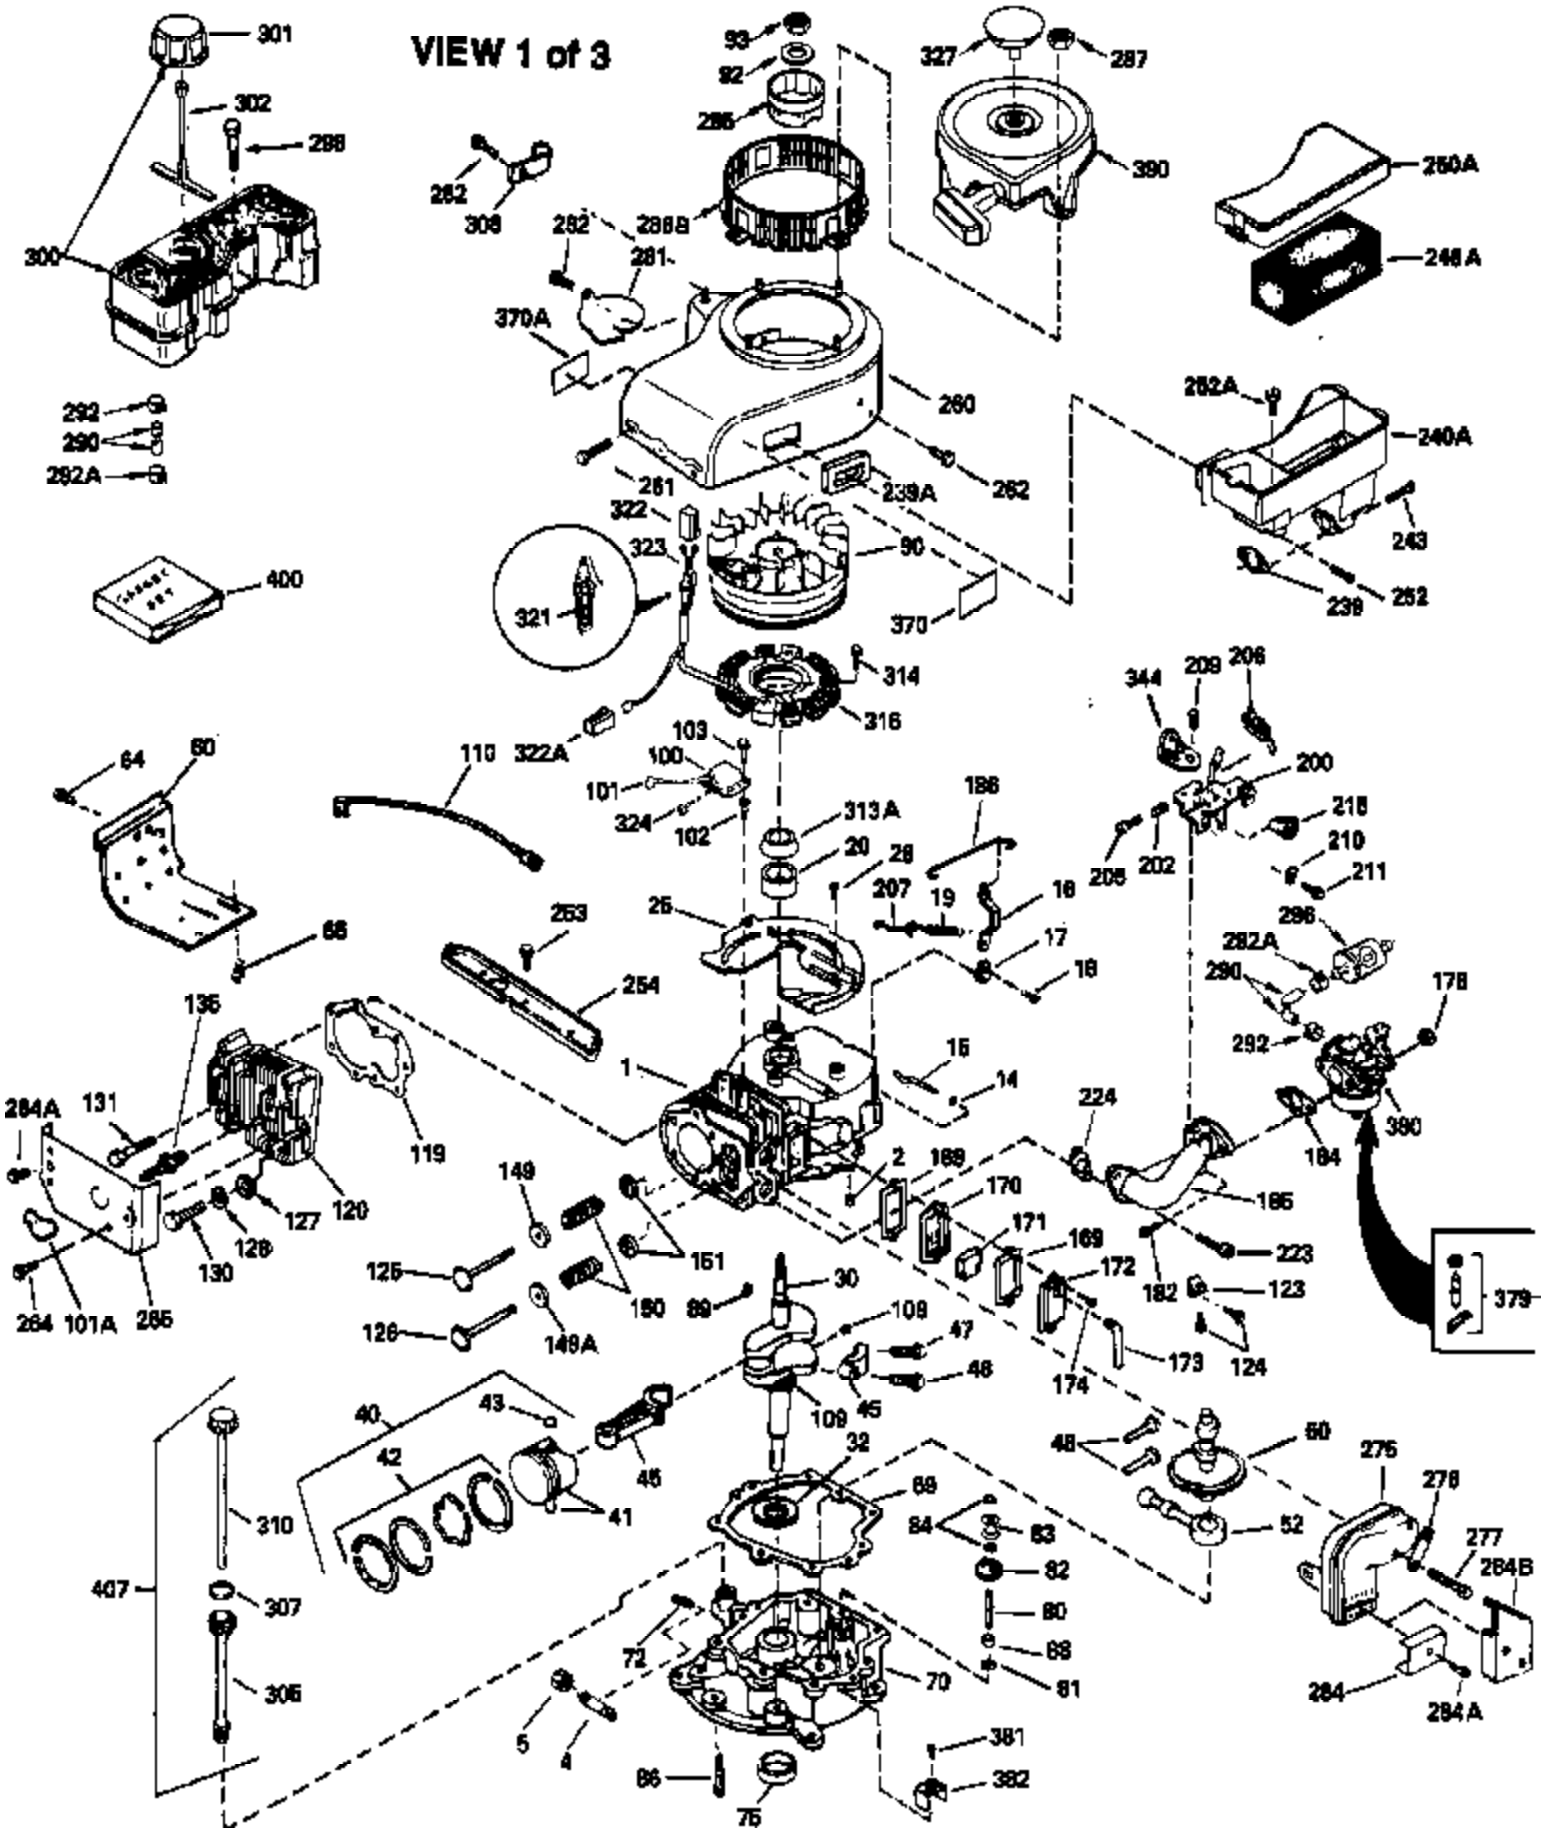

ILLUSTRATION SHOWS TYPICAL PARTS ONLY. ORDER BY PART NUMBER. PARTS NOT LISTED ARE SUPPLIED BY OEM.

Engine Parts List #1

Ref #	Part Number	Qty	Description
1	34908A		Cylinder (Incl. 2 & 20) (3-5/16" Bore)
2	27652		Pin, Dowel
14	28277		Washer, Flat
15	33577		Rod, Governor
16	32651		Lever, Governor
17	31335		Clamp, Governor lever
18	650548		Screw, 8-32 x 5/16"
19	31361		Spring, Governor
20	32630		Seal, Oil
25	35256A		Baffle, Blower housing
26	650561		Screw, 1/4-20 x 5/8"
30	33644B		Crankshaft (Incl. 108 & 109)
32	35653		Washer (1-3/8" I.D. 1-3/4" O.D. .015" thick)
40	34860A		Piston, Pin & Ring Set (Std.)(3-5/16" Bore)
40	34861A		Piston, Pin & Ring Set (.010" OS)
40	34862A		Piston, Pin & Ring Set (.020" OS)
41	34863		Piston & Pin Ass'y. (Std.)(Incl.43)(3 -5/16")
41	34864		Piston & Pin Ass'y. (.010" OS) (Incl. 43)
41	34865		Piston & Pin Ass'y. (.020" OS) (Incl. 43)
42	34866A		Ring Set (Std.) (3-5/16" Bore)
42	34867A		Ring Set (.010" OS)
42	34868A		Ring Set (.020" OS)
43	27888		Ring, Piston pin retaining
45	32591C		Rod Assy., Connecting (Incl. 47)
47	650662C		Bolt, Connecting rod (2 pieces)
48	34034		Lifter, Valve
50	34040		Camshaft (MCR)
52	31356		Pump Assy., Oil
60	33273A		Extension, Blower housing
64	30063		Screw, Torx T-30, 1/4-20 x 1/2"
65	650128		Screw, 10-24 x 1/2"
69	35262		* Gasket, Mounting flange
70	33580		Flange Ass'y. (Incl. 72, 75, 80 & 81)
72	31927		Plug, Pipe
75	31950		Seal, Oil
80	30668		Shaft, Mechanical governor
81	30590A		Washer, Flat
82	30591		Gear Assy., Governor (Incl. 81)
83	30588A		Spool, Governor
84	29193		Ring, Retaining
86	650833		Screw, 1/4-20 x 1-3/16"
88	31707A		Governor Spacer Assy. (Incl. 81)
89	32589		Key, Flywheel
92	650815		Washer, Belleville
93	8116		Nut, Hex, 1/2-20
101	610118		Cover, Spark plug (Use as required)
103	650489		Screw, 1/4-20 x 5/8"
108	29783		Pin, Crankshaft
109	33245		Gear, Crankshaft
110	34231		Wire, Ground
119	34923A		* Gasket, Cylinder head
120	34030		Head, Cylinder
123	33261		Bracket, Intake pipe
124	650738		Screw, 1/4-20 x 5/8"
125	27878A		Exhaust Valve (Std.) (Incl. 151)
125	27880A		Exhaust Valve (1/32" OS) (Incl. 151)
126	34035		Intake Valve (Std.) (Incl. 151)
126	34036		Intake Valve (1/32" OS) (Incl. 151)