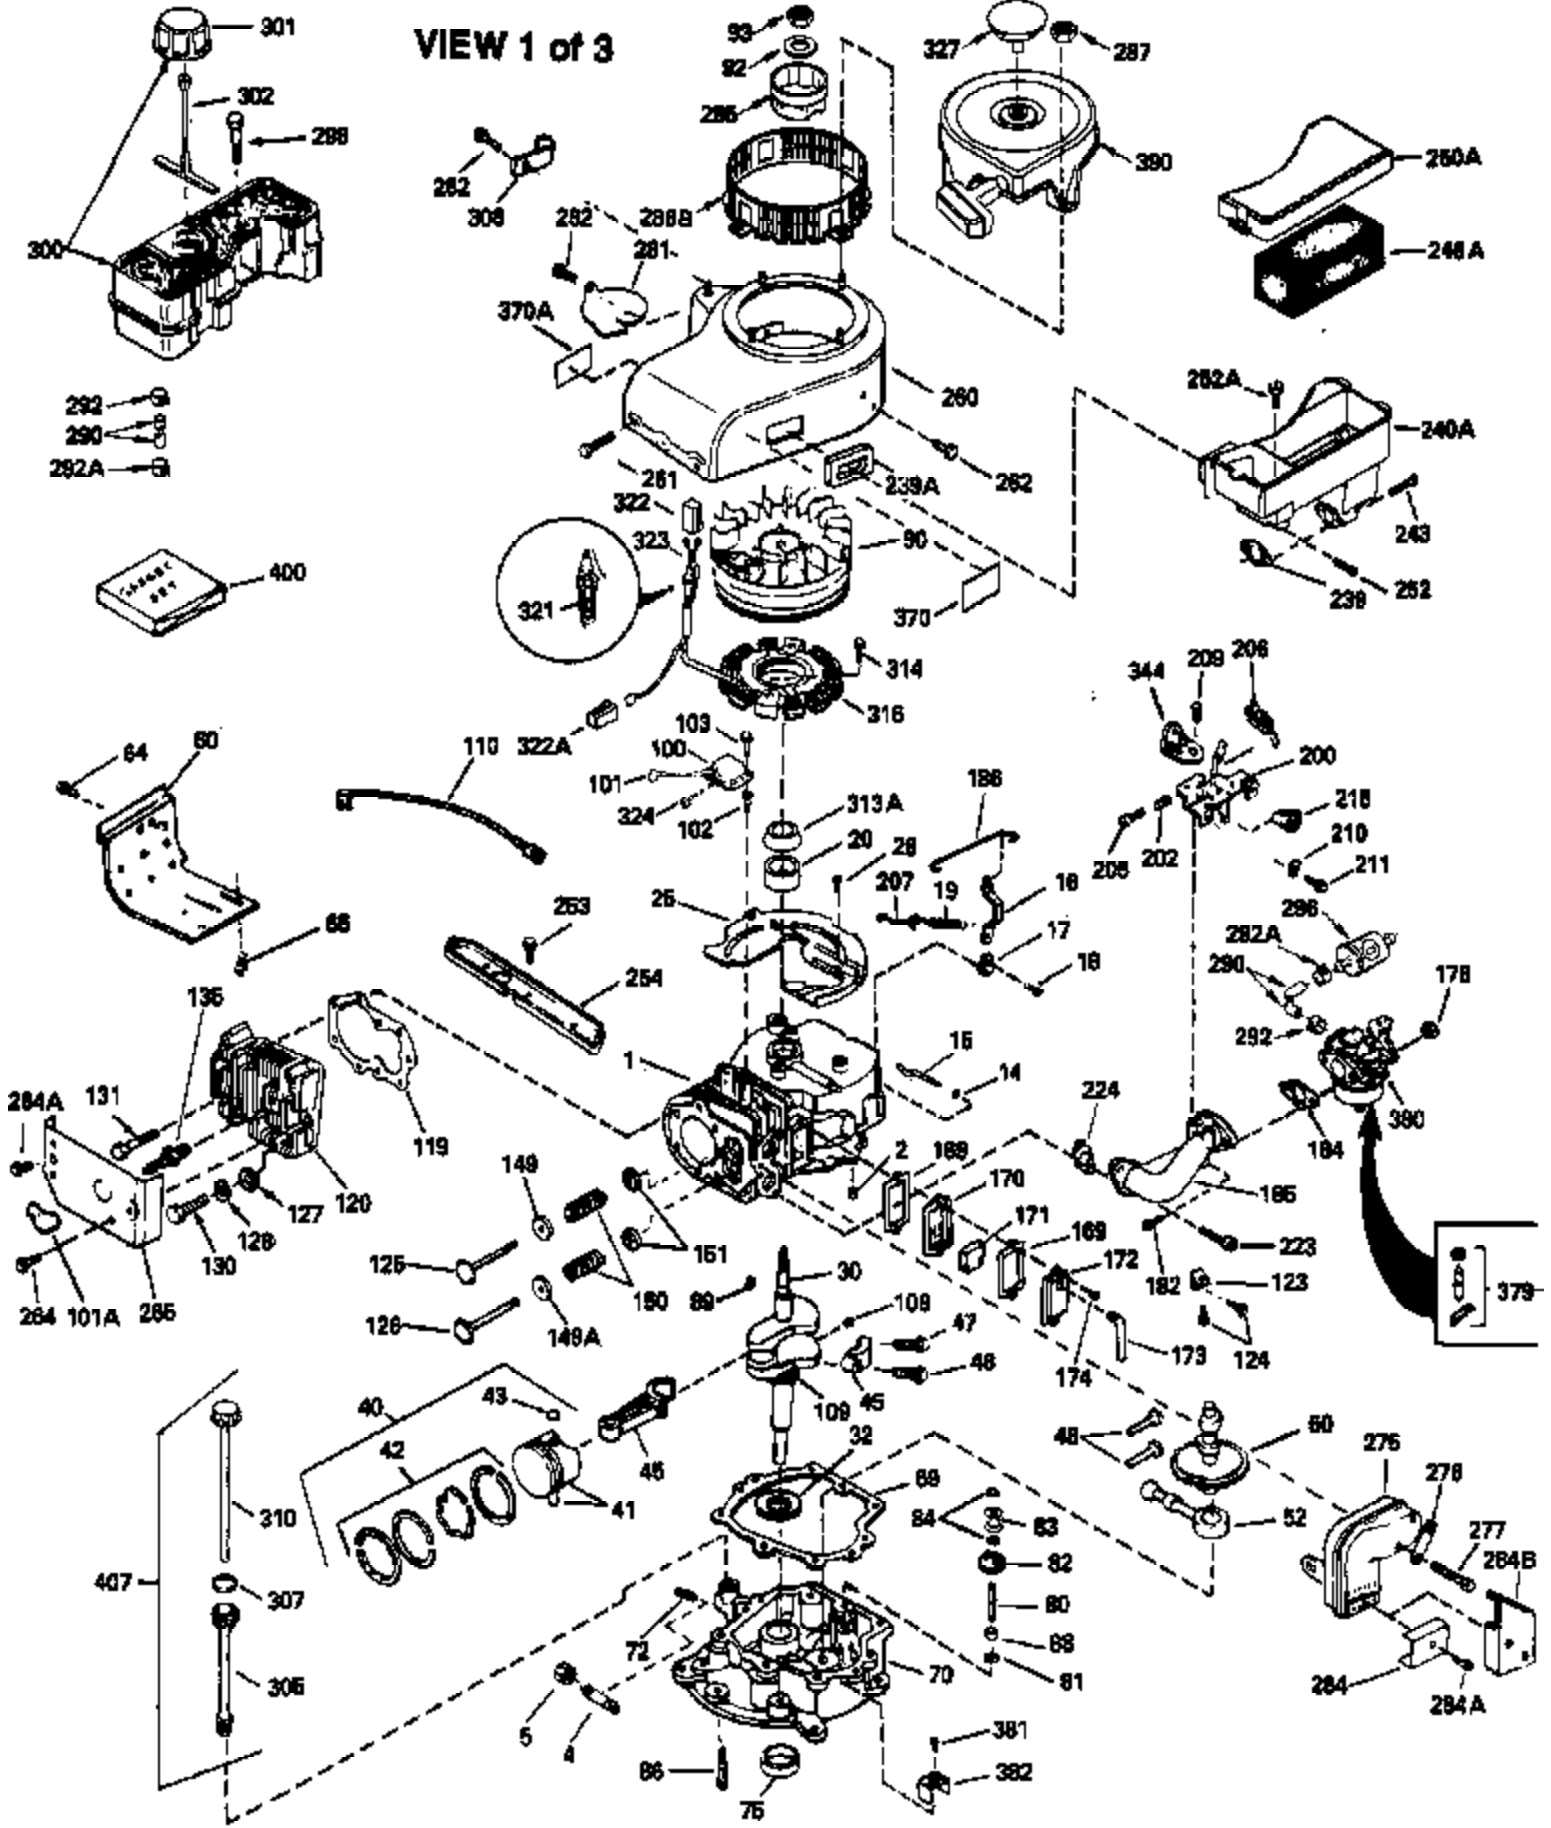

ILLUSTRATION SHOWS TYPICAL PARTS ONLY. ORDER BY PART NUMBER. PARTS NOT LISTED ARE SUPPLIED BY OEM.

Ref #	Part Number	Qty	Description
1	34908A		Cylinder (Incl. 2 & 20) (3-5/16" Bore)
2	27652		Pin, Dowel
14	28277		Washer, Flat
15	35082		Rod, Governor
16	32651		Lever, Governor
17	31335		Clamp, Governor lever
18	650548		Screw, 8-32 x 5/16"
19	34043		Spring, Extension
20	32630		Seal, Oil
25	35256A		Baffle, Blower housing
26	650561		Screw, 1/4-20 x 5/8"
30	33294B		Crankshaft (Incl. 108 & 109)
32	35653		Washer (1-3/8" I.D. 1-3/4" O.D. .015" thick)
40	34860A		Piston, Pin & Ring Set (Std.)(3-5/16" Bore)
40	34861A		Piston, Pin & Ring Set (.010" OS)
40	34862A		Piston, Pin & Ring Set (.020" OS)
41	34863		Piston & Pin Ass'y. (Std.)(Incl.43)(3 -5/16")
41	34864		Piston & Pin Ass'y. (.010" OS) (Incl. 43)
41	34865		Piston & Pin Ass'y. (.020" OS) (Incl. 43)
42	34866A		Ring Set (Std.) (3-5/16" Bore)
42	34867A		Ring Set (.010" OS)
42	34868A		Ring Set (.020" OS)
43	27888		Ring, Piston pin retaining
45	32591C		Rod Assy., Connecting (Incl. 47)
47	650662C		Bolt, Connecting rod (2 pieces)
48	34034		Lifter, Valve
50	34040		Camshaft (MCR)
52	31356		Pump Assy., Oil
60	33273A		Extension, Blower housing
64	30063		Screw, Torx T-30, 1/4-20 x 1/2"
65	650128		Screw, 10-24 x 1/2"
69	35262		* Gasket, Mounting flange
70	33580		Flange Ass'y. (Incl. 72, 75, 80 & 81)
72	31927		Plug, Pipe
75	31950		Seal, Oil
80	30668		Shaft, Mechanical governor
81	30590A		Washer, Flat
82	30591		Gear Assy., Governor (Incl. 81)
83	30588A		Spool, Governor
84	29193		Ring, Retaining
86	650833		Screw, 1/4-20 x 1-3/16"
88	31707A		Governor Spacer Assy. (Incl. 81)
89	32589		Key, Flywheel
92	650793		Washer, Flat
92	650815		Washer, Belleville
93	8116		Nut, Hex, 1/2-20
101	610118		Cover, Spark plug (Use as required)
103	650516		Screw, 1/4-20 x 1-1/8"
108	29783		Pin, Crankshaft
109	33245		Gear, Crankshaft
119	34923A		* Gasket, Cylinder head
120	34030		Head, Cylinder
123	33261		Bracket, Intake pipe
124	650738		Screw, 1/4-20 x 5/8"
125	27878A		Exhaust Valve (Std.) (Incl. 151)
125	27880A		Exhaust Valve (1/32" OS) (Incl. 151)
126	34035		Intake Valve (Std.) (Incl. 151)
126	34036		Intake Valve (1/32" OS) (Incl. 151)