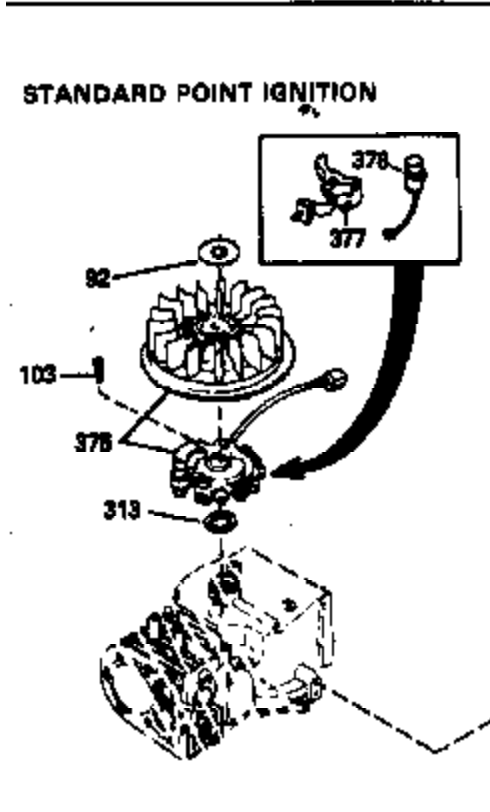

ILLUSTRATION SHOWS TYPICAL PARTS ONLY. ORDER BY PART NUMBER. PARTS NOT LISTED ARE SUPPLIED BY DEM.

Ref #	Part Number	Qty	Description
16	32651		Lever, Governor
19	31361		Spring, Governor
64	30063		Screw, Torx T-30, 1/4-20 x 1/2"
70	33580		Flange Ass'y. (Incl. 72, 75, 80 & 81)
72	31927		Plug, Pipe
92	650793		Washer, Flat
92	650815		Washer, Belleville
103	650516		Screw, 1/4-20 x 1-1/8"
186	33860		Link, Governor-to-throttle
202	31342		Spring, Compression
205	650549		Screw, 5-40 x 7/16"
210	27793		Clip, Conduit
211	28942		Screw, 10-32 x 3/8"
240	34909		Body, Air cleaner
243	650834		Screw, 10-32 x 1-17/32"
274	27930		* Exhaust Gasket (use as required)
277	650729		Screw, 5/16-18 x 3-3/16" (Use As Req.)
277	651002		Screw, 5/16-18 x 4-3/16" (Use As Req.)
277	30196		Screw, 5/16-18 x 3/4" (Use As Req.)
286	33816		Hub & Screen Assy., Starter
313	33876		Gasket, Stator
319	650874		Screw, 10-32 x 15/32"
320	610938		Regulator, Rectifier (7 amp)
327	33817		Plug, Screen
341A	32765		Clamp, Blower housing extension
375	610979		Magneto (w/ring gear) (12 volt, 7 amp)
			NOTE: The following complete magnetos are not available as an assembly. The magneto numbers are shown for reference purposes only. Order component parts individually, as shown in parts breakdown. (Refer to Division 5 Section B, page 36 for breakdown or Fi
377	30547A		Contact Assy., Breaker
415	730130		Exh.Adapter Kit (Incl. 274 & 277)(As req.)