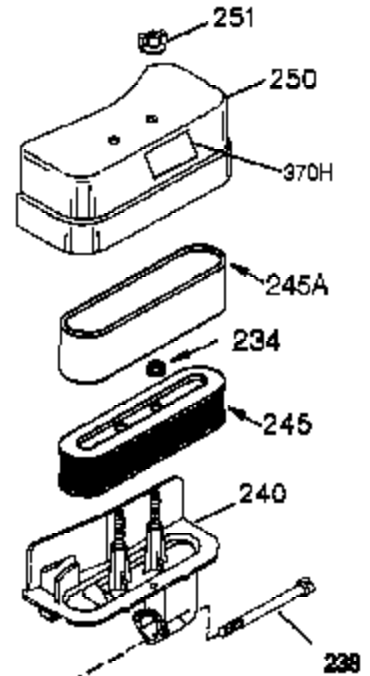

CONTINUED FROM PAGE 2

Ref #	Part Number	Qty	Description
30	35422A	1	Crankshaft
31	35327	1	Counterbalance Gear
40	35776A	1	Piston, Pin & Ring Set (Std.)(Incl. 4 1,42 & 43)
40	35777A	1	Piston, Pin & Ring Set (.010" OS)(Incl. 41,42 & 43)
40	35778A	1	Piston, Pin & Ring Set (.020" OS)(Incl. 41,42 & 43)
41	35773A	1	Piston & Pin Ass'y. (Std.)(Incl. 43)
41	35774A	1	Piston & Pin Ass'y. (.010" OS)(Incl. 43)
41	35775A	1	Piston & Pin Ass'y. (.020" OS)(Incl. 43)
42	35779	1	Ring Set (Std.)
42	35780	1	Ring Set (.010" OS)
42	35781	1	Ring Set (.020" OS)
43	35772	2	Piston Pin Retaining Ring
45	36895	1	Connecting Rod Ass'y. (Incl. 47)
47	651033	2	Connecting Rod Bolt
48	34034	2	Valve Lifter
50	35381	1	Camshaft Ass'y (MCR)
51	35315A	1	Counterbalance Weight
52	31356	1	Oil Pump Ass'y.
69	35317	1	* Mounting Flange Gasket
70	35711A	1	Mounting Flange (Incl. 72,75,80 & 81)
72	31927	1	Oil Drain Plug
75	35319	1	Oil Seal
80	35783	1	Governor Shaft
81	30590A	2	Washer
82	35378	1	Governor Gear Ass'y. (Incl. 81)
83	30588A	1	Governor Spool
84	29193	2	Retaining Ring
86	650833	7	Screw, 1/4-20 x 1-3/16"
88	31707A	1	Spacer (Incl. 81)
89	32589	1	Flywheel Key
123	33261	1	Intake Pipe Brace
124	651031	3	Screw, 1/4-20 x 9/16"
171	28424	1	Breather Element
178	29752	2	Nut & Lock Washer. 1/4-28
182	30088A	2	Screw, 1/4-28 x 1"
184	33263	1	Carburetor To Intake Pipe Gasket
185	34926	1	Intake Pipe
223	650378	2	Screw, T-30, 5/16-18 x 1-3/32"
224	27915A	1	* Intake Pipe Gasket
234	650825	2	Nut & Lock Washer, 1/4-20
238	650834	2	Screw, 10-32 x 1-17/32"
239	33629	1	* Air Cleaner Gasket
240	35538B	1	Air Cleaner Body (Incl. 239)
245	35403	1	Air Cleaner Filter (Incl. 234)
245A	35404	1	Air Cleaner Filter
250	35961	1	Air Cleaner Cover
251	650886	2	Wing Nut, 1/4-20
292	26460	2	Fuel Line Clamp
305	35574	1	Oil Fill Tube
307	35499	1	"O" Ring
308	35437	1	Fill Tube Clip
310	35576	1	Dipstick
370B	36507	1	Speed Control Decal
380	640126	1	Carburetor (Incl. 184)
400	36450C		* Gasket Set (Incl. items marked PK in notes)
420	730225A	1	SAE 30 4-Cycle Engine Oil (Quart)