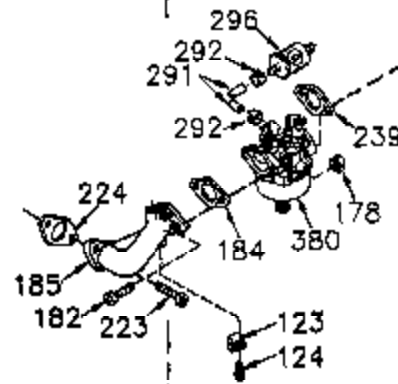

CONTINUED FROM PAGE 2

Ref #	Part Number	Qty	Description
30	35422A	1	Crankshaft
31	35327	1	Counterbalance Gear
40	35776A	1	Piston, Pin & Ring Set (Std.)(Incl. 4 1,42 & 43)
40	35777A	1	Piston, Pin & Ring Set (.010" OS)(Incl. 41,42 & 43)
40	35778A	1	Piston, Pin & Ring Set (.020" OS)(Incl. 41,42 & 43)
41	35773A	1	Piston & Pin Ass'y. (Std.)(Incl. 43)
41	35774A	1	Piston & Pin Ass'y. (.010" OS)(Incl. 43)
41	35775A	1	Piston & Pin Ass'y. (.020" OS)(Incl. 43)
42	35779	1	Ring Set (Std.)
42	35780	1	Ring Set (.010" OS)
42	35781	1	Ring Set (.020" OS)
43	35772	2	Piston Pin Retaining Ring
45	36895	1	Connecting Rod Ass'y. (Incl. 47)
47	651033	2	Connecting Rod Bolt
48	34034	2	Valve Lifter
50	35381	1	Camshaft Ass'y (MCR)
51	35315A	1	Counterbalance Weight
52	31356	1	Oil Pump Ass'y.
69	35317	1	* Mounting Flange Gasket
70	35711A	1	Mounting Flange (Incl. 72,75,80 & 81)
72	31927	1	Oil Drain Plug
75	35319	1	Oil Seal
80	35783	1	Governor Shaft
81	30590A	2	Washer
82	35378	1	Governor Gear Ass'y. (Incl. 81)
83	30588A	1	Governor Spool
84	29193	2	Retaining Ring
86	650833	7	Screw, 1/4-20 x 1-3/16"
88	31707A	1	Spacer (Incl. 81)
89	32589	1	Flywheel Key
123	33261	1	Intake Pipe Brace
124	651031	3	Screw, 1/4-20 x 9/16"
171	28424	1	Breather Element
178	29752	2	Nut & Lock Washer. 1/4-28
182	30088A	2	Screw, 1/4-28 x 1"
184	33263	1	Carburetor To Intake Pipe Gasket
185	34926	1	Intake Pipe
223	650378	2	Screw, T-30, 5/16-18 x 1-3/32"
224	27915A	1	* Intake Pipe Gasket
234	650825	2	Nut & Lock Washer, 1/4-20
238	650834	2	Screw, 10-32 x 1-17/32"
239	33629	1	* Air Cleaner Gasket
240	35538B	1	Air Cleaner Body (Incl. 239)
245	35403	1	Air Cleaner Filter (Incl. 234)
245A	35404	1	Air Cleaner Filter
250	35961	1	Air Cleaner Cover
251	650886	2	Wing Nut, 1/4-20
292	26460	2	Fuel Line Clamp
305	35574	1	Oil Fill Tube
307	35499	1	"O" Ring
308	35437	1	Fill Tube Clip
310	35576	1	Dipstick
370B	36507	1	Speed Control Decal
380	640126	1	Carburetor (Incl. 184)
400	36450C		* Gasket Set (Incl. items marked PK in notes)
420	730225A	1	SAE 30 4-Cycle Engine Oil (Quart)