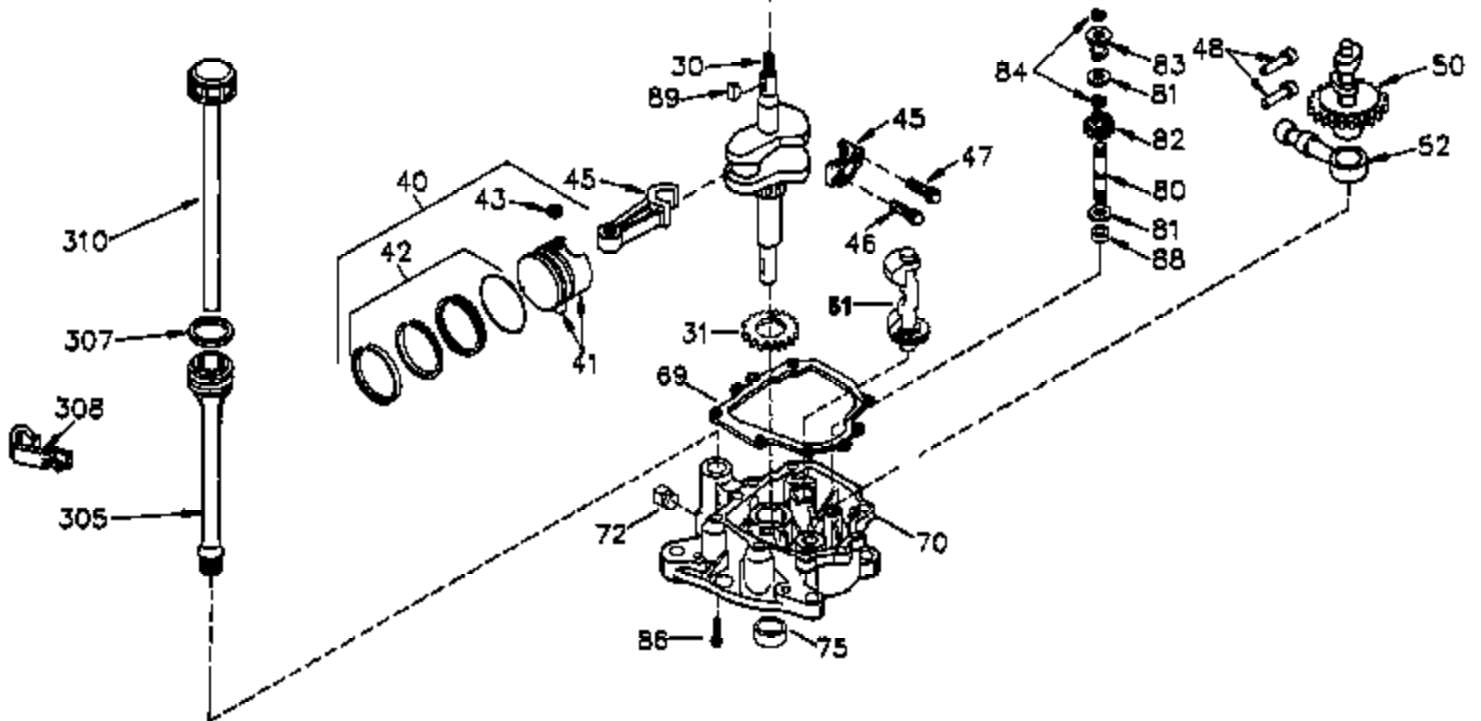

CONTINUED FROM PAGE 2

Ref #	Part Number	Qty	Description
30	35422A	1	Crankshaft
31	35327	1	Counterbalance Gear
40	35776A	1	Piston, Pin & Ring Set (Std.)(Incl. 4 1,42 & 43)
40	35777A	1	Piston, Pin & Ring Set (.010" OS)(Incl. 41,42 & 43)
40	35778A	1	Piston, Pin & Ring Set (.020" OS)(Incl. 41,42 & 43)
41	35773A	1	Piston & Pin Ass'y. (Std.)(Incl. 43)
41	35774A	1	Piston & Pin Ass'y. (.010" OS)(Incl. 43)
41	35775A	1	Piston & Pin Ass'y. (.020" OS)(Incl. 43)
42	35779	1	Ring Set (Std.)
42	35780	1	Ring Set (.010" OS)
42	35781	1	Ring Set (.020" OS)
43	35772	2	Piston Pin Retaining Ring
45	36895	1	Connecting Rod Ass'y. (Incl. 47)
47	651033	2	Connecting Rod Bolt
48	34034	2	Valve Lifter
50	35381	1	Camshaft Ass'y (MCR)
51	35315A	1	Counterbalance Weight
52	31356	1	Oil Pump Ass'y.
69	35317	1	* Mounting Flange Gasket
70	35711A	1	Mounting Flange (Incl. 72,75,80 & 81)
72	31927	1	Oil Drain Plug
75	35319	1	Oil Seal
80	35783	1	Governor Shaft
81	30590A	2	Washer
82	35378	1	Governor Gear Ass'y. (Incl. 81)
83	30588A	1	Governor Spool
84	29193	2	Retaining Ring
86	650833	7	Screw, 1/4-20 x 1-3/16"
88	31707A	1	Spacer (Incl. 81)
89	32589	1	Flywheel Key
123	33261	1	Intake Pipe Brace
124	651031	3	Screw, 1/4-20 x 9/16"
171	28424	1	Breather Element
178	29752	2	Nut & Lock Washer. 1/4-28
182	30088A	2	Screw, 1/4-28 x 1"
184	33263	1	Carburetor To Intake Pipe Gasket
185	34926	1	Intake Pipe
223	650378	2	Screw, T-30, 5/16-18 x 1-3/32"
224	27915A	1	* Intake Pipe Gasket
234	650825	2	Nut & Lock Washer, 1/4-20
238	650834	2	Screw, 10-32 x 1-17/32"
239	33629	1	* Air Cleaner Gasket
240	35538B	1	Air Cleaner Body (Incl. 239)
245	35403	1	Air Cleaner Filter (Incl. 234)
245A	35404	1	Air Cleaner Filter
250	35961	1	Air Cleaner Cover
251	650886	2	Wing Nut, 1/4-20
292	26460	2	Fuel Line Clamp
305	35574	1	Oil Fill Tube
307	35499	1	"O" Ring
308	35437	1	Fill Tube Clip
310	35576	1	Dipstick
370B	36507	1	Speed Control Decal
380	640126	1	Carburetor (Incl. 184)
400	36450C		* Gasket Set (Incl. items marked PK in notes)
420	730225A	1	SAE 30 4-Cycle Engine Oil (Quart)