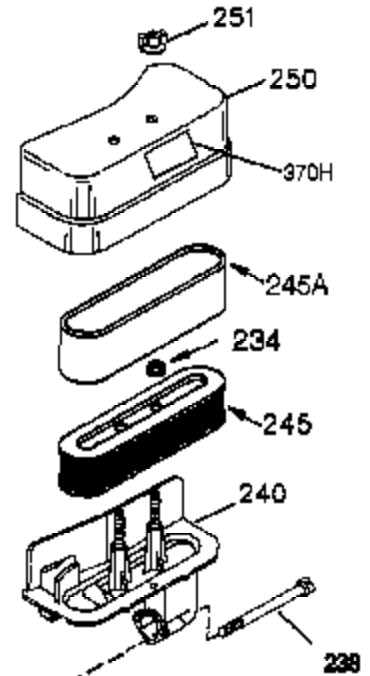

CONTINUED FROM PAGE 2

Ref #	Part Number	Qty	Description
30	35422A	1	Crankshaft
31	35327	1	Counterbalance Gear
40	35776A	1	Piston, Pin & Ring Set (Std.)(Incl. 4 1,42 & 43)
40	35777A	1	Piston, Pin & Ring Set (.010" OS)(Incl. 41,42 & 43)
40	35778A	1	Piston, Pin & Ring Set (.020" OS)(Incl. 41,42 & 43)
41	35773A	1	Piston & Pin Ass'y. (Std.) (Incl. 43)
41	35774A	1	Piston & Pin Ass'y. (.010" OS) (Incl. 43)
41	35775A	1	Piston & Pin Ass'y. (.020" OS) (Incl. 43)
42	35779	1	Ring Set (Std.)
42	35780	1	Ring Set (.010" OS)
42	35781	1	Ring Set (.020" OS)
43	35772	2	Piston Pin Retaining Ring
45	36895	1	Connecting Rod Ass'y. (Incl. 47)
47	651033	2	Connecting Rod Bolt
48	34034	2	Valve Lifter
50	35381	1	Camshaft (MCR)
51	35315A	1	Counterbalance Weight
52	31356	1	Oil Pump Ass'y.
69	35317	1	* Mounting Flange Gasket
70	35711A	1	Mounting Flange (Incl. 72,75,80 & 81)
72	31927	1	Oil Drain Plug
75	35319	1	Oil Seal
80	35783	1	Governor Shaft
81	30590A	2	Washer
82	35378	1	Governor Gear Ass'y. (Incl. 81)
83	30588A	1	Governor Spool
84	29193	2	Retaining Ring
86	650833	8	Screw, 1/4-20 x 1-3/16"
88	31707A	1	Spacer (Incl. 81)
89	32589	1	Flywheel Key
123	33261	1	Intake Pipe Bracket
124	651031	3	Screw, 1/4-20 x 9/16"
171	28424	1	Breather Element
178	29752	2	Nut & Lock Washer, 1/4-28
182	30088A	2	Screw, 1/4-28 x 1"
184	33263	1	* Carburetor To Intake Pipe Gasket
185	34926	1	Intake Pipe
223	650378	2	Screw, T-30, 5/16-18 x 1-3/32"
224	27915A	1	* Intake Pipe Gasket
234	650825	2	Nut & Lock Washer, 1/4-20
238	650834	2	Screw, 10-32 x 1-17/32"
239	33629	1	* Air Cleaner Gasket
240	35538B	1	Air Cleaner Body (Incl. 239)
245	35403	1	Air Cleaner Filter (Incl. 234)
245	35404	1	Air Cleaner Filter
250	35961	1	Air Cleaner Cover
251	650886	2	Wing Nut, 1/4-20
292	26460	2	Fuel Line Clamp
305	35574	1	Oil Fill Tube
307	35499	1	"O" Ring
308	35437	1	Fill Tube Clip
310	35576	1	Dipstick
370B	36507	1	Speed Control Decal
380	640126	1	Carburetor (Incl. 184)
400	36450C	1	Gasket Set (Include items marked PK in notes)
420	730225A	1	SAE 30 4-Cycle Engine Oil (Quart)