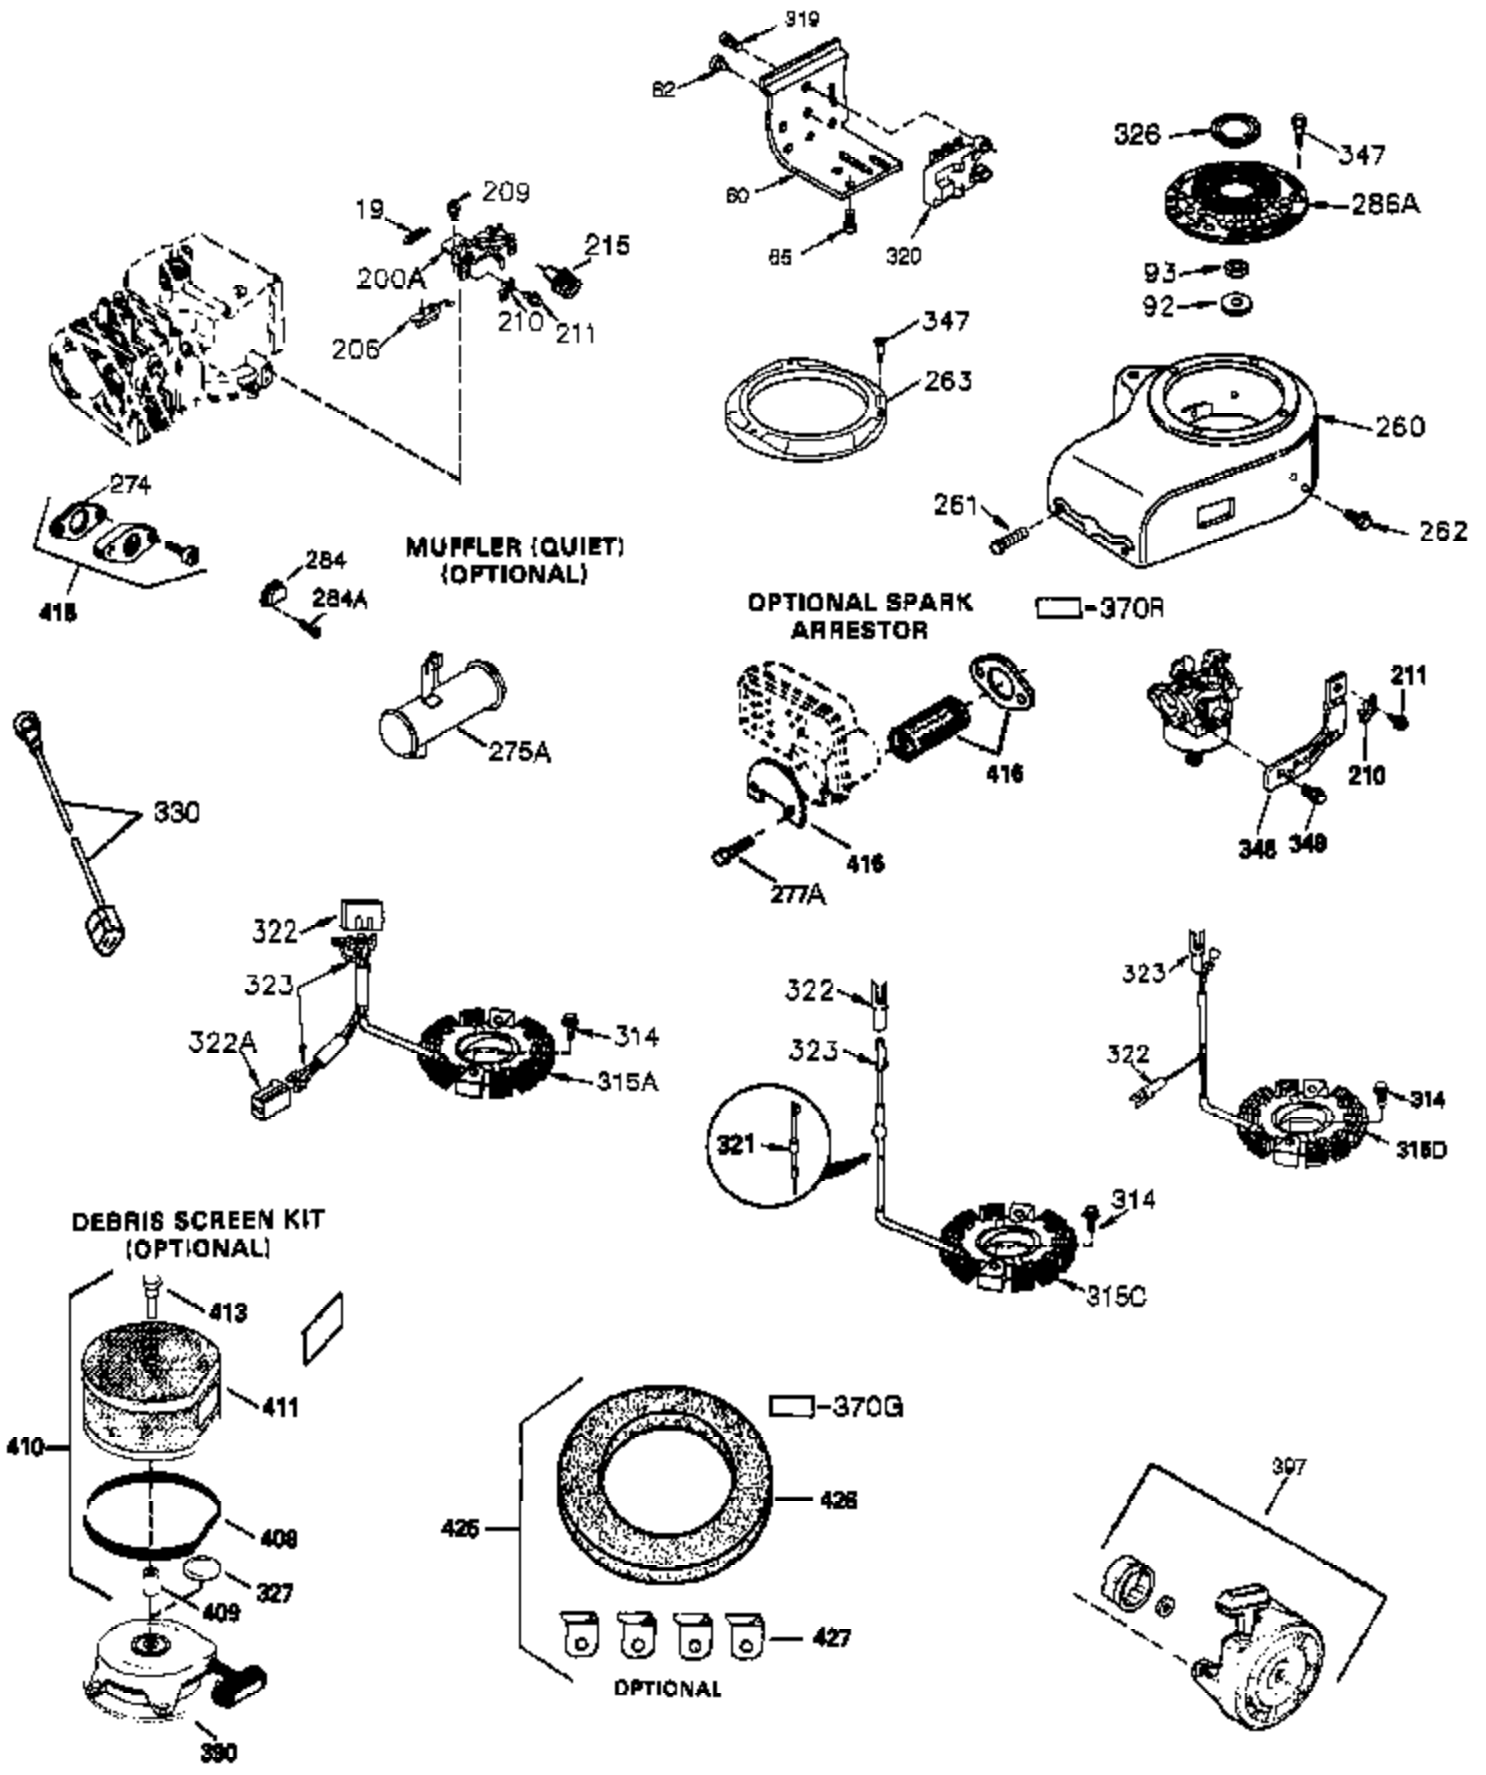

Ref #	Part Number	Qty	Description
60	33273A	1	Blower Housing Extension
65	650128	1	Screw, 10-24 x 1/2"
92	650880	1	Lock Washer
93	650881	1	Flywheel Nut
171	28424	1	Breather Element
206	610973	1	Terminal
209	30200	2	Screw, 10-24 x 9/16"
215	32410	1	Control Knob
260	33635C	1	Blower Housing
261	650788	4	Screw, 5/16-18 x 3/4"
327	35392	1	Starter Plug
370B	36507	1	Speed Control Decal
370G	35274	1	Oil Instruction Decal
390	590746	1	Rewind Starter (NOTE: This engine could have been built with 590704 starter.)