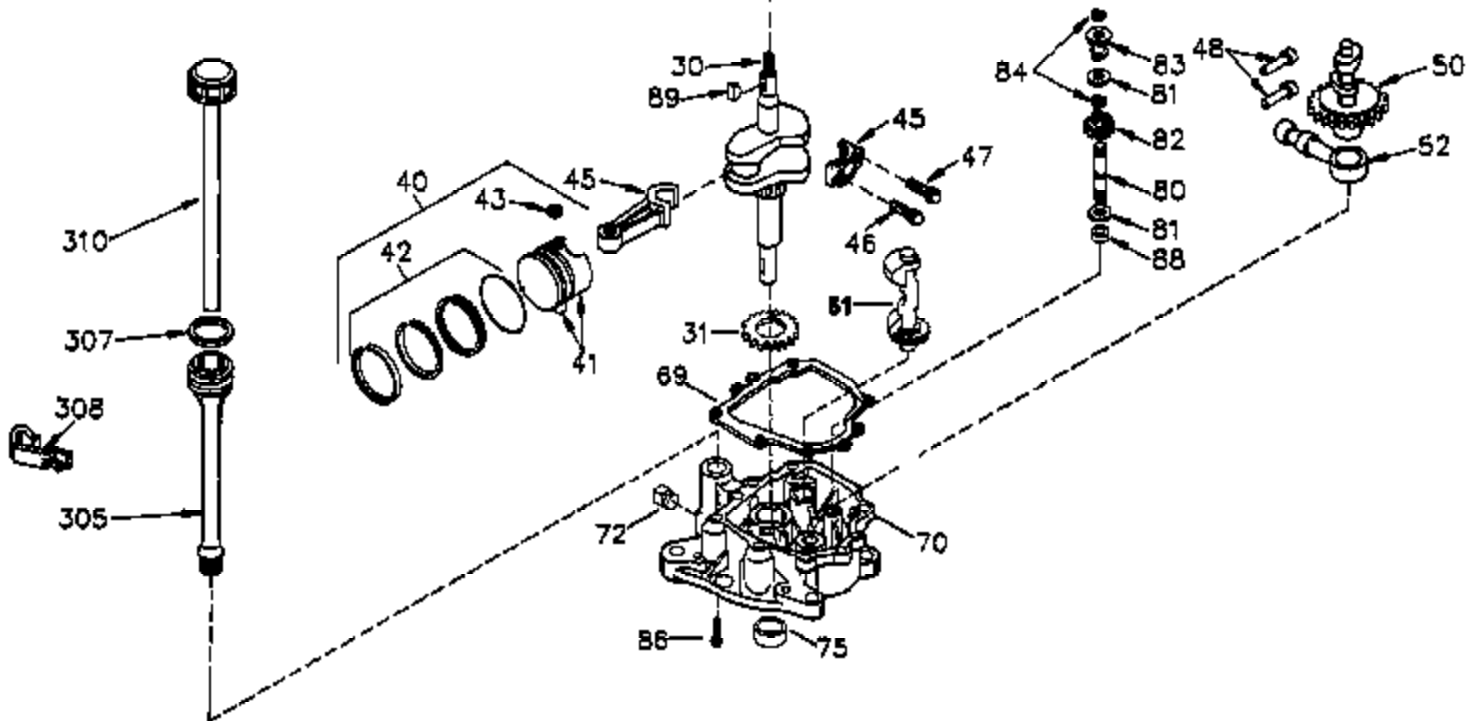

CONTINUED FROM PAGE 2

Ref #	Part Number	Qty	Description
30	35422A	1	Crankshaft
31	35327	1	Counterbalance Gear
40	35776A	1	Piston, Pin & Ring Set (Std.)(Incl. 4 1,42 & 43)
40	35777A	1	Piston, Pin & Ring Set (.010" OS)(Incl. 41,42 & 43)
40	35778A	1	Piston, Pin & Ring Set (.020" OS)(Incl. 41,42 & 43)
41	35773A	1	Piston & Pin Ass'y. (Std.) (Incl. 43)
41	35774A	1	Piston & Pin Ass'y. (.010" OS) (Incl. 43)
41	35775A	1	Piston & Pin Ass'y. (.020" OS) (Incl. 43)
42	35779	1	Ring Set (Std.)
42	35780	1	Ring Set (.010" OS)
42	35781	1	Ring Set (.020" OS)
43	35772	2	Piston Pin Retaining Ring
45	36895	1	Connecting Rod Ass'y. (Incl. 47)
47	651033	2	Connecting Rod Bolt
48	34034	2	Valve Lifter
50	35381	1	Camshaft (MCR)
51	35315A	1	Counterbalance Weight
52	31356	1	Oil Pump Ass'y.
69	35317	1	* Mounting Flange Gasket
70	35711A	1	Mounting Flange (Incl. 72,75,80 & 81)
72	31927	1	Oil Drain Plug
75	35319	1	Oil Seal
80	35783	1	Governor Shaft
81	30590A	2	Washer
82	35378	1	Governor Gear Ass'y. (Incl. 81)
83	30588A	1	Governor Spool
84	29193	2	Retaining Ring
86	650833	8	Screw, 1/4-20 x 1-3/16"
88	31707A	1	Spacer (Incl. 81)
89	32589	1	Flywheel Key
123	33261	1	Intake Pipe Bracket
124	651031	3	Screw, 1/4-20 x 9/16"
171	28424	1	Breather Element
178	29752	2	Nut & Lock Washer, 1/4-28
182	30088A	2	Screw, 1/4-28 x 1"
184	33263	1	* Carburetor To Intake Pipe Gasket
185	34926	1	Intake Pipe
223	650378	2	Screw, T-30, 5/16-18 x 1-3/32"
224	27915A	1	* Intake Pipe Gasket
234	650825	2	Nut & Lock Washer, 1/4-20
238	650834	2	Screw, 10-32 x 1-17/32"
239	33629	1	* Air Cleaner Gasket
240	35538B	1	Air Cleaner Body (Incl. 239)
245	35403	1	Air Cleaner Filter (Incl. 234)
245	35404	1	Air Cleaner Filter
250	35961	1	Air Cleaner Cover
251	650886	2	Wing Nut, 1/4-20
292	26460	2	Fuel Line Clamp
305	35574	1	Oil Fill Tube
307	35499	1	"O" Ring
308	35437	1	Fill Tube Clip
310	35576	1	Dipstick
370B	36507	1	Speed Control Decal
380	640126	1	Carburetor (Incl. 184)
400	36450C	1	Gasket Set (Include items marked PK in notes)
420	730225A	1	SAE 30 4-Cycle Engine Oil (Quart)