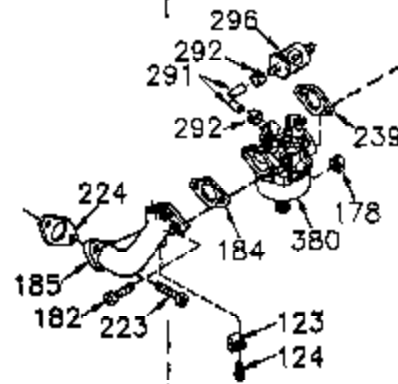

CONTINUED FROM PAGE 2

Ref #	Part Number	Qty	Description
30	35422A	1	Crankshaft
31	35327	1	Counterbalance Gear
40	35776A	1	Piston, Pin & Ring Set (Std.)(Incl. 4 1,42 & 43)
40	35777A	1	Piston, Pin & Ring Set (.010" OS)(Incl. 41,42 & 43)
40	35778A	1	Piston, Pin & Ring Set (.020" OS)(Incl. 41,42 & 43)
41	35773A	1	Piston & Pin Ass'y. (Std.) (Incl. 43)
41	35774A	1	Piston & Pin Ass'y. (.010" OS) (Incl. 43)
41	35775A	1	Piston & Pin Ass'y. (.020" OS) (Incl. 43)
42	35779	1	Ring Set (Std.)
42	35780	1	Ring Set (.010" OS)
42	35781	1	Ring Set (.020" OS)
43	35772	2	Piston Pin Retaining Ring
45	36895	1	Connecting Rod Ass'y. (Incl. 47)
47	651033	2	Connecting Rod Bolt
48	34034	2	Valve Lifter
50	35381	1	Camshaft (MCR)
51	35315A	1	Counterbalance Weight
52	31356	1	Oil Pump Ass'y.
69	35317	1	* Mounting Flange Gasket
70	35711A	1	Mounting Flange (Incl. 72,75,80 & 81)
72	31927	1	Oil Drain Plug
75	35319	1	Oil Seal
80	35783	1	Governor Shaft
81	30590A	2	Washer
82	35378	1	Governor Gear Ass'y. (Incl. 81)
83	30588A	1	Governor Spool
84	29193	2	Retaining Ring
86	650833	8	Screw, 1/4-20 x 1-3/16"
88	31707A	1	Spacer (Incl. 81)
89	32589	1	Flywheel Key
123	33261	1	Intake Pipe Bracket
124	651031	3	Screw, 1/4-20 x 9/16"
171	28424	1	Breather Element
178	29752	2	Nut & Lock Washer, 1/4-28
182	30088A	2	Screw, 1/4-28 x 1"
184	33263	1	* Carburetor To Intake Pipe Gasket
185	34926	1	Intake Pipe
223	650378	2	Screw, T-30, 5/16-18 x 1-3/32"
224	27915A	1	* Intake Pipe Gasket
234	650825	2	Nut & Lock Washer, 1/4-20
238	650834	2	Screw, 10-32 x 1-17/32"
239	33629	1	* Air Cleaner Gasket
240	35538B	1	Air Cleaner Body (Incl. 239)
245	35403	1	Air Cleaner Filter (Incl. 234)
245	35404	1	Air Cleaner Filter
250	35961	1	Air Cleaner Cover
251	650886	2	Wing Nut, 1/4-20
292	26460	2	Fuel Line Clamp
305	35574	1	Oil Fill Tube
307	35499	1	"O" Ring
308	35437	1	Fill Tube Clip
310	35576	1	Dipstick
370B	36507	1	Speed Control Decal
380	640126	1	Carburetor (Incl. 184)
400	36450C	1	Gasket Set (Include items marked PK in notes)
420	730225A	1	SAE 30 4-Cycle Engine Oil (Quart)