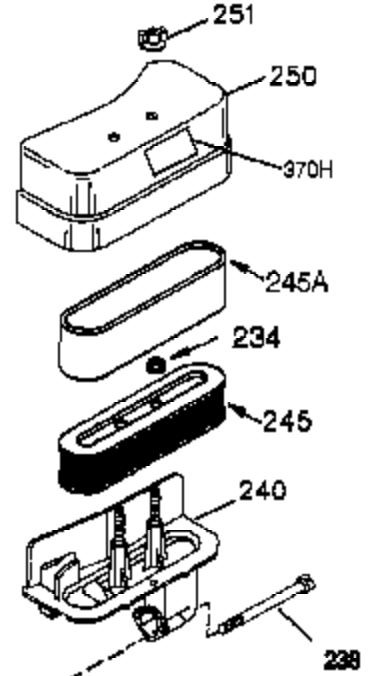

CONTINUED FROM PAGE 2

Ref #	Part Number	Qty	Description
30	35422A	1	Crankshaft
31	35327	1	Counterbalance Gear
40	35776A	1	Piston, Pin & Ring Set (Std.)(Incl. 4 1,42 & 43)
40	35777A	1	Piston, Pin & Ring Set (.010" OS)(Incl. 41,42 & 43)
40	35778A	1	Piston, Pin & Ring Set (.020" OS)(Incl. 41,42 & 43)
41	35773A	1	Piston & Pin Ass'y. (Std.) (Incl. 43)
41	35774A	1	Piston & Pin Ass'y. (.010" OS) (Incl. 43)
41	35775A	1	Piston & Pin Ass'y. (.020" OS) (Incl. 43)
42	35779	1	Ring Set (Std.)
42	35780	1	Ring Set (.010" OS)
42	35781	1	Ring Set (.020" OS)
43	35772	2	Piston Pin Retaining Ring
45	36895	1	Connecting Rod Ass'y. (Incl. 47)
47	651033	2	Connecting Rod Bolt
48	34034	2	Valve Lifter
50	35381	1	Camshaft (MCR)
51	35315A	1	Counterbalance Weight
52	31356	1	Oil Pump Ass'y.
69	35317	1	* Mounting Flange Gasket
70	35711A	1	Mounting Flange (Incl. 72,72A,75 & 80)
72A	28483	1	Oil Drain Plug
72	31927	1	Oil Drain Plug
75	35319	1	Oil Seal
80	35783	1	Governor Shaft
81	30590A	2	Washer
82	35378	1	Governor Gear Ass'y. (Incl. 81)
83	30588A	1	Governor Spool
84	29193	2	Retaining Ring
86	650833	7	Screw, 1/4-20 x 1-3/16"
88	31707A	1	Spacer (Incl. 81)
89	32589	1	Flywheel Key
123	33261	1	Intake Pipe Bracket
124	651031	3	Screw, 1/4-20 x 9/16"
171	28424	1	Breather Element
178	29752	2	Nut & Lock Washer, 1/4-28
182	30088A	2	Screw, 1/4-28 x 1"
184	33263	1	* Carburetor To Intake Pipe Gasket
185	34926	1	Intake Pipe
223	650378	2	Screw, T-30, 5/16-18 x 1-3/32"
224	27915A	1	* Intake Pipe Gasket
234	650825	2	Nut & Lock Washer, 1/4-20
238	650834	2	Screw, 10-32 x 1-17/32"
239	33629	1	* Air Cleaner Gasket
240	35538B	1	Air Cleaner Body (Incl. 239)
245A	35404	1	Air Cleaner Filter
245	35403	1	Air Cleaner Filter (Incl. 234)
250	35961	1	Air Cleaner Cover
251	650886	2	Wing Nut, 1/4-20
292	26460	2	Fuel Line Clamp
305	35574	1	Oil Fill Tube
307	35499	1	"O" Ring
308	35437	1	Fill Tube Clip
310	35576	1	Dipstick
380	640091A	1	Carburetor (Incl. 184)
400	36450C	1	* Gasket Set (Incl. items marked PK i n notes)
420	730225A	1	SAE 30 4-Cycle Engine Oil (Quart)