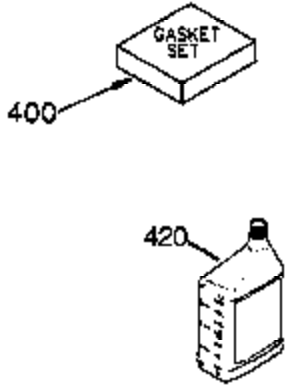

CONTINUED FROM PAGE 2

Ref #	Part Number	Qty	Description
30	35422A	1	Crankshaft
31	35327	1	Counterbalance Gear
40	35776A	1	Piston, Pin & Ring Set (Std.)(Incl. 4 1,42 & 43)
40	35777A	1	Piston, Pin & Ring Set (.010" OS)(Incl. 41,42 & 43)
40	35778A	1	Piston, Pin & Ring Set (.020" OS)(Incl. 41,42 & 43)
41	35773A	1	Piston & Pin Ass'y. (Std.) (Incl. 43)
41	35774A	1	Piston & Pin Ass'y. (.010" OS) (Incl. 43)
41	35775A	1	Piston & Pin Ass'y. (.020" OS) (Incl. 43)
42	35779	1	Ring Set (Std.)
42	35780	1	Ring Set (.010" OS)
42	35781	1	Ring Set (.020" OS)
43	35772	2	Piston Pin Retaining Ring
45	36895	1	Connecting Rod Ass'y. (Incl. 47)
47	651033	2	Connecting Rod Bolt
48	34034	2	Valve Lifter
50	35381	1	Camshaft (MCR)
51	35315A	1	Counterbalance Weight
52	31356	1	Oil Pump Ass'y.
69	35317	1	* Mounting Flange Gasket
70	35711A	1	Mounting Flange (Incl. 72,72A,75 & 80)
72A	28483	1	Oil Drain Plug
72	31927	1	Oil Drain Plug
75	35319	1	Oil Seal
80	35783	1	Governor Shaft
81	30590A	2	Washer
82	35378	1	Governor Gear Ass'y. (Incl. 81)
83	30588A	1	Governor Spool
84	29193	2	Retaining Ring
86	650833	7	Screw, 1/4-20 x 1-3/16"
88	31707A	1	Spacer (Incl. 81)
89	32589	1	Flywheel Key
123	33261	1	Intake Pipe Bracket
124	651031	3	Screw, 1/4-20 x 9/16"
171	28424	1	Breather Element
178	29752	2	Nut & Lock Washer, 1/4-28
182	30088A	2	Screw, 1/4-28 x 1"
184	33263	1	* Carburetor To Intake Pipe Gasket
185	34926	1	Intake Pipe
223	650378	2	Screw, T-30, 5/16-18 x 1-3/32"
224	27915A	1	* Intake Pipe Gasket
234	650825	2	Nut & Lock Washer, 1/4-20
238	650834	2	Screw, 10-32 x 1-17/32"
239	33629	1	* Air Cleaner Gasket
240	35538B	1	Air Cleaner Body (Incl. 239)
245A	35404	1	Air Cleaner Filter
245	35403	1	Air Cleaner Filter (Incl. 234)
250	35961	1	Air Cleaner Cover
251	650886	2	Wing Nut, 1/4-20
292	26460	2	Fuel Line Clamp
305	35574	1	Oil Fill Tube
307	35499	1	"O" Ring
308	35437	1	Fill Tube Clip
310	35576	1	Dipstick
380	640091A	1	Carburetor (Incl. 184)
400	36450C	1	* Gasket Set (Incl. items marked PK i n notes)
420	730225A	1	SAE 30 4-Cycle Engine Oil (Quart)