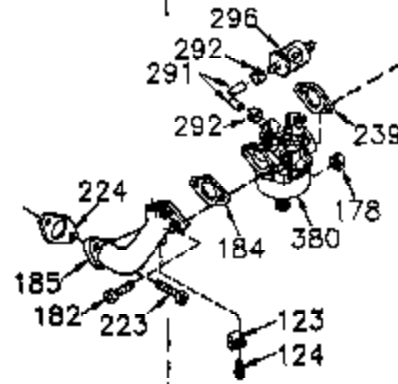

CONTINUED FROM PAGE 2

Ref #	Part Number	Qty	Description
30	35422A	1	Crankshaft
31	35327	1	Counterbalance Gear
40	35776A	1	Piston, Pin & Ring Set (Std.)(Incl. 4 1,42 & 43)
40	35777A	1	Piston, Pin & Ring Set (.010" OS)(Incl. 41,42 & 43)
40	35778A	1	Piston, Pin & Ring Set (.020" OS)(Incl. 41,42 & 43)
41	35773A	1	Piston & Pin Ass'y. (Std.) (Incl. 43)
41	35774A	1	Piston & Pin Ass'y. (.010" OS) (Incl. 43)
41	35775A	1	Piston & Pin Ass'y. (.020" OS) (Incl. 43)
42	35779	1	Ring Set (Std.)
42	35780	1	Ring Set (.010" OS)
42	35781	1	Ring Set (.020" OS)
43	35772	2	Piston Pin Retaining Ring
45	36895	1	Connecting Rod Ass'y. (Incl. 47)
47	651033	2	Connecting Rod Bolt
48	34034	2	Valve Lifter
50	35381	1	Camshaft (MCR)
51	35315A	1	Counterbalance Weight
52	31356	1	Oil Pump Ass'y.
69	35317	1	* Mounting Flange Gasket
70	35711A	1	Mounting Flange (Incl. 72,72A,75 & 80)
72A	28483	1	Oil Drain Plug
72	31927	1	Oil Drain Plug
75	35319	1	Oil Seal
80	35783	1	Governor Shaft
81	30590A	2	Washer
82	35378	1	Governor Gear Ass'y. (Incl. 81)
83	30588A	1	Governor Spool
84	29193	2	Retaining Ring
86	650833	7	Screw, 1/4-20 x 1-3/16"
88	31707A	1	Spacer (Incl. 81)
89	32589	1	Flywheel Key
123	33261	1	Intake Pipe Bracket
124	651031	3	Screw, 1/4-20 x 9/16"
171	28424	1	Breather Element
178	29752	2	Nut & Lock Washer, 1/4-28
182	30088A	2	Screw, 1/4-28 x 1"
184	33263	1	* Carburetor To Intake Pipe Gasket
185	34926	1	Intake Pipe
223	650378	2	Screw, T-30, 5/16-18 x 1-3/32"
224	27915A	1	* Intake Pipe Gasket
234	650825	2	Nut & Lock Washer, 1/4-20
238	650834	2	Screw, 10-32 x 1-17/32"
239	33629	1	* Air Cleaner Gasket
240	35538B	1	Air Cleaner Body (Incl. 239)
245A	35404	1	Air Cleaner Filter
245	35403	1	Air Cleaner Filter (Incl. 234)
250	35961	1	Air Cleaner Cover
251	650886	2	Wing Nut, 1/4-20
292	26460	2	Fuel Line Clamp
305	35574	1	Oil Fill Tube
307	35499	1	"O" Ring
308	35437	1	Fill Tube Clip
310	35576	1	Dipstick
380	640091A	1	Carburetor (Incl. 184)
400	36450C	1	* Gasket Set (Incl. items marked PK i n notes)
420	730225A	1	SAE 30 4-Cycle Engine Oil (Quart)