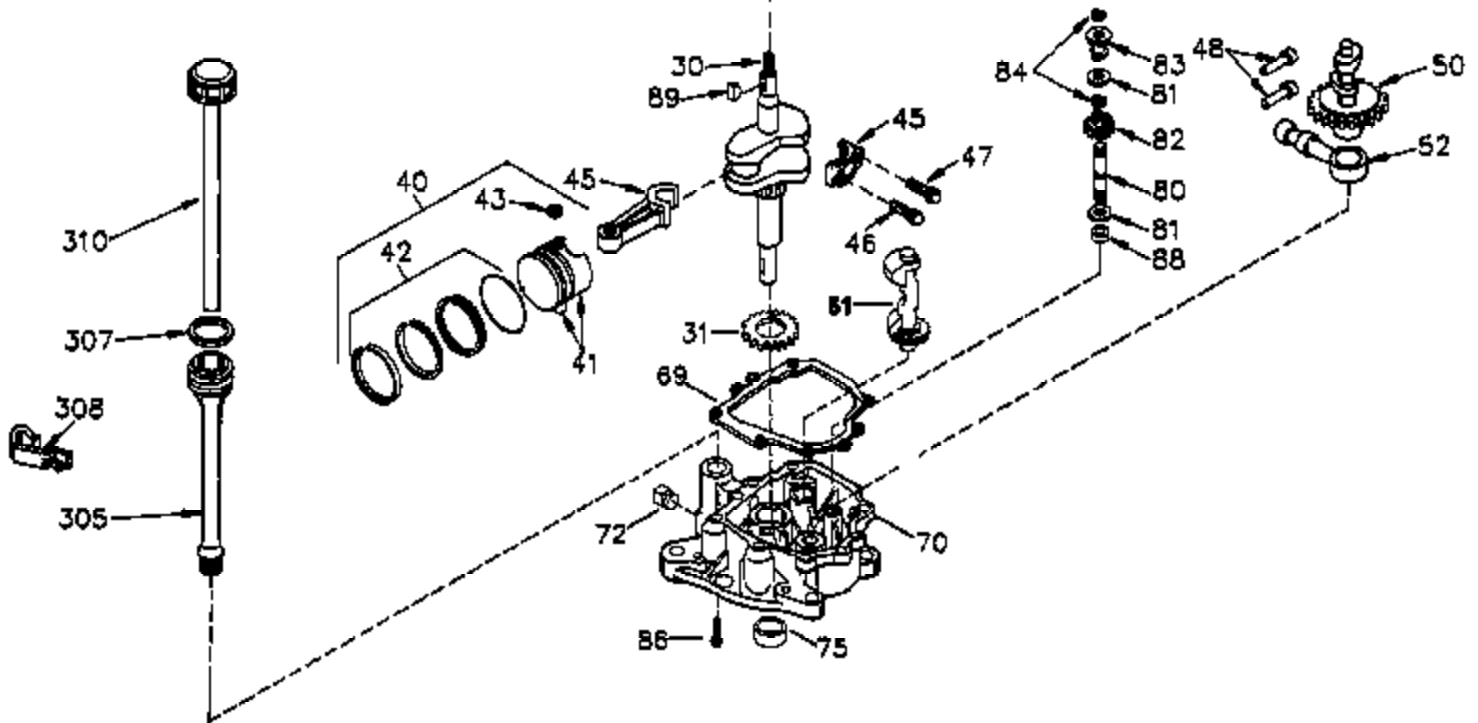

CONTINUED FROM PAGE 2

Ref #	Part Number	Qty	Description
30	35422A	1	Crankshaft
31	35327	1	Counterbalance Gear
40	35776A	1	Piston, Pin & Ring Set (Std.)(Incl. 4 1,42 & 43)
40	35777A	1	Piston, Pin & Ring Set (.010" OS)(Incl. 41,42 & 43)
40	35778A	1	Piston, Pin & Ring Set (.020" OS)(Incl. 41,42 & 43)
41	35773A	1	Piston & Pin Ass'y. (Std.) (Incl. 43)
41	35774A	1	Piston & Pin Ass'y. (.010" OS) (Incl. 43)
41	35775A	1	Piston & Pin Ass'y. (.020" OS) (Incl. 43)
42	35779	1	Ring Set (Std.)
42	35780	1	Ring Set (.010" OS)
42	35781	1	Ring Set (.020" OS)
43	35772	2	Piston Pin Retaining Ring
45	36895	1	Connecting Rod Ass'y. (Incl. 47)
47	651033	2	Connecting Rod Bolt
48	34034	2	Valve Lifter
50	35381	1	Camshaft (MCR)
51	35315A	1	Counterbalance Weight
52	31356	1	Oil Pump Ass'y.
69	35317	1	* Mounting Flange Gasket
70	35711A	1	Mounting Flange (Incl. 72,72A,75 & 80)
72A	28483	1	Oil Drain Plug
72	31927	1	Oil Drain Plug
75	35319	1	Oil Seal
80	35783	1	Governor Shaft
81	30590A	2	Washer
82	35378	1	Governor Gear Ass'y. (Incl. 81)
83	30588A	1	Governor Spool
84	29193	2	Retaining Ring
86	650833	7	Screw, 1/4-20 x 1-3/16"
88	31707A	1	Spacer (Incl. 81)
89	32589	1	Flywheel Key
123	33261	1	Intake Pipe Bracket
124	651031	3	Screw, 1/4-20 x 9/16"
171	28424	1	Breather Element
178	29752	2	Nut & Lock Washer, 1/4-28
182	30088A	2	Screw, 1/4-28 x 1"
184	33263	1	* Carburetor To Intake Pipe Gasket
185	34926	1	Intake Pipe
223	650378	2	Screw, T-30, 5/16-18 x 1-3/32"
224	27915A	1	* Intake Pipe Gasket
234	650825	2	Nut & Lock Washer, 1/4-20
238	650834	2	Screw, 10-32 x 1-17/32"
239	33629	1	* Air Cleaner Gasket
240	35538B	1	Air Cleaner Body (Incl. 239)
245A	35404	1	Air Cleaner Filter
245	35403	1	Air Cleaner Filter (Incl. 234)
250	35961	1	Air Cleaner Cover
251	650886	2	Wing Nut, 1/4-20
292	26460	2	Fuel Line Clamp
305	35574	1	Oil Fill Tube
307	35499	1	"O" Ring
308	35437	1	Fill Tube Clip
310	35576	1	Dipstick
380	640091A	1	Carburetor (Incl. 184)
400	36450C	1	* Gasket Set (Incl. items marked PK i n notes)
420	730225A	1	SAE 30 4-Cycle Engine Oil (Quart)