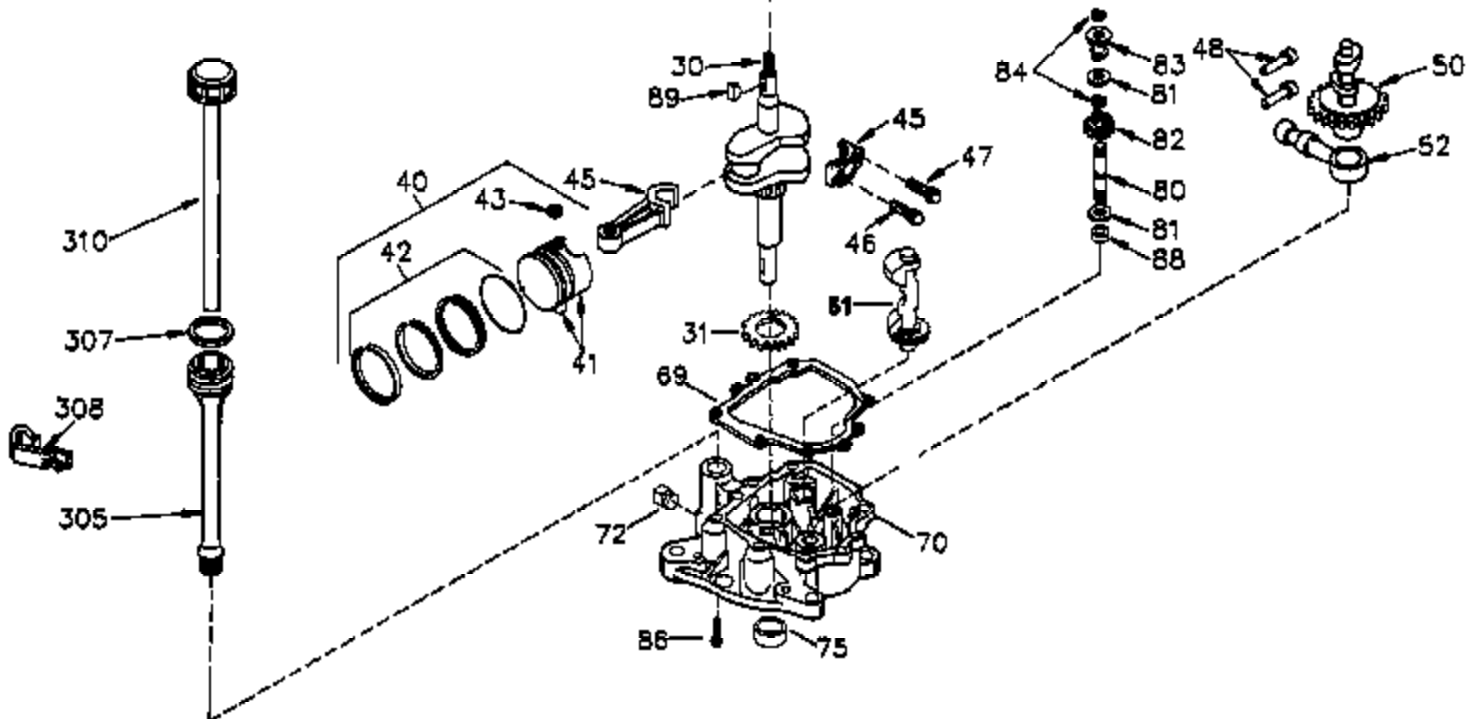

CONTINUED FROM PAGE 2

Engine Parts List #2

Ref #	Part Number	Qty	Description
30	35422A	1	Crankshaft
31	35327	1	Counterbalance Gear
40	35776A	1	Piston, Pin & Ring Set (Std.)
40	35777A	1	Piston, Pin & Ring Set (.010" OS)
40	35778A	1	Piston, Pin & Ring Set (.020" OS)
41	35773A	1	Piston & Pin Ass'y. (Std.) (Incl. 43)
41	35774A	1	Piston & Pin Ass'y. (.010" OS) (Incl. 43)
41	35775A	1	Piston & Pin Ass'y. (.020" OS) (Incl. 43)
42	35779	1	Ring Set (Std.)
42	35780	1	Ring Set (.010" OS)
42	35781	1	Ring Set (.020" OS)
43	35772	2	Piston Pin Retaining Ring
45	36895	1	Connecting Rod Ass'y. (Incl. 47)
47	651033	2	Connecting Rod Bolt
48	34034	2	Valve Lifter
50	35381	1	Camshaft (MCR)
51	35315A	1	Counterbalance Weight
52	31356	1	Oil Pump Ass'y.
69	35317	1	* Mounting Flange Gasket
70	35711A	1	Mounting Flange (Incl. 72, 75 & 80)
72	31927	1	Oil Drain Plug
75	35319	1	Oil Seal
80	35783	1	Governor Shaft
81	30590A	2	Washer
82	35378	1	Governor Gear Ass'y. (Incl. 81)
83	30588A	1	Governor Spool
84	29193	2	Retaining Ring
86	650833	7	Screw, 1/4-20 x 1-3/16"
88	31707A	1	Spacer (Incl. 81)
89	32589	1	Flywheel Key
123	33261	1	Intake Pipe Brace
124	651031	3	Screw, 1/4-20 x 9/16"
171	28424	1	Breather Element
178	29752	2	Nut & Lock Washer, 1/4-28
182	30088A	2	Screw, 1/4-28 x 1"
184	33263	1	* Carburetor To Intake Pipe Gasket
185	34926	1	Intake Pipe
223	650378	2	Screw, T-30, 5/16-18 x 1-3/32"
224	27915A	1	* Intake Pipe Gasket
234	650825	2	Nut & Lock Washer, 1/4-20
238	650834	2	Screw, 10-32 x 1-17/32"
239	33629	1	* Air Cleaner Gasket
240	35538B	1	Air Cleaner Body (Incl. 239)
245A	35404	1	Air Cleaner Filter
245	35403	1	Air Cleaner Filter (Incl. 234)
250	35961	1	Air Cleaner Cover
251	650886	2	Wing Nut, 1/4-20
292	26460	2	Fuel Line Clamp
296	34279B	1	Fuel Filter (Incl. 292)
305	35574	1	Oil Fill Tube
307	35499	1	"O" Ring
308	35437	1	Fill Tube Clip
310	35576	1	Dipstick
380	640091A	1	Carburetor (Incl. 184)
400	36452B	1	* Gasket Set (Incl. items marked PK i n notes)
420	730225A	1	SAE 30 4-Cycle Engine Oil (Quart)