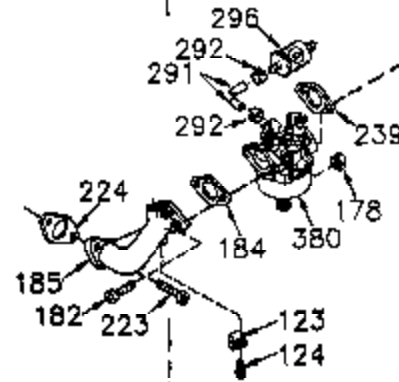

CONTINUED FROM PAGE 2

Engine Parts List #2

Ref #	Part Number	Qty	Description
30	35422A	1	Crankshaft
31	35327	1	Counterbalance Gear
40	35776A	1	Piston, Pin & Ring Set (Std.)
40	35777A	1	Piston, Pin & Ring Set (.010" OS)
40	35778A	1	Piston, Pin & Ring Set (.020" OS)
41	35773A	1	Piston & Pin Ass'y. (Std.) (Incl. 43)
41	35774A	1	Piston & Pin Ass'y. (.010" OS) (Incl. 43)
41	35775A	1	Piston & Pin Ass'y. (.020" OS) (Incl. 43)
42	35779	1	Ring Set (Std.)
42	35780	1	Ring Set (.010" OS)
42	35781	1	Ring Set (.020" OS)
43	35772	2	Piston Pin Retaining Ring
45	36895	1	Connecting Rod Ass'y. (Incl. 47)
47	651033	2	Connecting Rod Bolt
48	34034	2	Valve Lifter
50	35381	1	Camshaft (MCR)
51	35315A	1	Counterbalance Weight
52	31356	1	Oil Pump Ass'y.
69	35317	1	* Mounting Flange Gasket
70	35711A	1	Mounting Flange (Incl. 72, 75 & 80)
72	31927	1	Oil Drain Plug
75	35319	1	Oil Seal
80	35783	1	Governor Shaft
81	30590A	2	Washer
82	35378	1	Governor Gear Ass'y. (Incl. 81)
83	30588A	1	Governor Spool
84	29193	2	Retaining Ring
86	650833	7	Screw, 1/4-20 x 1-3/16"
88	31707A	1	Spacer (Incl. 81)
89	32589	1	Flywheel Key
123	33261	1	Intake Pipe Brace
124	651031	3	Screw, 1/4-20 x 9/16"
171	28424	1	Breather Element
178	29752	2	Nut & Lock Washer, 1/4-28
182	30088A	2	Screw, 1/4-28 x 1"
184	33263	1	* Carburetor To Intake Pipe Gasket
185	34926	1	Intake Pipe
223	650378	2	Screw, T-30, 5/16-18 x 1-3/32"
224	27915A	1	* Intake Pipe Gasket
234	650825	2	Nut & Lock Washer, 1/4-20
238	650834	2	Screw, 10-32 x 1-17/32"
239	33629	1	* Air Cleaner Gasket
240	35538B	1	Air Cleaner Body (Incl. 239)
245A	35404	1	Air Cleaner Filter
245	35403	1	Air Cleaner Filter (Incl. 234)
250	35961	1	Air Cleaner Cover
251	650886	2	Wing Nut, 1/4-20
292	26460	2	Fuel Line Clamp
296	34279B	1	Fuel Filter (Incl. 292)
305	35574	1	Oil Fill Tube
307	35499	1	"O" Ring
308	35437	1	Fill Tube Clip
310	35576	1	Dipstick
380	640091A	1	Carburetor (Incl. 184)
400	36452B	1	* Gasket Set (Incl. items marked PK i n notes)
420	730225A	1	SAE 30 4-Cycle Engine Oil (Quart)