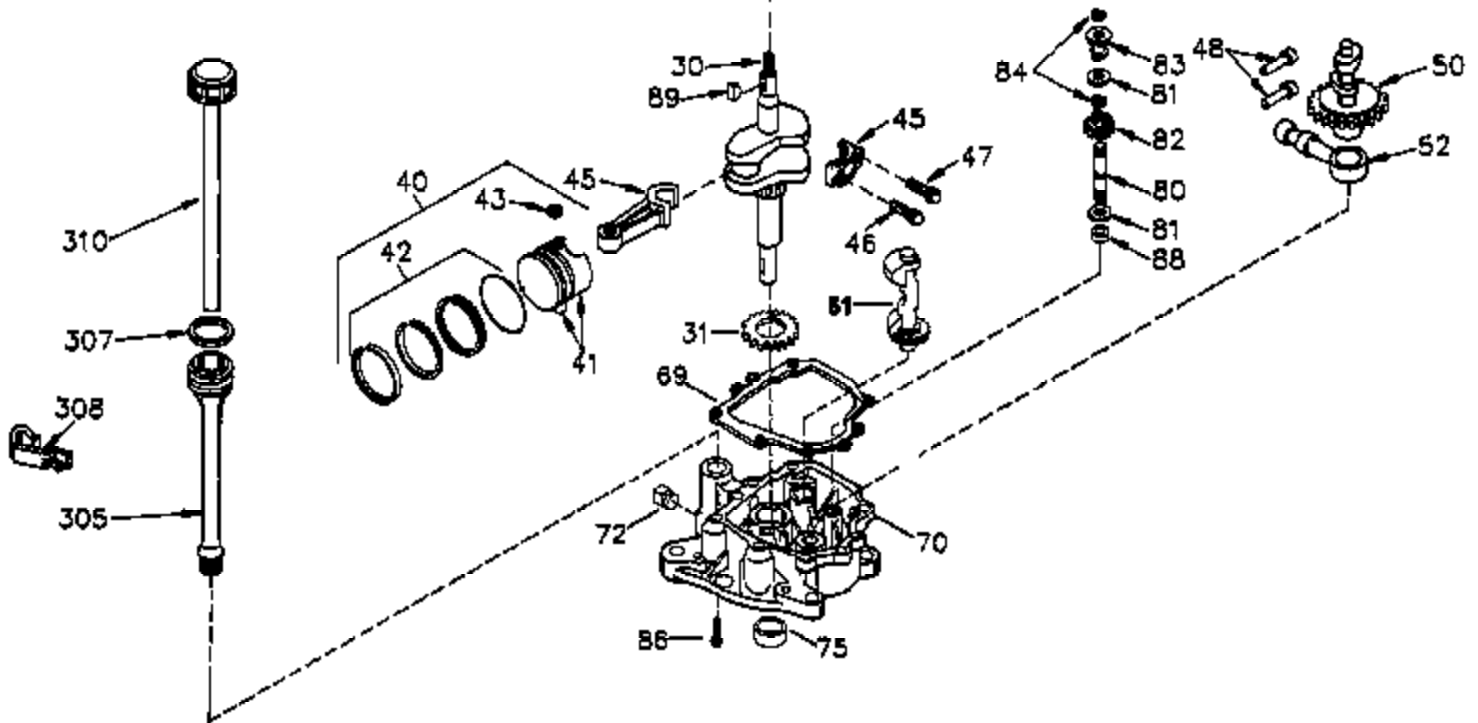

CONTINUED FROM PAGE 2

Ref #	Part Number	Qty	Description
30	35422A	1	Crankshaft
31	35327	1	Counterbalance Gear
40	35776A	1	Piston, Pin & Ring Set (Std.)
40	35777A	1	Piston, Pin & Ring Set (.010" OS)
40	35778A	1	Piston, Pin & Ring Set (.020" OS)
41	35773A	1	Piston & Pin Ass'y. (Std.) (Incl. 43)
41	35774A	1	Piston & Pin Ass'y. (.010" OS) (Incl. 43)
41	35775A	1	Piston & Pin Ass'y. (.020" OS) (Incl. 43)
42	35779	1	Ring Set (Std.)
42	35780	1	Ring Set (.010" OS)
42	35781	1	Ring Set (.020" OS)
43	35772	2	Piston Pin Retaining Ring
45	36895	1	Connecting Rod Ass'y. (Incl. 47)
47	651033	2	Connecting Rod Bolt
48	34034	2	Valve Lifter
50	35381	1	Camshaft (MCR)
51	35315A	1	Counterbalance Weight
52	31356	1	Oil Pump Ass'y.
69	35317	1	* Mounting Flange Gasket
70	35711A	1	Mounting Flange (Incl. 72, 75 & 80)
72	31927	1	Oil Drain Plug
75	35319	1	Oil Seal
80	35783	1	Governor Shaft
81	30590A	2	Washer
82	35378	1	Governor Gear Ass'y. (Incl. 81)
83	30588A	1	Governor Spool
84	29193	2	Retaining Ring
86	650833	7	Screw, 1/4-20 x 1-3/16"
88	31707A	1	Spacer (Incl. 81)
89	32589	1	Flywheel Key
123	33261	1	Intake Pipe Brace
124	651031	3	Screw, 1/4-20 x 9/16"
171	28424	1	Breather Element
178	29752	2	Nut & Lock Washer, 1/4-28
182	30088A	2	Screw, 1/4-28 x 1"
184	33263	1	* Carburetor To Intake Pipe Gasket
185	34926	1	Intake Pipe
223	650378	2	Screw, T-30, 5/16-18 x 1-3/32"
224	27915A	1	* Intake Pipe Gasket
234	650825	2	Nut & Lock Washer, 1/4-20
238	650834	2	Screw, 10-32 x 1-17/32"
239	33629	1	* Air Cleaner Gasket
240	35538B	1	Air Cleaner Body (Incl. 239)
245A	35404	1	Air Cleaner Filter
245	35403	1	Air Cleaner Filter (Incl. 234)
250	35961	1	Air Cleaner Cover
251	650886	2	Wing Nut, 1/4-20
292	26460	2	Fuel Line Clamp
296	34279B	1	Fuel Filter (Incl. 292)
305	35574	1	Oil Fill Tube
307	35499	1	"O" Ring
308	35437	1	Fill Tube Clip
310	35576	1	Dipstick
380	640091A	1	Carburetor (Incl. 184)
400	36452B	1	* Gasket Set (Incl. items marked PK in notes)
420	730225A	1	SAE 30 4-Cycle Engine Oil (Quart)