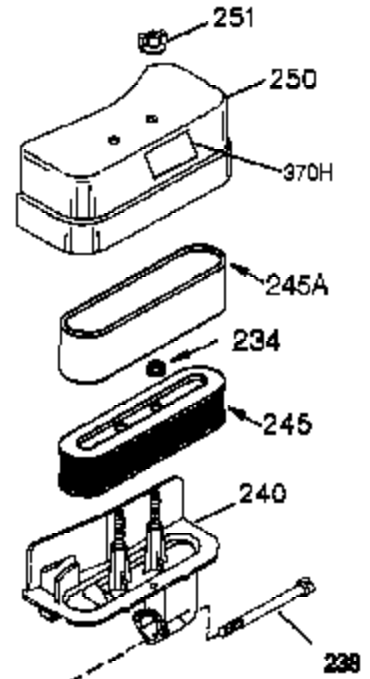

CONTINUED FROM PAGE 2

Ref #	Part Number	Qty	Description
30	35422A	1	Crankshaft
31	35327	1	Counterbalance Gear
40	35776A	1	Piston, Pin & Ring Set (Std.)
40	35777A	1	Piston, Pin & Ring Set (.010" OS)
40	35778A	1	Piston, Pin & Ring Set (.020" OS)
41	35773A	1	Piston & Pin Ass'y. (Std.) (Incl. 43)
41	35774A	1	Piston & Pin Ass'y. (.010" OS) (Incl. 43)
41	35775A	1	Piston & Pin Ass'y. (.020" OS) (Incl. 43)
42	35779	1	Ring Set (Std.)
42	35780	1	Ring Set (.010" OS)
42	35781	1	Ring Set (.020" OS)
43	35772	2	Piston Pin Retaining Ring
45	36895	1	Connecting Rod Ass'y. (Incl. 47)
47	651033	2	Connecting Rod Bolt
48	34034	2	Valve Lifter
50	35381	1	Camshaft (MCR)
51	35315A	1	Counterbalance Weight
52	31356	1	Oil Pump Ass'y.
69	35317	1	* Mounting Flange Gasket
70	35711A	1	Mounting Flange (Incl. 72, 75 & 80)
72	31927	1	Oil Drain Plug
75	35319	1	Oil Seal
80	35783	1	Governor Shaft
81	30590A	2	Washer
82	35378	1	Governor Gear Ass'y. (Incl. 81)
83	30588A	1	Governor Spool
84	29193	2	Retaining Ring
86	650833	7	Screw, 1/4-20 x 1-3/16"
88	31707A	1	Spacer (Incl. 81)
89	32589	1	Flywheel Key
123	33261	1	Intake Pipe Brace
124	651031	3	Screw, 1/4-20 x 9/16"
171	28424	1	Breather Element
178	29752	2	Nut & Lock Washer, 1/4-28
182	30088A	2	Screw, 1/4-28 x 1"
184	33263	1	* Carburetor To Intake Pipe Gasket
185	34926	1	Intake Pipe
223	650378	2	Screw, T-30, 5/16-18 x 1-3/32"
224	27915A	1	* Intake Pipe Gasket
234	650825	2	Nut & Lock Washer, 1/4-20
238	650834	2	Screw, 10-32 x 1-17/32"
239	33629	1	* Air Cleaner Gasket
240	35538B	1	Air Cleaner Body (Incl. 239)
245A	35404	1	Air Cleaner Filter
245	35403	1	Air Cleaner Filter (Incl. 234)
250	35961	1	Air Cleaner Cover
251	650886	2	Wing Nut, 1/4-20
292	26460	2	Fuel Line Clamp
296	34279B	1	Fuel Filter (Incl. 292)
305	35574	1	Oil Fill Tube
307	35499	1	"O" Ring
308	35437	1	Fill Tube Clip
310	35576	1	Dipstick
380	640091A	1	Carburetor (Incl. 184)
400	36452B	1	* Gasket Set (Incl. items marked PK in notes)
420	730225A	1	SAE 30 4-Cycle Engine Oil (Quart)