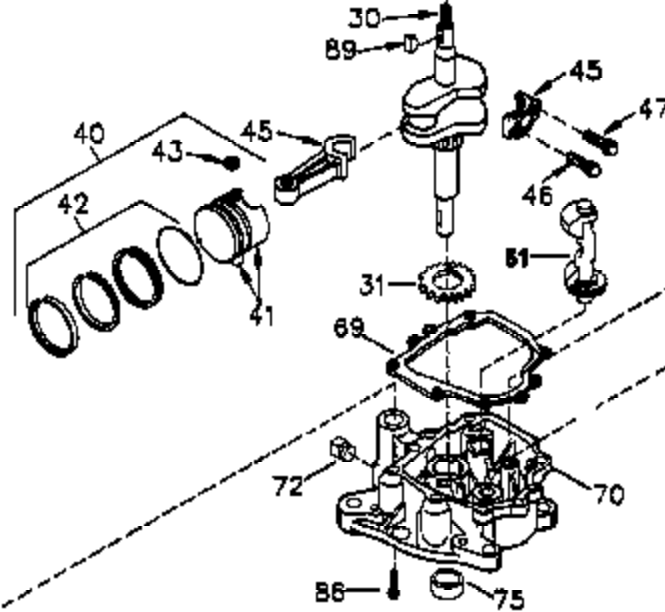

CONTINUED FROM PAGE 2

Ref #	Part Number	Qty	Description
30	35422A	1	Crankshaft
31	35327	1	Counterbalance Gear
40	35776A	1	Piston, Pin & Ring Set (Std.)(Incl. 4 1,42 & 43)
40	35777A	1	Piston, Pin & Ring Set (.010" OS)(Incl. 41,42 & 43)
40	35778A	1	Piston, Pin & Ring Set (.020" OS)(Incl. 41,42 & 43)
41	35773A	1	Piston & Pin Ass'y. (Std.)(Incl. 43)
41	35774A	1	Piston & Pin Ass'y. (.010" OS)(Incl. 43)
41	35775A	1	Piston & Pin Ass'y. (.020" OS)(Incl. 43)
42	35779	1	Ring Set (Std.)
42	35780	1	Ring Set (.010" OS)
42	35781	1	Ring Set (.020" OS)
43	35772	2	Piston Pin Retaining Ring
45	36895	1	Connecting Rod Ass'y. (Incl. 47)
47	651033	2	Connecting Rod Bolt
48	34034	2	Valve Lifter
50	35381	1	Camshaft Ass'y (MCR)
51	35315A	1	Counterbalance Weight
52	31356	1	Oil Pump Ass'y.
69	35317	1	* Mounting Flange Gasket
70	35711A	1	Mounting Flange (Incl. 72,75,80 & 81)
72	31927	1	Oil Drain Plug
75	35319	1	Oil Seal
80	35783	1	Governor Shaft
81	30590A	2	Washer
82	35378	1	Governor Gear Ass'y. (Incl. 81)
83	30588A	1	Governor Spool
84	29193	2	Retaining Ring
86	650833	7	Screw, 1/4-20 x 1-3/16"
88	31707A	1	Spacer (Incl. 81)
89	32589	1	Flywheel Key
123	33261	1	Intake Pipe Brace
124	651031	3	Screw, 1/4-20 x 9/16"
171	28424	1	Breather Element
178	29752	2	Nut & Lock Washer. 1/4-28
182	30088A	2	Screw, 1/4-28 x 1"
184	33263	1	Carburetor To Intake Pipe Gasket
185	34926	1	Intake Pipe
223	650378	2	Screw, T-30, 5/16-18 x 1-3/32"
224	27915A	1	* Intake Pipe Gasket
234	650825	2	Nut & Lock Washer, 1/4-20
238	650834	2	Screw, 10-32 x 1-17/32"
239	33629	1	* Air Cleaner Gasket
240	35538B	1	Air Cleaner Body (Incl. 239)
245	35403	1	Air Cleaner Filter (Incl. 234)
245A	35404	1	Air Cleaner Filter
250	35961	1	Air Cleaner Cover
251	650886	2	Wing Nut, 1/4-20
292	26460	2	Fuel Line Clamp
305	35574	1	Oil Fill Tube
307	35499	1	"O" Ring
308	35437	1	Fill Tube Clip
310	35576	1	Dipstick
370B	36507	1	Speed Control Decal
380	640215	1	Carburetor (Incl. 184)
400	36450C		* Gasket Set (Incl. items marked PK in notes)
420	730225A	1	SAE 30 4-Cycle Engine Oil (Quart)