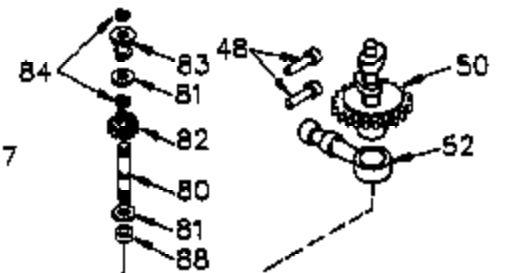

CONTINUED FROM PAGE 2

Ref #	Part Number	Qty	Description
30	35422A	1	Crankshaft
31	35327	1	Counterbalance Gear
40	35776A	1	Piston, Pin & Ring Set (Std.)(Incl. 4 1,42 & 43)
40	35777A	1	Piston, Pin & Ring Set (.010" OS)(Incl. 41,42 & 43)
40	35778A	1	Piston, Pin & Ring Set (.020" OS)(Incl. 41,42 & 43)
41	35773A	1	Piston & Pin Ass'y. (Std.)(Incl. 43)
41	35774A	1	Piston & Pin Ass'y. (.010" OS)(Incl. 43)
41	35775A	1	Piston & Pin Ass'y. (.020" OS)(Incl. 43)
42	35779	1	Ring Set (Std.)
42	35780	1	Ring Set (.010" OS)
42	35781	1	Ring Set (.020" OS)
43	35772	2	Piston Pin Retaining Ring
45	36895	1	Connecting Rod Ass'y. (Incl. 47)
47	651033	2	Connecting Rod Bolt
48	34034	2	Valve Lifter
50	35381	1	Camshaft Ass'y (MCR)
51	35315A	1	Counterbalance Weight
52	31356	1	Oil Pump Ass'y.
69	35317	1	* Mounting Flange Gasket
70	35711A	1	Mounting Flange (Incl. 72,75,80 & 81)
72	31927	1	Oil Drain Plug
75	35319	1	Oil Seal
80	35783	1	Governor Shaft
81	30590A	2	Washer
82	35378	1	Governor Gear Ass'y. (Incl. 81)
83	30588A	1	Governor Spool
84	29193	2	Retaining Ring
86	650833	7	Screw, 1/4-20 x 1-3/16"
88	31707A	1	Spacer (Incl. 81)
89	32589	1	Flywheel Key
123	33261	1	Intake Pipe Brace
124	651031	3	Screw, 1/4-20 x 9/16"
171	28424	1	Breather Element
178	29752	2	Nut & Lock Washer. 1/4-28
182	30088A	2	Screw, 1/4-28 x 1"
184	33263	1	Carburetor To Intake Pipe Gasket
185	34926	1	Intake Pipe
223	650378	2	Screw, T-30, 5/16-18 x 1-3/32"
224	27915A	1	* Intake Pipe Gasket
234	650825	2	Nut & Lock Washer, 1/4-20
238	650834	2	Screw, 10-32 x 1-17/32"
239	33629	1	* Air Cleaner Gasket
240	35538B	1	Air Cleaner Body (Incl. 239)
245	35403	1	Air Cleaner Filter (Incl. 234)
245A	35404	1	Air Cleaner Filter
250	35961	1	Air Cleaner Cover
251	650886	2	Wing Nut, 1/4-20
292	26460	2	Fuel Line Clamp
305	35574	1	Oil Fill Tube
307	35499	1	"O" Ring
308	35437	1	Fill Tube Clip
310	35576	1	Dipstick
370B	36507	1	Speed Control Decal
380	640215	1	Carburetor (Incl. 184)
400	36450C		* Gasket Set (Incl. items marked PK in notes)
420	730225A	1	SAE 30 4-Cycle Engine Oil (Quart)