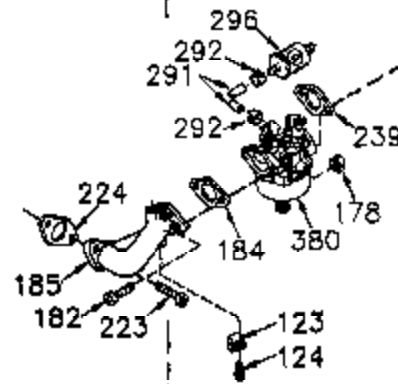

CONTINUED FROM PAGE 2

Ref #	Part Number	Qty	Description
30	35422A	1	Crankshaft
31	35327	1	Counterbalance Gear
40	35776A	1	Piston, Pin & Ring Set (Std.)(Incl. 4 1,42 & 43)
40	35777A	1	Piston, Pin & Ring Set (.010" OS)(Incl. 41,42 & 43)
40	35778A	1	Piston, Pin & Ring Set (.020" OS)(Incl. 41,42 & 43)
41	35773A	1	Piston & Pin Ass'y. (Std.)(Incl. 43)
41	35774A	1	Piston & Pin Ass'y. (.010" OS)(Incl. 43)
41	35775A	1	Piston & Pin Ass'y. (.020" OS)(Incl. 43)
42	35779	1	Ring Set (Std.)
42	35780	1	Ring Set (.010" OS)
42	35781	1	Ring Set (.020" OS)
43	35772	2	Piston Pin Retaining Ring
45	36895	1	Connecting Rod Ass'y. (Incl. 47)
47	651033	2	Connecting Rod Bolt
48	34034	2	Valve Lifter
50	35381	1	Camshaft Ass'y (MCR)
51	35315A	1	Counterbalance Weight
52	31356	1	Oil Pump Ass'y.
69	35317	1	* Mounting Flange Gasket
70	35711A	1	Mounting Flange (Incl. 72,75,80 & 81)
72	31927	1	Oil Drain Plug
75	35319	1	Oil Seal
80	35783	1	Governor Shaft
81	30590A	2	Washer
82	35378	1	Governor Gear Ass'y. (Incl. 81)
83	30588A	1	Governor Spool
84	29193	2	Retaining Ring
86	650833	7	Screw, 1/4-20 x 1-3/16"
88	31707A	1	Spacer (Incl. 81)
89	32589	1	Flywheel Key
123	33261	1	Intake Pipe Brace
124	651031	3	Screw, 1/4-20 x 9/16"
171	28424	1	Breather Element
178	29752	2	Nut & Lock Washer. 1/4-28
182	30088A	2	Screw, 1/4-28 x 1"
184	33263	1	Carburetor To Intake Pipe Gasket
185	34926	1	Intake Pipe
223	650378	2	Screw, T-30, 5/16-18 x 1-3/32"
224	27915A	1	* Intake Pipe Gasket
234	650825	2	Nut & Lock Washer, 1/4-20
238	650834	2	Screw, 10-32 x 1-17/32"
239	33629	1	* Air Cleaner Gasket
240	35538B	1	Air Cleaner Body (Incl. 239)
245	35403	1	Air Cleaner Filter (Incl. 234)
245A	35404	1	Air Cleaner Filter
250	35961	1	Air Cleaner Cover
251	650886	2	Wing Nut, 1/4-20
292	26460	2	Fuel Line Clamp
305	35574	1	Oil Fill Tube
307	35499	1	"O" Ring
308	35437	1	Fill Tube Clip
310	35576	1	Dipstick
370B	36507	1	Speed Control Decal
380	640215	1	Carburetor (Incl. 184)
400	36450C		* Gasket Set (Incl. items marked PK in notes)
420	730225A	1	SAE 30 4-Cycle Engine Oil (Quart)