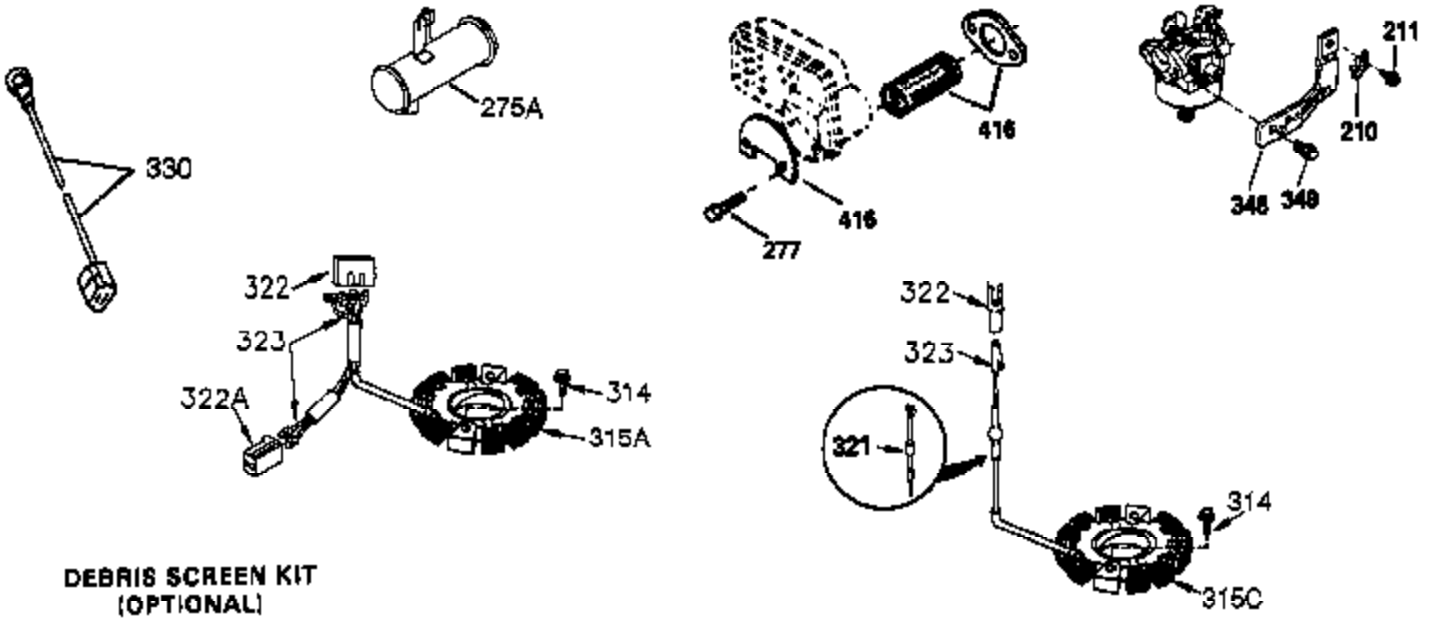

Ref #	Part Number	Qty	Description
16	32651	1	Governor Lever
19A	34043	1	Extension Spring
92	650880	1	Lock Washer
93	650881	1	Flywheel Nut
186	33860	1	Choke Link
203	31342	1	Compression Spring
204	651029	1	Screw, Torx T-10, 5-40 x 7/16"
206	610973	1	Terminal
209	30200	2	Screw, 10-24 x 9/16"
215	32410	1	Control Knob
260	33635C	1	Blower Housing
261	650788	2	Screw, 5/16-18 x 3/4"
262	29747B	2	Screw, Torx T-40, 5/16-24 x 21/32"
277	650729	2	Screw, 5/16-18 x 3-3/16"
327	35392	1	Starter Plug
390	590746	1	Rewind Starter