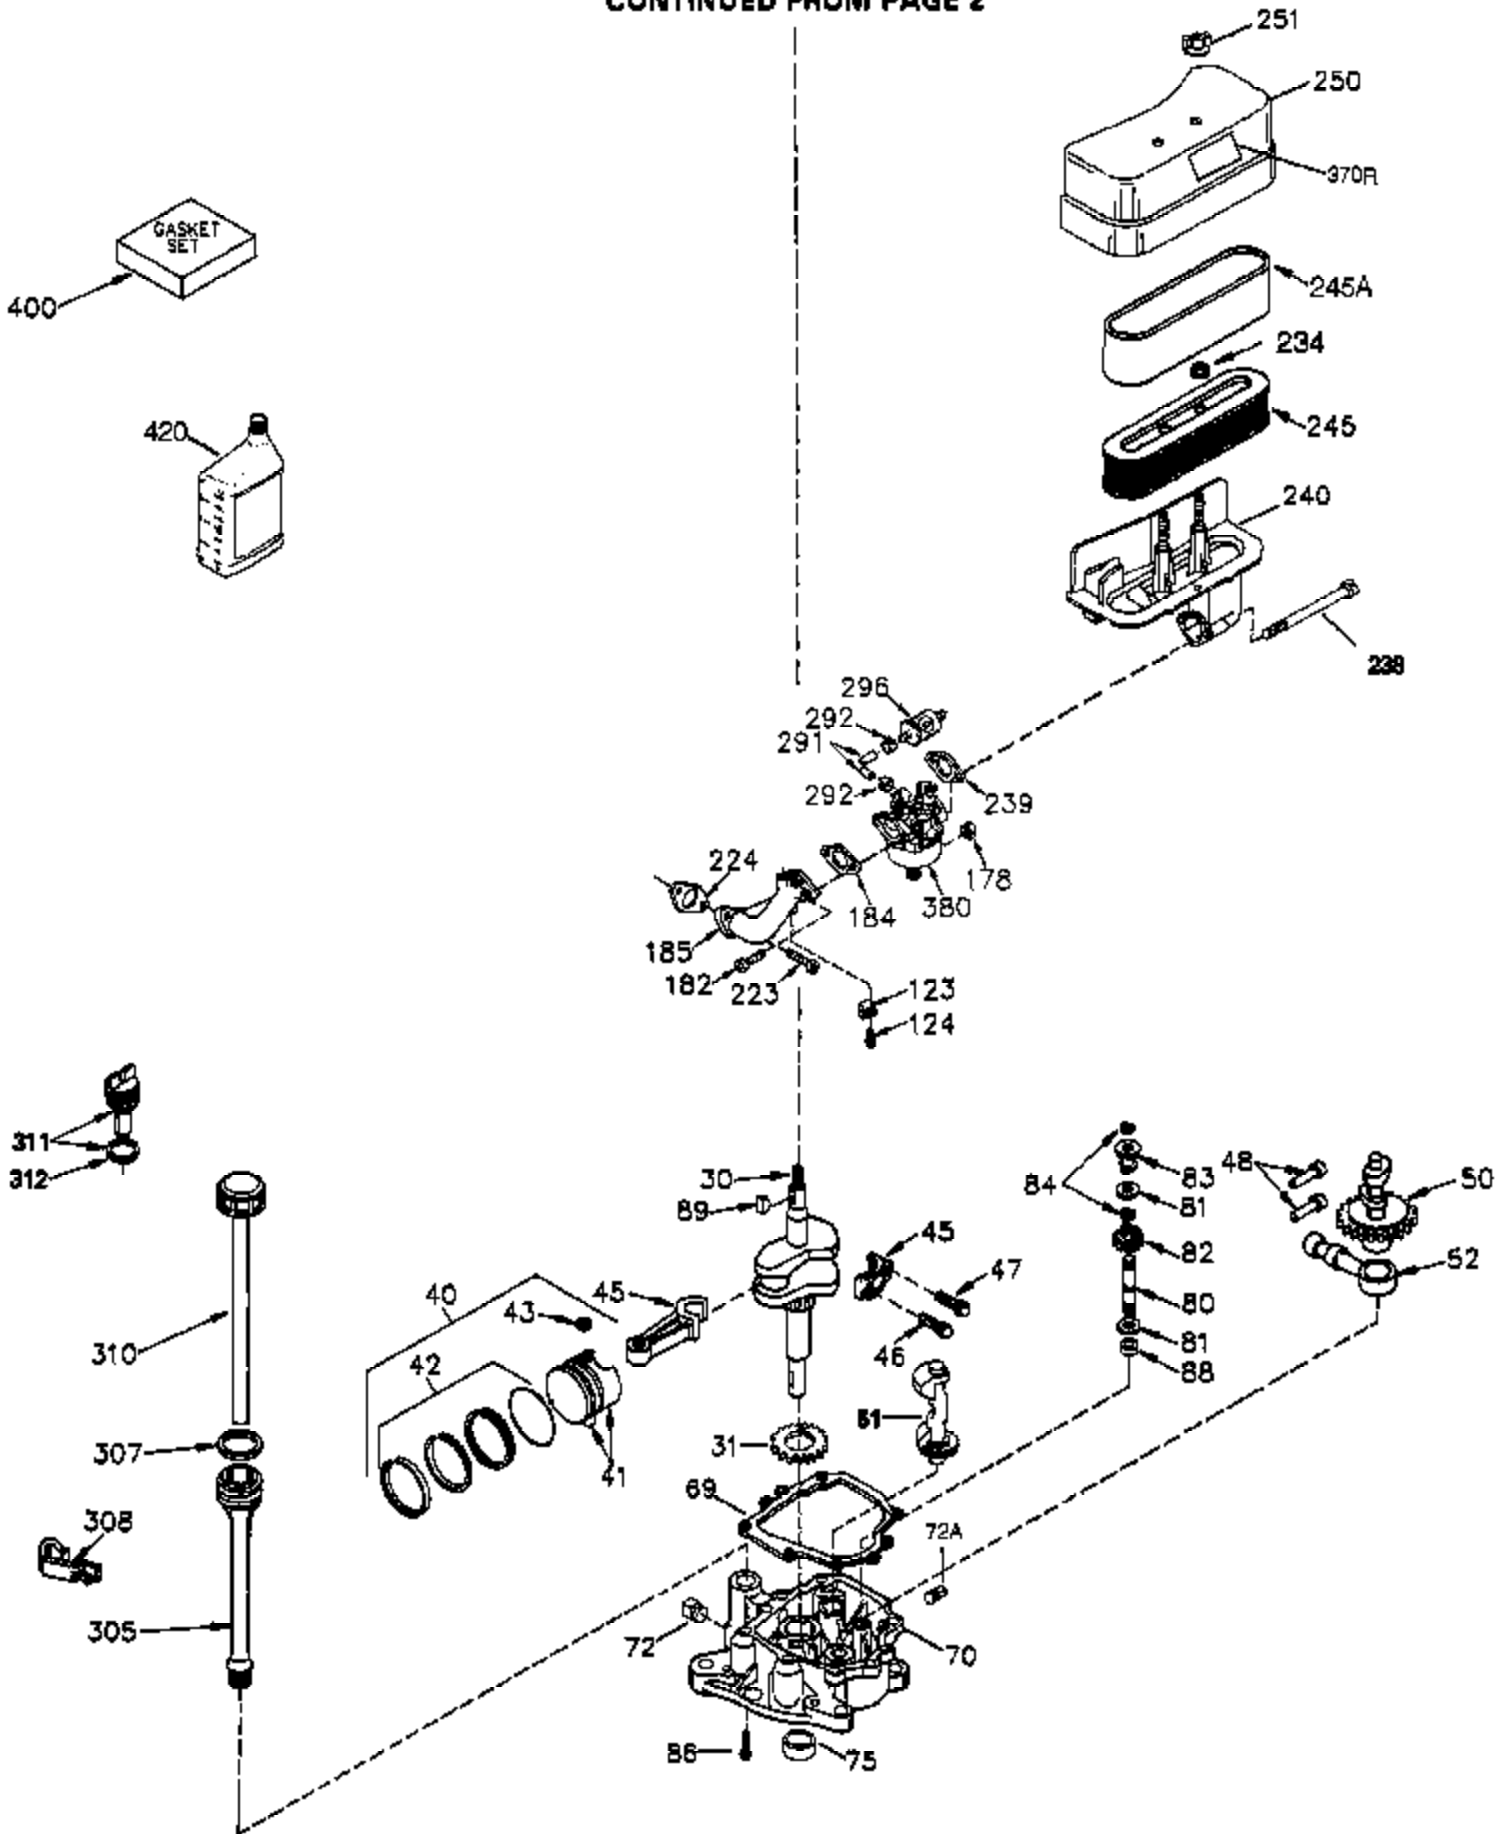

CONTINUED FROM PAGE 2

Ref #	Part Number	Qty	Description
30	35802A	1	Crankshaft
31	35327	1	Counterbalance Gear
40	34552	1	Piston, Pin & Ring Set (Std.)
40	34553	1	Piston, Pin & Ring Set (.010" OS)
40	34554	1	Piston, Pin & Ring Set (.020" OS)
41	34329A	1	Piston & Pin Ass'y. (Std.) (Incl. 43)
41	34330A	1	Piston & Pin Ass'y. (.010" OS) (Incl. 43)
41	34331A	1	Piston & Pin Ass'y. (.020" OS) (Incl. 43)
42	34332	1	Ring Set (Std.)
42	34333	1	Ring Set (.010" OS)
42	34334	1	Ring Set (.020" OS)
43	27888	2	Piston Pin Retaining Ring
45	36897	1	Connecting Rod Ass'y. (Incl. 46 & 47)
47	651033	2	Connecting Rod Bolt
48	34034	2	Valve Lifter
50	35381	1	Camshaft
51	35747A	1	Counterbalance Weight
52	31356	1	Oil Pump Ass'y.
69	35317	1	* Mounting Flange Gasket
70	35711A	1	Mounting Flange (Incl. 72,75,80 & 81)
72	31927	1	Oil Drain Plug
75	35319	1	Oil Seal
80	35783	1	Governor Shaft
81	30590A	2	Washer
82	35378	1	Governor Gear Ass'y. (Incl. 81)
83	30588A	1	Governor Spool
84	29193	2	Retaining Ring
86	650833	7	Screw, 1/4-20 x 1-3/16"
88	31707A	1	Spacer (Incl. 81)
89	32589	1	Flywheel Key
123	33261	1	Intake Pipe Brace
124	651031	2	Screw, 1/4-20 x 9/16"
178	29752	2	Nut & Lock Washer, 1/4-28
182	30088A	2	Screw, 1/4-28 x 1"
184	33263	1	* Carburetor To Intake Pipe Gasket
185	34926	1	Intake Pipe
223	650378	2	Screw, Torx T-30, 5/16-18 x 1-1/8"
224	27915A	1	* Intake Pipe Gasket
234	650825	2	Nut & Lock Washer, 1/4-20
238	650834	2	Screw, 10-32 x 1-17/32"
239	33629	1	* Air Cleaner Gasket
240	35538B	1	Air Cleaner Body (Incl. 239)
245	35403	1	Air Cleaner Filter (Incl. 324)
245A	35404	1	Air Cleaner Filter
250	35961	1	Air Cleaner Cover
251	650886	2	Wing Nut, 1/4-20
292	26460	2	Fuel Line Clamp
305	35574	1	Oil Fill Tube
307	35499	1	"O" Ring
308	35437	1	Fill Tube Clip
310	35576	1	Dipstick
380	632677	1	Carburetor (Incl. 184)
400	36450B	1	* Gasket Set (Incl. items marked PK in notes) Incl. part #'s 27272A (1), 27896A (2), 27915A (1), 29673 (1), 33263 (1), 33629 (1), 34698A (1), 35262A (1), 36448 (1)
420	730225	1	SAE 30 4-Cycle Engine Oil (Quart)