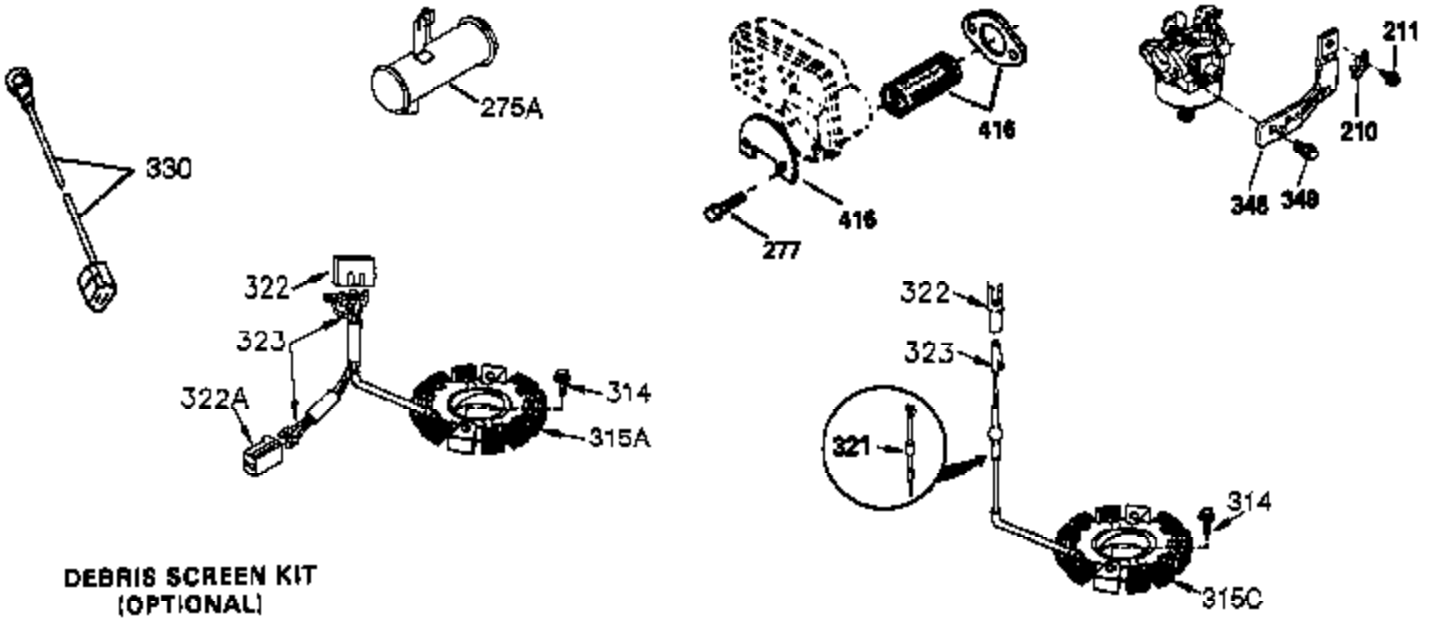

Ref #	Part Number	Qty	Description
16	32651	1	Governor Lever
19A	34043	1	Extension Spring
92	650880	1	Lock Washer
93	650881	1	Flywheel Nut
186	33860	1	Governor Link
203	31342	1	Compression Spring
204	651029	1	Screw, Torx T-10, 5-40 x 7/16"
206	610973	1	Terminal
209	30200	2	Screw, 10-24 x 9/16"
215	32410	1	Control Knob
260	33635C	1	Blower Housing
261	650788	2	Screw, 5/16-18 x 3/4"
262	29747B	2	Screw, Torx T-40, 5/16-24 x 21/32"
277	650729	2	Screw, 5/16-18 x 3-3/16"
327	35392	1	Starter Plug
390	590746	1	Rewind Starter (NOTE: This engine could have been built with 590704 starter.)
416	34479A	1	Spark Arrestor Kit (Optional)