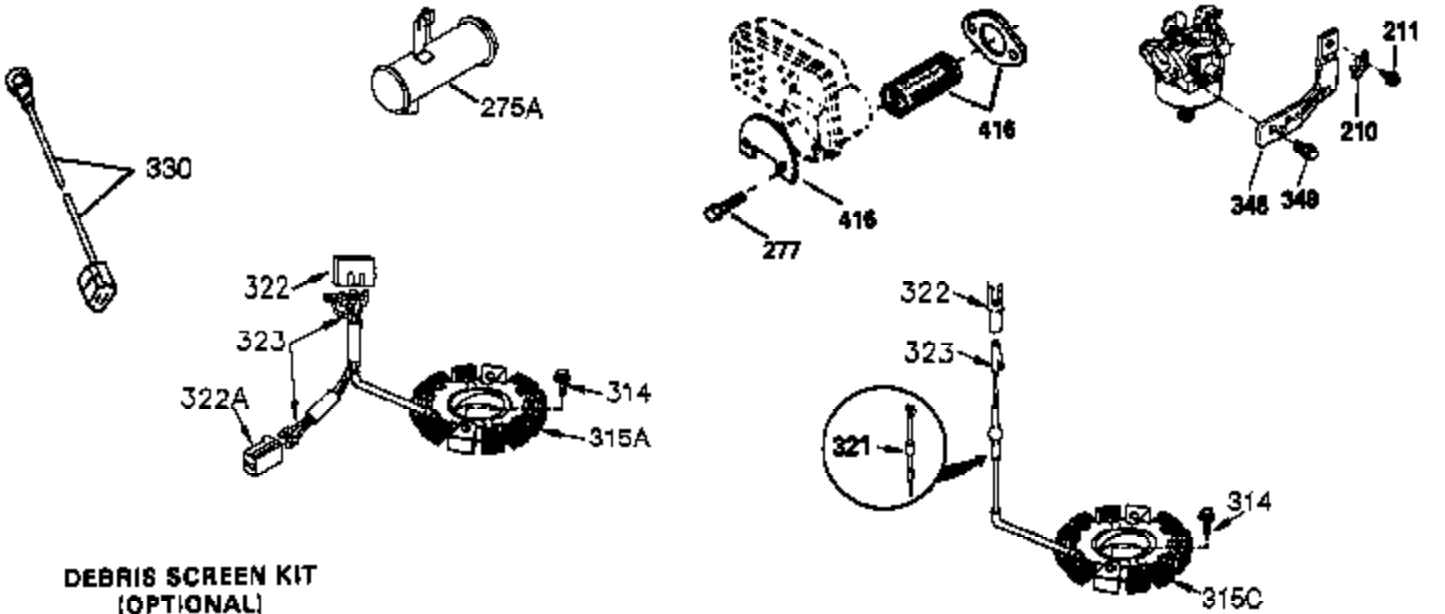

Ref #	Part Number	Qty	Description
16	32651	1	Governor Lever
19A	34043	1	Extension Spring
92	650880	1	Lock Washer
93	650881	1	Flywheel Nut
186	33860	1	Governor Link
203	31342	1	Compression Spring
204	651029	1	Screw, Torx T-10, 5-40 x 7/16"
206	610973	1	Terminal
209	30200	2	Screw, 10-24 x 9/16"
215	32410	1	Control Knob
260	33635C	1	Blower Housing
261	650788	2	Screw, 5/16-18 x 3/4"
262	29747B	2	Screw, Torx T-40, 5/16-24 x 21/32"
277	650729	2	Screw, 5/16-18 x 3-3/16"
327	35392	1	Starter Plug
370C	36507	1	Instruction Decal
390	590746	1	Rewind Starter