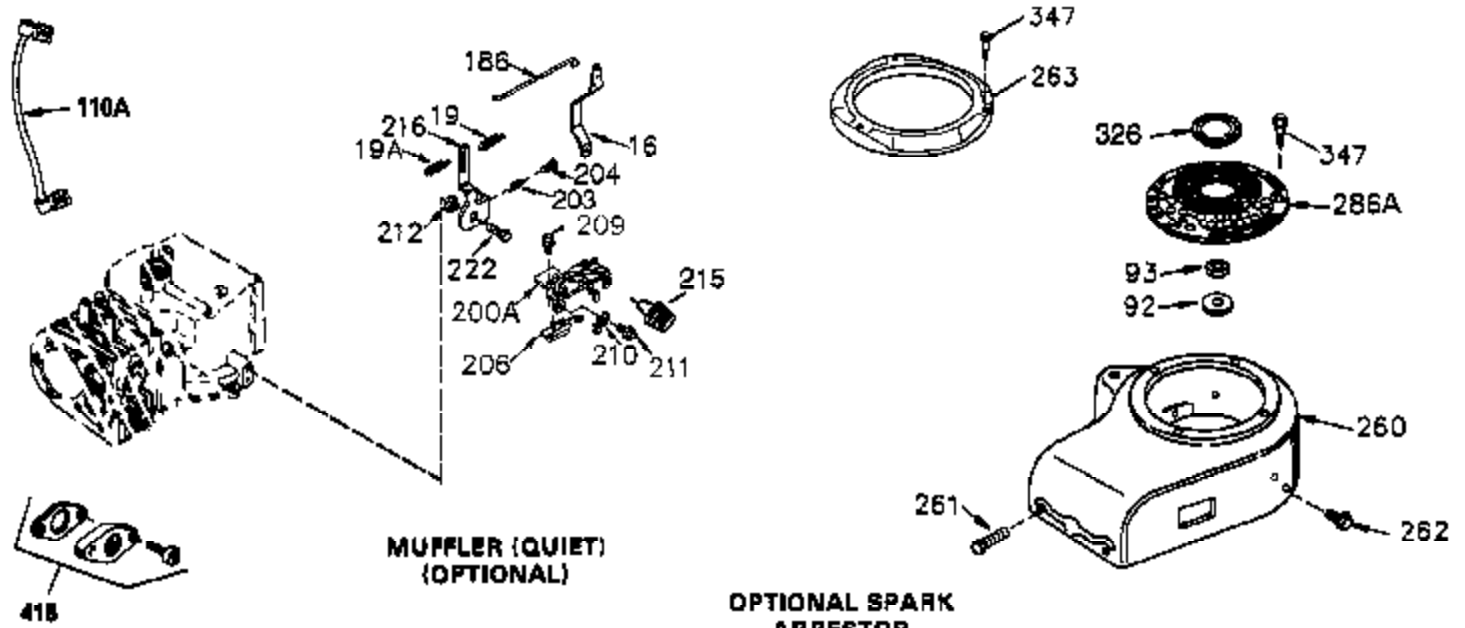

Ref #	Part Number	Qty	Description
16	32651	1	Governor Lever
19A	34043	1	Extension Spring
92	650880	1	Lock Washer
93	650881	1	Flywheel Nut
186	33860	1	Governor Link
203	31342	1	Compression Spring
204	651029	1	Screw, Torx T-10, 5-40 x 7/16"
206	610973	1	Terminal
209	30200	2	Screw, 10-24 x 9/16"
215	32410	1	Control Knob
260	33635C	1	Blower Housing
261	650788	2	Screw, 5/16-18 x 3/4"
262	29747B	2	Screw, Torx T-40, 5/16-24 x 21/32"
277	650729	2	Screw, 5/16-18 x 3-3/16"
327	35392	1	Starter Plug
370C	36507	1	Instruction Decal
390	590746	1	Rewind Starter