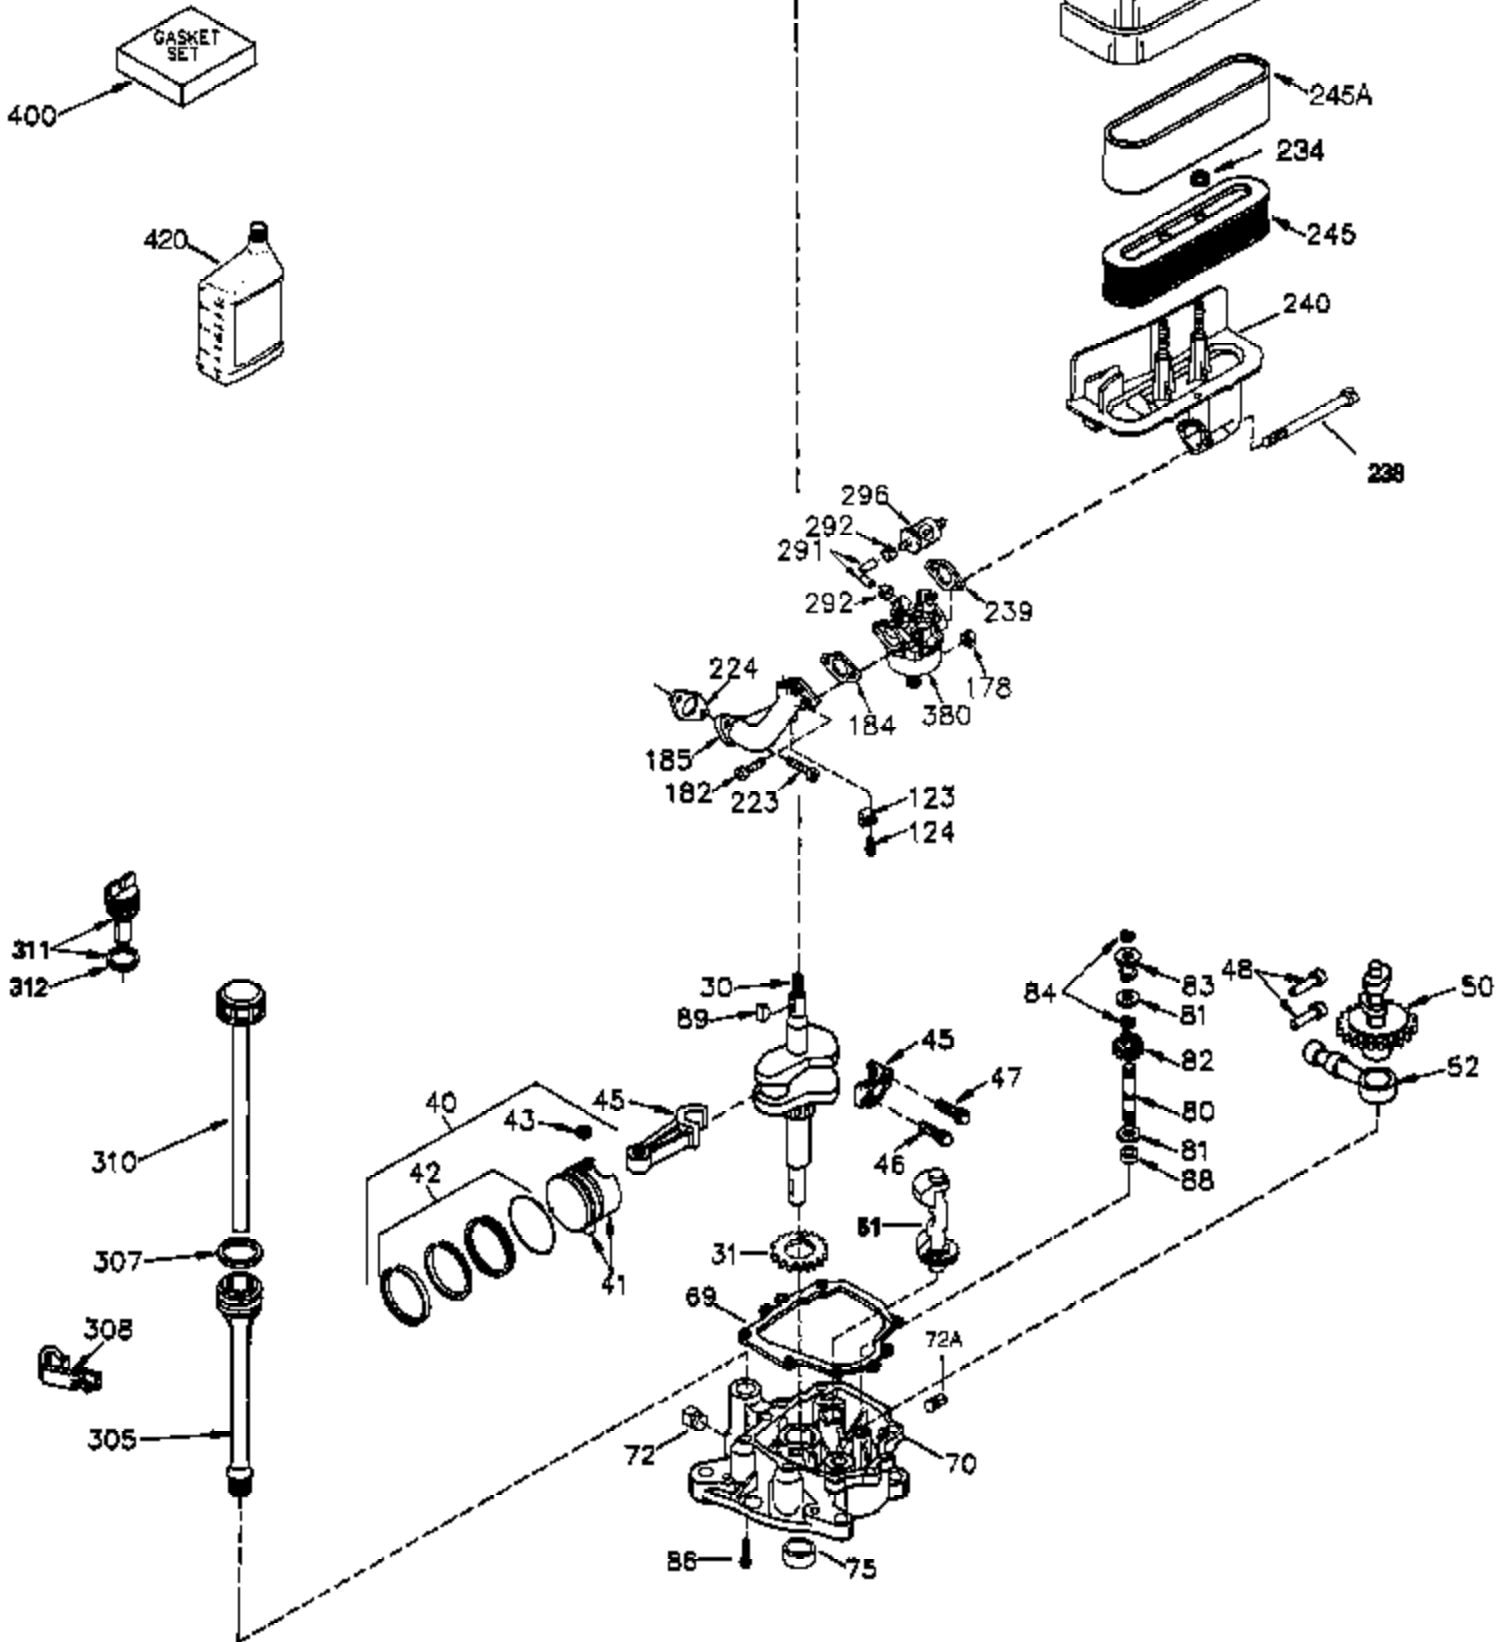

CONTINUED FROM PAGE 2

Ref #	Part Number	Qty	Description
30	35746B	1	Crankshaft
31	35327	1	Counterbalance Gear
40	40011	1	Piston, Pin & Ring Set (Std.)
40	40012	1	Piston, Pin & Ring Set (.010" OS)
41	40009	1	Piston & Pin Ass'y. (Std.) (Incl. 43)
41	40010	1	Piston & Pin Ass'y. (.010" OS) (Incl. 43)
42	40013	1	Ring Set (Std.)
42	40014	1	Ring Set (.010" OS)
43	27888	2	Piston Pin Retaining Ring
45	36897	1	Connecting Rod Ass'y. (Incl. 47)
47	651033	2	Connecting Rod Bolt
48	34034	2	Valve Lifter
50	35381	1	Camshaft Ass'y (MCR)
51	35747A	1	Counterbalance Weight
52	31356	1	Oil Pump Ass'y.
69	35317	1	* Mounting Flange Gasket
70	35711A	1	Mounting Flange (Incl. 72, 75 & 80)
72	31927	1	Oil Drain Plug
75	35319	1	Oil Seal
80	35783	1	Governor Shaft
81	30590A	2	Washer
82	35378	1	Governor Gear Ass'y. (Incl. 81)
83	30588A	1	Governor Spool
84	29193	2	Retaining Ring
86	650833	7	Screw, 1/4-20 x 1-3/16"
88	31707A	1	Spacer (Incl. 81)
89	32589	1	Flywheel Key
123	33261	1	Intake Pipe Brace
124	651031	3	Screw, 1/4-20 x 9/16"
178	29752	2	Nut & Lock Washer, 1/4-28
182	30088A	2	Screw, 1/4-28 x 1"
184	33263	1	Carburetor To Intake Pipe Gasket
185	34926	1	Intake Pipe
223	650378	2	Screw, Torx T-30, 5/16-18 x 1-1/8"
224	27915A	1	* Intake Pipe Gasket
234	650825	2	Nut & Lock Washer, 1/4-20
238	650834	2	Screw, 10-32 x 1-17/32"
239	33629	1	* Air Cleaner Gasket
240	35538B	1	Air Cleaner Body (Incl. 239)
245A	35404	1	Air Cleaner Filter
245	35403	1	Air Cleaner Filter (Incl. 234)
250	35961	1	Air Cleaner Cover
251	650886	2	Wing Nut, 1/4-20
292	26460	2	Fuel Line Clamp
305	35574	1	Oil Fill Tube
307	35499	1	"O" Ring
308	35437	1	Fill Tube Clip
310	35576	1	Dipstick
370C	36507	1	Instruction Decal
380	640126	1	Carburetor (Incl. 184)
400	36450A		* Gasket Set (Incl. items marked PK in notes) Incl. part #'s 27272A (1), 27896A (2), 27915A (1), 29673 (1), 33263 (1), 33629 (1), 34698A (1), 35262A (1), 36448 (1)
420	730225	1	SAE 30 4-Cycle Engine Oil (Quart)