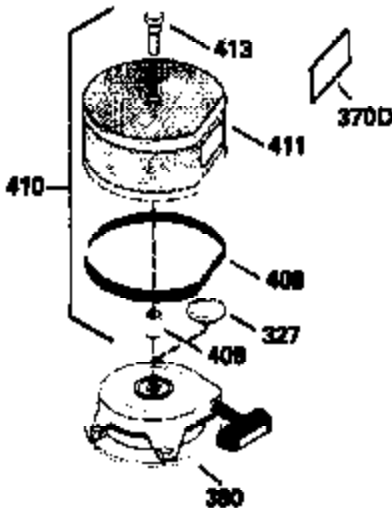

**DEBRIS SCREEN KIT
(OPTIONAL)**