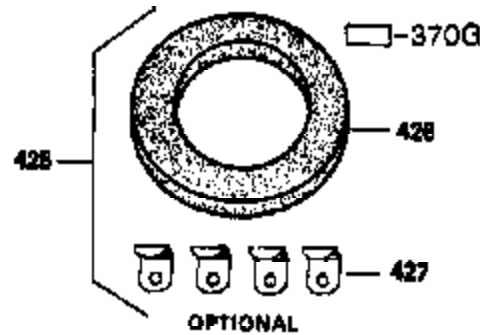

**DEBRIS SCREEN KIT
(OPTIONAL)**