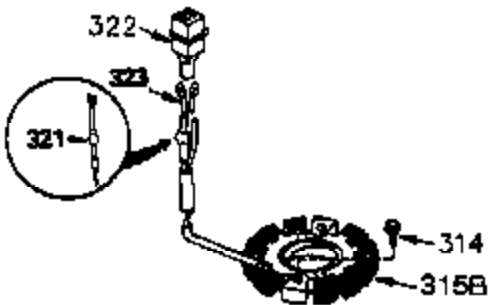

Ref #	Part Number	Qty	Description
66	650990	1	Screw, 5/16-18 x 15/32"
210	27793	2	Conduit Clip
211	28942	2	Screw, 10-32 x 3/8"
277	650729	2	Screw, 5/16-18 x 3-3/16"
314	650873	2	Screw, 1/4-20 x 3/4"
321	611161	1	Diode
322	611142	1	Connector Body
323	611118	1	Terminal
348	35426	1	Remote Choke Bracket
349	650767	2	Screw, 8-32 x 27/64"