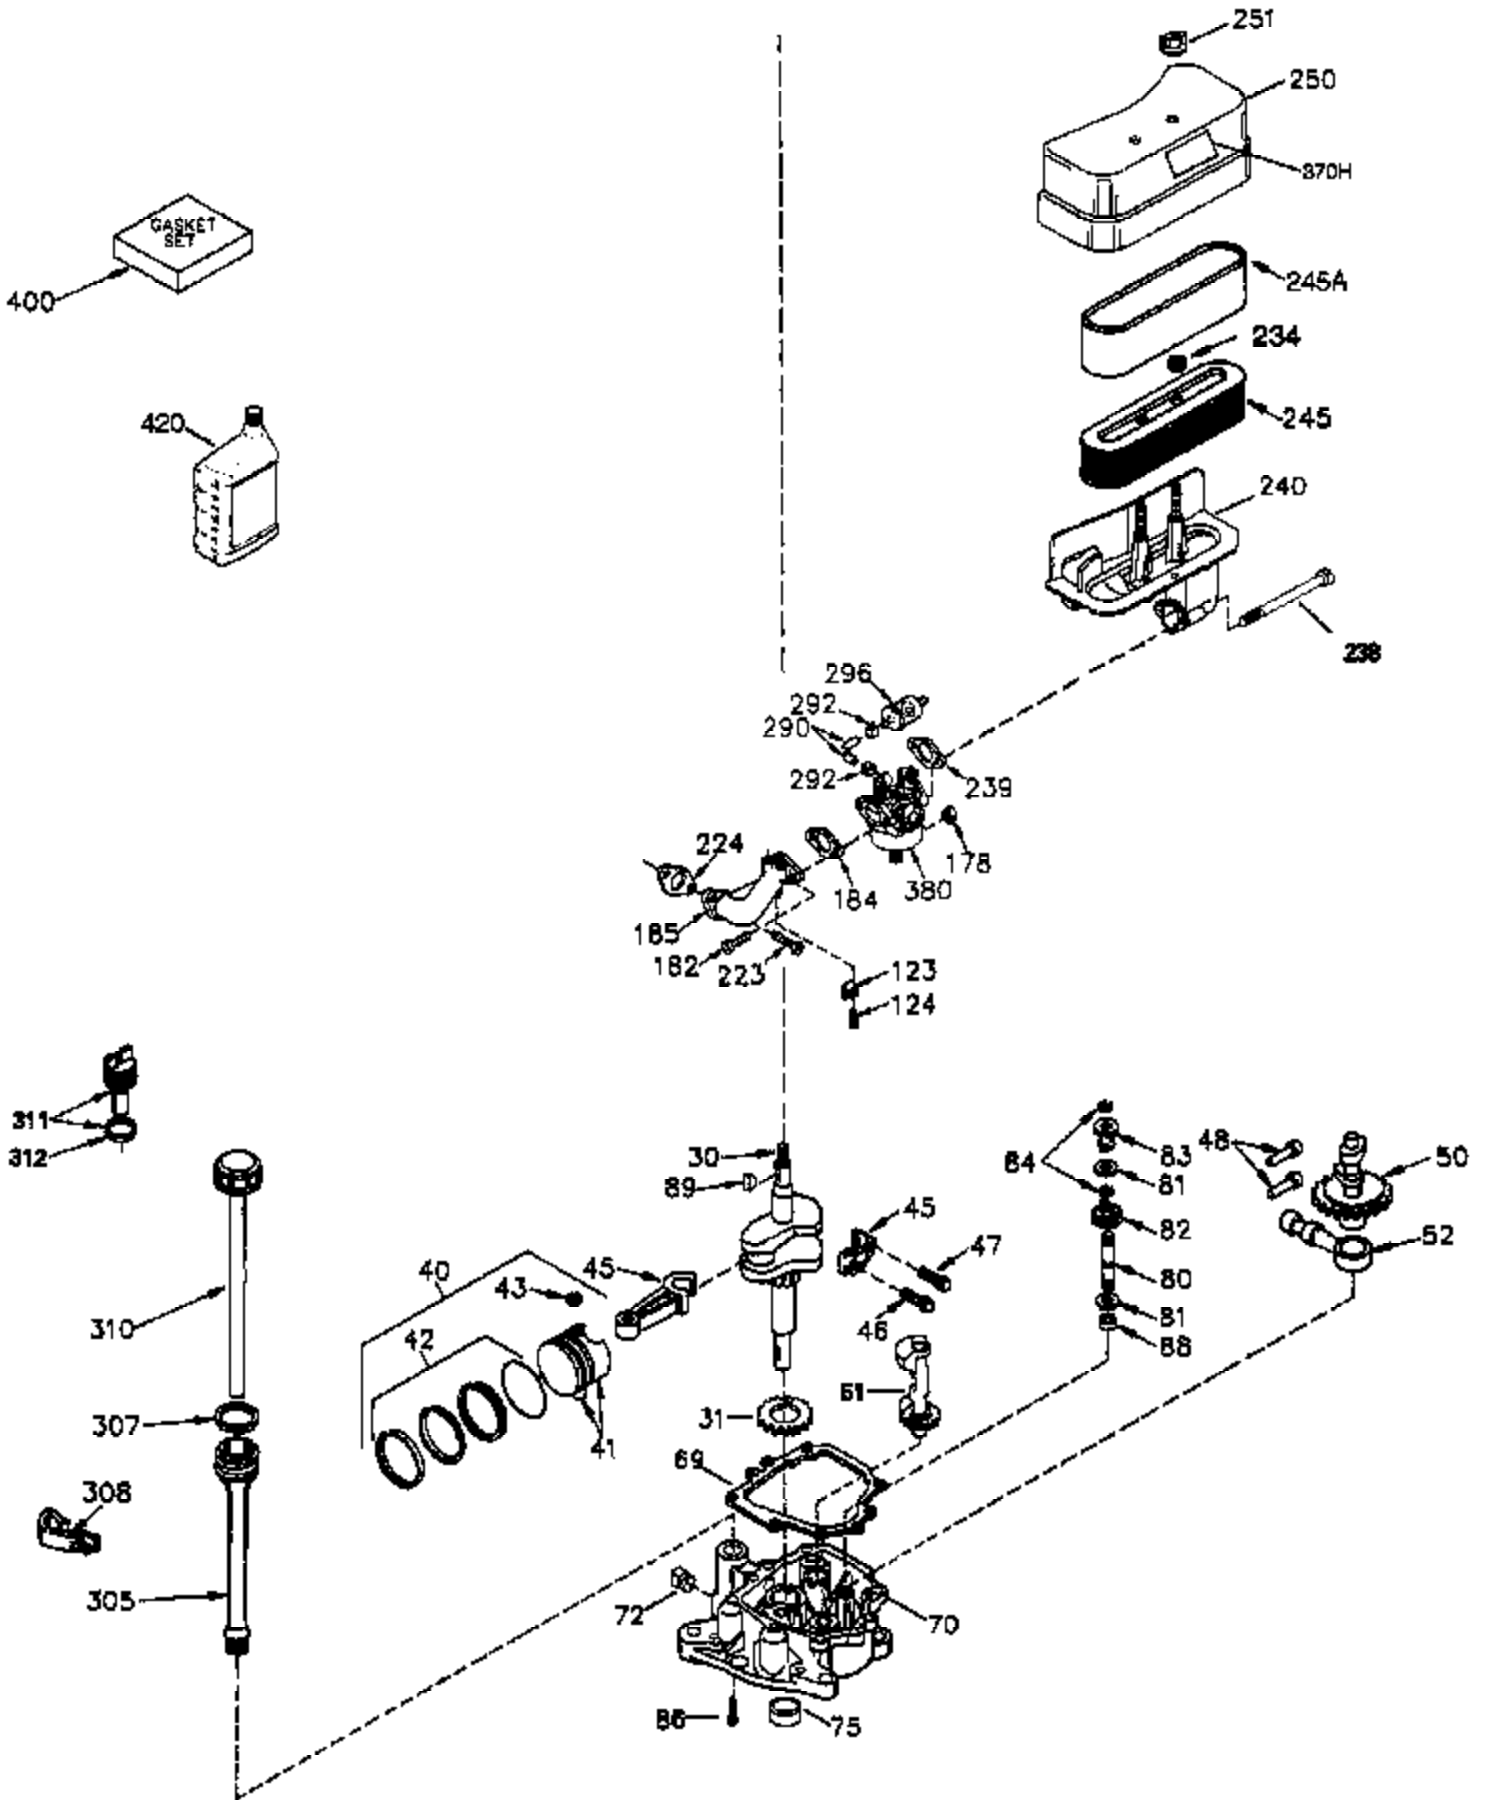

Ref #	Part Number	Qty	Description
261	650788	2	Screw, 5/16-18 x 3/4"
262	29747B	2	Screw, Torx T-40, 5/16-24 x 21/32"
264	651031	1	Screw, 1/4-20 x 9/16"
264A	650802	1	Screw, 1/4-20 x 5/8"
265	33272B	1	Cylinder Head Cover
275	40003	1	Muffler
276	31588	1	Locking Plate
277	650729	2	Screw, 5/16-18 x 3-3/16"
286	35962	1	Cup & Screen
290	30705	1	Fuel Line
292	26460	2	Fuel Line Clamp
298	28763	2	Screw, 10-32 x 35/64"
300	33583B	1	Fuel Tank (Incl. 292, 298 & 301)
301	35355	1	Fuel Cap
314	650873	2	Screw, 1/4-20 x 3/4"
315	611116	1	Alternator Coil (3 Amp) (Incl. 321 - 323)
321	611161	1	Diode
322	611142	1	Connector Body
323	611118	1	Terminal
325	34246	1	Wire Clip
361	650990	4	Screw, Torx T-30, 1/4-20 x 15/32"
370	36261	1	Identification Decal
394A	650948	1	Washer
395	36680	1	Electric Starter Motor (12 Volt)