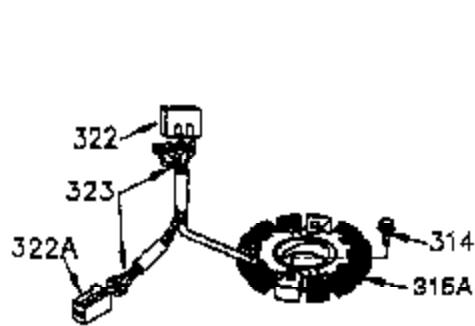

Ref #	Part Number	Qty	Description
66	650990	1	Screw, 5/16-18 x 15/32"
210	27793	2	Conduit Clip
211	28942	2	Screw, 10-32 x 3/8"
277	650729	2	Screw, 5/16-18 x 3-3/16"
314	650873	2	Screw, 1/4-20 x 3/4"
321	611161	1	Diode
322	611142	1	Connector Body
323	611118	1	Terminal
348	35426	1	Remote Choke Bracket
349	650767	2	Screw, 8-32 x 27/64"