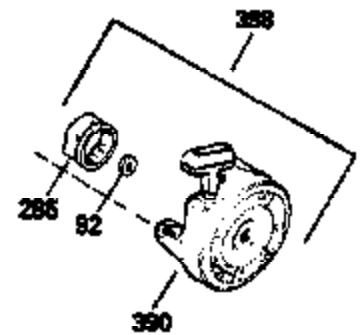

**DEBRIS SCREEN KIT
(OPTIONAL)**