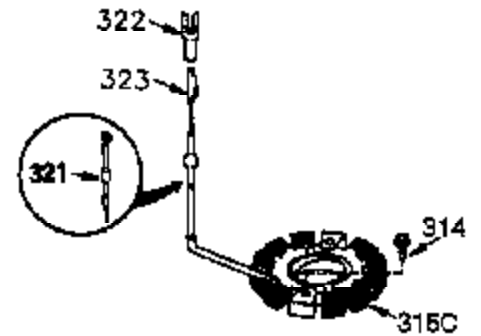

Ref #	Part Number	Qty	Description
66	650990	1	Screw, 5/16-18 x 15/32"
210	27793	2	Conduit Clip
211	28942	2	Screw, 10-32 x 3/8"
277	650729	2	Screw, 5/16-18 x 3-3/16"
314	650873	2	Screw, 1/4-20 x 3/4"
321	611161	1	Diode
322	611142	1	Connector Body
323	611118	1	Terminal
348	35426	1	Remote Choke Bracket
349	650767	2	Screw, 8-32 x 27/64"