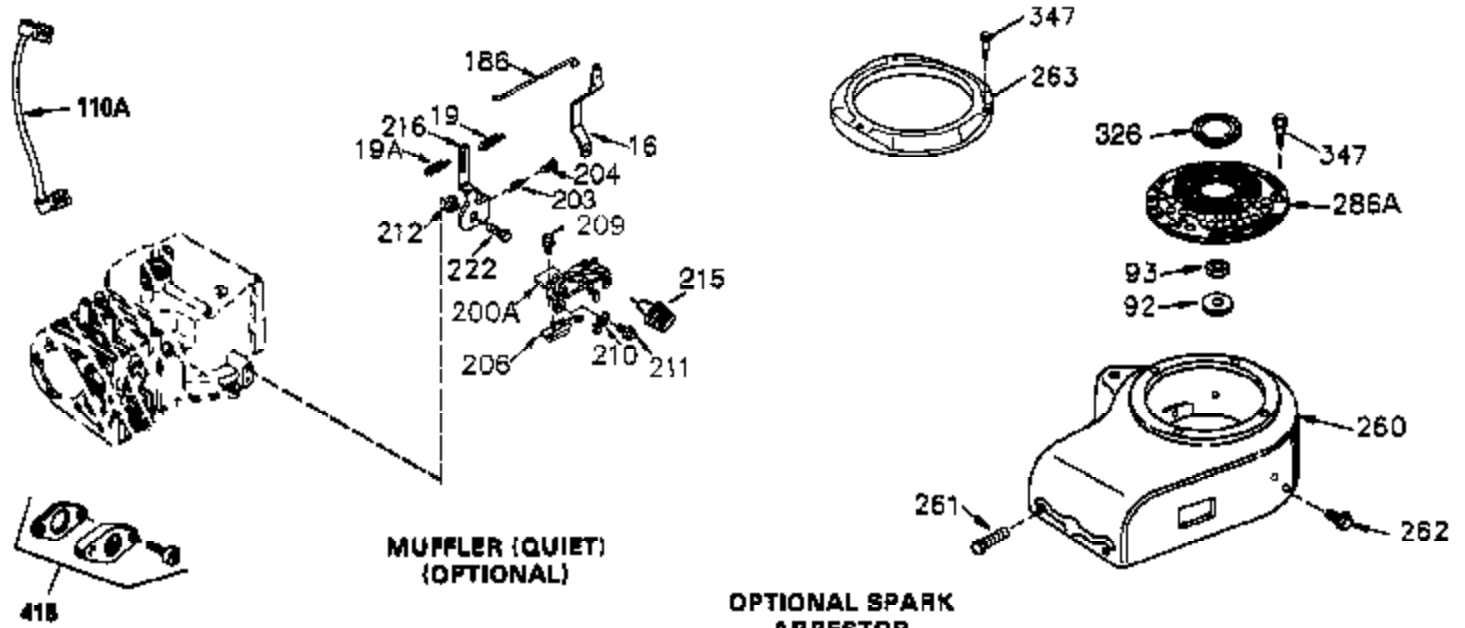

Ref #	Part Number	Qty	Description
16	36494	1	Governor Lever
19A	36495	1	Extension Spring
92	650880	1	Lock Washer
93	650881	1	Flywheel Nut
186	33860	1	Governor Link
203	36482	1	Compression Spring
204	650777	1	Screw, 6-32 x 21/32"
209	650902	2	Screw, 10-32 x 7/16"
210	27793	1	Conduit Clip
211	28942	1	Screw, 10-32 x 3/8"
260	36266	1	Blower Housing
261	650788	2	Screw, 5/16-18 x 3/4"
262	29747B	2	Screw, Torx T-40, 5/16-24 x 21/32"
263	35963	1	Trim Ring
277	650729	2	Screw, 5/16-18 x 3-3/16"
314	650873	2	Screw, 1/4-20 x 3/4"
321	611161	1	Diode
322	611117	1	Connector Body
323	611118	1	Terminal
326	36210	1	Screen Plug
347	650949	3	Screw, 10-32 x 9/16"