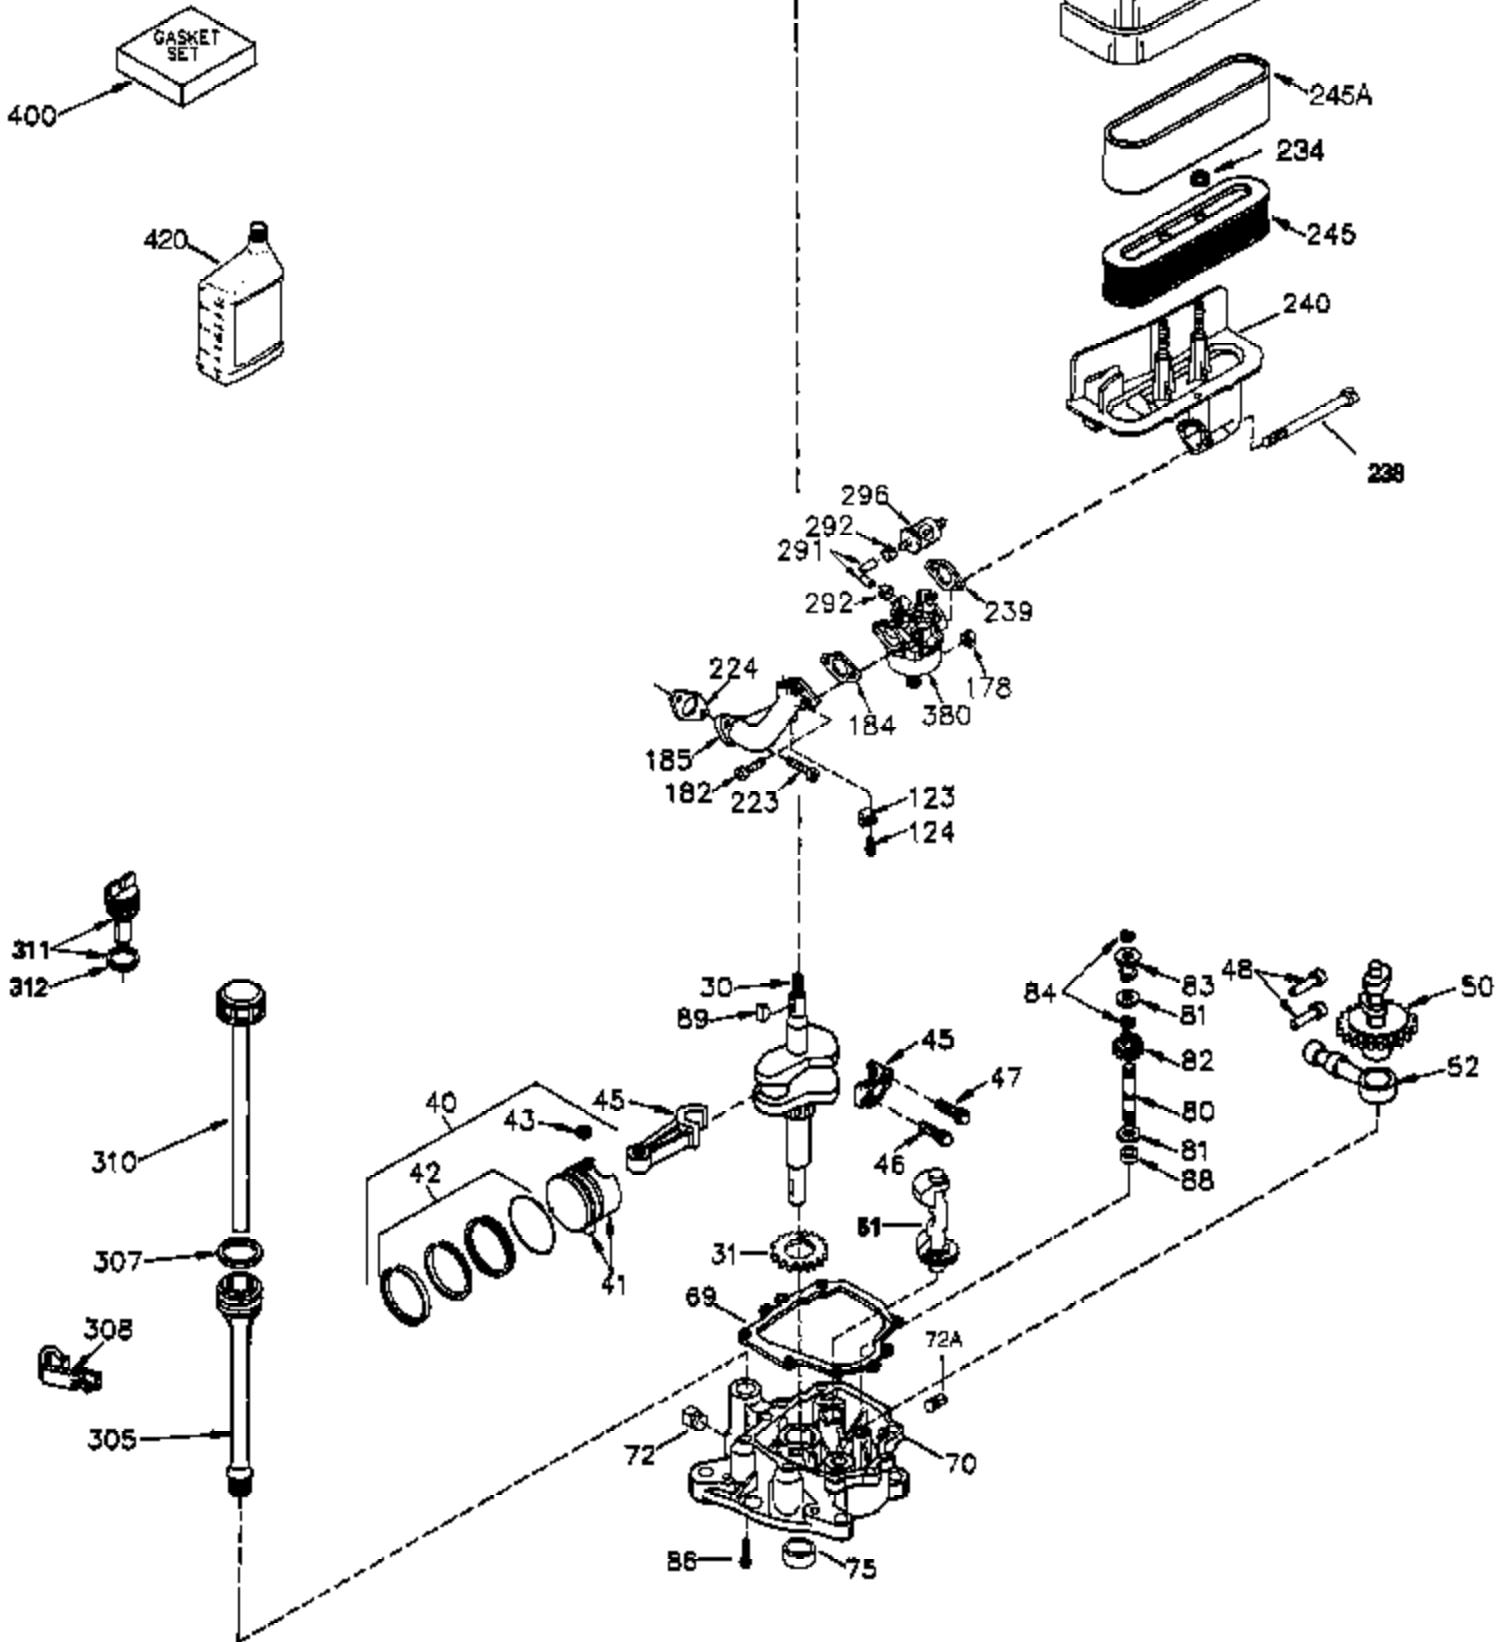

CONTINUED FROM PAGE 2

Ref #	Part Number	Qty	Description
30	35802A	1	Crankshaft
31	35327	1	Counterbalance Gear
40	34552	1	Piston, Pin & Ring Set (Std.)
40	34553	1	Piston, Pin & Ring Set (.010" OS)
40	34554	1	Piston, Pin & Ring Set (.020" OS)
41	34329A	1	Piston & Pin Ass'y. (Std.) (Incl. 43)
41	34330A	1	Piston & Pin Ass'y. (.010" OS) (Incl. 43)
41	34331A	1	Piston & Pin Ass'y. (.020" OS) (Incl. 43)
42	34332	1	Ring Set (Std.)
42	34333	1	Ring Set (.010" OS)
42	34334	1	Ring Set (.020" OS)
43	27888	2	Piston Pin Retaining Ring
45	35373A	1	Connecting Rod Ass'y. (Incl. 46 & 47)
46	650908	1	Connecting Rod Bolt
47	650882	1	Connecting Rod Bolt
48	34034	2	Valve Lifter
50	35381	1	Camshaft (MCR)
51	35747A	1	Counterbalance Weight
52	31356	1	Oil Pump Ass'y.
69	35317	1	* Mounting Flange Gasket
70	35711A	1	Mounting Flange (Incl. 72,75,80 & 81)
72	31927	1	Oil Drain Plug
75	35319	1	Oil Seal
80	35783	1	Governor Shaft
81	30590A	2	Washer
82	35378	1	Governor Gear Ass'y. (Incl. 81)
83	30588A	1	Governor Spool
84	29193	2	Retaining Ring
86	650833	7	Screw, 1/4-20 x 1-3/16"
88	31707A	1	Spacer (Incl. 81)
89	32589	1	Flywheel Key
123	33261	1	Intake Pipe Brace
124	650738	3	Screw, 1/4-20 x 5/8"
178	29752	2	Nut & Lock Washer, 1/4-28
182	30088A	2	Screw, 1/4-28 x 1"
184	33263	1	* Carburetor To Intake Pipe Gasket
185	34926	1	Intake Pipe
223	650378	2	Screw, Torx T-30, 5/16-18 x 1-1/8"
224	27915A	1	* Intake Pipe Gasket
234	650825	2	Nut & Lock Washer, 1/4-20
238	650834	2	Screw, 10-32 x 1-17/32"
239	33629	1	* Air Cleaner Gasket
240	35538B	1	Air Cleaner Body (Incl. 239)
245	35403	1	Air Cleaner Filter (Incl. 324)
245A	35404	1	Air Cleaner Filter
250	35961	1	Air Cleaner Cover
251	650886	2	Wing Nut, 1/4-20
292	26460	2	Fuel Line Clamp
305	35574	1	Oil Fill Tube
307	35499	1	"O" Ring
308	35437	1	Fill Tube Clip
310	35576	1	Dipstick
380	632677	1	Carburetor (Incl. 184)
400	36450A	1	* Gasket Set (Incl. items marked PK in notes) Incl. part #'s 2727A (1), 27896A (2), 27915A (1), 29673 (1), 33263 (1), 33629 (1), 34698A (1), 35262A (1), 36448 (1)
420	730225	1	SAE 30 4-Cycle Engine Oil (Quart)