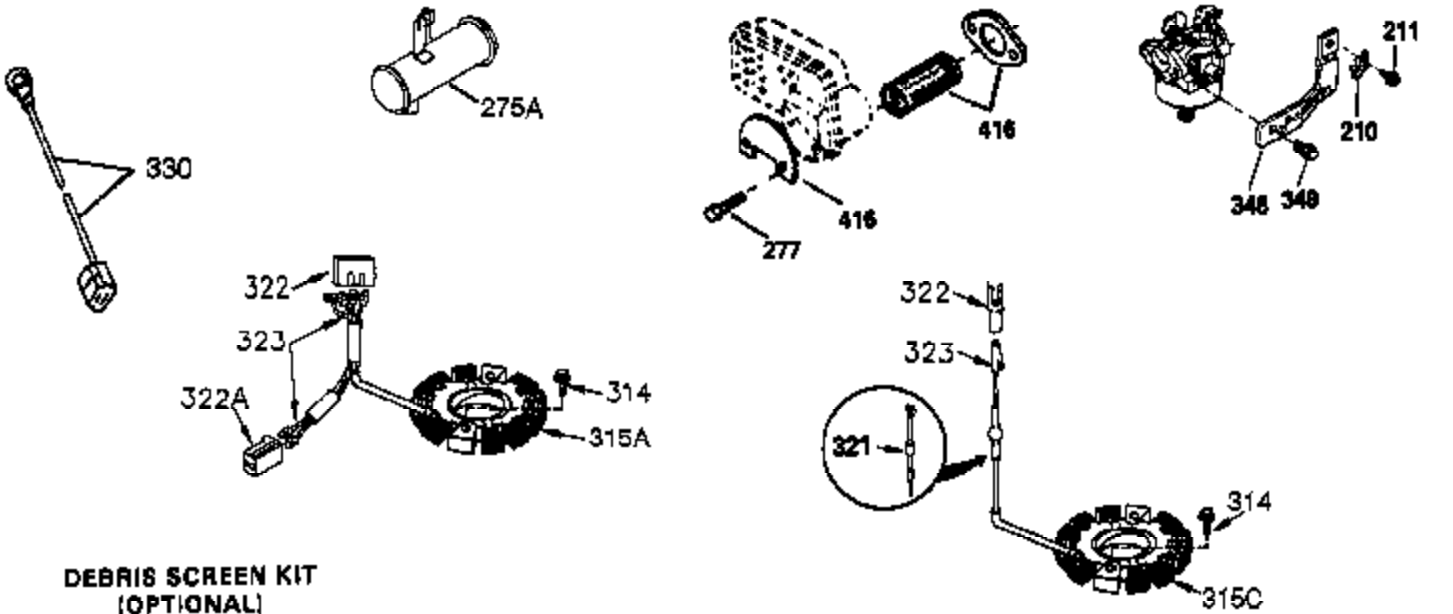

Ref #	Part Number	Qty	Description
16	36494	1	Governor Lever
19A	36495	1	Extension Spring
92	650880	1	Lock Washer
93	650881	1	Flywheel Nut
186	33860	1	Governor Link
203	36482	1	Compression Spring
204	650777	1	Screw, 6-32 x 21/32"
209	650902	2	Screw, 10-32 x 7/16"
210	27793	1	Conduit Clip
211	28942	1	Screw, 10-32 x 3/8"
260	36266	1	Blower Housing
261	650788	2	Screw, 5/16-18 x 3/4"
262	29747B	2	Screw, Torx T-40, 5/16-24 x 21/32"
263	35963	1	Trim Ring
277	650729	2	Screw, 5/16-18 x 3-3/16"
314	650873	2	Screw, 1/4-20 x 3/4"
321	611161	1	Diode
322	611117	1	Connector Body
323	611118	1	Terminal
326	36210	1	Screen Plug
347	650949	3	Screw, 10-32 x 9/16"