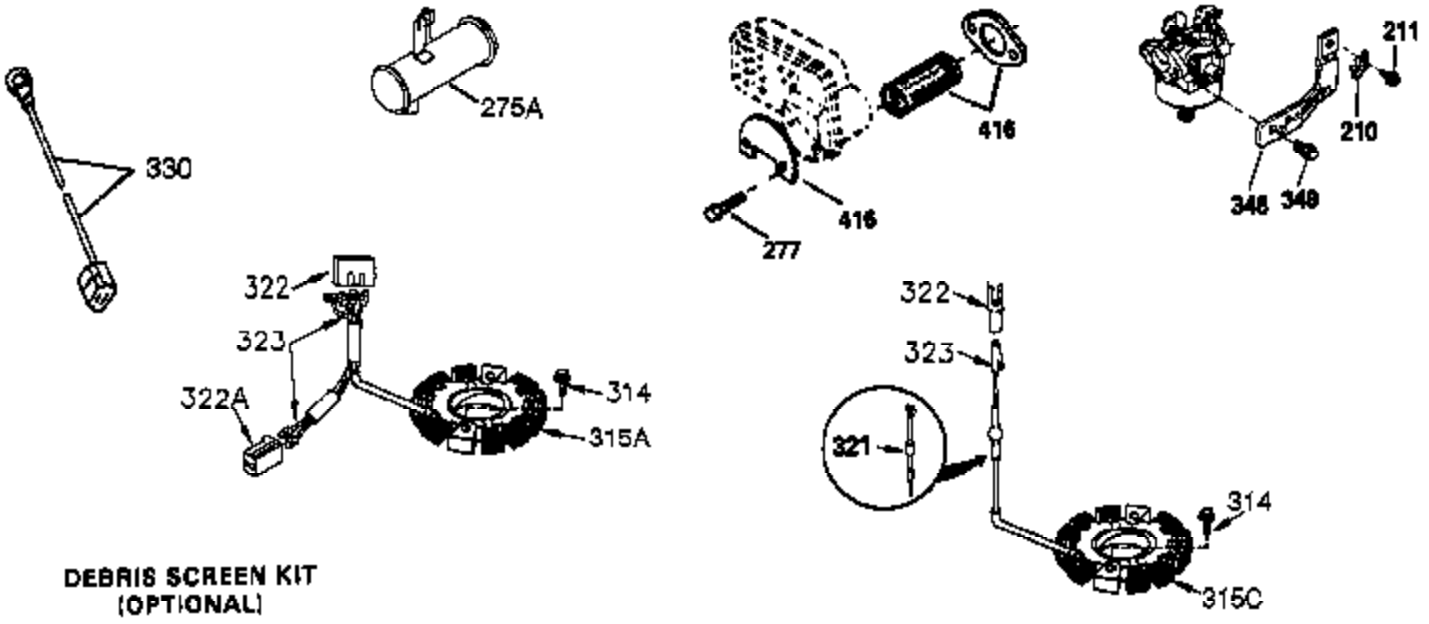

Ref #	Part Number	Qty	Description
16	36494	1	Governor Lever
19A	36495	1	Extension Spring
92	650880	1	Lock Washer
93	650881	1	Flywheel Nut
186	33860	1	Governor Link
203	36482	1	Compression Spring
204	650777	1	Screw, 6-32 x 21/32"
209	650902	2	Screw, 10-32 x 7/16"
210	27793	1	Conduit Clip
211	28942	1	Screw, 10-32 x 3/8"
260	33635C	1	Blower Housing
261	650788	2	Screw 5/16-18 x 3/4"
262	29747B	2	Screw Torx T-40, 5/16-24 x 21/32"
277	650729	2	Screw 5/16-18 x 3-3/16"
314	650873	2	Screw, 1/4-20 x 3/4"
322	610921	1	Connector Body
322A	610824	1	Connector Body
323	610922	1	Terminal
327	35392	1	Starter Plug
390	590746	1	Rewind Starter