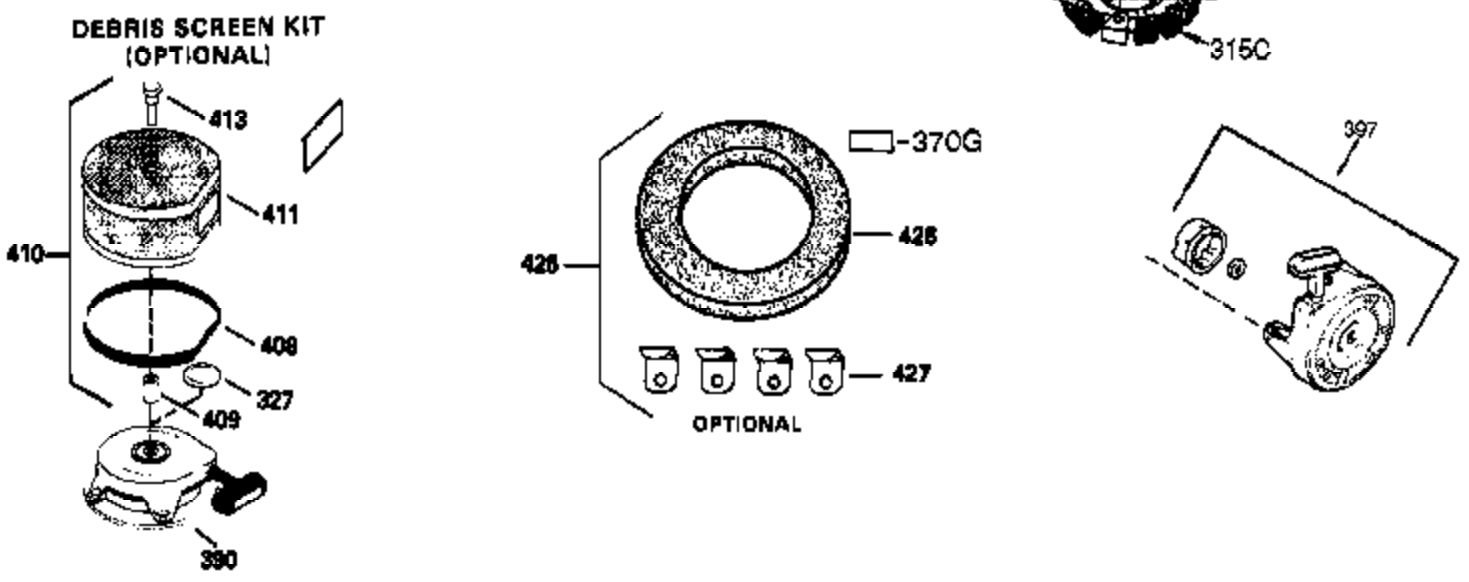

Ref #	Part Number	Qty	Description
16	36494	1	Governor Lever
19A	36495	1	Extension Spring
92	650880	1	Lock Washer
93	650881	1	Flywheel Nut
186	33860	1	Governor Link
203	36482	1	Compression Spring
204	650777	1	Screw, 6-32 x 21/32"
209	650902	2	Screw, 10-32 x 7/16"
210	27793	1	Conduit Clip
211	28942	1	Screw, 10-32 x 3/8"
260	33635C	1	Blower Housing
261	650788	2	Screw 5/16-18 x 3/4"
262	29747B	2	Screw Torx T-40, 5/16-24 x 21/32"
277	650729	2	Screw 5/16-18 x 3-3/16"
314	650873	2	Screw, 1/4-20 x 3/4"
322	610921	1	Connector Body
322A	610824	1	Connector Body
323	610922	1	Terminal
327	35392	1	Starter Plug
390	590746	1	Rewind Starter