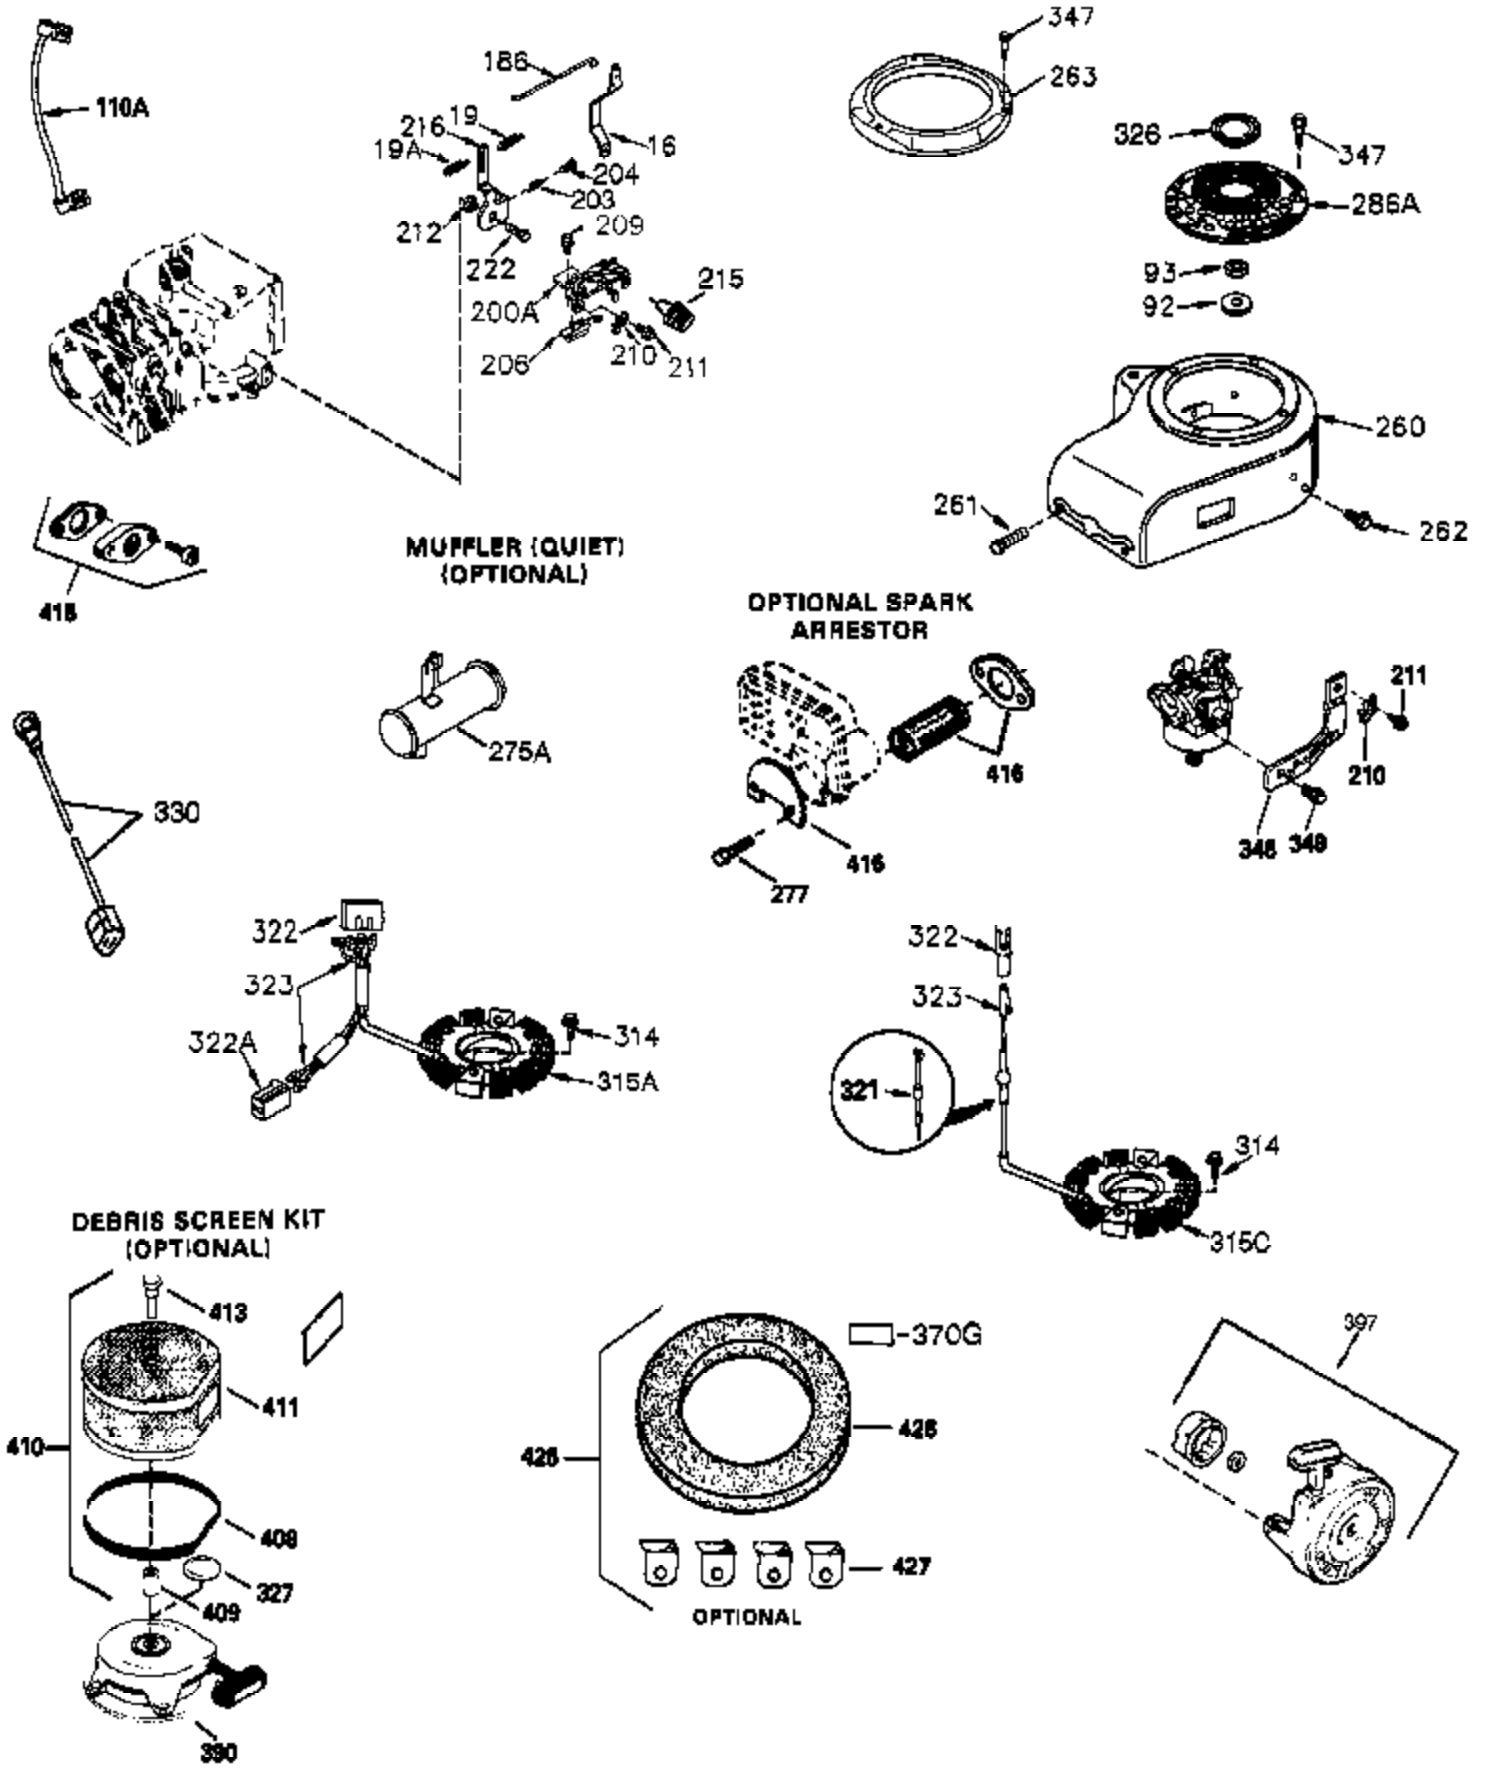

Ref #	Part Number	Qty	Description
16	32651	1	Governor Lever
19A	34043	1	Extension Spring
64	650990	1	Screw, 5/16-18 x 15/32"
92	650880	1	Lock Washer
93	650881	1	Flywheel Nut
186	33860	1	Governor Link
203	31342	1	Compression Spring
204	650549	1	Screw 5-40 x 7/16"
206	610973	1	Terminal
209	30200	2	Screw, 10-24 x 9/16"
215	32410	1	Control Knob
260	33635C	1	Blower Housing
261	650788	2	Screw 5/16-18 x 3/4"
262	29747B	2	Screw Torx T-40, 5/16-24 x 21/32"
277	650729	2	Screw 5/16-18 x 3-3/16"
327	35392	1	Starter Plug
390	590704	1	Rewind Starter