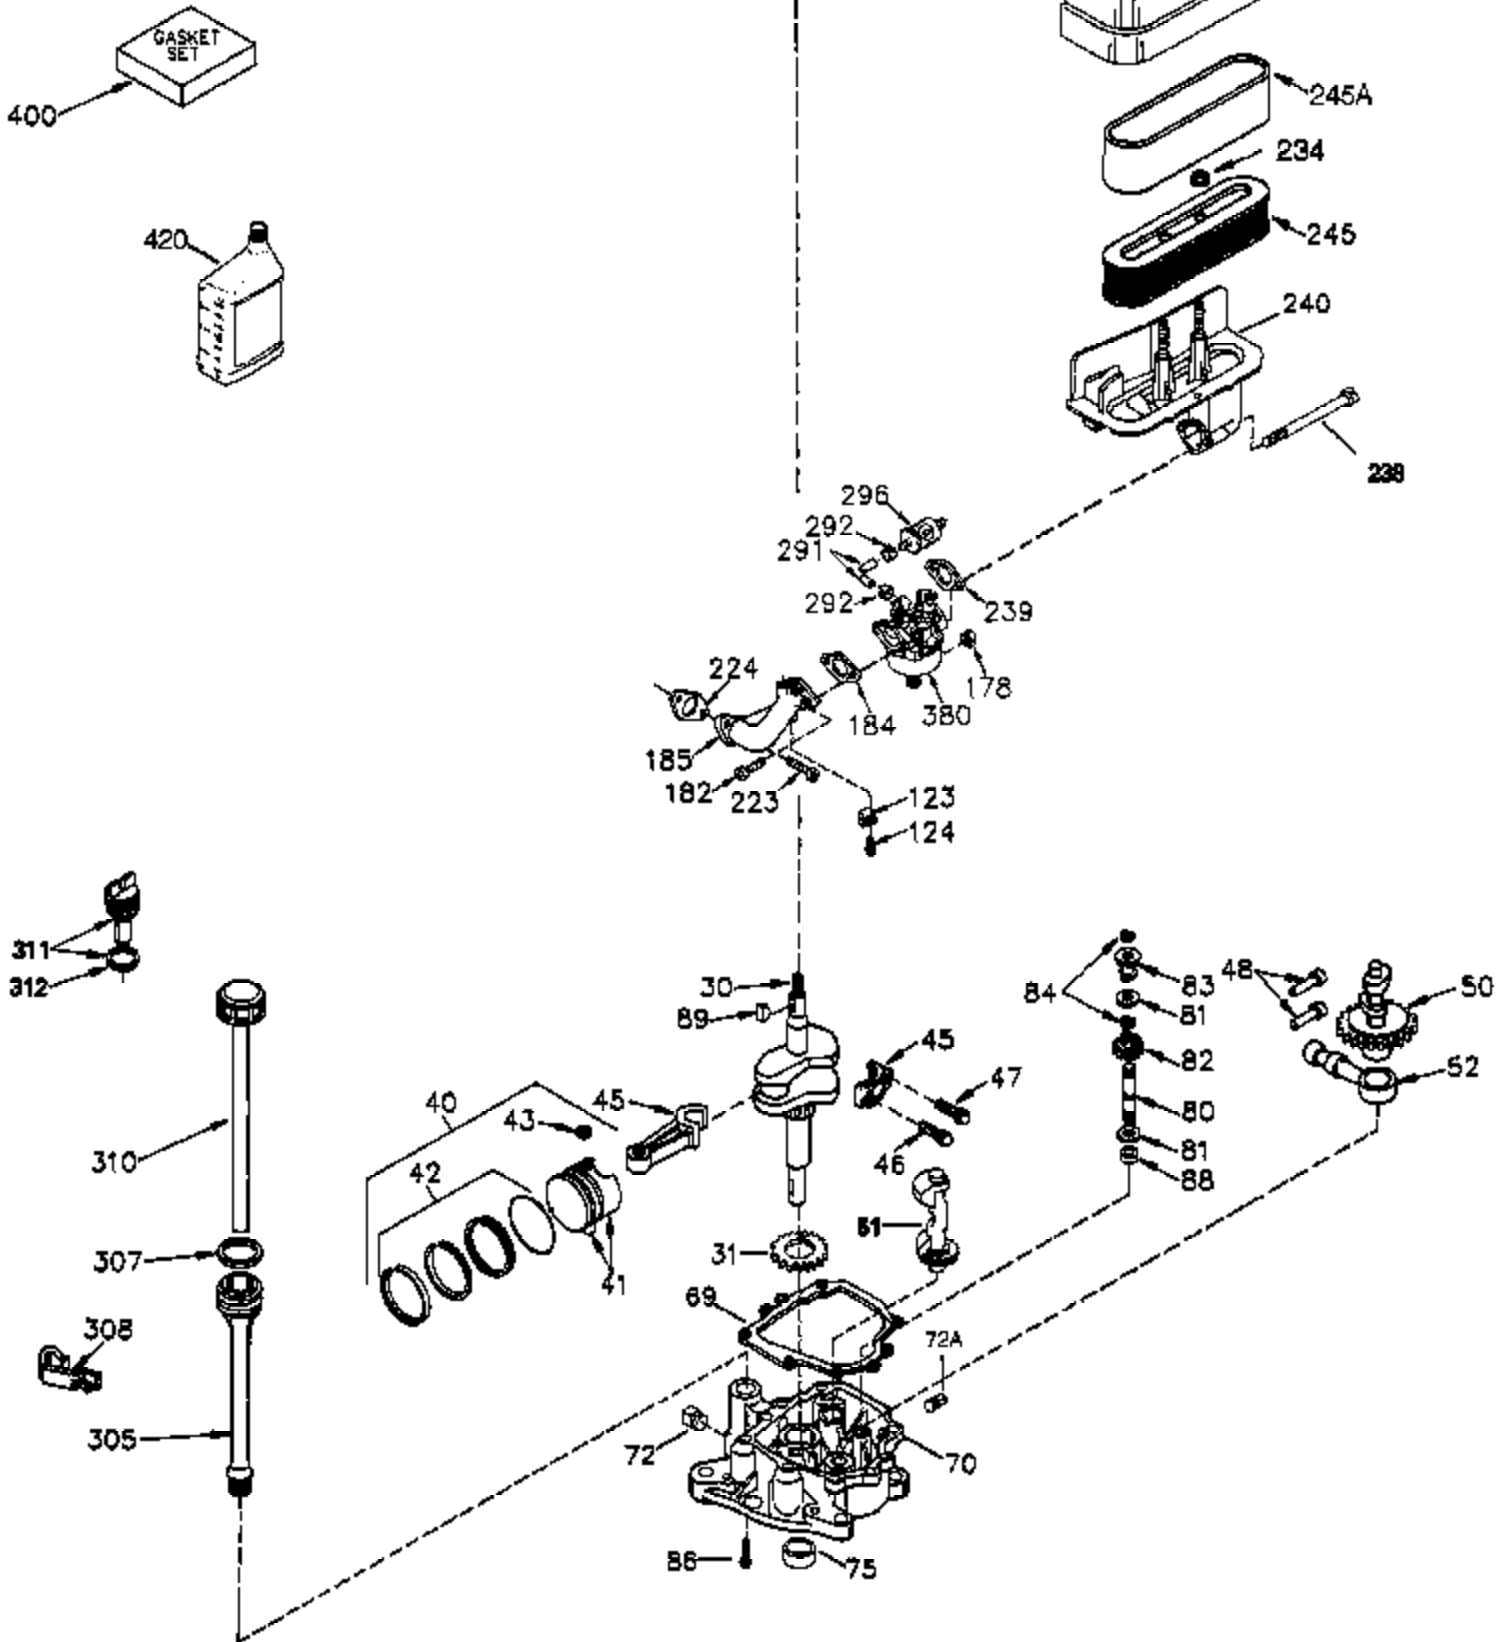

CONTINUED FROM PAGE 2

Ref #	Part Number	Qty	Description
30	35746B	1	Crankshaft
31	35327	1	Counterbalance Gear
40	34552	1	Piston, Pin & Ring Set (Std.)
40	34553	1	Piston, Pin & Ring Set (.010" OS)
40	34554	1	Piston, Pin & Ring Set (.020" OS)
41	34329A	1	Piston & Pin Ass'y. (Std.) (Incl. 43)
41	34330A	1	Piston & Pin Ass'y. (.010" OS) (Incl. 43)
41	34331A	1	Piston & Pin Ass'y. (.020" OS) (Incl. 43)
42	34332	1	Ring Set (Std.)
42	34333	1	Ring Set (.010" OS)
42	34334	1	Ring Set (.020" OS)
43	27888	2	Piston Pin Retaining Ring
45	36897	1	Connecting Rod Ass'y. (Incl. 47)
47	651033	2	Connecting Rod Bolt
48	34034	2	Valve Lifter
50	35381	1	Camshaft (MCR)
51	35747A	1	Counterbalance Weight
52	31356	1	Oil Pump Ass'y.
64	650990	1	Screw, 5/16-18 x 15/32"
69	35317	1	* Mounting Flange Gasket
70	35711A	1	Mounting Flange (Incl. 72,75,80 & 81)
72	31927	1	Oil Drain Plug
75	35319	1	Oil Seal
80	35783	1	Governor Shaft
81	30590A	2	Washer
82	35378	1	Governor Gear Ass'y. (Incl. 81)
83	30588A	1	Governor Spool
84	29193	2	Retaining Ring
86	650833	7	Screw, 1/4-20 x 1-3/16"
88	31707A	1	Spacer (Incl. 81)
89	32589	1	Flywheel Key
123	33261	1	Intake Pipe Bracket
124	651031	3	Screw 1/4-20 x 9/16"
178	29752	2	Nut & Lock Washer, 1/4-28
182	30088A	2	Screw, 1/4-28 x 1"
184	33263	1	* Carburetor To Intake Pipe Gasket
185	34926	1	Intake Pipe
223	650378	2	Screw Torx T-30, 5/16-18 x 1-1/8"
224	27915A	1	* Intake Pipe Gasket
234	650825	2	Nut & Lock Washer, 1/4-20
238	650834	2	Screw 10-32 x 1-17/32"
239	33629	1	* Air Cleaner Gasket
240	35538B	1	Air Cleaner Body (Incl. 239)
245A	35404	1	Air Cleaner Filter
245	35403	1	Air Cleaner Filter (Incl. 324)
250	35961	1	Air Cleaner Cover
251	650886	2	Wing Nut, 1/4-20
292	26460	2	Fuel Line Clamp
305	35574	1	Oil Fill Tube
307	35499	1	"O" Ring
308	35437	1	Fill Tube Clip
310	35576	1	Oil Dipstick
380	632237	1	Carburetor (Incl. 184)
400	36450B	1	* Gasket Set (Incl. items marked PK in notes) Incl. part #'s 27272A (1), 27896A (2), 27915A (1), 29673 (1), 33263 (1), 33629 (1), 34698A (1), 35262A (1), 35317 (1), 36448 (1)
420	730225	1	SAE 30 4-Cycle Engine Oil (Quart)