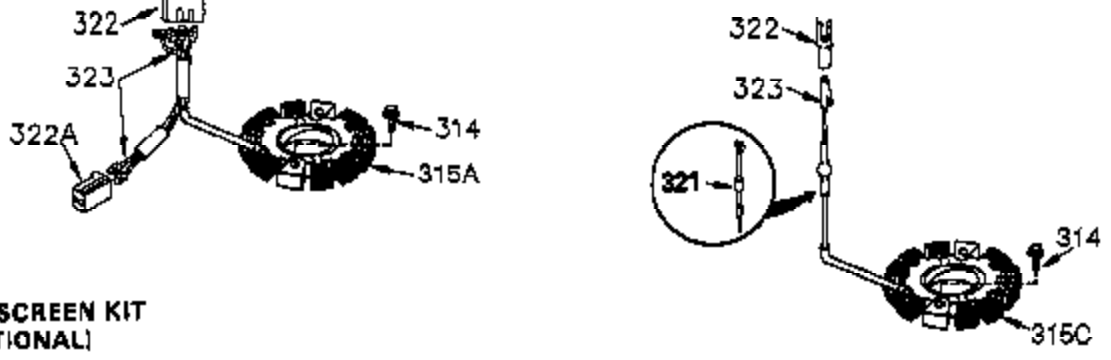

Ref #	Part Number	Qty	Description
420	730225	1	SAE 30 4-Cycle Engine Oil (Quart)

**OPTIONAL SPARK  
ARRESTOR**

**DEBRIS SCREEN KIT  
(OPTIONAL)**

Ref #	Part Number	Qty	Description
16	36494	1	Governor Lever
19A	36495	1	Extension Spring
64	650990	1	Screw, Torx T-30, 1/4-20 x 15/32"
92	650880	1	Lock Washer
93	650881	1	Flywheel Nut
186	33860	1	Governor Link
203	36482	1	Compression Spring
204	650777	1	Screw, 6-32 x 21/32"
209	650902	2	Screw, 10-32 x 7/16"
210	27793	1	Conduit Clip
211	28942	1	Screw, 10-32 x 3/8"
260	36266	1	Blower Housing
261	650788	2	Screw, 5/16-18 x 3/4"
262	29747B	2	Screw, Torx T-40, 5/16-24 x 21/32"
263	35963	1	Trim Ring
277	650729	2	Screw, 5/16-18 x 3-3/16"
314	650873	1	Screw, 1/4-20 x 3/4"
321	611161	1	Diode
322	610921	1	Connector Body
323	610922	1	Terminal
326	36210	1	Screen Plug
347	650949	3	Screw, 10-32 x 9/16"