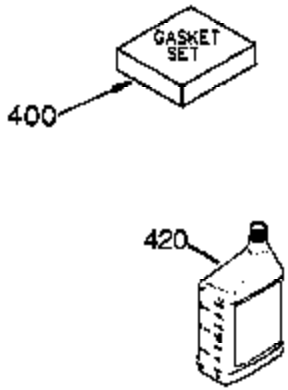

CONTINUED FROM PAGE 2

Ref #	Part Number	Qty	Description
30	35746A	1	Crankshaft
31	35327	1	Counterbalance Gear
40	34552	1	Piston, Pin & Ring Set (Std.)
40	34553	1	Piston, Pin & Ring Set (.010" OS)
40	34554	1	Piston, Pin & Ring Set (.020" OS)
41	34329A	1	Piston & Pin Ass'y. (Std.) (Incl. 43)
41	34330A	1	Piston & Pin Ass'y. (.010" OS) (Incl. 43)
41	34331A	1	Piston & Pin Ass'y. (.020" OS) (Incl. 43)
42	34332	1	Ring Set (Std.)
42	34333	1	Ring Set (.010" OS)
42	34334	1	Ring Set (.020" OS)
43	27888	2	Piston Pin Retaining Ring
45	35373A	1	Connecting Rod Ass'y. (Incl. 46 & 47)
46	650908	1	Connecting Rod Bolt
47	650882	1	Connecting Rod Bolt
48	34034	2	Valve Lifter
50	35381	1	Camshaft (MCR)
51	35747A	1	Counterbalance Weight
52	31356	1	Oil Pump Ass'y.
64	650990	1	Screw, Torx T-30, 1/4-20 x 15/32"
69	35317	1	* Mounting Flange Gasket
70	35711A	1	Mounting Flange (Incl. 72,75,80 & 81)
72A	28483	1	Oil Drain Plug
72	31927	1	Oil Drain Plug
75	35319	1	Oil Seal
80	35783	1	Governor Shaft
81	30590A	2	Washer
82	35378	1	Governor Gear Ass'y. (Incl. 81)
83	30588A	1	Governor Spool
84	29193	2	Retaining Ring
86	650833	8	Screw, 1/4-20 x 1-3/16"
88	31707A	1	Spacer (Incl. 81)
89	32589	1	Flywheel Key
123	33261	1	Intake Pipe Brace
124	650738	3	Screw, 1/4-20 x 5/8"
178	29752	2	Nut & Lock Washer, 1/4-28
182	30088A	2	Screw, 1/4-28 x 1"
184	33263	1	* Carburetor To Intake Pipe Gasket
185	34926	1	Intake Pipe
223	650378	2	Screw, Torx T-30, 5/16-18 x 1-1/8"
224	27915A	1	* Intake Pipe Gasket
234	650825	2	Nut & Lock Washer, 1/4-20
238	650834	2	Screw, 10-32 x 1-17/32"
239	33629	1	* Air Cleaner Gasket
240	35538B	1	Air Cleaner Body (Incl. 239)
245	35403	1	Air Cleaner Filter (Incl. 324)
250	35961	1	Air Cleaner Cover
251	650886	2	Wing Nut, 1/4-20
292	26460	2	Fuel Line Clamp
305	35574	1	Oil Fill Tube
307	35499	1	"O" Ring
308	35437	1	Fill Tube Clip
310	35576	1	Dipstick
380	632677	1	Carburetor (Incl. 184)
400	36450A	1	* Gasket Set (Incl. items marked PK in notes) Incl. part #'s 27272A (1), 27896A (2), 27915A (1), 29673 (1), 33263 (1), 33629 (1), 34698A (1), 35262A (1), 36448 (1)