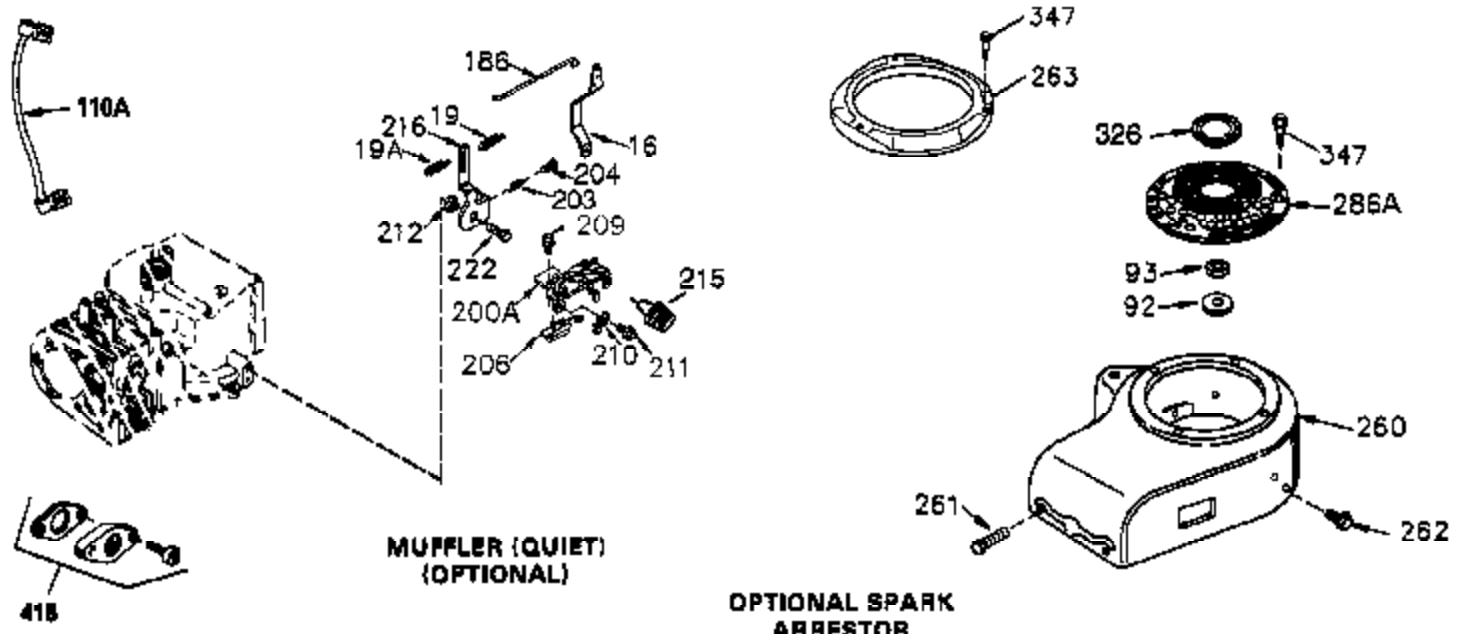

Ref #	Part Number	Qty	Description
420	730225	1	SAE 30 4-Cycle Engine Oil (Quart)

**OPTIONAL SPARK  
ARRESTOR**

**DEBRIS SCREEN KIT  
(OPTIONAL)**

Ref #	Part Number	Qty	Description
16	36494	1	Governor Lever
19A	36495	1	Extension Spring
64	650990	1	Screw, Torx T-30, 1/4-20 x 15/32"
92	650880	1	Lock Washer
93	650881	1	Flywheel Nut
186	33860	1	Governor Link
203	36482	1	Compression Spring
204	650777	1	Screw, 6-32 x 21/32"
209	650902	2	Screw, 10-32 x 7/16"
210	27793	1	Conduit Clip
211	28942	1	Screw, 10-32 x 3/8"
260	36266	1	Blower Housing
261	650788	2	Screw, 5/16-18 x 3/4"
262	29747B	2	Screw, Torx T-40, 5/16-24 x 21/32"
263	35963	1	Trim Ring
277	650729	2	Screw, 5/16-18 x 3-3/16"
314	650873	1	Screw, 1/4-20 x 3/4"
321	611161	1	Diode
322	610921	1	Connector Body
323	610922	1	Terminal
326	36210	1	Screen Plug
347	650949	3	Screw, 10-32 x 9/16"