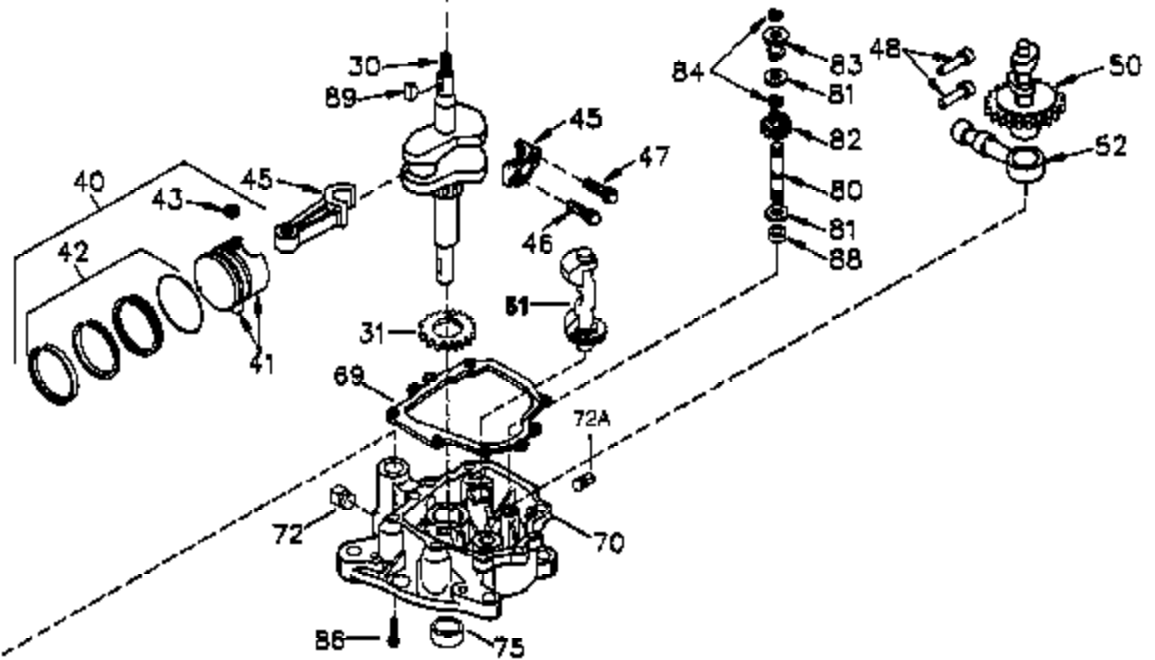

CONTINUED FROM PAGE 2

Ref #	Part Number	Qty	Description
30	35746A	1	Crankshaft
31	35327	1	Counterbalance Gear
40	34552	1	Piston, Pin & Ring Set (Std.)
40	34553	1	Piston, Pin & Ring Set (.010" OS)
40	34554	1	Piston, Pin & Ring Set (.020" OS)
41	34329A	1	Piston & Pin Ass'y. (Std.) (Incl. 43)
41	34330A	1	Piston & Pin Ass'y. (.010" OS) (Incl. 43)
41	34331A	1	Piston & Pin Ass'y. (.020" OS) (Incl. 43)
42	34332	1	Ring Set (Std.)
42	34333	1	Ring Set (.010" OS)
42	34334	1	Ring Set (.020" OS)
43	27888	2	Piston Pin Retaining Ring
45	35373A	1	Connecting Rod Ass'y. (Incl. 46 & 47)
46	650908	1	Connecting Rod Bolt
47	650882	1	Connecting Rod Bolt
48	34034	2	Valve Lifter
50	35381	1	Camshaft (MCR)
51	35747A	1	Counterbalance Weight
52	31356	1	Oil Pump Ass'y.
64	650990	1	Screw, Torx T-30, 1/4-20 x 15/32"
69	35317	1	* Mounting Flange Gasket
70	35711A	1	Mounting Flange (Incl. 72,75,80 & 81)
72A	28483	1	Oil Drain Plug
72	31927	1	Oil Drain Plug
75	35319	1	Oil Seal
80	35783	1	Governor Shaft
81	30590A	2	Washer
82	35378	1	Governor Gear Ass'y. (Incl. 81)
83	30588A	1	Governor Spool
84	29193	2	Retaining Ring
86	650833	8	Screw, 1/4-20 x 1-3/16"
88	31707A	1	Spacer (Incl. 81)
89	32589	1	Flywheel Key
123	33261	1	Intake Pipe Brace
124	650738	3	Screw, 1/4-20 x 5/8"
178	29752	2	Nut & Lock Washer, 1/4-28
182	30088A	2	Screw, 1/4-28 x 1"
184	33263	1	* Carburetor To Intake Pipe Gasket
185	34926	1	Intake Pipe
223	650378	2	Screw, Torx T-30, 5/16-18 x 1-1/8"
224	27915A	1	* Intake Pipe Gasket
234	650825	2	Nut & Lock Washer, 1/4-20
238	650834	2	Screw, 10-32 x 1-17/32"
239	33629	1	* Air Cleaner Gasket
240	35538B	1	Air Cleaner Body (Incl. 239)
245	35403	1	Air Cleaner Filter (Incl. 324)
250	35961	1	Air Cleaner Cover
251	650886	2	Wing Nut, 1/4-20
292	26460	2	Fuel Line Clamp
305	35574	1	Oil Fill Tube
307	35499	1	"O" Ring
308	35437	1	Fill Tube Clip
310	35576	1	Dipstick
380	632677	1	Carburetor (Incl. 184)
400	36450A	1	* Gasket Set (Incl. items marked PK in notes) Incl. part #'s 27272A (1), 27896A (2), 27915A (1), 29673 (1), 33263 (1), 33629 (1), 34698A (1), 35262A (1), 36448 (1)