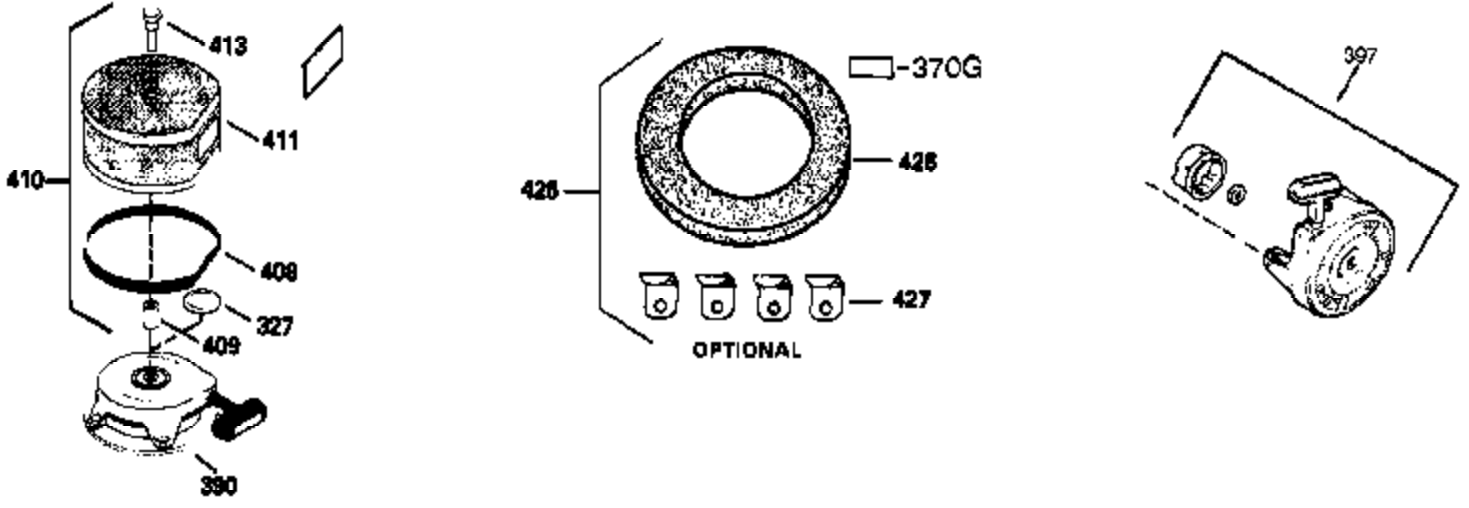

Ref #	Part Number	Qty	Description
420	730225	1	SAE 30 4-Cycle Engine Oil (Quart)

**OPTIONAL SPARK  
ARRESTOR**

**DEBRIS SCREEN KIT  
(OPTIONAL)**

Ref #	Part Number	Qty	Description
16	36494	1	Governor Lever
19A	36495	1	Extension Spring
64	650990	1	Screw, Torx T-30, 1/4-20 x 15/32"
92	650880	1	Lock Washer
93	650881	1	Flywheel Nut
186	33860	1	Governor Link
203	36482	1	Compression Spring
204	650777	1	Screw, 6-32 x 21/32"
209	650902	2	Screw, 10-32 x 7/16"
210	27793	1	Conduit Clip
211	28942	1	Screw, 10-32 x 3/8"
260	36266	1	Blower Housing
261	650788	2	Screw, 5/16-18 x 3/4"
262	29747B	2	Screw, Torx T-40, 5/16-24 x 21/32"
263	35963	1	Trim Ring
277	650729	2	Screw, 5/16-18 x 3-3/16"
314	650873	1	Screw, 1/4-20 x 3/4"
321	611161	1	Diode
322	610921	1	Connector Body
323	610922	1	Terminal
326	36210	1	Screen Plug
347	650949	3	Screw, 10-32 x 9/16"