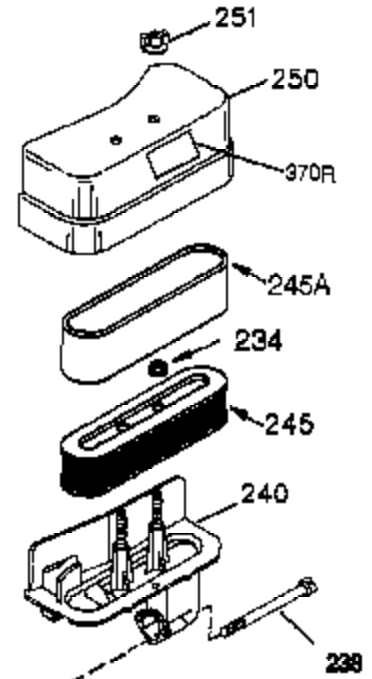

CONTINUED FROM PAGE 2

Ref #	Part Number	Qty	Description
30	35746A	1	Crankshaft
31	35327	1	Counterbalance Gear
40	34552	1	Piston, Pin & Ring Set (Std.)
40	34553	1	Piston, Pin & Ring Set (.010" OS)
40	34554	1	Piston, Pin & Ring Set (.020" OS)
41	34329A	1	Piston & Pin Ass'y. (Std.) (Incl. 43)
41	34330A	1	Piston & Pin Ass'y. (.010" OS) (Incl. 43)
41	34331A	1	Piston & Pin Ass'y. (.020" OS) (Incl. 43)
42	34332	1	Ring Set (Std.)
42	34333	1	Ring Set (.010" OS)
42	34334	1	Ring Set (.020" OS)
43	27888	2	Piston Pin Retaining Ring
45	35373A	1	Connecting Rod Ass'y. (Incl. 46 & 47)
46	650908	1	Connecting Rod Bolt
47	650882	1	Connecting Rod Bolt
48	34034	2	Valve Lifter
50	35381	1	Camshaft (MCR)
51	35747A	1	Counterbalance Weight
52	31356	1	Oil Pump Ass'y.
64	650990	1	Screw, Torx T-30, 1/4-20 x 15/32"
69	35317	1	* Mounting Flange Gasket
70	35711A	1	Mounting Flange (Incl. 72,75,80 & 81)
72A	28483	1	Oil Drain Plug
72	31927	1	Oil Drain Plug
75	35319	1	Oil Seal
80	35783	1	Governor Shaft
81	30590A	2	Washer
82	35378	1	Governor Gear Ass'y. (Incl. 81)
83	30588A	1	Governor Spool
84	29193	2	Retaining Ring
86	650833	8	Screw, 1/4-20 x 1-3/16"
88	31707A	1	Spacer (Incl. 81)
89	32589	1	Flywheel Key
123	33261	1	Intake Pipe Brace
124	650738	3	Screw, 1/4-20 x 5/8"
178	29752	2	Nut & Lock Washer, 1/4-28
182	30088A	2	Screw, 1/4-28 x 1"
184	33263	1	* Carburetor To Intake Pipe Gasket
185	34926	1	Intake Pipe
223	650378	2	Screw, Torx T-30, 5/16-18 x 1-1/8"
224	27915A	1	* Intake Pipe Gasket
234	650825	2	Nut & Lock Washer, 1/4-20
238	650834	2	Screw, 10-32 x 1-17/32"
239	33629	1	* Air Cleaner Gasket
240	35538B	1	Air Cleaner Body (Incl. 239)
245	35403	1	Air Cleaner Filter (Incl. 324)
250	35961	1	Air Cleaner Cover
251	650886	2	Wing Nut, 1/4-20
292	26460	2	Fuel Line Clamp
305	35574	1	Oil Fill Tube
307	35499	1	"O" Ring
308	35437	1	Fill Tube Clip
310	35576	1	Dipstick
380	632677	1	Carburetor (Incl. 184)
400	36450A	1	* Gasket Set (Incl. items marked PK in notes) Incl. part #'s 27272A (1), 27896A (2), 27915A (1), 29673 (1), 33263 (1), 33629 (1), 34698A (1), 35262A (1), 36448 (1)