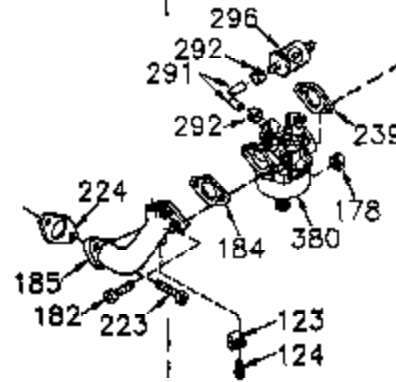

CONTINUED FROM PAGE 2

Ref #	Part Number	Qty	Description
30	35746A	1	Crankshaft
31	35327	1	Counterbalance Gear
40	34552	1	Piston, Pin & Ring Set (Std.)
40	34553	1	Piston, Pin & Ring Set (.010" OS)
40	34554	1	Piston, Pin & Ring Set (.020" OS)
41	34329A	1	Piston & Pin Ass'y. (Std.) (Incl. 43)
41	34330A	1	Piston & Pin Ass'y. (.010" OS) (Incl. 43)
41	34331A	1	Piston & Pin Ass'y. (.020" OS) (Incl. 43)
42	34332	1	Ring Set (Std.)
42	34333	1	Ring Set (.010" OS)
42	34334	1	Ring Set (.020" OS)
43	27888	2	Piston Pin Retaining Ring
45	35373A	1	Connecting Rod Ass'y. (Incl. 46 & 47)
46	650908	1	Connecting Rod Bolt
47	650882	1	Connecting Rod Bolt
48	34034	2	Valve Lifter
50	35381	1	Camshaft (MCR)
51	35747A	1	Counterbalance Weight
52	31356	1	Oil Pump Ass'y.
64	650990	1	Screw, Torx T-30, 1/4-20 x 15/32"
69	35317	1	* Mounting Flange Gasket
70	35711A	1	Mounting Flange (Incl. 72,75,80 & 81)
72A	28483	1	Oil Drain Plug
72	31927	1	Oil Drain Plug
75	35319	1	Oil Seal
80	35783	1	Governor Shaft
81	30590A	2	Washer
82	35378	1	Governor Gear Ass'y. (Incl. 81)
83	30588A	1	Governor Spool
84	29193	2	Retaining Ring
86	650833	8	Screw, 1/4-20 x 1-3/16"
88	31707A	1	Spacer (Incl. 81)
89	32589	1	Flywheel Key
123	33261	1	Intake Pipe Brace
124	650738	3	Screw, 1/4-20 x 5/8"
178	29752	2	Nut & Lock Washer, 1/4-28
182	30088A	2	Screw, 1/4-28 x 1"
184	33263	1	* Carburetor To Intake Pipe Gasket
185	34926	1	Intake Pipe
223	650378	2	Screw, Torx T-30, 5/16-18 x 1-1/8"
224	27915A	1	* Intake Pipe Gasket
234	650825	2	Nut & Lock Washer, 1/4-20
238	650834	2	Screw, 10-32 x 1-17/32"
239	33629	1	* Air Cleaner Gasket
240	35538B	1	Air Cleaner Body (Incl. 239)
245	35403	1	Air Cleaner Filter (Incl. 324)
250	35961	1	Air Cleaner Cover
251	650886	2	Wing Nut, 1/4-20
292	26460	2	Fuel Line Clamp
305	35574	1	Oil Fill Tube
307	35499	1	"O" Ring
308	35437	1	Fill Tube Clip
310	35576	1	Dipstick
380	632677	1	Carburetor (Incl. 184)
400	36450A	1	* Gasket Set (Incl. items marked PK in notes) Incl. part #'s 27272A (1), 27896A (2), 27915A (1), 29673 (1), 33263 (1), 33629 (1), 34698A (1), 35262A (1), 36448 (1)