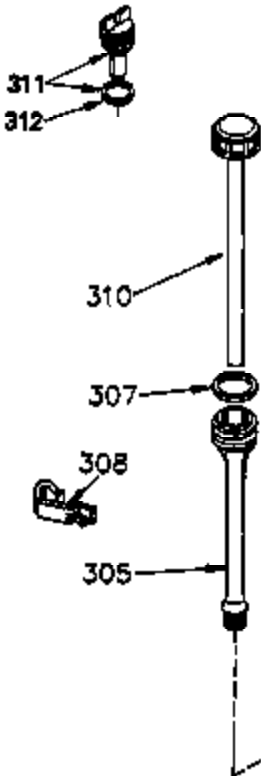

CONTINUED FROM PAGE 2

Ref #	Part Number	Qty	Description
30	35746A	1	Crankshaft
31	35327	1	Counterbalance Gear
40	34552	1	Piston, Pin & Ring Set (Std.)
40	34553	1	Piston, Pin & Ring Set (.010" OS)
40	34554	1	Piston, Pin & Ring Set (.020" OS)
41	34329A	1	Piston & Pin Ass'y. (Std.) (Incl. 43)
41	34330A	1	Piston & Pin Ass'y. (.010" OS) (Incl. 43)
41	34331A	1	Piston & Pin Ass'y. (.020" OS) (Incl. 43)
42	34332	1	Ring Set (Std.)
42	34333	1	Ring Set (.010" OS)
42	34334	1	Ring Set (.020" OS)
43	27888	2	Piston Pin Retaining Ring
45	35373A	1	Connecting Rod Ass'y. (Incl. 46 & 47)
46	650908	1	Connecting Rod Bolt
47	650882	1	Connecting Rod Bolt
48	34034	2	Valve Lifter
50	35381	1	Camshaft (MCR)
51	35747A	1	Counterbalance Weight
52	31356	1	Oil Pump Ass'y.
64	650990	1	Screw, Torx T-30, 1/4-20 x 15/32"
69	35317	1	* Mounting Flange Gasket
70	35711A	1	Mounting Flange (Incl. 72,75,80 & 81)
72A	28483	1	Oil Drain Plug
72	31927	1	Oil Drain Plug
75	35319	1	Oil Seal
80	35783	1	Governor Shaft
81	30590A	2	Washer
82	35378	1	Governor Gear Ass'y. (Incl. 81)
83	30588A	1	Governor Spool
84	29193	2	Retaining Ring
86	650833	8	Screw, 1/4-20 x 1-3/16"
88	31707A	1	Spacer (Incl. 81)
89	32589	1	Flywheel Key
123	33261	1	Intake Pipe Brace
124	650738	3	Screw, 1/4-20 x 5/8"
178	29752	2	Nut & Lock Washer, 1/4-28
182	30088A	2	Screw, 1/4-28 x 1"
184	33263	1	* Carburetor To Intake Pipe Gasket
185	34926	1	Intake Pipe
223	650378	2	Screw, Torx T-30, 5/16-18 x 1-1/8"
224	27915A	1	* Intake Pipe Gasket
234	650825	2	Nut & Lock Washer, 1/4-20
238	650834	2	Screw, 10-32 x 1-17/32"
239	33629	1	* Air Cleaner Gasket
240	35538B	1	Air Cleaner Body (Incl. 239)
245	35403	1	Air Cleaner Filter (Incl. 324)
250	35961	1	Air Cleaner Cover
251	650886	2	Wing Nut, 1/4-20
292	26460	2	Fuel Line Clamp
305	35574	1	Oil Fill Tube
307	35499	1	"O" Ring
308	35437	1	Fill Tube Clip
310	35576	1	Dipstick
380	632677	1	Carburetor (Incl. 184)
400	36450A	1	* Gasket Set (Incl. items marked PK in notes) Incl. part #'s 27272A (1), 27896A (2), 27915A (1), 29673 (1), 33263 (1), 33629 (1), 34698A (1), 35262A (1), 36448 (1)