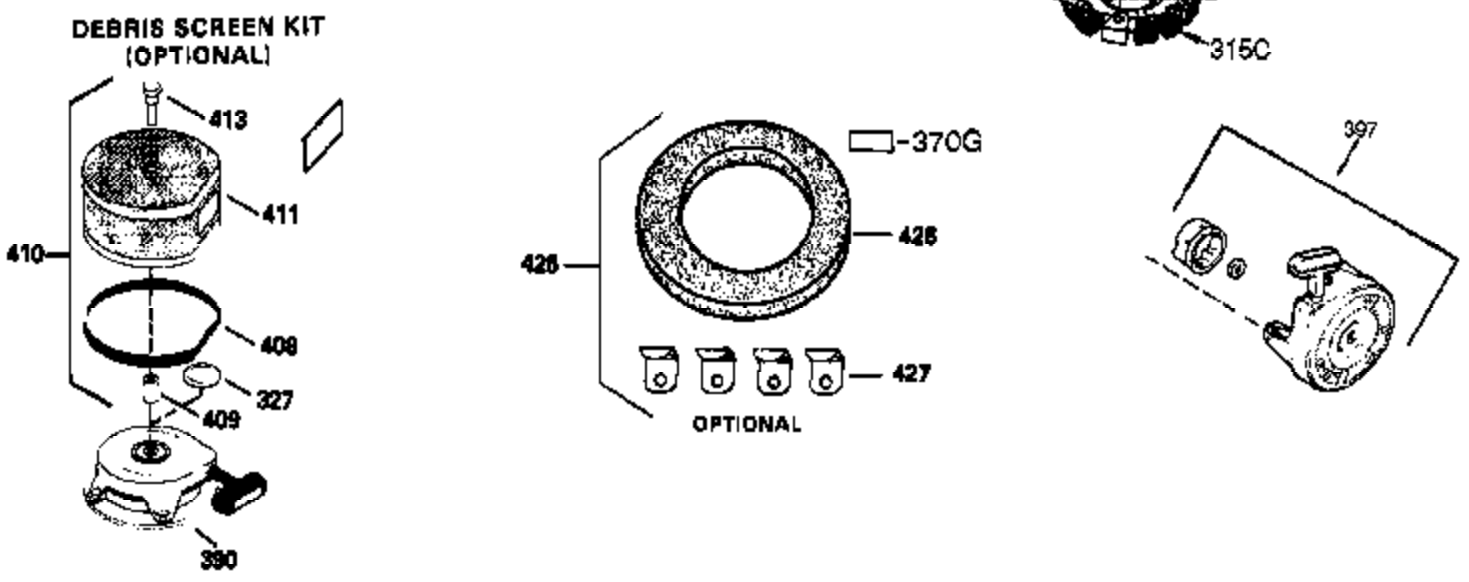

Ref #	Part Number	Qty	Description
16	36494	1	Governor Lever
19A	36495	1	Extension Spring
92	650880	1	Lock Washer
93	650881	1	Flywheel Nut
186	33860	1	Governor Link
203	36482	1	Compression Spring
204	651019	1	Screw, Torx T-10, 6-32 x 41/64"
209	650902	2	Screw, 10-32 x 7/16"
210	27793	2	Conduit Clip
211	28942	2	Screw, 10-32 x 3/8"
260	36292	1	Blower Housing
261	650788	2	Screw, 5/16-18 x 3/4"
262	29747B	2	Screw, Torx T-40, 5/16-24 x 21/32"
263	35963	1	Trim Ring
277	650729	2	Screw, 5/16-18 x 3-3/16"
314	650873	2	Screw, 1/4-20 x 3/4"
321	611161	1	Diode
322	610921	1	Connector Body
323	610922	1	Terminal
326	36210	1	Starter Plug
347	650949	3	Screw, 10-32 x 9/16
348	35426	1	Remote Choke Bracket
349	650767		Screw, 8-32 x 27/64"
416	34479A	1	Spark Arrestor Screen Kit (Optional)