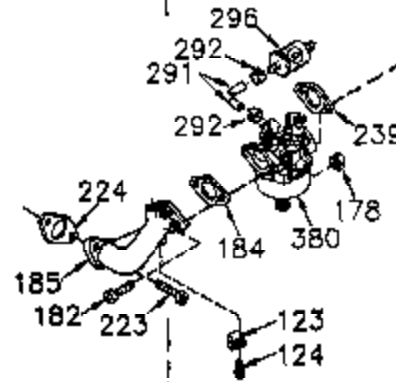

CONTINUED FROM PAGE 2

Ref #	Part Number	Qty	Description
19	36495	1	Extension Spring
30	35802A	1	Crankshaft
31	35327	1	Counterbalance Gear
40	34552	1	Piston, Pin & Ring Set (Std.)
40	34553	1	Piston, Pin & Ring Set (.010" OS)
40	34554	1	Piston, Pin & Ring Set (.020" OS)
41	34329A	1	Piston & Pin Ass'y. (Std.) (Incl. 43)
41	34330A	1	Piston & Pin Ass'y. (.010" OS) (Incl. 43)
41	34331A	1	Piston & Pin Ass'y. (.020" OS) (Incl. 43)
42	34332	1	Ring Set (Std.)
42	34333	1	Ring Set (.010" OS)
42	34334	1	Ring Set (.020" OS)
43	27888	2	Piston Pin Retaining Ring
45	36897	1	Connecting Rod Ass'y. (Incl. 47)
47	651033	2	Connecting Rod Bolt
48	34034	2	Valve Lifter
50	35381	1	Camshaft (MCR)
51	35747A	1	Counterbalance Weight
52	31356	1	Oil Pump Ass'y.
64	650990	1	Screw Torx T-30, 1/4-20 x 15/32"
69	35317	1	* Mounting Flange Gasket
70	35711A	1	Mounting Flange (Incl. 72,75,80 & 81)
72	31927	1	Oil Drain Plug
75	35319	1	Oil Seal
80	35783	1	Governor Shaft
81	30590A	2	Washer
82	35378	1	Governor Gear Ass'y. (Incl. 81)
83	30588A	1	Governor Spool
84	29193	2	Retaining Ring
86	650833	7	Screw, 1/4-20 x 1-3/16"
88	31707A	1	Spacer (Incl. 81)
89	32589	1	Flywheel Key
123	33261	1	Intake Pipe Brace
124	651031	3	Screw, 1/4-20 x 9/16"
178	29752	2	Nut & Lock Washer, 1/4-28
182	30088A	2	Screw, 1/4-28 x 1"
184	33263	1	* Carburetor To Intake Pipe Gasket
185	34926	1	Intake Pipe
223	650378	2	Screw, Torx T-30, 5/16-18 x 1-3/32"
224	27915A	1	* Intake Pipe Gasket
234	650825	2	Nut & Lock Washer, 1/4-20
238	650834	2	Screw, 10-32 x 1-17/32"
239	33629	1	* Air Cleaner Gasket
240	35538B	1	Air Cleaner Body (Incl. 239)
245A	35404	1	Air Cleaner Filter
245	35403	1	Air Cleaner Filter (Incl. 251A)
250	35961	1	Air Cleaner Cover
251	650886	2	Wing Nut, 1/4-20
292	26460	2	Fuel Line Clamp
305	35574	1	Oil Fill Tube
307	35499	1	"O" Ring
308	35437	1	Fill Tube Clip
310	35576	1	Dipstick
380	632677	1	Carburetor (Incl. 184)
400	36450B	1	* Gasket Set (Incl. items marked PK in notes) Incl. part #'s 27272A (1), 27896A (2), 27915A (1), 29673 (1), 33263 (1), 33629 (1), 34698A (1), 35262 (1), 36448 (1)