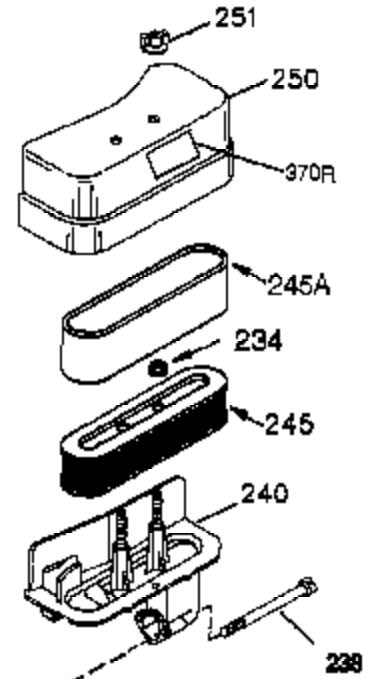

CONTINUED FROM PAGE 2

Ref #	Part Number	Qty	Description
19	36495	1	Extension Spring
30	35802A	1	Crankshaft
31	35327	1	Counterbalance Gear
40	34552	1	Piston, Pin & Ring Set (Std.)
40	34553	1	Piston, Pin & Ring Set (.010" OS)
40	34554	1	Piston, Pin & Ring Set (.020" OS)
41	34329A	1	Piston & Pin Ass'y. (Std.) (Incl. 43)
41	34330A	1	Piston & Pin Ass'y. (.010" OS) (Incl. 43)
41	34331A	1	Piston & Pin Ass'y. (.020" OS) (Incl. 43)
42	34332	1	Ring Set (Std.)
42	34333	1	Ring Set (.010" OS)
42	34334	1	Ring Set (.020" OS)
43	27888	2	Piston Pin Retaining Ring
45	36897	1	Connecting Rod Ass'y. (Incl. 47)
47	651033	2	Connecting Rod Bolt
48	34034	2	Valve Lifter
50	35381	1	Camshaft (MCR)
51	35747A	1	Counterbalance Weight
52	31356	1	Oil Pump Ass'y.
64	650990	1	Screw Torx T-30, 1/4-20 x 15/32"
69	35317	1	* Mounting Flange Gasket
70	35711A	1	Mounting Flange (Incl. 72,75,80 & 81)
72	31927	1	Oil Drain Plug
75	35319	1	Oil Seal
80	35783	1	Governor Shaft
81	30590A	2	Washer
82	35378	1	Governor Gear Ass'y. (Incl. 81)
83	30588A	1	Governor Spool
84	29193	2	Retaining Ring
86	650833	7	Screw, 1/4-20 x 1-3/16"
88	31707A	1	Spacer (Incl. 81)
89	32589	1	Flywheel Key
123	33261	1	Intake Pipe Brace
124	651031	3	Screw, 1/4-20 x 9/16"
178	29752	2	Nut & Lock Washer, 1/4-28
182	30088A	2	Screw, 1/4-28 x 1"
184	33263	1	* Carburetor To Intake Pipe Gasket
185	34926	1	Intake Pipe
223	650378	2	Screw, Torx T-30, 5/16-18 x 1-3/32"
224	27915A	1	* Intake Pipe Gasket
234	650825	2	Nut & Lock Washer, 1/4-20
238	650834	2	Screw, 10-32 x 1-17/32"
239	33629	1	* Air Cleaner Gasket
240	35538B	1	Air Cleaner Body (Incl. 239)
245A	35404	1	Air Cleaner Filter
245	35403	1	Air Cleaner Filter (Incl. 251A)
250	35961	1	Air Cleaner Cover
251	650886	2	Wing Nut, 1/4-20
292	26460	2	Fuel Line Clamp
305	35574	1	Oil Fill Tube
307	35499	1	"O" Ring
308	35437	1	Fill Tube Clip
310	35576	1	Dipstick
380	632677	1	Carburetor (Incl. 184)
400	36450B	1	* Gasket Set (Incl. items marked PK in notes) Incl. part #'s 27272A (1), 27896A (2), 27915A (1), 29673 (1), 33263 (1), 33629 (1), 34698A (1), 35262 (1), 36448 (1)