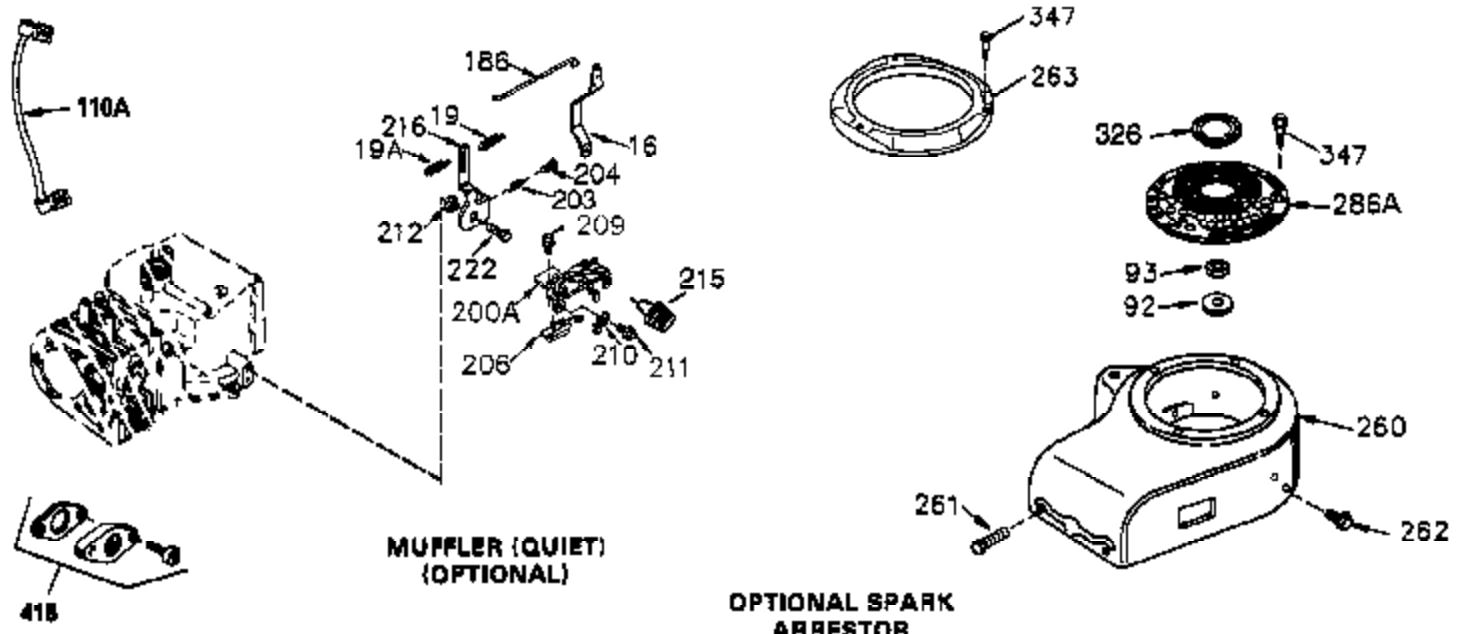

Ref #	Part Number	Qty	Description
420	730225	1	SAE 30 4-Cycle Engine Oil (Quart)

**OPTIONAL SPARK  
ARRESTOR**

**DEBRIS SCREEN KIT  
(OPTIONAL)**

Ref #	Part Number	Qty	Description
16	36494	1	Governor Lever
19	36495	1	Extension Spring
64	650990	1	Screw Torx T-30, 1/4-20 x 15/32"
92	650880	1	Lock Washer
93	650881	1	Flywheel Nut
186	33860	1	Governor Link
203	36482	1	Compression Spring
204	651019	1	Screw, Torx T-10, 6-32 x 41/64"
209	650902	2	Screw, 10-32 x 7/16"
210	27793	1	Conduit Clip
211	28942	1	Screw, 10-32 x 3/8"
260	36292	1	Blower Housing
261	650788	2	Screw, 5/16-18 x 3/4"
262	29747B	2	Screw, Torx T-40, 5/16-24 x 21/32"
263	35963	1	Trim Ring
277	650729	2	Screw, 1/4-20 x 11/16"
314	650873	2	Screw, 1/4-20 x 3/4"
321	611161	1	Diode
322	610921	1	Connector Body
323	610922	1	Terminal
347	650949	3	Screw, 10-32 x 9/16"
370G	35274	1	Oil Instruction Decal