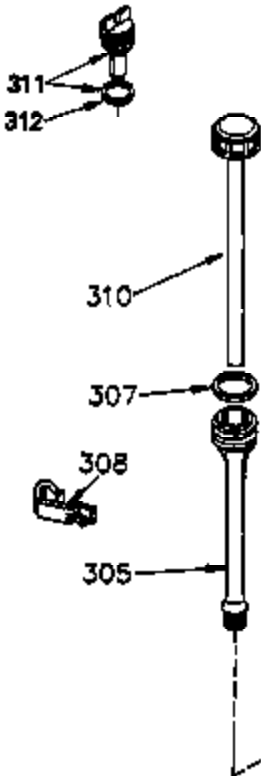

CONTINUED FROM PAGE 2

Ref #	Part Number	Qty	Description
19	36495	1	Extension Spring
30	35802A	1	Crankshaft
31	35327	1	Counterbalance Gear
40	34552	1	Piston, Pin & Ring Set (Std.)
40	34553	1	Piston, Pin & Ring Set (.010" OS)
40	34554	1	Piston, Pin & Ring Set (.020" OS)
41	34329A	1	Piston & Pin Ass'y. (Std.) (Incl. 43)
41	34330A	1	Piston & Pin Ass'y. (.010" OS) (Incl. 43)
41	34331A	1	Piston & Pin Ass'y. (.020" OS) (Incl. 43)
42	34332	1	Ring Set (Std.)
42	34333	1	Ring Set (.010" OS)
42	34334	1	Ring Set (.020" OS)
43	27888	2	Piston Pin Retaining Ring
45	36897	1	Connecting Rod Ass'y. (Incl. 47)
47	651033	2	Connecting Rod Bolt
48	34034	2	Valve Lifter
50	35381	1	Camshaft (MCR)
51	35747A	1	Counterbalance Weight
52	31356	1	Oil Pump Ass'y.
64	650990	1	Screw Torx T-30, 1/4-20 x 15/32"
69	35317	1	* Mounting Flange Gasket
70	35711A	1	Mounting Flange (Incl. 72,75,80 & 81)
72	31927	1	Oil Drain Plug
75	35319	1	Oil Seal
80	35783	1	Governor Shaft
81	30590A	2	Washer
82	35378	1	Governor Gear Ass'y. (Incl. 81)
83	30588A	1	Governor Spool
84	29193	2	Retaining Ring
86	650833	7	Screw, 1/4-20 x 1-3/16"
88	31707A	1	Spacer (Incl. 81)
89	32589	1	Flywheel Key
123	33261	1	Intake Pipe Brace
124	651031	3	Screw, 1/4-20 x 9/16"
178	29752	2	Nut & Lock Washer, 1/4-28
182	30088A	2	Screw, 1/4-28 x 1"
184	33263	1	* Carburetor To Intake Pipe Gasket
185	34926	1	Intake Pipe
223	650378	2	Screw, Torx T-30, 5/16-18 x 1-3/32"
224	27915A	1	* Intake Pipe Gasket
234	650825	2	Nut & Lock Washer, 1/4-20
238	650834	2	Screw, 10-32 x 1-17/32"
239	33629	1	* Air Cleaner Gasket
240	35538B	1	Air Cleaner Body (Incl. 239)
245A	35404	1	Air Cleaner Filter
245	35403	1	Air Cleaner Filter (Incl. 251A)
250	35961	1	Air Cleaner Cover
251	650886	2	Wing Nut, 1/4-20
292	26460	2	Fuel Line Clamp
305	35574	1	Oil Fill Tube
307	35499	1	"O" Ring
308	35437	1	Fill Tube Clip
310	35576	1	Dipstick
380	632677	1	Carburetor (Incl. 184)
400	36450B	1	* Gasket Set (Incl. items marked PK in notes) Incl. part #'s 27272A (1), 27896A (2), 27915A (1), 29673 (1), 33263 (1), 33629 (1), 34698A (1), 35262 (1), 36448 (1)