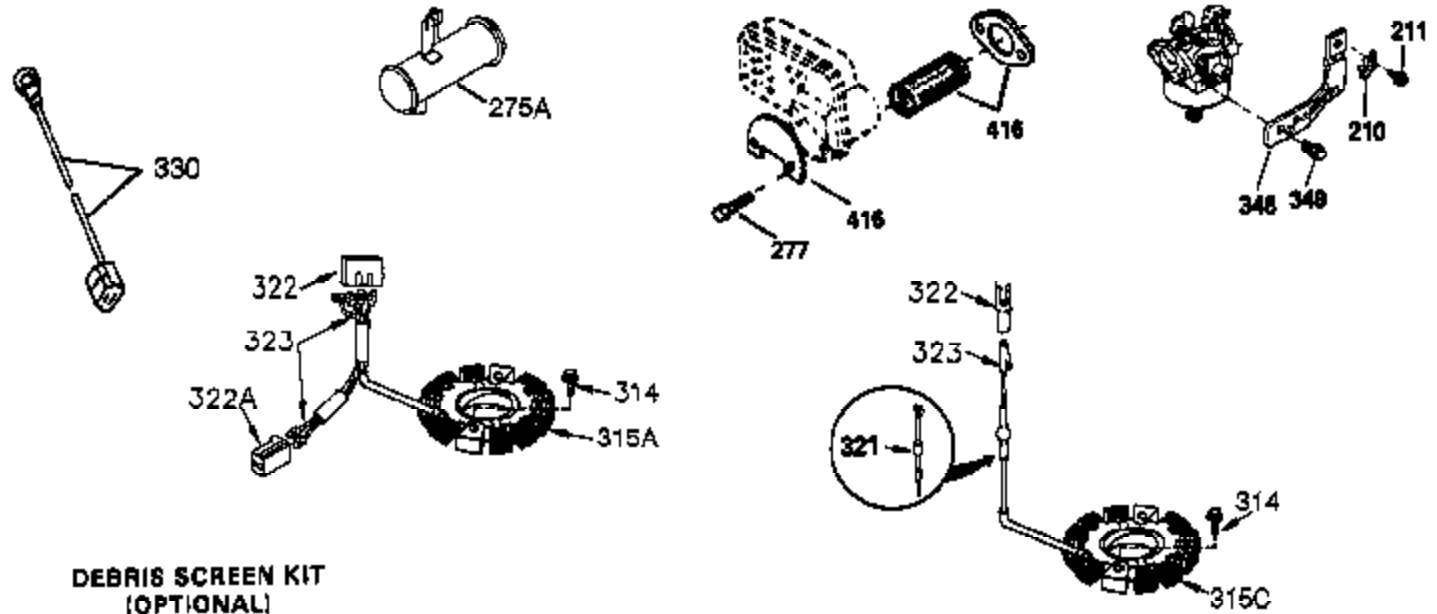

Ref #	Part Number	Qty	Description
420	730225	1	SAE 30 4-Cycle Engine Oil (Quart)

**OPTIONAL SPARK  
ARRESTOR**

**DEBRIS SCREEN KIT  
(OPTIONAL)**

Ref #	Part Number	Qty	Description
16	36494	1	Governor Lever
19	36495	1	Extension Spring
64	650990	1	Screw Torx T-30, 1/4-20 x 15/32"
92	650880	1	Lock Washer
93	650881	1	Flywheel Nut
186	33860	1	Governor Link
203	36482	1	Compression Spring
204	651019	1	Screw, Torx T-10, 6-32 x 41/64"
209	650902	2	Screw, 10-32 x 7/16"
210	27793	1	Conduit Clip
211	28942	1	Screw, 10-32 x 3/8"
260	36292	1	Blower Housing
261	650788	2	Screw, 5/16-18 x 3/4"
262	29747B	2	Screw, Torx T-40, 5/16-24 x 21/32"
263	35963	1	Trim Ring
277	650729	2	Screw, 1/4-20 x 11/16"
314	650873	2	Screw, 1/4-20 x 3/4"
321	611161	1	Diode
322	610921	1	Connector Body
323	610922	1	Terminal
347	650949	3	Screw, 10-32 x 9/16"
370G	35274	1	Oil Instruction Decal