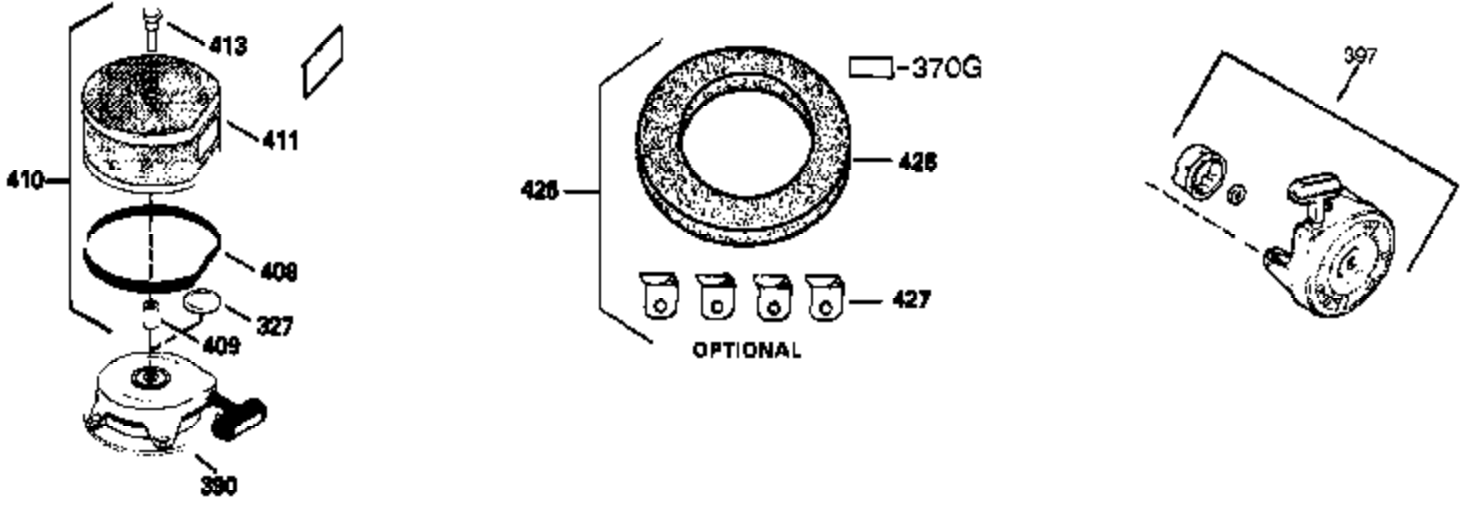

Ref #	Part Number	Qty	Description
420	730225	1	SAE 30 4-Cycle Engine Oil (Quart)

**OPTIONAL SPARK  
ARRESTOR**

**DEBRIS SCREEN KIT  
(OPTIONAL)**

Ref #	Part Number	Qty	Description
16	36494	1	Governor Lever
19	36495	1	Extension Spring
64	650990	1	Screw Torx T-30, 1/4-20 x 15/32"
92	650880	1	Lock Washer
93	650881	1	Flywheel Nut
186	33860	1	Governor Link
203	36482	1	Compression Spring
204	651019	1	Screw, Torx T-10, 6-32 x 41/64"
209	650902	2	Screw, 10-32 x 7/16"
210	27793	1	Conduit Clip
211	28942	1	Screw, 10-32 x 3/8"
260	36292	1	Blower Housing
261	650788	2	Screw, 5/16-18 x 3/4"
262	29747B	2	Screw, Torx T-40, 5/16-24 x 21/32"
263	35963	1	Trim Ring
277	650729	2	Screw, 1/4-20 x 11/16"
314	650873	2	Screw, 1/4-20 x 3/4"
321	611161	1	Diode
322	610921	1	Connector Body
323	610922	1	Terminal
347	650949	3	Screw, 10-32 x 9/16"
370G	35274	1	Oil Instruction Decal