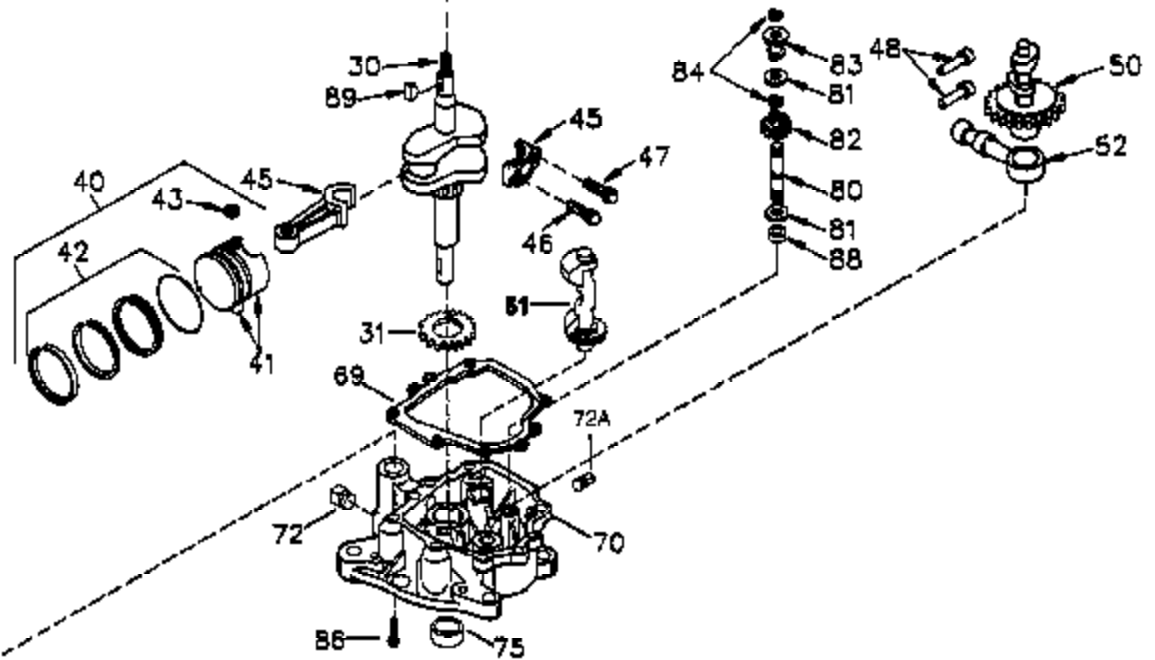

CONTINUED FROM PAGE 2

Ref #	Part Number	Qty	Description
19	36495	1	Extension Spring
30	35802A	1	Crankshaft
31	35327	1	Counterbalance Gear
40	34552	1	Piston, Pin & Ring Set (Std.)
40	34553	1	Piston, Pin & Ring Set (.010" OS)
40	34554	1	Piston, Pin & Ring Set (.020" OS)
41	34329A	1	Piston & Pin Ass'y. (Std.) (Incl. 43)
41	34330A	1	Piston & Pin Ass'y. (.010" OS) (Incl. 43)
41	34331A	1	Piston & Pin Ass'y. (.020" OS) (Incl. 43)
42	34332	1	Ring Set (Std.)
42	34333	1	Ring Set (.010" OS)
42	34334	1	Ring Set (.020" OS)
43	27888	2	Piston Pin Retaining Ring
45	36897	1	Connecting Rod Ass'y. (Incl. 47)
47	651033	2	Connecting Rod Bolt
48	34034	2	Valve Lifter
50	35381	1	Camshaft (MCR)
51	35747A	1	Counterbalance Weight
52	31356	1	Oil Pump Ass'y.
64	650990	1	Screw Torx T-30, 1/4-20 x 15/32"
69	35317	1	* Mounting Flange Gasket
70	35711A	1	Mounting Flange (Incl. 72,75,80 & 81)
72	31927	1	Oil Drain Plug
75	35319	1	Oil Seal
80	35783	1	Governor Shaft
81	30590A	2	Washer
82	35378	1	Governor Gear Ass'y. (Incl. 81)
83	30588A	1	Governor Spool
84	29193	2	Retaining Ring
86	650833	7	Screw, 1/4-20 x 1-3/16"
88	31707A	1	Spacer (Incl. 81)
89	32589	1	Flywheel Key
123	33261	1	Intake Pipe Brace
124	651031	3	Screw, 1/4-20 x 9/16"
178	29752	2	Nut & Lock Washer, 1/4-28
182	30088A	2	Screw, 1/4-28 x 1"
184	33263	1	* Carburetor To Intake Pipe Gasket
185	34926	1	Intake Pipe
223	650378	2	Screw, Torx T-30, 5/16-18 x 1-3/32"
224	27915A	1	* Intake Pipe Gasket
234	650825	2	Nut & Lock Washer, 1/4-20
238	650834	2	Screw, 10-32 x 1-17/32"
239	33629	1	* Air Cleaner Gasket
240	35538B	1	Air Cleaner Body (Incl. 239)
245A	35404	1	Air Cleaner Filter
245	35403	1	Air Cleaner Filter (Incl. 251A)
250	35961	1	Air Cleaner Cover
251	650886	2	Wing Nut, 1/4-20
292	26460	2	Fuel Line Clamp
305	35574	1	Oil Fill Tube
307	35499	1	"O" Ring
308	35437	1	Fill Tube Clip
310	35576	1	Dipstick
380	632677	1	Carburetor (Incl. 184)
400	36450B	1	* Gasket Set (Incl. items marked PK in notes) Incl. part #'s 27272A (1), 27896A (2), 27915A (1), 29673 (1), 33263 (1), 33629 (1), 34698A (1), 35262 (1), 36448 (1)