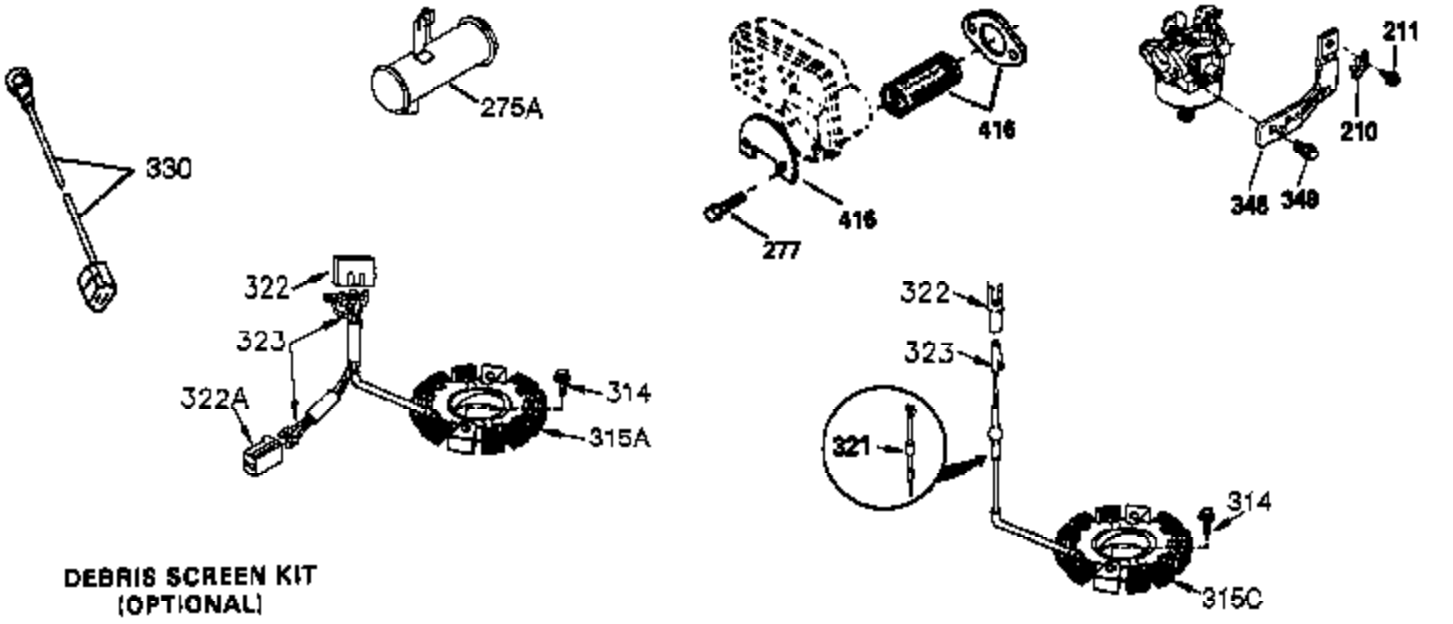

Ref #	Part Number	Qty	Description
420	730225	1	SAE 30 4-Cycle Engine Oil (Quart)

Ref #	Part Number	Qty	Description
16	36494	1	Governor Lever
19A	36495	1	Extension Spring
64	650990	1	Screw, 5/16-18 x 15/32"
92	650880	1	Lock Washer
93	650881	1	Flywheel Nut
186	33860	1	Governor Link
203	36482	1	Compression Spring
204	650777	1	Screw, 6-32 x 21/32"
209	650902	2	Screw, 10-32 x 7/16"
210	27793	1	Conduit Clip
211	28942	1	Screw, 10-32 x 3/8"
260	33635C	1	Blower Housing
261	650788	2	Screw 5/16-18 x 3/4"
262	29747B	2	Screw Torx T-40, 5/16-24 x 21/32"
277	650729	2	Screw 5/16-18 x 3-3/16"
327	35392	1	Starter Plug
355	590701	1	Starter Handle
390	590704	1	Rewind Starter