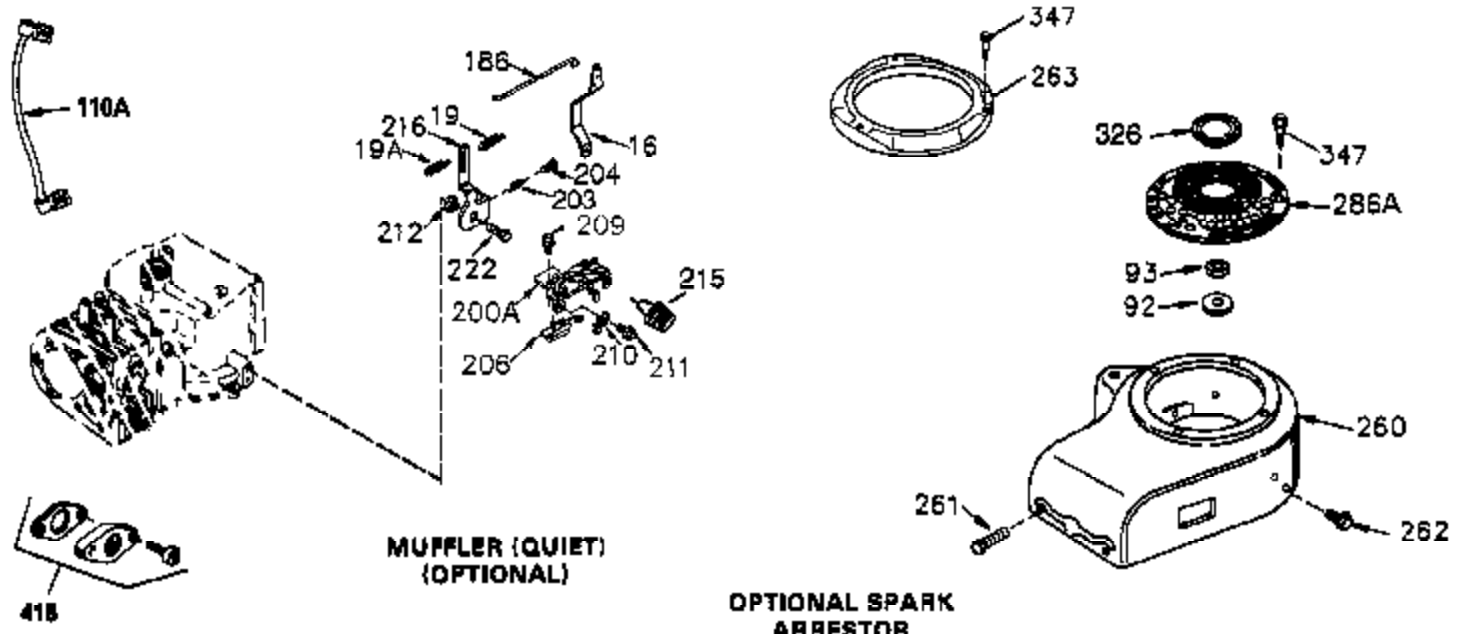

Ref #	Part Number	Qty	Description
420	730225	1	SAE 30 4-Cycle Engine Oil (Quart)

Ref #	Part Number	Qty	Description
16	36494	1	Governor Lever
19A	36495	1	Extension Spring
64	650990	1	Screw, 5/16-18 x 15/32"
92	650880	1	Lock Washer
93	650881	1	Flywheel Nut
186	33860	1	Governor Link
203	36482	1	Compression Spring
204	650777	1	Screw, 6-32 x 21/32"
209	650902	2	Screw, 10-32 x 7/16"
210	27793	1	Conduit Clip
211	28942	1	Screw, 10-32 x 3/8"
260	33635C	1	Blower Housing
261	650788	2	Screw 5/16-18 x 3/4"
262	29747B	2	Screw Torx T-40, 5/16-24 x 21/32"
277	650729	2	Screw 5/16-18 x 3-3/16"
327	35392	1	Starter Plug
355	590701	1	Starter Handle
390	590704	1	Rewind Starter