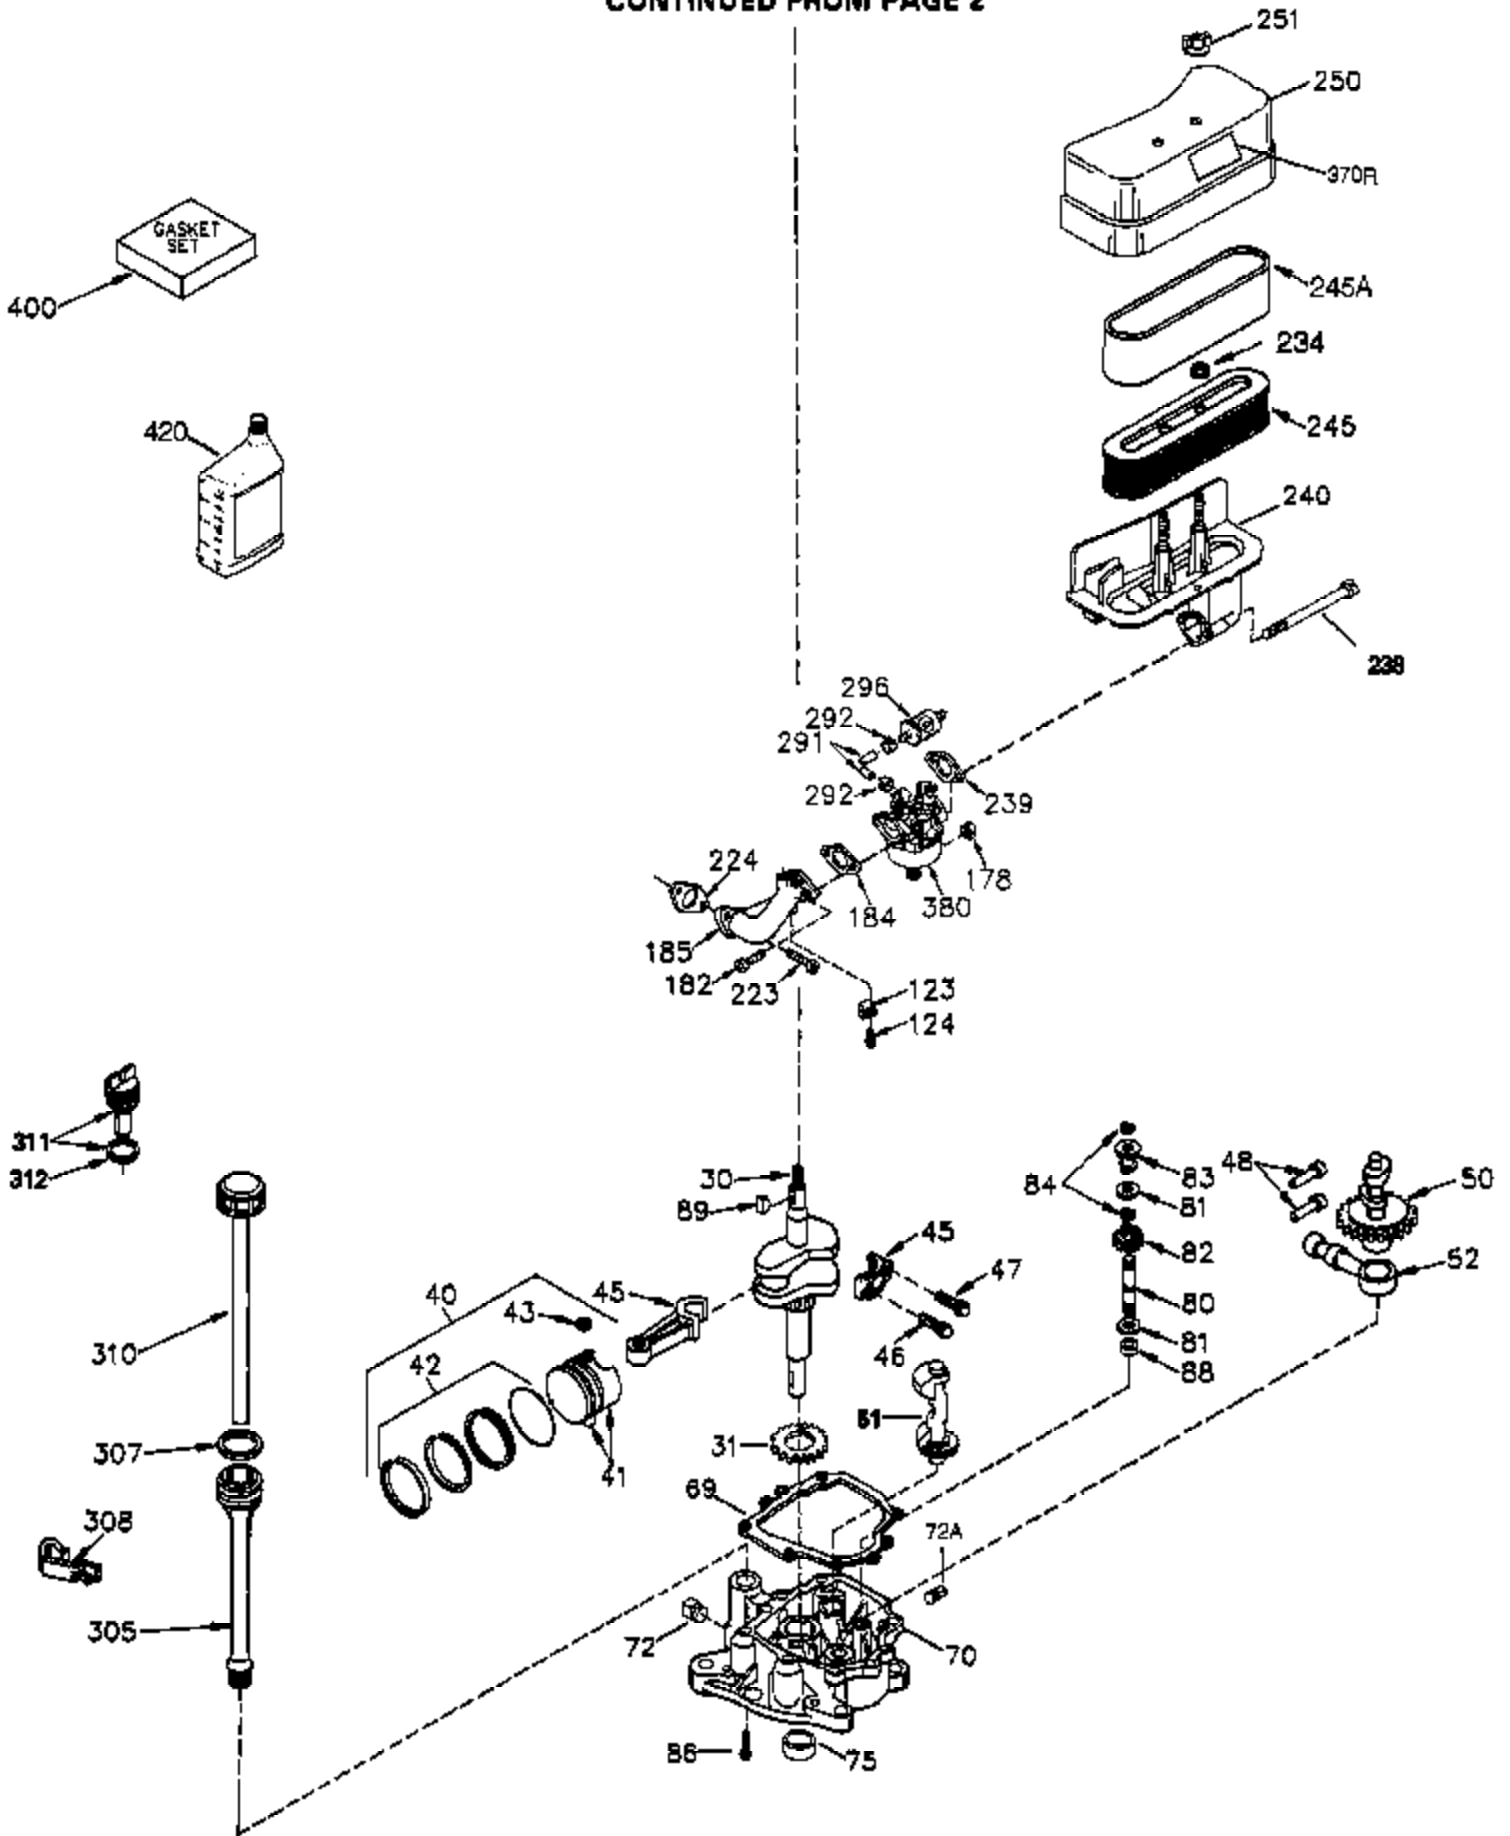

CONTINUED FROM PAGE 2

Ref #	Part Number	Qty	Description
30	35746B	1	Crankshaft
31	35327	1	Counterbalance Gear
40	34552	1	Piston, Pin & Ring Set (Std.)
40	34553	1	Piston, Pin & Ring Set (.010" OS)
40	34554	1	Piston, Pin & Ring Set (.020" OS)
41	34329A	1	Piston & Pin Ass'y. (Std.) (Incl. 43)
41	34330A	1	Piston & Pin Ass'y. (.010" OS) (Incl. 43)
41	34331A	1	Piston & Pin Ass'y. (.020" OS) (Incl. 43)
42	34332	1	Ring Set (Std.)
42	34333	1	Ring Set (.010" OS)
42	34334	1	Ring Set (.020" OS)
43	27888	2	Piston Pin Retaining Ring
45	36897	1	Connecting Rod Ass'y. (Incl. 47)
47	651033	2	Connecting Rod Bolt
48	34034	2	Valve Lifter
50	35381	1	Camshaft (MCR)
51	35747A	1	Counterbalance Weight
52	31356	1	Oil Pump Ass'y.
64	650990	1	Screw, 5/16-18 x 15/32"
69	35317	1	* Mounting Flange Gasket
70	35711A	1	Mounting Flange (Incl. 72, 75 & 80)
72	31927	1	Oil Drain Plug
75	35319	1	Oil Seal
80	35783	1	Governor Shaft
81	30590A	2	Washer
82	35378	1	Governor Gear Ass'y. (Incl. 81)
83	30588A	1	Governor Spool
84	29193	2	Retaining Ring
86	650833	7	Screw, 1/4-20 x 1-3/16"
88	31707A	1	Spacer (Incl. 81)
89	32589	1	Flywheel Key
123	33261	1	Intake Pipe Bracket
124	651031	3	Screw 1/4-20 x 9/16"
178	29752	2	Nut & Lock Washer, 1/4-28
182	30088A	2	Screw, 1/4-28 x 1"
184	33263	1	* Carburetor To Intake Pipe Gasket
185	34926	1	Intake Pipe
223	650378	2	Screw Torx T-30, 5/16-18 x 1-1/8"
224	27915A	1	* Intake Pipe Gasket
234	650825	2	Nut & Lock Washer, 1/4-20
238	650834	2	Screw 10-32 x 1-17/32"
239	33629	1	* Air Cleaner Gasket
240	35538B	1	Air Cleaner Body (Incl. 239)
245	35403	1	Air Cleaner Filter (Incl. 324)
245A	35404	1	Air Cleaner Filter
250	35961	1	Air Cleaner Cover
251	650886	2	Wing Nut, 1/4-20
292	26460	2	Fuel Line Clamp
305	35574	1	Oil Fill Tube
307	35499	1	"O" Ring
308	35437	1	Fill Tube Clip
310	35576	1	Oil Dipstick
355	590701	1	Starter Handle
380	632677	1	Carburetor (Incl. 184)
400	36450B	1	* Gasket Set (Incl. items marked PK in notes) Incl. part #'s 27272A (1), 27896A (2), 27915A (1), 29673 (1), 33263 (1), 33629 (1), 34698A (1), 35262A (1), 35317 (1), 36448 (1)