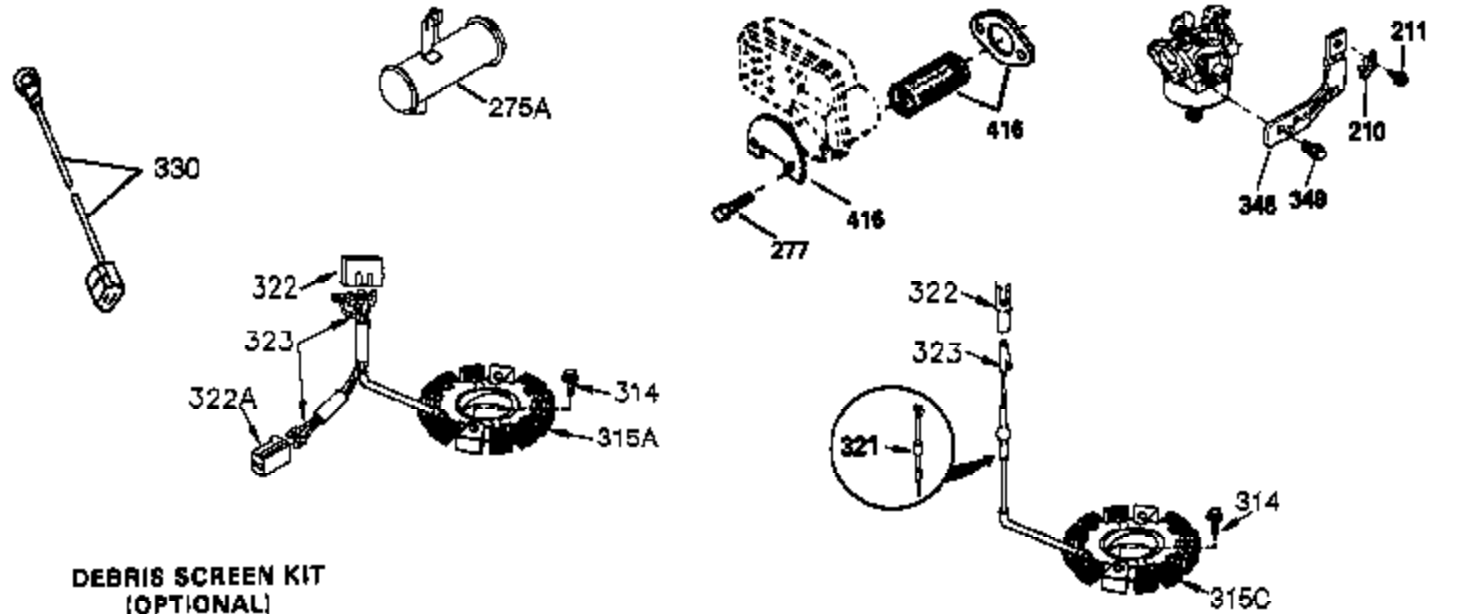

Ref #	Part Number	Qty	Description
265	33272B	1	Cylinder Head (Black)
281	33013	1	Starter Bubble Cover
282	650760	1	Screw, 8-32 x 3/8"
286	35962	1	Cup & Screen
290	29774	1	Fuel Line
292	26460	2	Fuel Line Clamp
308A	33997	1	Oil Tube Clip
314	650873	2	Screw 1/4-20 x 3/4
315	611097	1	Alternator Coil(7 Amp)(Incl. 322, 322 A & 323)
319	650735	2	Screw 10-24 x 3/8"
320	611098A	1	Regulator
322	610921	1	Connector Body
323	610922	1	Terminal
370	36261	1	Identification Decal
370A	35274	1	Oil Instruction Decal
394A	650948	1	Flat Washer
396	35763A	1	Electric Starter (12 Volt) (Optional)

Ref #	Part Number	Qty	Description
420	730225	1	SAE 30 4-Cycle Engine Oil (Quart)

**OPTIONAL SPARK
ARRESTOR**

**DEBRIS SCREEN KIT
(OPTIONAL)**

Ref #	Part Number	Qty	Description
16	32651	1	Governor Lever
19	34043	1	Extension Spring
19A	35203	1	Control Spring
92	650880	1	Flywheel Washer
93	650881	1	Flywheel Nut
186	33860	1	Governor Link
202	36482	1	Compression Spring
205	651019	1	Screw Torx T-10, 6-32 x 41/64"
209	30200	2	Screw, 10-24 x 9/16"
210	27793	1	Conduit Clip
211	28942	1	Screw, 10-32 x 3/8"
212	35550	1	Bushing
216	35202A	1	RPM Adj. Lever(Incl. 19A, 212, 222 & 239)
222	30312	1	Screw 10-32 x 1/2"
260	36292	1	Blower Housing
261	650788	2	Screw, 5/16-18 x 3/4"
262	29747B	2	Screw, Torx T-40, 5/16-24 x 21/32"
263	35963	1	Trim Ring
314	650873	2	Screw 1/4-20 x 3/4
322	610921	1	Connector Body
322A	610824	1	Connector Body
323	610922	1	Terminal
326	36210	1	Screen Plug
347	650949	3	Screw 10-32 x 9/16"
396	35763A	1	Electric Starter (12 Volt) (Optional)