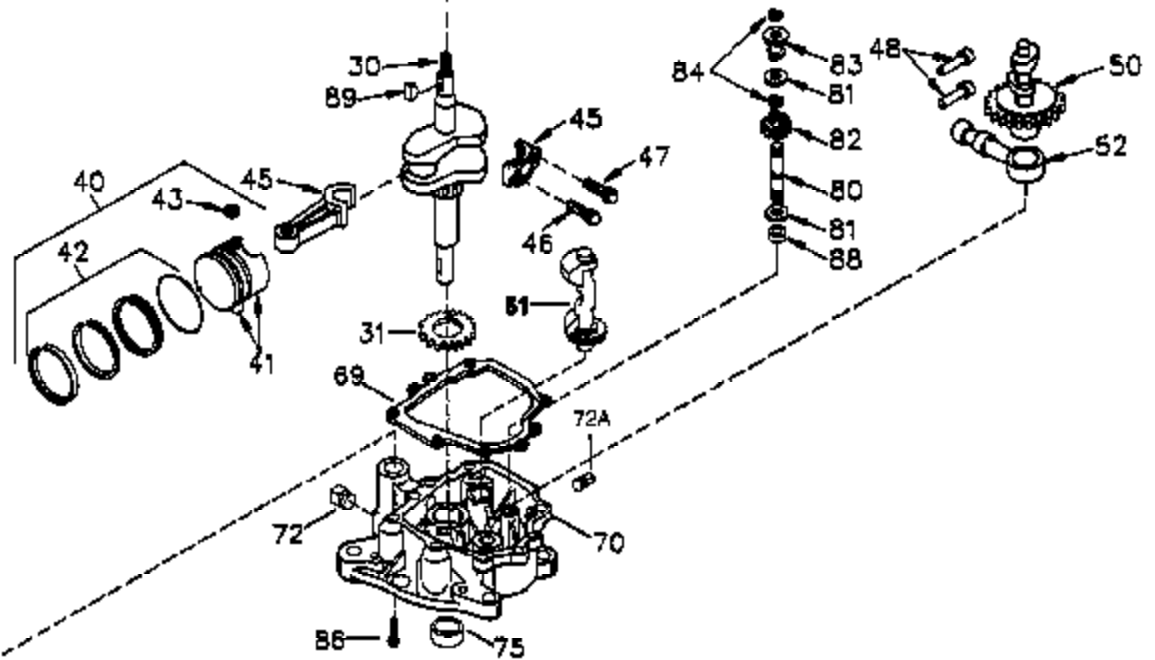

CONTINUED FROM PAGE 2

Ref #	Part Number	Qty	Description
19	34043	1	Extension Spring
30	35415A	1	Crankshaft
40	34552	1	Piston, Pin & Ring Set (Std.)
40	34553	1	Piston, Pin & Ring Set (.010" OS)
40	34554	1	Piston, Pin & Ring Set (.020" OS)
41	34329A	1	Piston & Pin Ass'y. (Std.) (Incl. 43)
41	34330A	1	Piston & Pin Ass'y. (.010" OS) (Incl. 43)
41	34331A	1	Piston & Pin Ass'y. (.020" OS) (Incl. 43)
42	34332	1	Ring Set (Std.)
42	34333	1	Ring Set (.010" OS)
42	34334	1	Ring Set (.020" OS)
43	27888	2	Piston Pin Retaining Ring
45	36897	1	Connecting Rod Ass'y. (Incl. 47)
47	651033	2	Connecting Rod Bolt
48	34034	2	Valve Lifter
50	35381	1	Camshaft (MCR)
52	31356	1	Oil Pump Ass'y.
69	35262A	1	* Mounting Flange Gasket
70	35382A	1	Mounting Flange (Incl. 72,75,80 & 81)
72	31927	1	Oil Drain Plug
75	35319	1	Oil Seal
80	30668	1	Governor Shaft
81	30590A	2	Washer
82	35378	1	Governor Gear Ass'y. (Incl. 81)
83	30588A	1	Governor Spool
84	29193	2	Retaining Ring
86	650833	8	Screw, 1/4-20 x 1-3/16"
88	31707A	1	Spacer (Incl. 81)
89	32589	1	Flywheel Key
123	33261	1	Intake Pipe Brace
124	651031	3	Screw, 1/4-20 x 9/16"
178	29752	2	Nut & Lock Washer, 1/4-28
182	30088A	2	Screw, 1/4-28 x 1"
184	33263	1	* Carburetor To Intake Pipe Gasket
185	34926	1	Intake Pipe
202	36482	1	Compression Spring
205	651019	1	Screw Torx T-10, 6-32 x 41/64"
223	650378	2	Screw, Torx T-30, 5/16-18 x 1-1/8"
224	27915A	1	* Intake Pipe Gasket
234	650825	2	Nut & Lock Washer, 1/4-20
238	650834	2	Screw, 10-32 x 1-17/32"
239	33629	1	* Air Cleaner Gasket
240	35538B	1	Air Cleaner Body (Incl. 239)
245	35403	1	Air Cleaner Filter (Incl. 324)
245A	35404	1	Air Cleaner Filter
250	35961	1	Air Cleaner Cover
251	650886	2	Wing Nut 1/4-20
292	26460	2	Fuel Line Clamp
305	35574	1	Oil Fill Tube
307	35499	1	"O" Ring
308	35437	1	Fill Tube Clip
310	35576	1	Dipstick
380	632600	1	Carburetor (Incl. 184)
396	35763A	1	Electric Starter (12 Volt) (Optional)
400	36450A	1	* Gasket Set (Incl. items marked PK in notes) Incl. part #'s 27272A (1), 27896A (2), 27915A (1), 29673 (1), 33263 (1), 33629 (1), 34698A (1), 35262A (1), 35317 (1), 36448 (1)