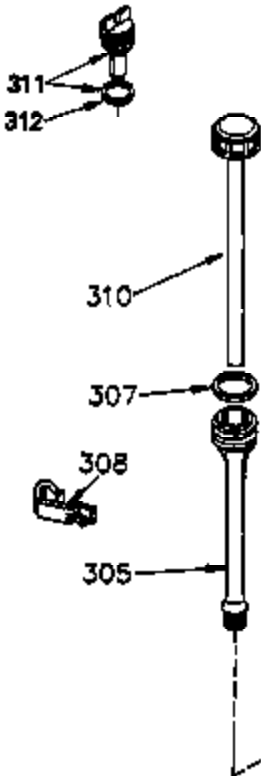

CONTINUED FROM PAGE 2

Ref #	Part Number	Qty	Description
19	34043	1	Extension Spring
30	35415A	1	Crankshaft
40	34552	1	Piston, Pin & Ring Set (Std.)
40	34553	1	Piston, Pin & Ring Set (.010" OS)
40	34554	1	Piston, Pin & Ring Set (.020" OS)
41	34329A	1	Piston & Pin Ass'y. (Std.) (Incl. 43)
41	34330A	1	Piston & Pin Ass'y. (.010" OS) (Incl. 43)
41	34331A	1	Piston & Pin Ass'y. (.020" OS) (Incl. 43)
42	34332	1	Ring Set (Std.)
42	34333	1	Ring Set (.010" OS)
42	34334	1	Ring Set (.020" OS)
43	27888	2	Piston Pin Retaining Ring
45	36897	1	Connecting Rod Ass'y. (Incl. 47)
47	651033	2	Connecting Rod Bolt
48	34034	2	Valve Lifter
50	35381	1	Camshaft (MCR)
52	31356	1	Oil Pump Ass'y.
69	35262A	1	* Mounting Flange Gasket
70	35382A	1	Mounting Flange (Incl. 72,75,80 & 81)
72	31927	1	Oil Drain Plug
75	35319	1	Oil Seal
80	30668	1	Governor Shaft
81	30590A	2	Washer
82	35378	1	Governor Gear Ass'y. (Incl. 81)
83	30588A	1	Governor Spool
84	29193	2	Retaining Ring
86	650833	8	Screw, 1/4-20 x 1-3/16"
88	31707A	1	Spacer (Incl. 81)
89	32589	1	Flywheel Key
123	33261	1	Intake Pipe Brace
124	651031	3	Screw, 1/4-20 x 9/16"
178	29752	2	Nut & Lock Washer, 1/4-28
182	30088A	2	Screw, 1/4-28 x 1"
184	33263	1	* Carburetor To Intake Pipe Gasket
185	34926	1	Intake Pipe
202	36482	1	Compression Spring
205	651019	1	Screw Torx T-10, 6-32 x 41/64"
223	650378	2	Screw, Torx T-30, 5/16-18 x 1-1/8"
224	27915A	1	* Intake Pipe Gasket
234	650825	2	Nut & Lock Washer, 1/4-20
238	650834	2	Screw, 10-32 x 1-17/32"
239	33629	1	* Air Cleaner Gasket
240	35538B	1	Air Cleaner Body (Incl. 239)
245	35403	1	Air Cleaner Filter (Incl. 324)
245A	35404	1	Air Cleaner Filter
250	35961	1	Air Cleaner Cover
251	650886	2	Wing Nut 1/4-20
292	26460	2	Fuel Line Clamp
305	35574	1	Oil Fill Tube
307	35499	1	"O" Ring
308	35437	1	Fill Tube Clip
310	35576	1	Dipstick
380	632600	1	Carburetor (Incl. 184)
396	35763A	1	Electric Starter (12 Volt) (Optional)
400	36450A	1	* Gasket Set (Incl. items marked PK in notes) Incl. part #'s 27272A (1), 27896A (2), 27915A (1), 29673 (1), 33263 (1), 33629 (1), 34698A (1), 35262A (1), 35317 (1), 36448 (1)