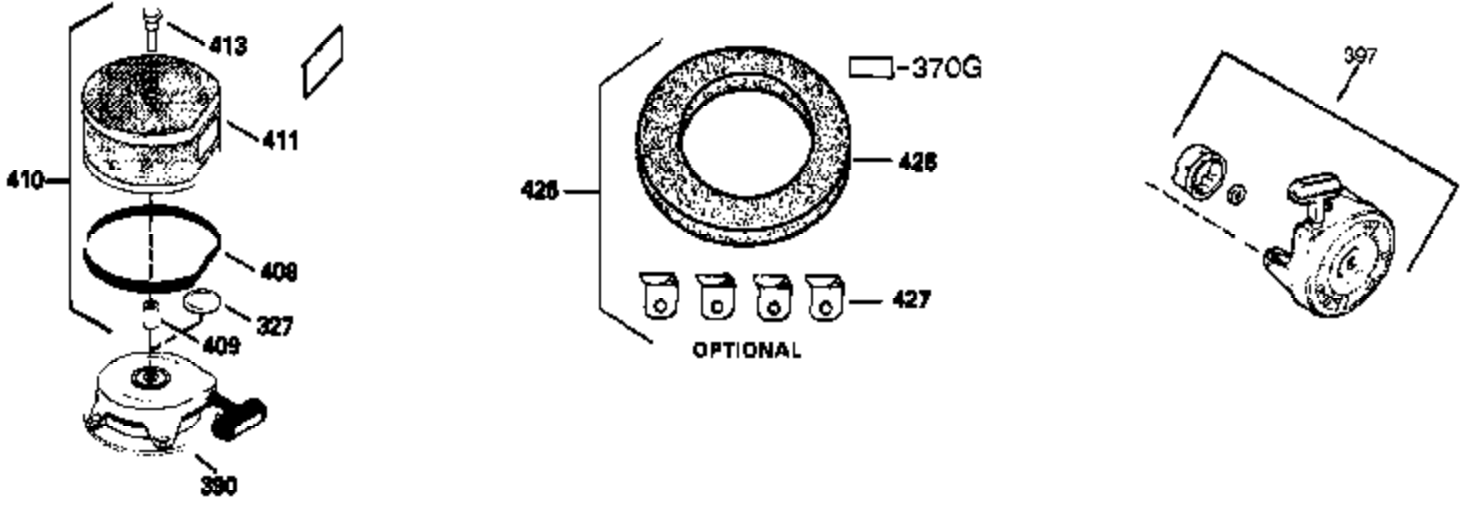

Ref #	Part Number	Qty	Description
420	730225	1	SAE 30 4-Cycle Engine Oil (Quart)

**OPTIONAL SPARK
ARRESTOR**

**DEBRIS SCREEN KIT
(OPTIONAL)**

Ref #	Part Number	Qty	Description
16	32651	1	Governor Lever
19	34043	1	Extension Spring
19A	35203	1	Control Spring
92	650880	1	Flywheel Washer
93	650881	1	Flywheel Nut
186	33860	1	Governor Link
202	36482	1	Compression Spring
205	651019	1	Screw Torx T-10, 6-32 x 41/64"
209	30200	2	Screw, 10-24 x 9/16"
210	27793	1	Conduit Clip
211	28942	1	Screw, 10-32 x 3/8"
212	35550	1	Bushing
216	35202A	1	RPM Adj. Lever(Incl. 19A, 212, 222 & 239)
222	30312	1	Screw 10-32 x 1/2"
260	36292	1	Blower Housing
261	650788	2	Screw, 5/16-18 x 3/4"
262	29747B	2	Screw, Torx T-40, 5/16-24 x 21/32"
263	35963	1	Trim Ring
314	650873	2	Screw 1/4-20 x 3/4
322	610921	1	Connector Body
322A	610824	1	Connector Body
323	610922	1	Terminal
326	36210	1	Screen Plug
347	650949	3	Screw 10-32 x 9/16"
396	35763A	1	Electric Starter (12 Volt) (Optional)