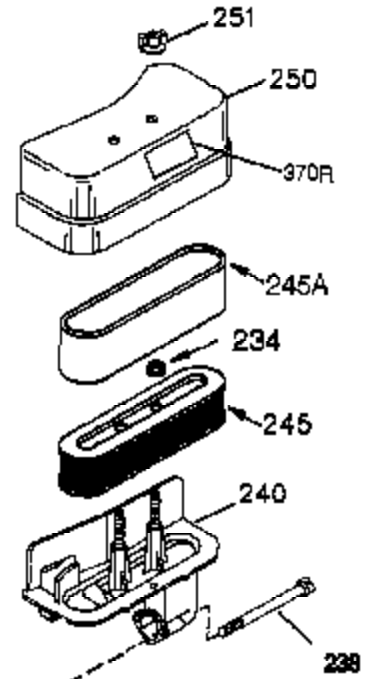

CONTINUED FROM PAGE 2

Ref #	Part Number	Qty	Description
19	34043	1	Extension Spring
30	35415A	1	Crankshaft
40	34552	1	Piston, Pin & Ring Set (Std.)
40	34553	1	Piston, Pin & Ring Set (.010" OS)
40	34554	1	Piston, Pin & Ring Set (.020" OS)
41	34329A	1	Piston & Pin Ass'y. (Std.) (Incl. 43)
41	34330A	1	Piston & Pin Ass'y. (.010" OS) (Incl. 43)
41	34331A	1	Piston & Pin Ass'y. (.020" OS) (Incl. 43)
42	34332	1	Ring Set (Std.)
42	34333	1	Ring Set (.010" OS)
42	34334	1	Ring Set (.020" OS)
43	27888	2	Piston Pin Retaining Ring
45	36897	1	Connecting Rod Ass'y. (Incl. 47)
47	651033	2	Connecting Rod Bolt
48	34034	2	Valve Lifter
50	35381	1	Camshaft (MCR)
52	31356	1	Oil Pump Ass'y.
69	35262A	1	* Mounting Flange Gasket
70	35382A	1	Mounting Flange (Incl. 72,75,80 & 81)
72	31927	1	Oil Drain Plug
75	35319	1	Oil Seal
80	30668	1	Governor Shaft
81	30590A	2	Washer
82	35378	1	Governor Gear Ass'y. (Incl. 81)
83	30588A	1	Governor Spool
84	29193	2	Retaining Ring
86	650833	8	Screw, 1/4-20 x 1-3/16"
88	31707A	1	Spacer (Incl. 81)
89	32589	1	Flywheel Key
123	33261	1	Intake Pipe Brace
124	651031	3	Screw, 1/4-20 x 9/16"
178	29752	2	Nut & Lock Washer, 1/4-28
182	30088A	2	Screw, 1/4-28 x 1"
184	33263	1	* Carburetor To Intake Pipe Gasket
185	34926	1	Intake Pipe
202	36482	1	Compression Spring
205	651019	1	Screw Torx T-10, 6-32 x 41/64"
223	650378	2	Screw, Torx T-30, 5/16-18 x 1-1/8"
224	27915A	1	* Intake Pipe Gasket
234	650825	2	Nut & Lock Washer, 1/4-20
238	650834	2	Screw, 10-32 x 1-17/32"
239	33629	1	* Air Cleaner Gasket
240	35538B	1	Air Cleaner Body (Incl. 239)
245	35403	1	Air Cleaner Filter (Incl. 324)
245A	35404	1	Air Cleaner Filter
250	35961	1	Air Cleaner Cover
251	650886	2	Wing Nut 1/4-20
292	26460	2	Fuel Line Clamp
305	35574	1	Oil Fill Tube
307	35499	1	"O" Ring
308	35437	1	Fill Tube Clip
310	35576	1	Dipstick
380	632600	1	Carburetor (Incl. 184)
396	35763A	1	Electric Starter (12 Volt) (Optional)
400	36450A	1	* Gasket Set (Incl. items marked PK in notes) Incl. part #'s 27272A (1), 27896A (2), 27915A (1), 29673 (1), 33263 (1), 33629 (1), 34698A (1), 35262A (1), 35317 (1), 36448 (1)