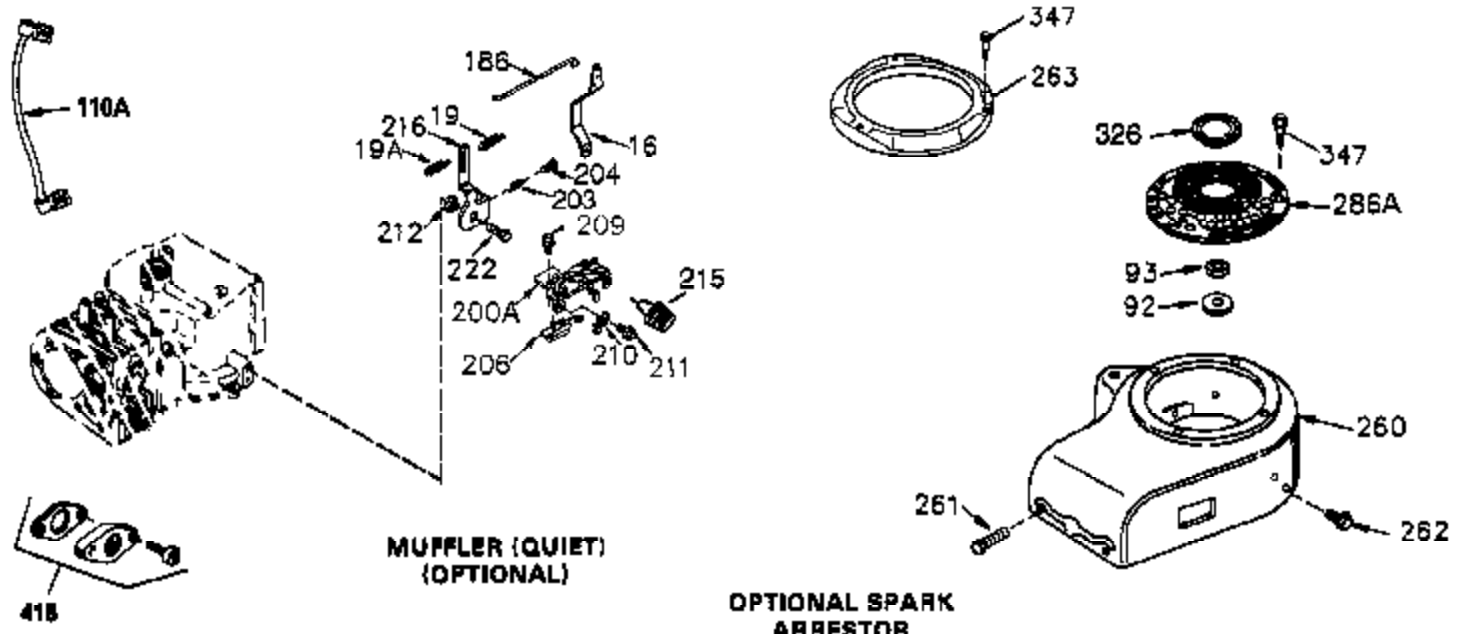

**OPTIONAL SPARK
ARRESTOR**

**DEBRIS SCREEN KIT
(OPTIONAL)**