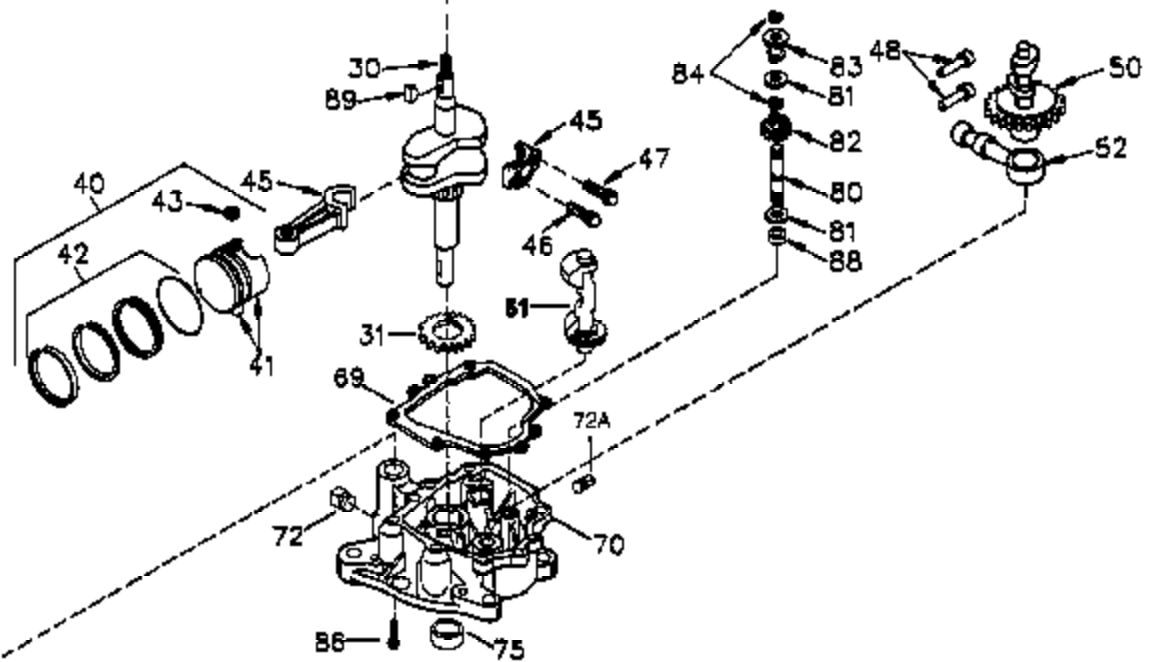

CONTINUED FROM PAGE 2

Ref #	Part Number	Qty	Description
30	35746B	1	Crankshaft
31	35327	1	Counterbalance Gear
40	40011	1	Piston, Pin & Ring Set (Std.)
40	40012	1	Piston, Pin & Ring Set (.010" OS)
41	40009	1	Piston & Pin Ass'y. (Std.) (Incl. 43)
41	40010	1	Piston & Pin Ass'y. (.010" OS) (Incl. 43)
42	40013	1	Ring Set (Std.)
42	40014	1	Ring Set (.010" OS)
43	27888	2	Piston Pin Retaining Ring
45	36897	1	Connecting Rod Ass'y. (Incl. 47)
47	651033	2	Connecting Rod Bolt
48	34034	2	Valve Lifter
50	35381	1	Camshaft (MCR)
51	35747A	1	Counterbalance Weight
52	31356	1	Oil Pump Ass'y.
69	35317	1	* Mounting Flange Gasket
70	35711A	1	Mounting Flange (Incl. 72, 75 & 80)
72	31927	1	Oil Drain Plug
75	35319	1	Oil Seal
80	35783	1	Governor Shaft
81	30590A	2	Washer
82	35378	1	Governor Gear Ass'y. (Incl. 81)
83	30588A	1	Governor Spool
84	29193	2	Retaining Ring
86	650833	7	Screw, 1/4-20 x 1-3/16"
88	31707A	1	Spacer (Incl. 81)
89	32589	1	Flywheel Key
123	33261	1	Intake Pipe Brace
124	651031	3	Screw, 1/4-20 x 9/16"
178	29752	2	Nut & Lock Washer, 1/4-28
182	30088A	2	Screw, 1/4-28 x 1"
184	33263	1	* Carburetor To Intake Pipe Gasket
185	34926	1	Intake Pipe
223	650378	2	Screw, Torx T-30, 5/16-18 x 1-1/8"
224	27915A	1	* Intake Pipe Gasket
234	650825	2	Nut & Lock Washer, 1/4-20
238	650834	2	Screw, 10-32 x 1-17/32"
239	36629	1	* Air Cleaner Gasket
240	35538B	1	Air Cleaner Body (Incl. 239)
245	35403	1	Air Cleaner Filter (Incl. 234)
245A	35404	1	Air Cleaner Filter
250	35961	1	Air Cleaner Cover
251	650886	2	Wing Nut, 1/4-20
292	26460	2	Fuel Line Clamp
305	35574	1	Oil Fill Tube
307	35499	1	"O" Ring
308	35437	1	Fill Tube Clip
310	35576	1	Dipstick
380	640091A	1	Carburetor (Incl. 184)
400	36450	1	* Gasket Set (Incl. items marked PK in notes) Incl. part #'s 27272A (1), 27896A (2), 27915A (1), 29673 (1), 33263 (1), 33629 (1), 34698A (1), 35262 (1), 36448 (1)
420	730225	1	SAE 30 4-Cycle Engine Oil (Quart)