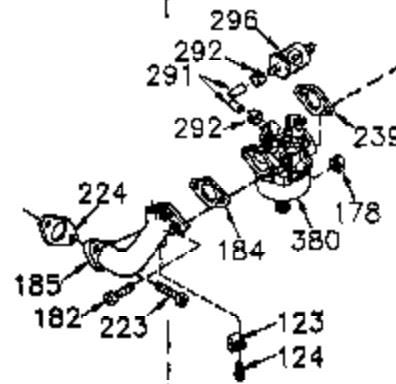

CONTINUED FROM PAGE 2

Ref #	Part Number	Qty	Description
30	35746B	1	Crankshaft
31	35327	1	Counterbalance Gear
40	40011	1	Piston, Pin & Ring Set (Std.)
40	40012	1	Piston, Pin & Ring Set (.010" OS)
41	40009	1	Piston & Pin Ass'y. (Std.) (Incl. 43)
41	40010	1	Piston & Pin Ass'y. (.010" OS) (Incl. 43)
42	40013	1	Ring Set (Std.)
42	40014	1	Ring Set (.010" OS)
43	27888	2	Piston Pin Retaining Ring
45	36897	1	Connecting Rod Ass'y. (Incl. 47)
47	651033	2	Connecting Rod Bolt
48	34034	2	Valve Lifter
50	35381	1	Camshaft (MCR)
51	35747A	1	Counterbalance Weight
52	31356	1	Oil Pump Ass'y.
69	35317	1	* Mounting Flange Gasket
70	35711A	1	Mounting Flange (Incl. 72, 75 & 80)
72	31927	1	Oil Drain Plug
75	35319	1	Oil Seal
80	35783	1	Governor Shaft
81	30590A	2	Washer
82	35378	1	Governor Gear Ass'y. (Incl. 81)
83	30588A	1	Governor Spool
84	29193	2	Retaining Ring
86	650833	7	Screw, 1/4-20 x 1-3/16"
88	31707A	1	Spacer (Incl. 81)
89	32589	1	Flywheel Key
123	33261	1	Intake Pipe Brace
124	651031	3	Screw, 1/4-20 x 9/16"
178	29752	2	Nut & Lock Washer, 1/4-28
182	30088A	2	Screw, 1/4-28 x 1"
184	33263	1	* Carburetor To Intake Pipe Gasket
185	34926	1	Intake Pipe
223	650378	2	Screw, Torx T-30, 5/16-18 x 1-1/8"
224	27915A	1	* Intake Pipe Gasket
234	650825	2	Nut & Lock Washer, 1/4-20
238	650834	2	Screw, 10-32 x 1-17/32"
239	36629	1	* Air Cleaner Gasket
240	35538B	1	Air Cleaner Body (Incl. 239)
245	35403	1	Air Cleaner Filter (Incl. 234)
245A	35404	1	Air Cleaner Filter
250	35961	1	Air Cleaner Cover
251	650886	2	Wing Nut, 1/4-20
292	26460	2	Fuel Line Clamp
305	35574	1	Oil Fill Tube
307	35499	1	"O" Ring
308	35437	1	Fill Tube Clip
310	35576	1	Dipstick
380	640091A	1	Carburetor (Incl. 184)
400	36450	1	* Gasket Set (Incl. items marked PK in notes) Incl. part #'s 27272A (1), 27896A (2), 27915A (1), 29673 (1), 33263 (1), 33629 (1), 34698A (1), 35262 (1), 36448 (1)
420	730225	1	SAE 30 4-Cycle Engine Oil (Quart)