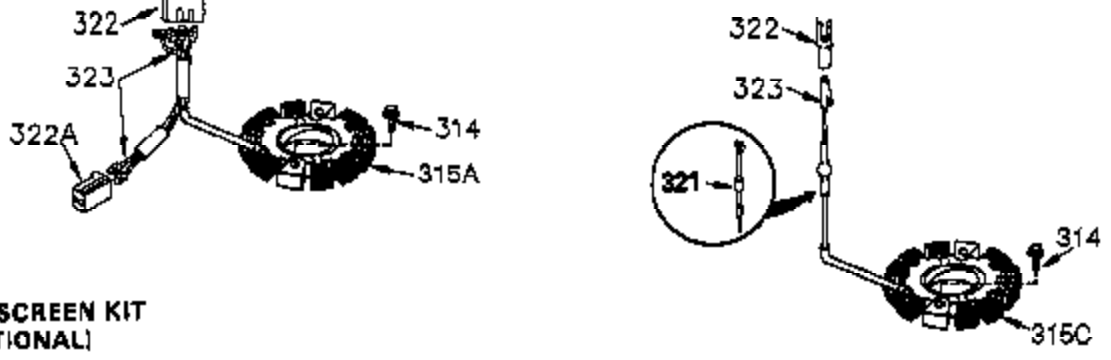

**OPTIONAL SPARK
ARRESTOR**