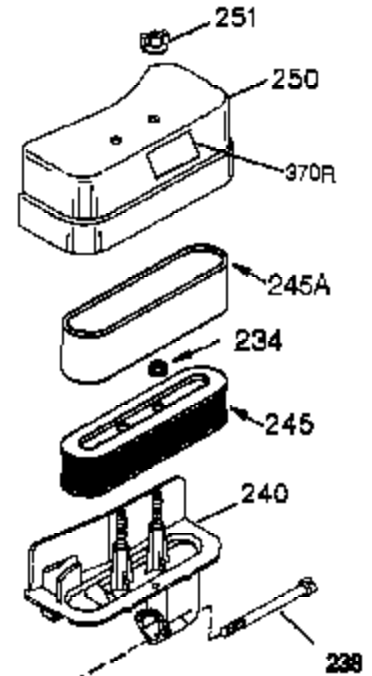

CONTINUED FROM PAGE 2

Ref #	Part Number	Qty	Description
30	35746B	1	Crankshaft
31	35327	1	Counterbalance Gear
40	40011	1	Piston, Pin & Ring Set (Std.)
40	40012	1	Piston, Pin & Ring Set (.010" OS)
41	40009	1	Piston & Pin Ass'y. (Std.) (Incl. 43)
41	40010	1	Piston & Pin Ass'y. (.010" OS) (Incl. 43)
42	40013	1	Ring Set (Std.)
42	40014	1	Ring Set (.010" OS)
43	27888	2	Piston Pin Retaining Ring
45	36897	1	Connecting Rod Ass'y. (Incl. 47)
47	651033	2	Connecting Rod Bolt
48	34034	2	Valve Lifter
50	35381	1	Camshaft (MCR)
51	35747A	1	Counterbalance Weight
52	31356	1	Oil Pump Ass'y.
69	35317	1	* Mounting Flange Gasket
70	35711A	1	Mounting Flange (Incl. 72, 75 & 80)
72	31927	1	Oil Drain Plug
75	35319	1	Oil Seal
80	35783	1	Governor Shaft
81	30590A	2	Washer
82	35378	1	Governor Gear Ass'y. (Incl. 81)
83	30588A	1	Governor Spool
84	29193	2	Retaining Ring
86	650833	7	Screw, 1/4-20 x 1-3/16"
88	31707A	1	Spacer (Incl. 81)
89	32589	1	Flywheel Key
123	33261	1	Intake Pipe Brace
124	651031	3	Screw, 1/4-20 x 9/16"
178	29752	2	Nut & Lock Washer, 1/4-28
182	30088A	2	Screw, 1/4-28 x 1"
184	33263	1	* Carburetor To Intake Pipe Gasket
185	34926	1	Intake Pipe
223	650378	2	Screw, Torx T-30, 5/16-18 x 1-1/8"
224	27915A	1	* Intake Pipe Gasket
234	650825	2	Nut & Lock Washer, 1/4-20
238	650834	2	Screw, 10-32 x 1-17/32"
239	36629	1	* Air Cleaner Gasket
240	35538B	1	Air Cleaner Body (Incl. 239)
245	35403	1	Air Cleaner Filter (Incl. 234)
245A	35404	1	Air Cleaner Filter
250	35961	1	Air Cleaner Cover
251	650886	2	Wing Nut, 1/4-20
292	26460	2	Fuel Line Clamp
305	35574	1	Oil Fill Tube
307	35499	1	"O" Ring
308	35437	1	Fill Tube Clip
310	35576	1	Dipstick
380	640091A	1	Carburetor (Incl. 184)
400	36450	1	* Gasket Set (Incl. items marked PK in notes) Incl. part #'s 27272A (1), 27896A (2), 27915A (1), 29673 (1), 33263 (1), 33629 (1), 34698A (1), 35262 (1), 36448 (1)
420	730225	1	SAE 30 4-Cycle Engine Oil (Quart)