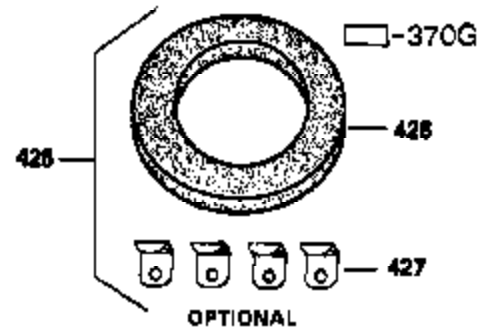

Ref #	Part Number	Qty	Description
420	730225	1	SAE 30 4-Cycle Engine Oil (Quart)

**MUFFLER (QUIET)
(OPTIONAL)**

**OPTIONAL SPARK
ARRESTOR**

**DEBRIS SCREEN KIT
(OPTIONAL)**

Ref #	Part Number	Qty	Description
16	36494	1	Governor Lever
19A	36495	1	Extension Spring
64	650990	1	Screw, Torx T-30, 15/16-18 x 15/32"
92	650880	1	Lock Washer
93	650881	1	Flywheel Nut
186	33860	1	Governor Link
203	36482	1	Compression Spring
204	650777	1	Screw, 6-32 x 21/32"
209	650902	2	Screw, 10-32 x 7/16"
210	27793	1	Conduit Clip
211	28942	1	Screw, 10-32 x 3/8"
251A	650825	2	Nut & Lock Washer, 1/4-20
260	33635C	1	Blower Housing
261	650788	2	Screw, 5/16-18 x 3/4"
262	29747B	2	Screw, Torx T-40, 5/16-24 x 21/32"
277	650729	2	Screw, 5/16-18 x 3-3/16"
314	650873	2	Screw, 1/4-20 3/4"
322A	610824	1	Connector Body
322	610921	1	Connector Body
323	610922	1	Terminal
390	590704	1	Rewind Starter (Note: This engine could have been built with 590671 starter. Refer to the design of the rope pulley strength ribs for part identification. Individual starter parts do not interchange. Refer to service bulletin number 518.)