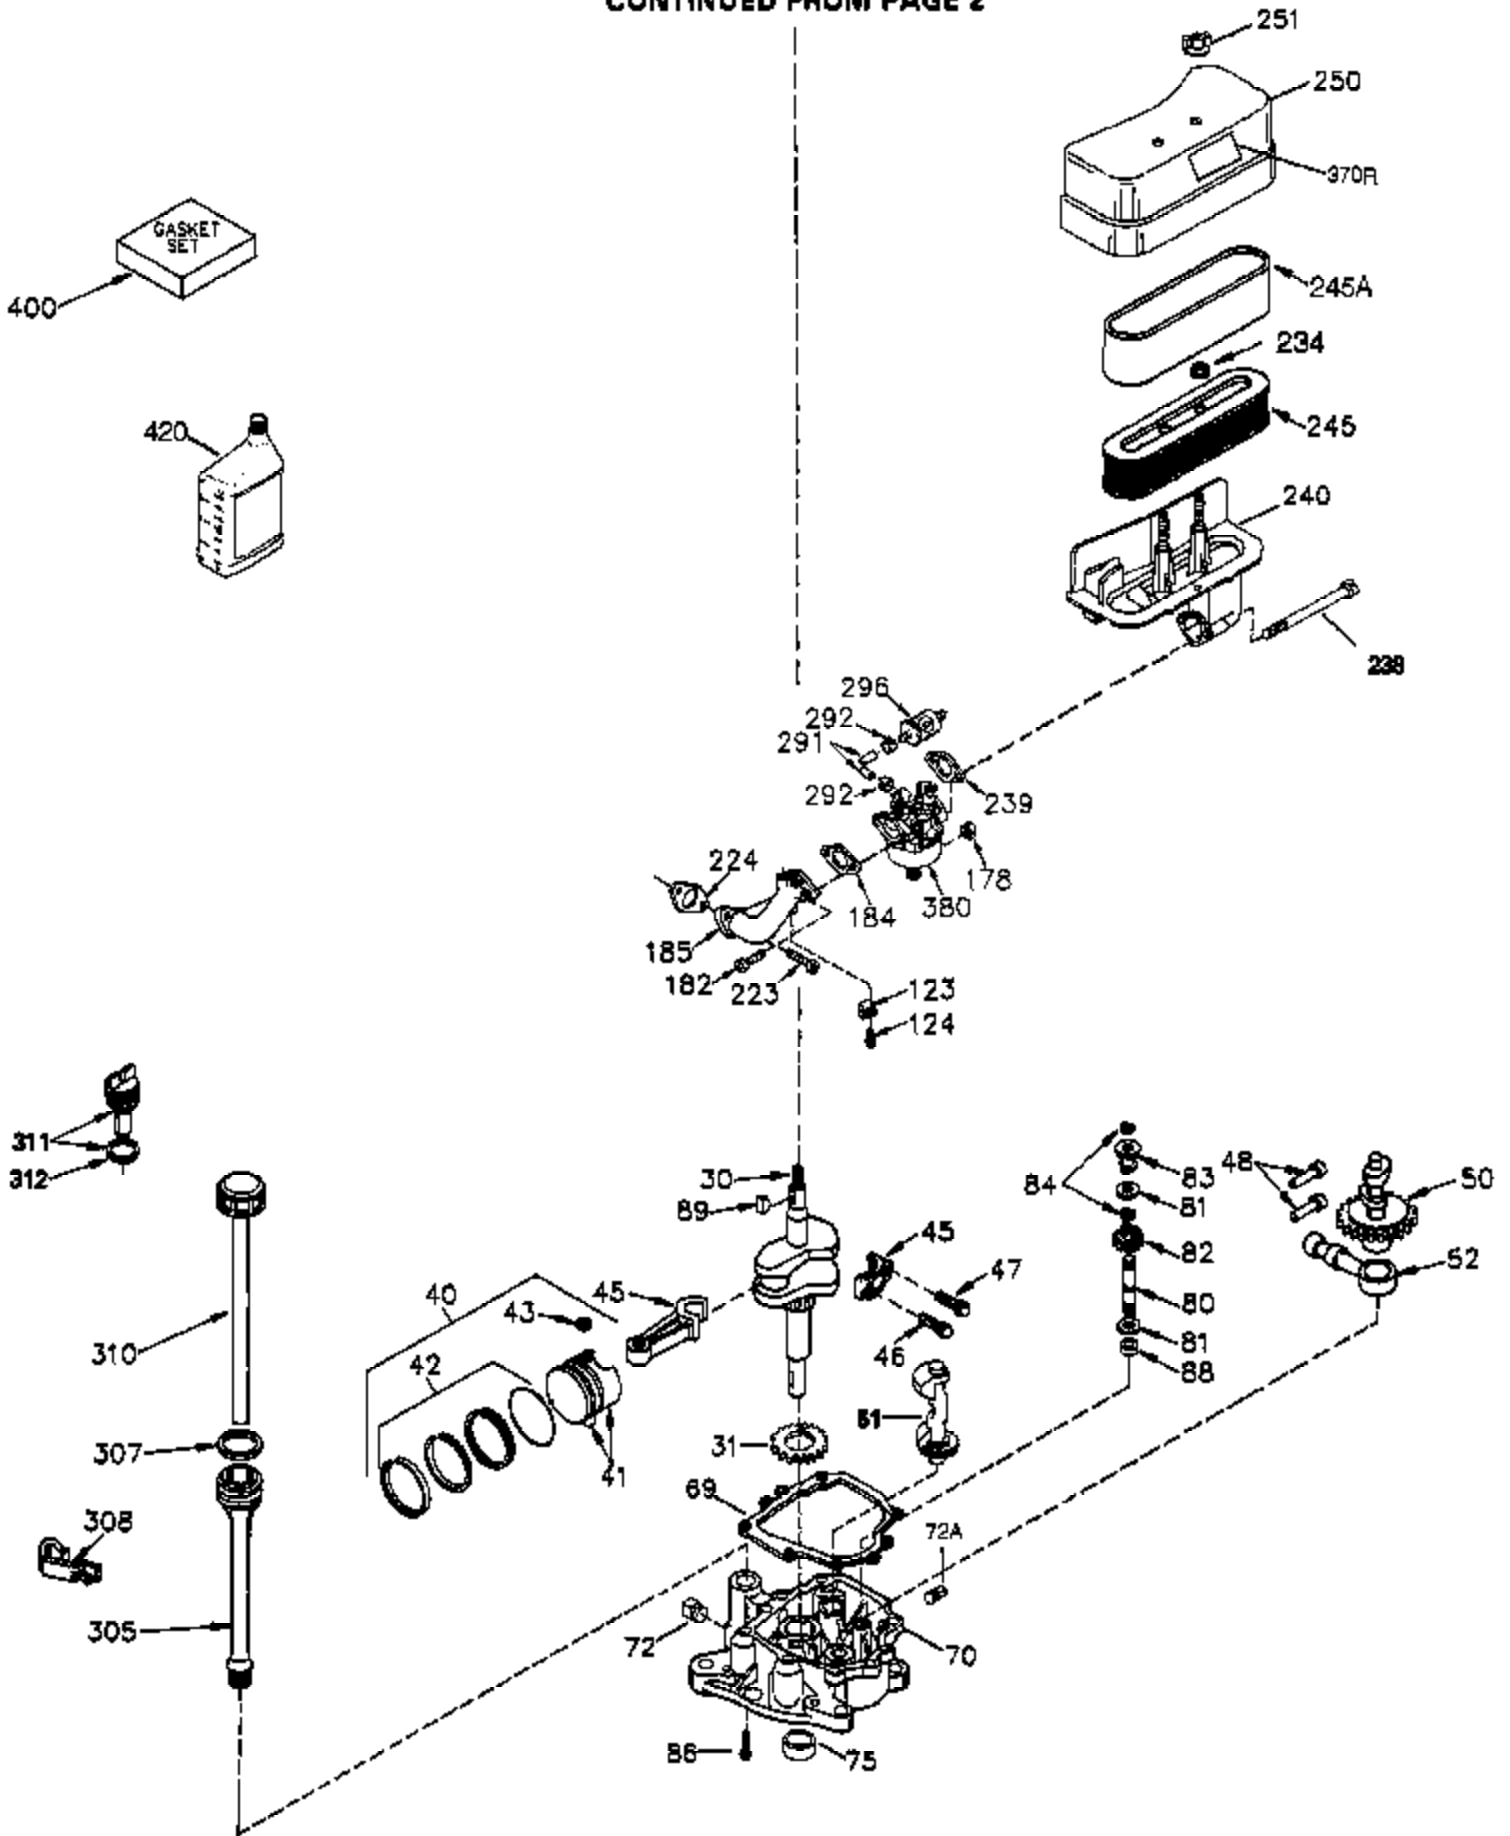

CONTINUED FROM PAGE 2

Ref #	Part Number	Qty	Description
30	35746B	1	Crankshaft
31	35327	1	Counterbalance Gear
40	34552	1	Piston, Pin & Ring Set (Std.)
40	34553	1	Piston, Pin & Ring Set (.010" OS)
40	34554	1	Piston, Pin & Ring Set (.020" OS)
41	34329A	1	Piston & Pin Ass'y. (Std.) (Incl. 43)
41	34330A	1	Piston & Pin Ass'y. (.010" OS) (Incl. 43)
41	34331A	1	Piston & Pin Ass'y. (.020" OS) (Incl. 43)
42	34332	1	Ring Set (Std.)
42	34333	1	Ring Set (.010" OS)
42	34334	1	Ring Set (.020" OS)
43	27888	2	Piston Pin Retaining Ring
45	35373A	1	Connecting Rod Ass'y. (Incl. 46 & 47)
46	650908	1	Connecting Rod Bolt
47	650882	1	Connecting Rod Bolt
48	34034	2	Valve Lifter
50	35381	1	Camshaft (MCR)
51	35747A	1	Counterbalance Weight
52	31356	1	Oil Pump Ass'y.
64	650990	1	Screw, Torx T-30, 15/16-18 x 15/32"
69	35262A	1	* Mounting Flange Gasket
70	35711A	1	Mounting Flange (Incl. 72,75,80 & 81)
72	31927	1	Oil Drain Plug
75	35319	1	Oil Seal
80	35783	1	Governor Shaft
81	30590A	2	Washer
82	35378	1	Governor Gear Ass'y. (Incl. 81)
83	30588A	1	Governor Spool
84	29193	2	Retaining Ring
86	650833	8	Screw, 1/4-20 x 1-3/16"
88	31707A	1	Spacer (Incl. 81)
89	32589	1	Flywheel Key
123	33261	1	Intake Pipe Brace
124	650738	3	Screw, 1/4-20 x 5/8"
178	29752	2	Nut & Lock Washer, 1/4-28
182	30088A	2	Screw, 1/4-28 x 1"
184	33263	1	* Carburetor To Intake Pipe Gasket
185	34926	1	Intake Pipe
223	650378	2	Screw, Torx T-30, 5/16-18 x 1-1/8"
224	27915A	1	* Intake Pipe Gasket
238	650834	2	Screw, 10-32 x 1-17/32"
239	33629	1	* Air Cleaner Gasket
240	35538B	1	Air Cleaner Body (Incl. 239)
245	35403	1	Air Cleaner Filter (Incl. 251A)
245A	35404	1	Air Cleaner Filter
250	35961	1	Air Cleaner Cover
251A	650825	2	Nut & Lock Washer, 1/4-20
251	650886	2	Wing Nut, 1/4-20
292	26460	2	Fuel Line Clamp
305	35574	1	Oil Fill Tube
307	35499	1	"O" Ring
308	35437	1	Fill Tube Clip
310	35576	1	Dipstick
380	632677	1	Carburetor (Incl. 184)
400	36450	1	* Gasket Set (Incl. items marked PK in notes) Incl. part #'s 27272A (1), 27896A (2), 27915A (1), 29673 (1), 33263 (1), 33629 (1), 34698A (1), 35262 (1), 36448 (1)