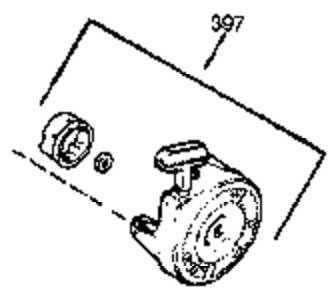

Ref #	Part Number	Qty	Description
420	730225	1	SAE 30 4-Cycle Engine Oil (Quart)

**MUFFLER (QUIET)
(OPTIONAL)**

**OPTIONAL SPARK
ARRESTOR**

**DEBRIS SCREEN KIT
(OPTIONAL)**

Ref #	Part Number	Qty	Description
16	36494	1	Governor Lever
19A	36495	1	Extension Spring
64	650990	1	Screw, Torx T-30, 15/16-18 x 15/32"
92	650880	1	Lock Washer
93	650881	1	Flywheel Nut
186	33860	1	Governor Link
203	36482	1	Compression Spring
204	650777	1	Screw, 6-32 x 21/32"
209	650902	2	Screw, 10-32 x 7/16"
210	27793	1	Conduit Clip
211	28942	1	Screw, 10-32 x 3/8"
251A	650825	2	Nut & Lock Washer, 1/4-20
260	33635C	1	Blower Housing
261	650788	2	Screw, 5/16-18 x 3/4"
262	29747B	2	Screw, Torx T-40, 5/16-24 x 21/32"
277	650729	2	Screw, 5/16-18 x 3-3/16"
314	650873	2	Screw, 1/4-20 3/4"
322A	610824	1	Connector Body
322	610921	1	Connector Body
323	610922	1	Terminal
390	590704	1	Rewind Starter (Note: This engine could have been built with 590671 starter. Refer to the design of the rope pulley strength ribs for part identification. Individual starter parts do not interchange. Refer to service bulletin number 518.)