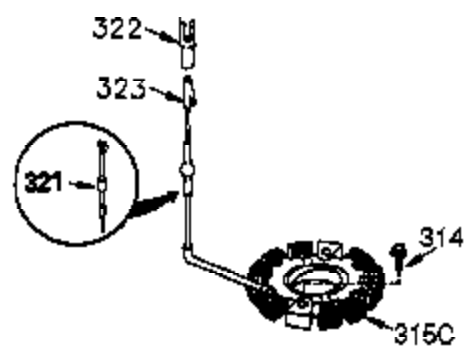

Ref #	Part Number	Qty	Description
420	730225	1	SAE 30 4-Cycle Engine Oil (Quart)

**MUFFLER (QUIET)
(OPTIONAL)**

**OPTIONAL SPARK
ARRESTOR**

**DEBRIS SCREEN KIT
(OPTIONAL)**

Ref #	Part Number	Qty	Description
16	36494	1	Governor Lever
19A	36495	1	Extension Spring
64	650990	1	Screw, Torx T-30, 15/16-18 x 15/32"
92	650880	1	Lock Washer
93	650881	1	Flywheel Nut
186	33860	1	Governor Link
203	36482	1	Compression Spring
204	650777	1	Screw, 6-32 x 21/32"
209	650902	2	Screw, 10-32 x 7/16"
210	27793	1	Conduit Clip
211	28942	1	Screw, 10-32 x 3/8"
251A	650825	2	Nut & Lock Washer, 1/4-20
260	33635C	1	Blower Housing
261	650788	2	Screw, 5/16-18 x 3/4"
262	29747B	2	Screw, Torx T-40, 5/16-24 x 21/32"
277	650729	2	Screw, 5/16-18 x 3-3/16"
314	650873	2	Screw, 1/4-20 3/4"
322A	610824	1	Connector Body
322	610921	1	Connector Body
323	610922	1	Terminal
390	590704	1	Rewind Starter (Note: This engine could have been built with 590671 starter. Refer to the design of the rope pulley strength ribs for part identification. Individual starter parts do not interchange. Refer to service bulletin number 518.)