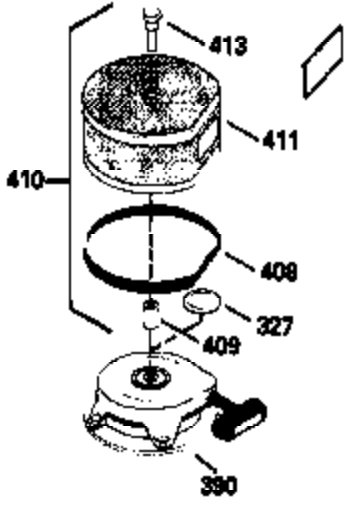

Ref #	Part Number	Qty	Description
420	730225	1	SAE 30 4-Cycle Engine Oil (Quart)

**MUFFLER (QUIET)
(OPTIONAL)**

**OPTIONAL SPARK
ARRESTOR**

**DEBRIS SCREEN KIT
(OPTIONAL)**

Ref #	Part Number	Qty	Description
16	36494	1	Governor Lever
19A	36495	1	Extension Spring
64	650990	1	Screw, Torx T-30, 15/16-18 x 15/32"
92	650880	1	Lock Washer
93	650881	1	Flywheel Nut
186	33860	1	Governor Link
203	36482	1	Compression Spring
204	650777	1	Screw, 6-32 x 21/32"
209	650902	2	Screw, 10-32 x 7/16"
210	27793	1	Conduit Clip
211	28942	1	Screw, 10-32 x 3/8"
251A	650825	2	Nut & Lock Washer, 1/4-20
260	33635C	1	Blower Housing
261	650788	2	Screw, 5/16-18 x 3/4"
262	29747B	2	Screw, Torx T-40, 5/16-24 x 21/32"
277	650729	2	Screw, 5/16-18 x 3-3/16"
314	650873	2	Screw, 1/4-20 3/4"
322A	610824	1	Connector Body
322	610921	1	Connector Body
323	610922	1	Terminal
390	590704	1	Rewind Starter (Note: This engine could have been built with 590671 starter. Refer to the design of the rope pulley strength ribs for part identification. Individual starter parts do not interchange. Refer to service bulletin number 518.)