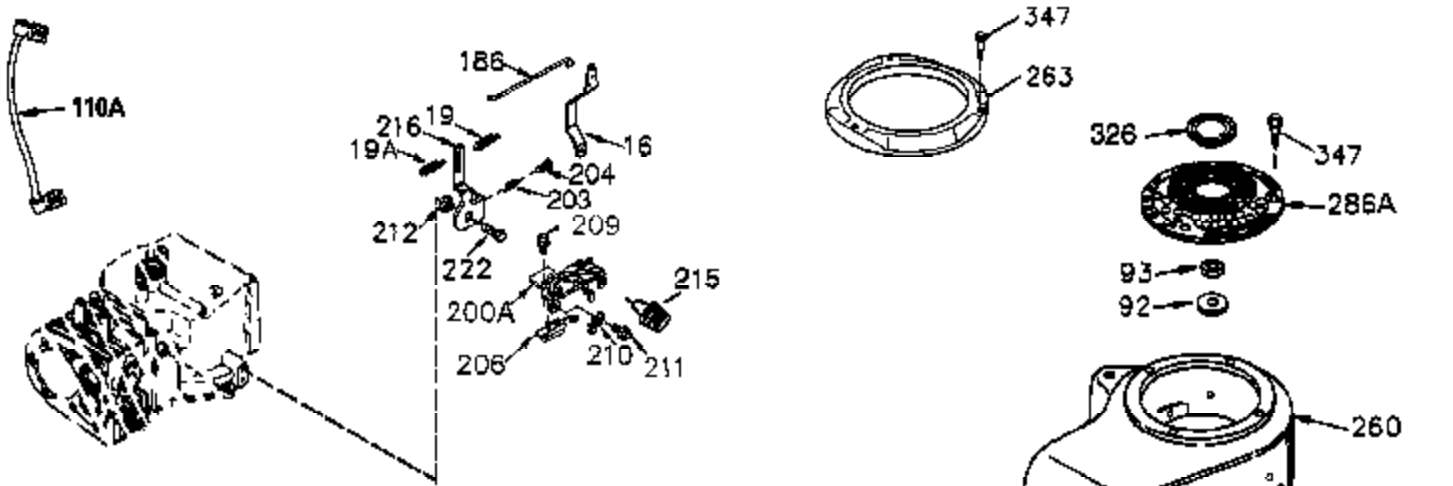

Ref #	Part Number	Qty	Description
420	730225	1	SAE 30 4-Cycle Engine Oil (Quart)

**MUFFLER (QUIET)
(OPTIONAL)**

**OPTIONAL SPARK
ARRESTOR**

**DEBRIS SCREEN KIT
(OPTIONAL)**

Ref #	Part Number	Qty	Description
16	36494	1	Governor Lever
19A	36495	1	Extension Spring
64	650990	1	Screw, Torx T-30, 15/16-18 x 15/32"
92	650880	1	Lock Washer
93	650881	1	Flywheel Nut
186	33860	1	Governor Link
203	36482	1	Compression Spring
204	650777	1	Screw, 6-32 x 21/32"
209	650902	2	Screw, 10-32 x 7/16"
210	27793	1	Conduit Clip
211	28942	1	Screw, 10-32 x 3/8"
251A	650825	2	Nut & Lock Washer, 1/4-20
260	33635C	1	Blower Housing
261	650788	2	Screw, 5/16-18 x 3/4"
262	29747B	2	Screw, Torx T-40, 5/16-24 x 21/32"
277	650729	2	Screw, 5/16-18 x 3-3/16"
314	650873	2	Screw, 1/4-20 3/4"
322A	610824	1	Connector Body
322	610921	1	Connector Body
323	610922	1	Terminal
390	590704	1	Rewind Starter (Note: This engine could have been built with 590671 starter. Refer to the design of the rope pulley strength ribs for part identification. Individual starter parts do not interchange. Refer to service bulletin number 518.)