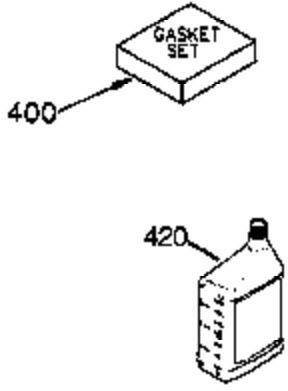

CONTINUED FROM PAGE 2

Ref #	Part Number	Qty	Description
30	35746B	1	Crankshaft
31	35327	1	Counterbalance Gear
40	34552	1	Piston, Pin & Ring Set (Std.)
40	34553	1	Piston, Pin & Ring Set (.010" OS)
40	34554	1	Piston, Pin & Ring Set (.020" OS)
41	34329A	1	Piston & Pin Ass'y. (Std.) (Incl. 43)
41	34330A	1	Piston & Pin Ass'y. (.010" OS) (Incl. 43)
41	34331A	1	Piston & Pin Ass'y. (.020" OS) (Incl. 43)
42	34332	1	Ring Set (Std.)
42	34333	1	Ring Set (.010" OS)
42	34334	1	Ring Set (.020" OS)
43	27888	2	Piston Pin Retaining Ring
45	35373A	1	Connecting Rod Ass'y. (Incl. 46 & 47)
46	650908	1	Connecting Rod Bolt
47	650882	1	Connecting Rod Bolt
48	34034	2	Valve Lifter
50	35381	1	Camshaft (MCR)
51	35747A	1	Counterbalance Weight
52	31356	1	Oil Pump Ass'y.
64	650990	1	Screw, 5/16-18 x 15/32"
69	35317	1	* Mounting Flange Gasket
70	35711A	1	Mounting Flange (Incl. 72,75,80 & 81)
72A	28483	1	Oil Drain Plug
72	31927	1	Oil Drain Plug
75	35319	1	Oil Seal
80	35783	1	Governor Shaft
81	30590A	2	Washer
82	35378	1	Governor Gear Ass'y. (Incl. 81)
83	30588A	1	Governor Spool
84	29193	2	Retaining Ring
86	650833	8	Screw, 1/4-20 x 1-3/16"
88	31707A	1	Spacer (Incl. 81)
89	32589	1	Flywheel Key
123	33261	1	Intake Pipe Brace
124	650738	3	Screw, 1/4-20 x 5/8"
178	29752	2	Nut & Lock Washer, 1/4-28
182	30088A	2	Screw, 1/4-28 x 1"
184	33263	1	* Carburetor To Intake Pipe Gasket
185	34926	1	Intake Pipe
223	650378	2	Screw, Torx T-30, 5/16-18 x 1-1/8"
224	27915A	1	* Intake Pipe Gasket
234	650825	2	Nut & Lock Washer, 1/4-20
238	650834	2	Screw, 10-32 x 1-17/32"
239	33629	1	* Air Cleaner Gasket
240	35538B	1	Air Cleaner Body (Incl. 239)
245A	35404	1	Air Cleaner Filter
245	35403	1	Air Cleaner Filter (Incl. 324)
250	35961	1	Air Cleaner Cover
251	650886	2	Wing Nut, 1/4-20
292	26460	2	Fuel Line Clamp
305	35574	1	Oil Fill Tube
307	35499	1	"O" Ring
308	35437	1	Fill Tube Clip
310	35576	1	Dipstick
380	632677	1	Carburetor (Incl. 184)