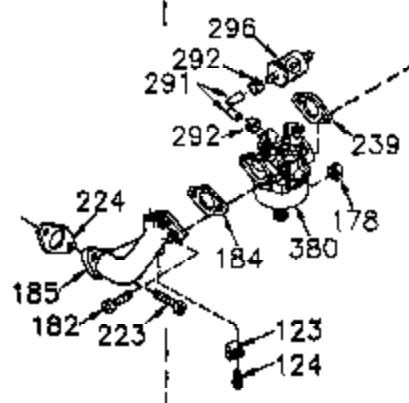

CONTINUED FROM PAGE 2

Ref #	Part Number	Qty	Description
30	35746B	1	Crankshaft
31	35327	1	Counterbalance Gear
40	34552	1	Piston, Pin & Ring Set (Std.)
40	34553	1	Piston, Pin & Ring Set (.010" OS)
40	34554	1	Piston, Pin & Ring Set (.020" OS)
41	34329A	1	Piston & Pin Ass'y. (Std.) (Incl. 43)
41	34330A	1	Piston & Pin Ass'y. (.010" OS) (Incl. 43)
41	34331A	1	Piston & Pin Ass'y. (.020" OS) (Incl. 43)
42	34332	1	Ring Set (Std.)
42	34333	1	Ring Set (.010" OS)
42	34334	1	Ring Set (.020" OS)
43	27888	2	Piston Pin Retaining Ring
45	35373A	1	Connecting Rod Ass'y. (Incl. 46 & 47)
46	650908	1	Connecting Rod Bolt
47	650882	1	Connecting Rod Bolt
48	34034	2	Valve Lifter
50	35381	1	Camshaft (MCR)
51	35747A	1	Counterbalance Weight
52	31356	1	Oil Pump Ass'y.
64	650990	1	Screw, 5/16-18 x 15/32"
69	35317	1	* Mounting Flange Gasket
70	35711A	1	Mounting Flange (Incl. 72,75,80 & 81)
72A	28483	1	Oil Drain Plug
72	31927	1	Oil Drain Plug
75	35319	1	Oil Seal
80	35783	1	Governor Shaft
81	30590A	2	Washer
82	35378	1	Governor Gear Ass'y. (Incl. 81)
83	30588A	1	Governor Spool
84	29193	2	Retaining Ring
86	650833	8	Screw, 1/4-20 x 1-3/16"
88	31707A	1	Spacer (Incl. 81)
89	32589	1	Flywheel Key
123	33261	1	Intake Pipe Brace
124	650738	3	Screw, 1/4-20 x 5/8"
178	29752	2	Nut & Lock Washer, 1/4-28
182	30088A	2	Screw, 1/4-28 x 1"
184	33263	1	* Carburetor To Intake Pipe Gasket
185	34926	1	Intake Pipe
223	650378	2	Screw, Torx T-30, 5/16-18 x 1-1/8"
224	27915A	1	* Intake Pipe Gasket
234	650825	2	Nut & Lock Washer, 1/4-20
238	650834	2	Screw, 10-32 x 1-17/32"
239	33629	1	* Air Cleaner Gasket
240	35538B	1	Air Cleaner Body (Incl. 239)
245A	35404	1	Air Cleaner Filter
245	35403	1	Air Cleaner Filter (Incl. 324)
250	35961	1	Air Cleaner Cover
251	650886	2	Wing Nut, 1/4-20
292	26460	2	Fuel Line Clamp
305	35574	1	Oil Fill Tube
307	35499	1	"O" Ring
308	35437	1	Fill Tube Clip
310	35576	1	Dipstick
380	632677	1	Carburetor (Incl. 184)