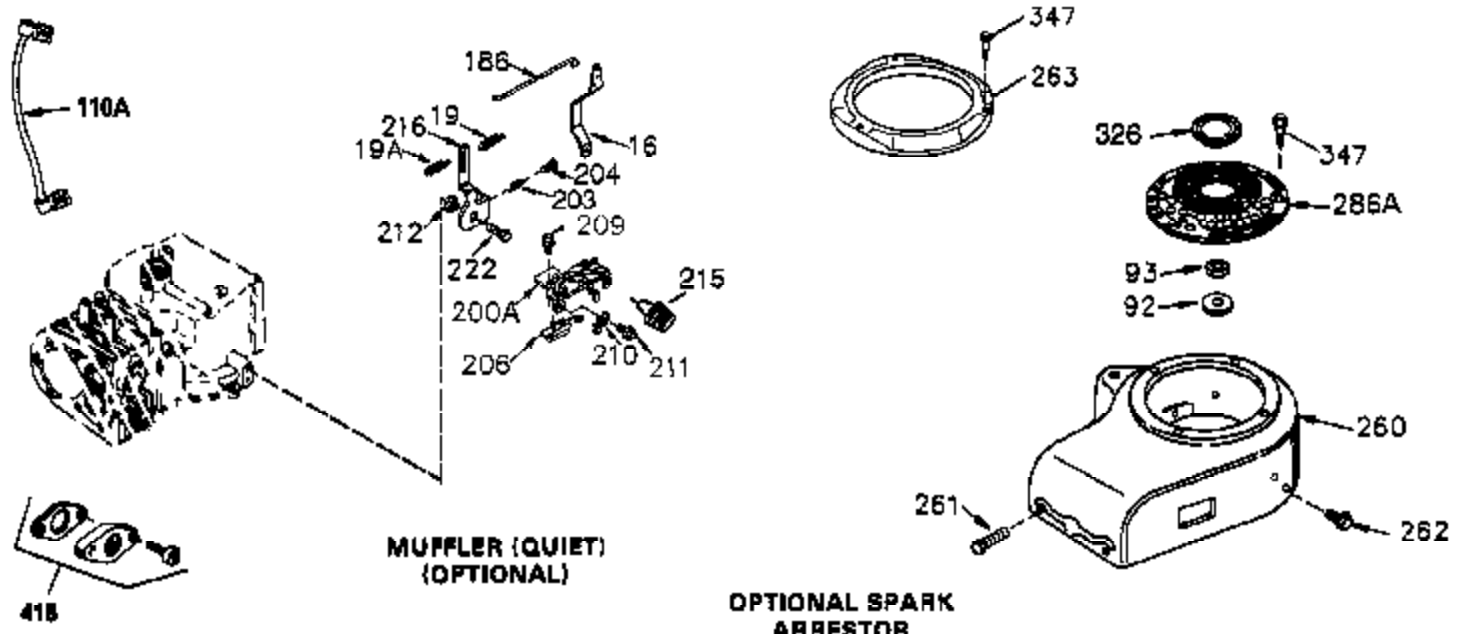

**OPTIONAL SPARK
ARRESTOR**