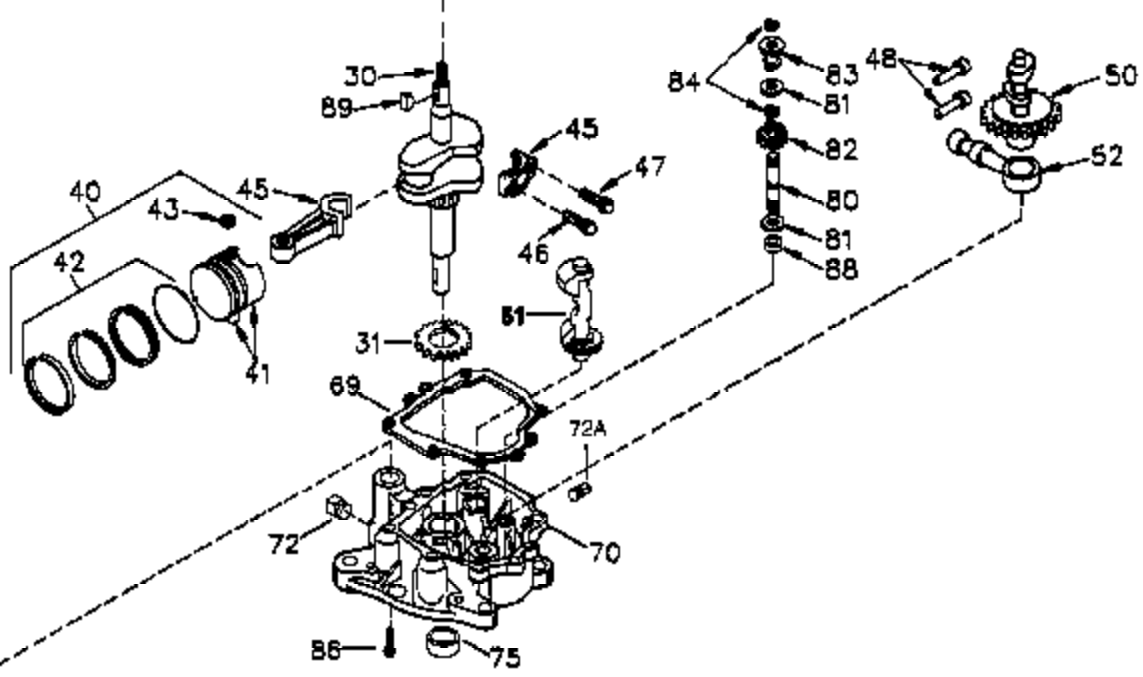

CONTINUED FROM PAGE 2

Ref #	Part Number	Qty	Description
30	35746B	1	Crankshaft
31	35327	1	Counterbalance Gear
40	34552	1	Piston, Pin & Ring Set (Std.)
40	34553	1	Piston, Pin & Ring Set (.010" OS)
40	34554	1	Piston, Pin & Ring Set (.020" OS)
41	34329A	1	Piston & Pin Ass'y. (Std.) (Incl. 43)
41	34330A	1	Piston & Pin Ass'y. (.010" OS) (Incl. 43)
41	34331A	1	Piston & Pin Ass'y. (.020" OS) (Incl. 43)
42	34332	1	Ring Set (Std.)
42	34333	1	Ring Set (.010" OS)
42	34334	1	Ring Set (.020" OS)
43	27888	2	Piston Pin Retaining Ring
45	35373A	1	Connecting Rod Ass'y. (Incl. 46 & 47)
46	650908	1	Connecting Rod Bolt
47	650882	1	Connecting Rod Bolt
48	34034	2	Valve Lifter
50	35381	1	Camshaft (MCR)
51	35747A	1	Counterbalance Weight
52	31356	1	Oil Pump Ass'y.
64	650990	1	Screw, 5/16-18 x 15/32"
69	35317	1	* Mounting Flange Gasket
70	35711A	1	Mounting Flange (Incl. 72,75,80 & 81)
72A	28483	1	Oil Drain Plug
72	31927	1	Oil Drain Plug
75	35319	1	Oil Seal
80	35783	1	Governor Shaft
81	30590A	2	Washer
82	35378	1	Governor Gear Ass'y. (Incl. 81)
83	30588A	1	Governor Spool
84	29193	2	Retaining Ring
86	650833	8	Screw, 1/4-20 x 1-3/16"
88	31707A	1	Spacer (Incl. 81)
89	32589	1	Flywheel Key
123	33261	1	Intake Pipe Brace
124	650738	3	Screw, 1/4-20 x 5/8"
178	29752	2	Nut & Lock Washer, 1/4-28
182	30088A	2	Screw, 1/4-28 x 1"
184	33263	1	* Carburetor To Intake Pipe Gasket
185	34926	1	Intake Pipe
223	650378	2	Screw, Torx T-30, 5/16-18 x 1-1/8"
224	27915A	1	* Intake Pipe Gasket
234	650825	2	Nut & Lock Washer, 1/4-20
238	650834	2	Screw, 10-32 x 1-17/32"
239	33629	1	* Air Cleaner Gasket
240	35538B	1	Air Cleaner Body (Incl. 239)
245A	35404	1	Air Cleaner Filter
245	35403	1	Air Cleaner Filter (Incl. 324)
250	35961	1	Air Cleaner Cover
251	650886	2	Wing Nut, 1/4-20
292	26460	2	Fuel Line Clamp
305	35574	1	Oil Fill Tube
307	35499	1	"O" Ring
308	35437	1	Fill Tube Clip
310	35576	1	Dipstick
380	632677	1	Carburetor (Incl. 184)