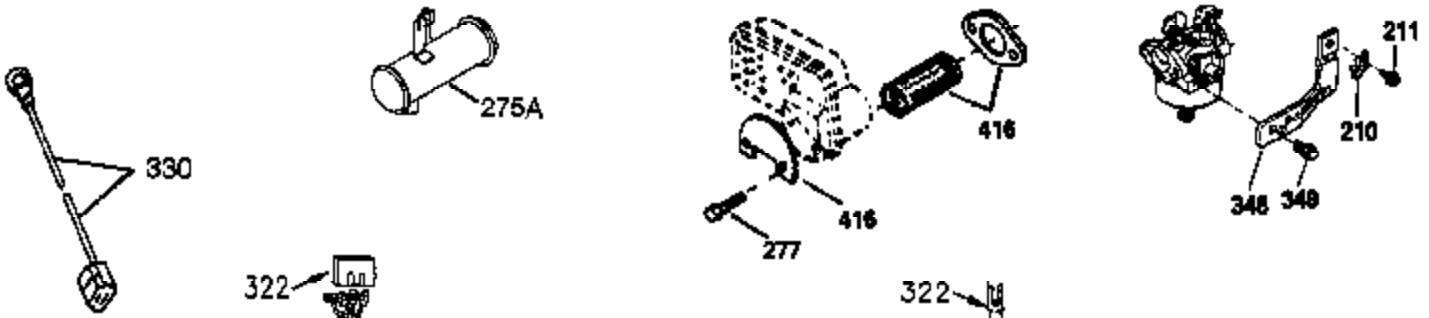

**MUFFLER (QUIET)
(OPTIONAL)**

**OPTIONAL SPARK
ARRESTOR**