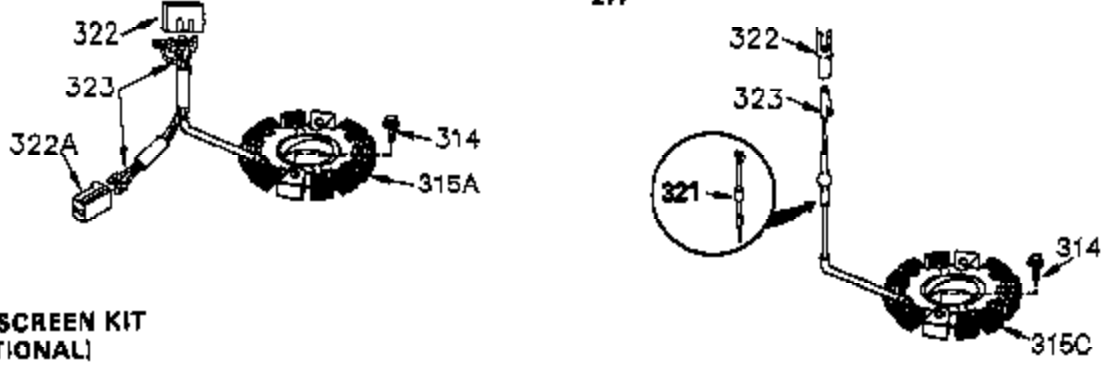

**OPTIONAL SPARK
ARRESTOR**