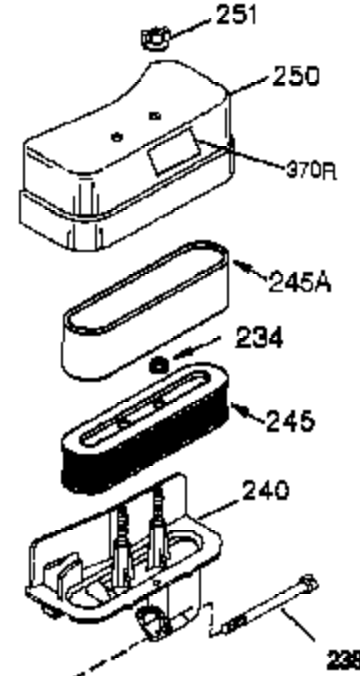

CONTINUED FROM PAGE 2

Ref #	Part Number	Qty	Description
30	35746B	1	Crankshaft
31	35327	1	Counterbalance Gear
40	34552	1	Piston, Pin & Ring Set (Std.)
40	34553	1	Piston, Pin & Ring Set (.010" OS)
40	34554	1	Piston, Pin & Ring Set (.020" OS)
41	34329A	1	Piston & Pin Ass'y. (Std.) (Incl. 43)
41	34330A	1	Piston & Pin Ass'y. (.010" OS) (Incl. 43)
41	34331A	1	Piston & Pin Ass'y. (.020" OS) (Incl. 43)
42	34332	1	Ring Set (Std.)
42	34333	1	Ring Set (.010" OS)
42	34334	1	Ring Set (.020" OS)
43	27888	2	Piston Pin Retaining Ring
45	35373A	1	Connecting Rod Ass'y. (Incl. 46 & 47)
46	650908	1	Connecting Rod Bolt
47	650882	1	Connecting Rod Bolt
48	34034	2	Valve Lifter
50	35381	1	Camshaft (MCR)
51	35747A	1	Counterbalance Weight
52	31356	1	Oil Pump Ass'y.
64	650990	1	Screw, 5/16-18 x 15/32"
69	35317	1	* Mounting Flange Gasket
70	35711A	1	Mounting Flange (Incl. 72,75,80 & 81)
72A	28483	1	Oil Drain Plug
72	31927	1	Oil Drain Plug
75	35319	1	Oil Seal
80	35783	1	Governor Shaft
81	30590A	2	Washer
82	35378	1	Governor Gear Ass'y. (Incl. 81)
83	30588A	1	Governor Spool
84	29193	2	Retaining Ring
86	650833	8	Screw, 1/4-20 x 1-3/16"
88	31707A	1	Spacer (Incl. 81)
89	32589	1	Flywheel Key
123	33261	1	Intake Pipe Brace
124	650738	3	Screw, 1/4-20 x 5/8"
178	29752	2	Nut & Lock Washer, 1/4-28
182	30088A	2	Screw, 1/4-28 x 1"
184	33263	1	* Carburetor To Intake Pipe Gasket
185	34926	1	Intake Pipe
223	650378	2	Screw, Torx T-30, 5/16-18 x 1-1/8"
224	27915A	1	* Intake Pipe Gasket
234	650825	2	Nut & Lock Washer, 1/4-20
238	650834	2	Screw, 10-32 x 1-17/32"
239	33629	1	* Air Cleaner Gasket
240	35538B	1	Air Cleaner Body (Incl. 239)
245A	35404	1	Air Cleaner Filter
245	35403	1	Air Cleaner Filter (Incl. 324)
250	35961	1	Air Cleaner Cover
251	650886	2	Wing Nut, 1/4-20
292	26460	2	Fuel Line Clamp
305	35574	1	Oil Fill Tube
307	35499	1	"O" Ring
308	35437	1	Fill Tube Clip
310	35576	1	Dipstick
380	632677	1	Carburetor (Incl. 184)