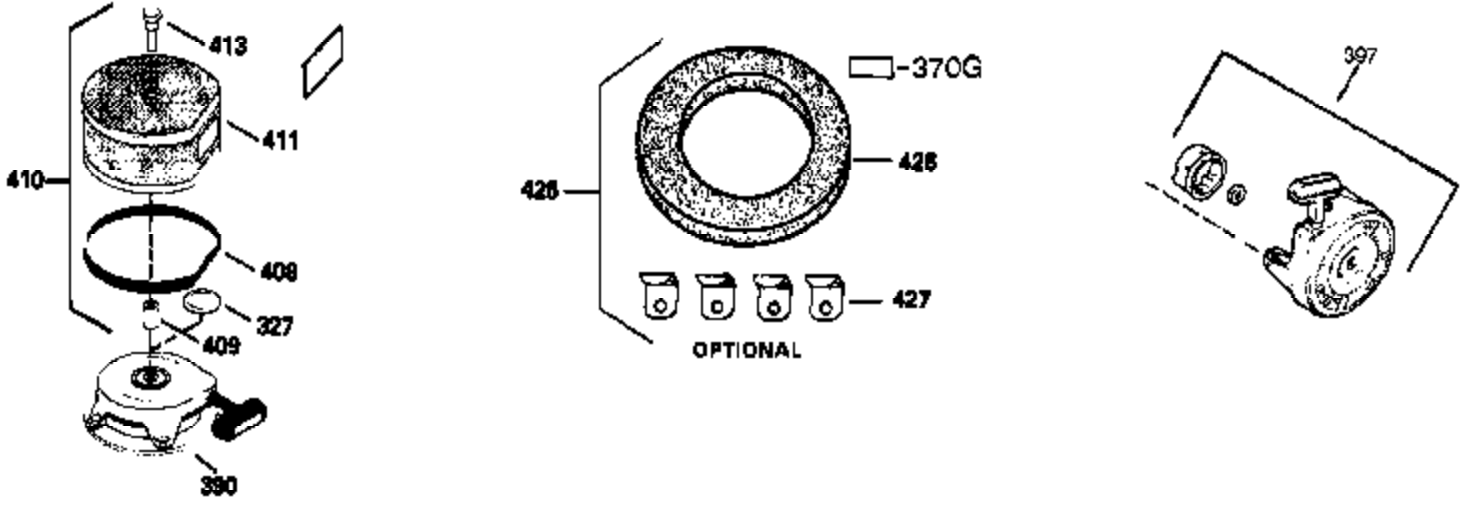

**DEBRIS SCREEN KIT
(OPTIONAL)**