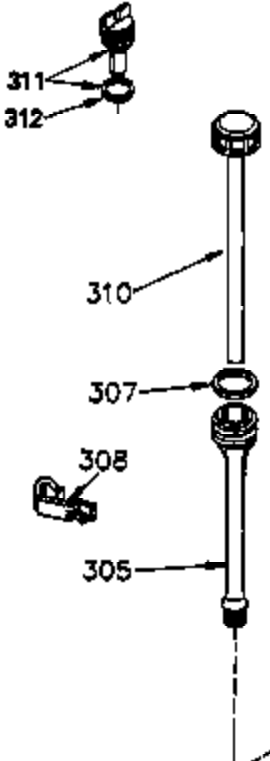

CONTINUED FROM PAGE 2

Ref #	Part Number	Qty	Description
30	35746B	1	Crankshaft
31	35327	1	Counterbalance Gear
40	34552	1	Piston, Pin & Ring Set (Std.)
40	34553	1	Piston, Pin & Ring Set (.010" OS)
40	34554	1	Piston, Pin & Ring Set (.020" OS)
41	34329A	1	Piston & Pin Ass'y. (Std.) (Incl. 43)
41	34330A	1	Piston & Pin Ass'y. (.010" OS) (Incl. 43)
41	34331A	1	Piston & Pin Ass'y. (.020" OS) (Incl. 43)
42	34332	1	Ring Set (Std.)
42	34333	1	Ring Set (.010" OS)
42	34334	1	Ring Set (.020" OS)
43	27888	2	Piston Pin Retaining Ring
45	35373A	1	Connecting Rod Ass'y. (Incl. 46 & 47)
46	650908	1	Connecting Rod Bolt
47	650882	1	Connecting Rod Bolt
48	34034	2	Valve Lifter
50	35381	1	Camshaft (MCR)
51	35747A	1	Counterbalance Weight
52	31356	1	Oil Pump Ass'y.
64	650990	1	Screw, 5/16-18 x 15/32"
69	35317	1	* Mounting Flange Gasket
70	35711A	1	Mounting Flange (Incl. 72,75,80 & 81)
72A	28483	1	Oil Drain Plug
72	31927	1	Oil Drain Plug
75	35319	1	Oil Seal
80	35783	1	Governor Shaft
81	30590A	2	Washer
82	35378	1	Governor Gear Ass'y. (Incl. 81)
83	30588A	1	Governor Spool
84	29193	2	Retaining Ring
86	650833	8	Screw, 1/4-20 x 1-3/16"
88	31707A	1	Spacer (Incl. 81)
89	32589	1	Flywheel Key
123	33261	1	Intake Pipe Brace
124	650738	3	Screw, 1/4-20 x 5/8"
178	29752	2	Nut & Lock Washer, 1/4-28
182	30088A	2	Screw, 1/4-28 x 1"
184	33263	1	* Carburetor To Intake Pipe Gasket
185	34926	1	Intake Pipe
223	650378	2	Screw, Torx T-30, 5/16-18 x 1-1/8"
224	27915A	1	* Intake Pipe Gasket
234	650825	2	Nut & Lock Washer, 1/4-20
238	650834	2	Screw, 10-32 x 1-17/32"
239	33629	1	* Air Cleaner Gasket
240	35538B	1	Air Cleaner Body (Incl. 239)
245A	35404	1	Air Cleaner Filter
245	35403	1	Air Cleaner Filter (Incl. 324)
250	35961	1	Air Cleaner Cover
251	650886	2	Wing Nut, 1/4-20
292	26460	2	Fuel Line Clamp
305	35574	1	Oil Fill Tube
307	35499	1	"O" Ring
308	35437	1	Fill Tube Clip
310	35576	1	Dipstick
380	632677	1	Carburetor (Incl. 184)