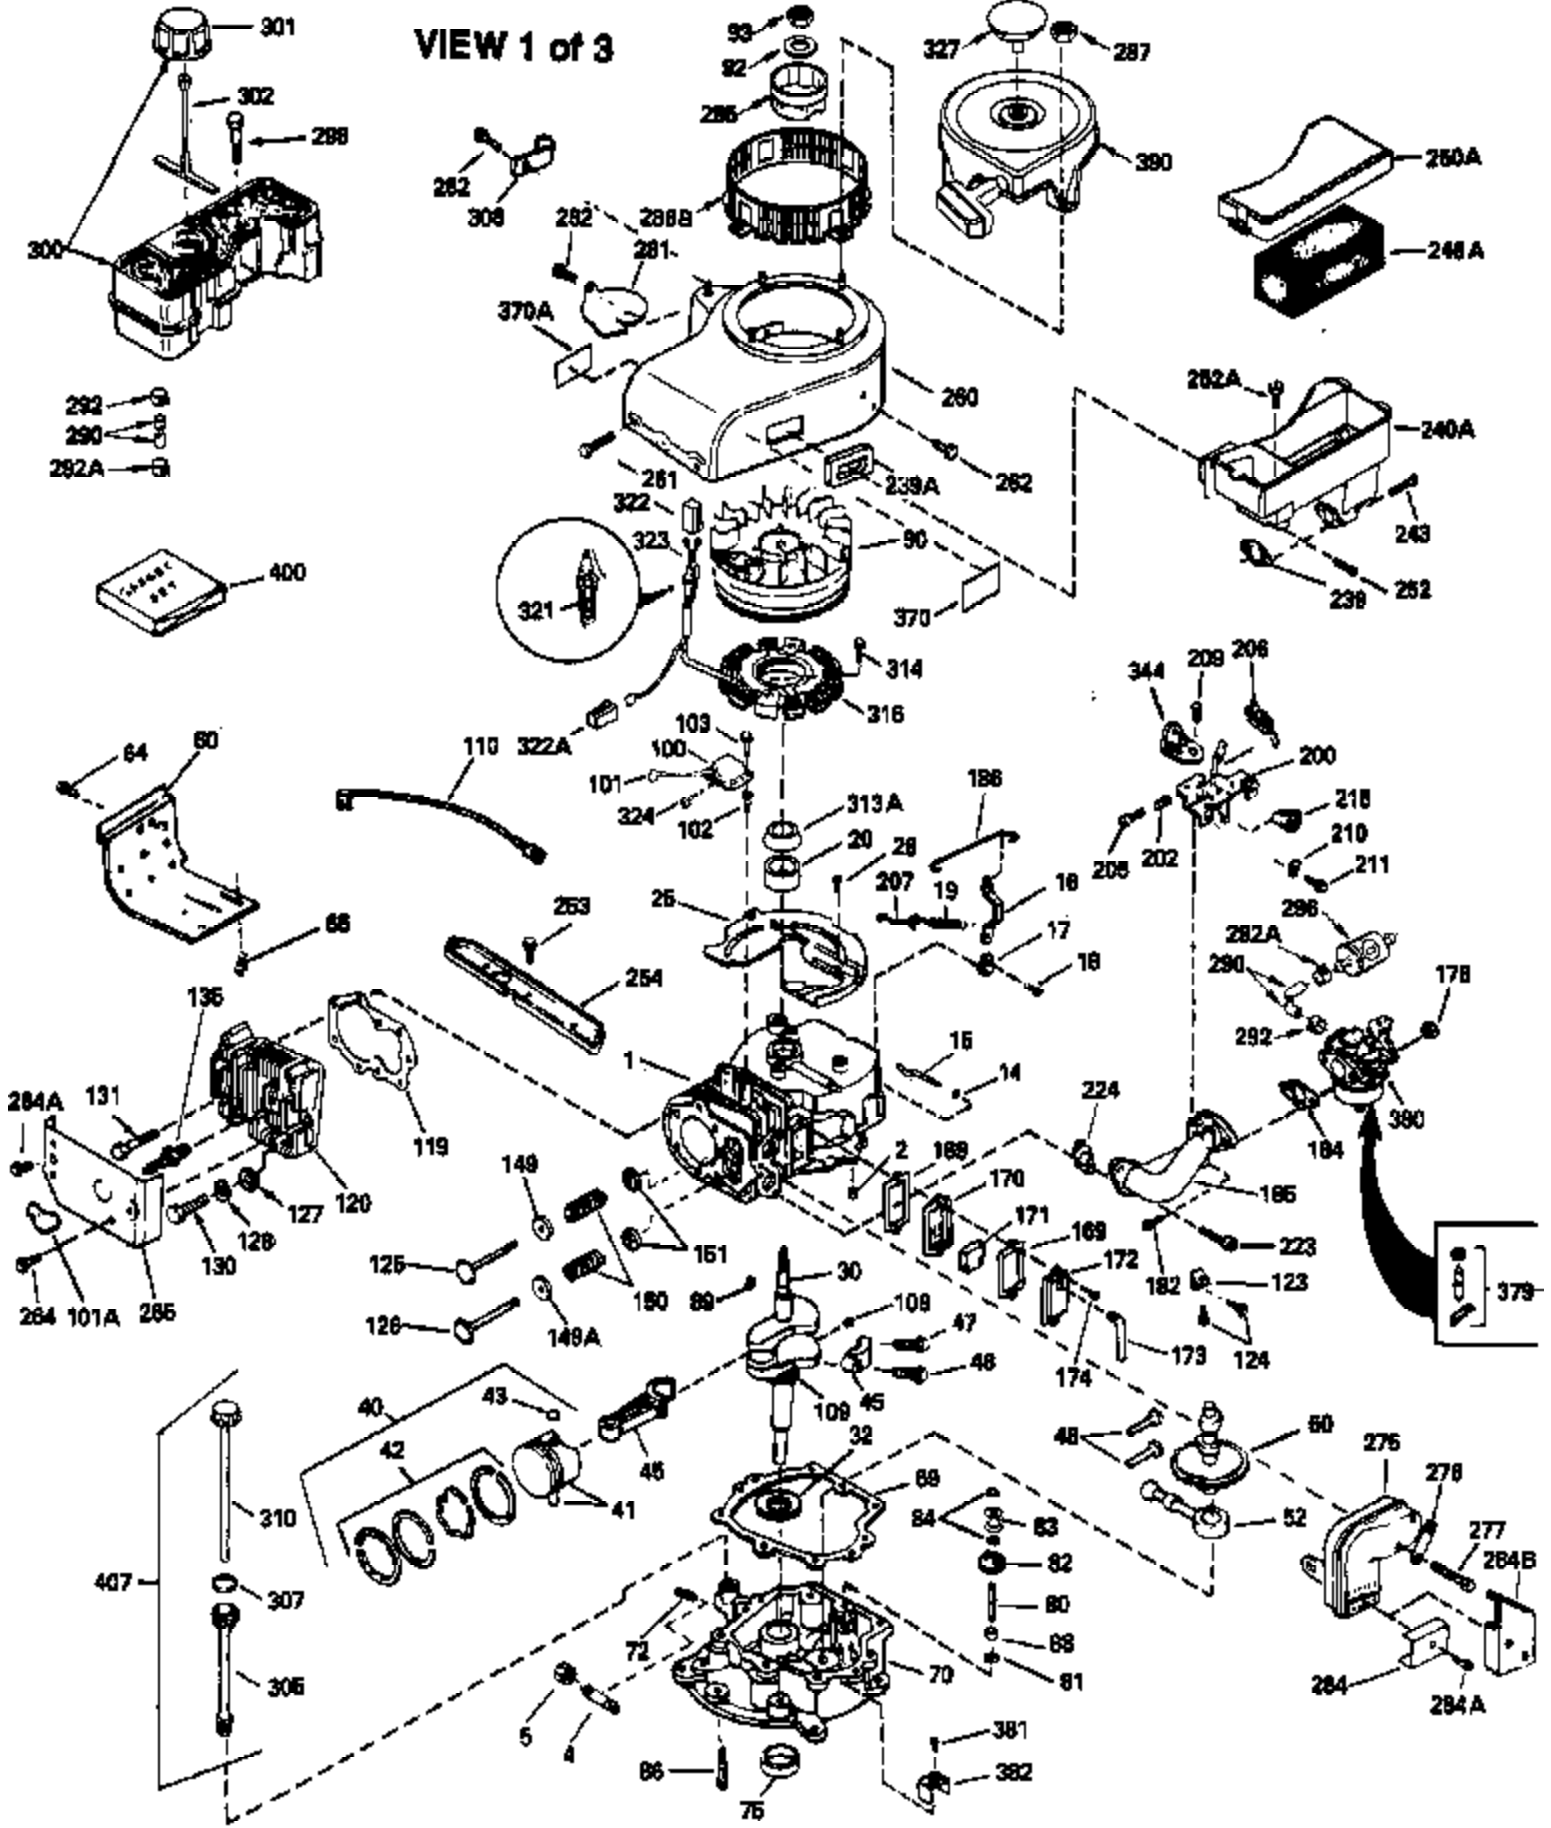

ILLUSTRATION SHOWS TYPICAL PARTS ONLY. ORDER BY PART NUMBER. PARTS NOT LISTED ARE SUPPLIED BY OEM.

VIEW 1 of 3

Ref #	Part Number	Qty	Description
1	34328B		Cylinder (Incl. 2, 20 & 149)(3-1/8" B ore)
2	27652		Pin, Dowel
14	28277		Washer, Flat
15	35082		Rod, Governor
16	32651		Lever, Governor
17	31335		Clamp, Governor lever
18	650548		Screw, 8-32 x 5/16"
19	34043		Spring, Extension
20	32630		Seal, Oil
25	35256A		Baffle, Blower housing
26	650561		Screw, 1/4-20 x 5/8"
30	35200		Crankshaft (Incl. 108 & 109)
32	35653		Washer (1-3/8" I.D. 1-3/4" O.D. .015" thick)
40	34552		Piston, Pin & Ring Set (Std.) (3-1/8" Bore)
40	34553		Piston, Pin & Ring Set (.010" OS)
40	34554		Piston, Pin & Ring Set (.020" OS)
41	34329A		Piston & Pin Ass'y. (Std.)(Incl. 43)(3-1/8")
41	34330A		Piston & Pin Ass'y. (.010" OS) (Incl. 43)
41	34331A		Piston & Pin Ass'y. (.020" OS) (Incl. 43)
42	34332		Ring Set (Std.) (3-1/8" Bore)
42	34333		Ring Set (.010" OS)
42	34334		Ring Set (.020" OS)
43	27888		Ring, Piston Pin retaining
45	32591C		Rod Assy., Connecting (Incl. 47)
47	650662C		Bolt, Connecting rod (2 pieces)
48	34034		Lifter, Valve
50	34040		Camshaft (MCR)
52	31356		Pump Assy., Oil
60	33273A		Extension, Blower housing
64	30063		Screw, Torx T-30, 1/4-20 x 1/2"
65	650128		Screw, 10-24 x 1/2"
69	35262		* Gasket, Mounting flange
70	33580		Flange Ass'y. (Incl. 72, 75, 80 & 81)
72	31927		Plug, Pipe
75	31950		Seal, Oil
80	30668		Shaft, Mechanical governor
81	30590A		Washer, Flat
82	30591		Gear Assy., Governor (Incl. 81)
83	30588A		Spool, Governor
84	29193		Ring, Retaining
86	650833		Screw, 1/4-20 x 1-3/16"
88	31707A		Governor Spacer Assy. (Incl. 81)
89	32589		Key, Flywheel
90	611090		Flywheel
92	650815		Washer, Belleville
93	8116		Nut, Hex, 1/2-20
100	35135		Solid State Assy.
101	610118		Cover, Spark plug (Use as required)
102	650872		Stud, Solid State mounting
103	650814		Screw, Torx T-15, 10-24 x 1"
108	29783		Pin, Crankshaft
109	33245		Gear, Crankshaft
110	35182		Wire, Ground
119	34041A		* Gasket, Cylinder head
120	34030		Head, Cylinder
123	33261		Bracket, Intake pipe
124	650738		Screw, 1/4-20 x 5/8"
125	27878A		Exhaust Valve (Std.) (Incl. 151)