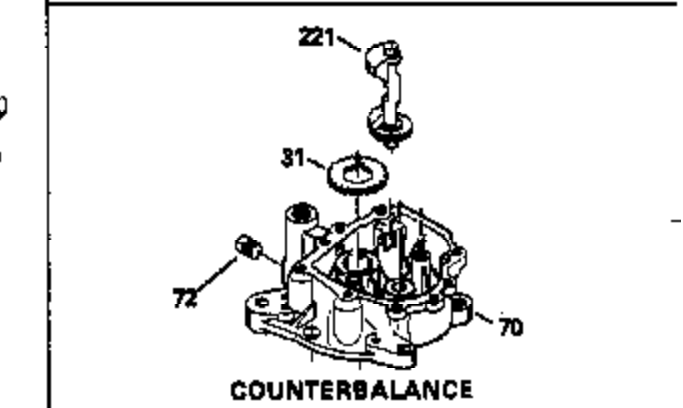

STANDARD POINT IGNITION