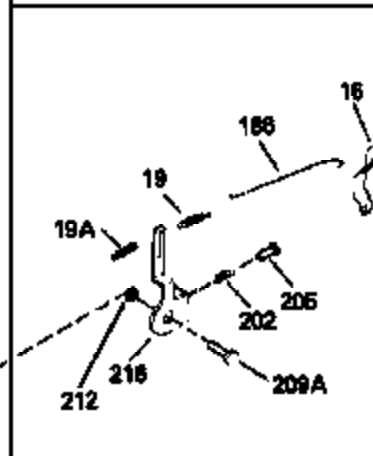

STANDARD POINT IGNITION