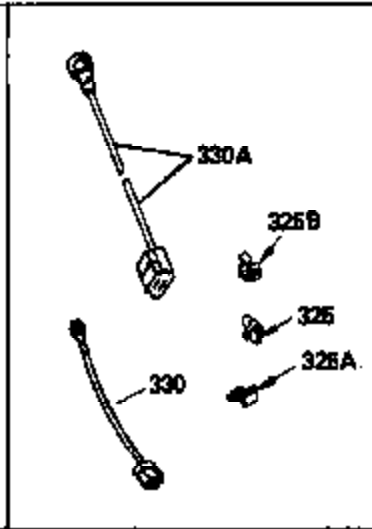

ILLUSTRATION SHOWS TYPICAL PARTS ONLY. ORDER BY PART NUMBER. PARTS NOT LISTED ARE SUPPLIED BY DEM.

Ref #	Part Number	Qty	Description
16	32651		Lever, Governor
19	31361		Spring, Governor
64	30063		Screw, Torx T-30, 1/4-20 x 1/2"
70	33580		Flange Ass'y. (Incl. 72, 75, 80 & 81)
72	31927		Plug, Pipe
92	650815		Washer, Belleville
103	650516		Screw, 1/4-20 x 1-1/8"
186	33860		Link, Governor-to-throttle
202	31342		Spring, Compression
205	650549		Screw, 5-40 x 7/16"
210	27793		Clip, Conduit
211	28942		Screw, 10-32 x 3/8"
240	34909		Body, Air cleaner
243	650834		Screw, 10-32 x 1-17/32"
274	27930		* Exhaust Gasket (use as required)
277	650729		Screw, 5/16-18 x 3-3/16" (Use As Req.)
277	651002		Screw, 5/16-18 x 4-3/16" (Use As Req.)
277	30196		Screw, 5/16-18 x 3/4" (Use As Req.)
286	33662		Hub & Screen Assy., Starter
287	29752		Nut & Whizlock, 1/4-28
313	33876		Gasket, Stator
319	650874		Screw, 10-32 x 15/32"
320	610938		Regulator, Rectifier (7 amp)
341A	32765		Clamp, Blower housing extension
361	30063		Screw, Torx T-30, 1/4-20 x 1/2"
375	610979		Magneto (w/ring gear) (12 volt, 7 amp) NOTE: The following complete magnetos are not available as an assembly. The magneto numbers are shown for reference purposes only. Order component parts individually, as shown in parts breakdown. (Refer to Division 5 Section B, page 36 for breakdown or Fi
377	30547A		Contact Assy., Breaker
390	590479		Rewind Starter NOTE: Replacement hardware may differ when servicing starter assy. or blower housing. Refer to Service Bulletin 508. (Refer to Division 5, Section C, page 30 for breakdown or Fiche 10A, Grid G-9))
395	33605		Electric Starter Motor (12 Volt) NOTE: Engine requires a ringgear flywheel (611091 minimum) and the cylinder must have drilled and tapped starter mounting bosses to add the electric starter. (Refer to Division 5, Section D, page 20 for breakdown or Fiche 10A, Grid G-11)
415	730130		Exh.Adapter Kit (Incl. 274 & 277)(As req.)