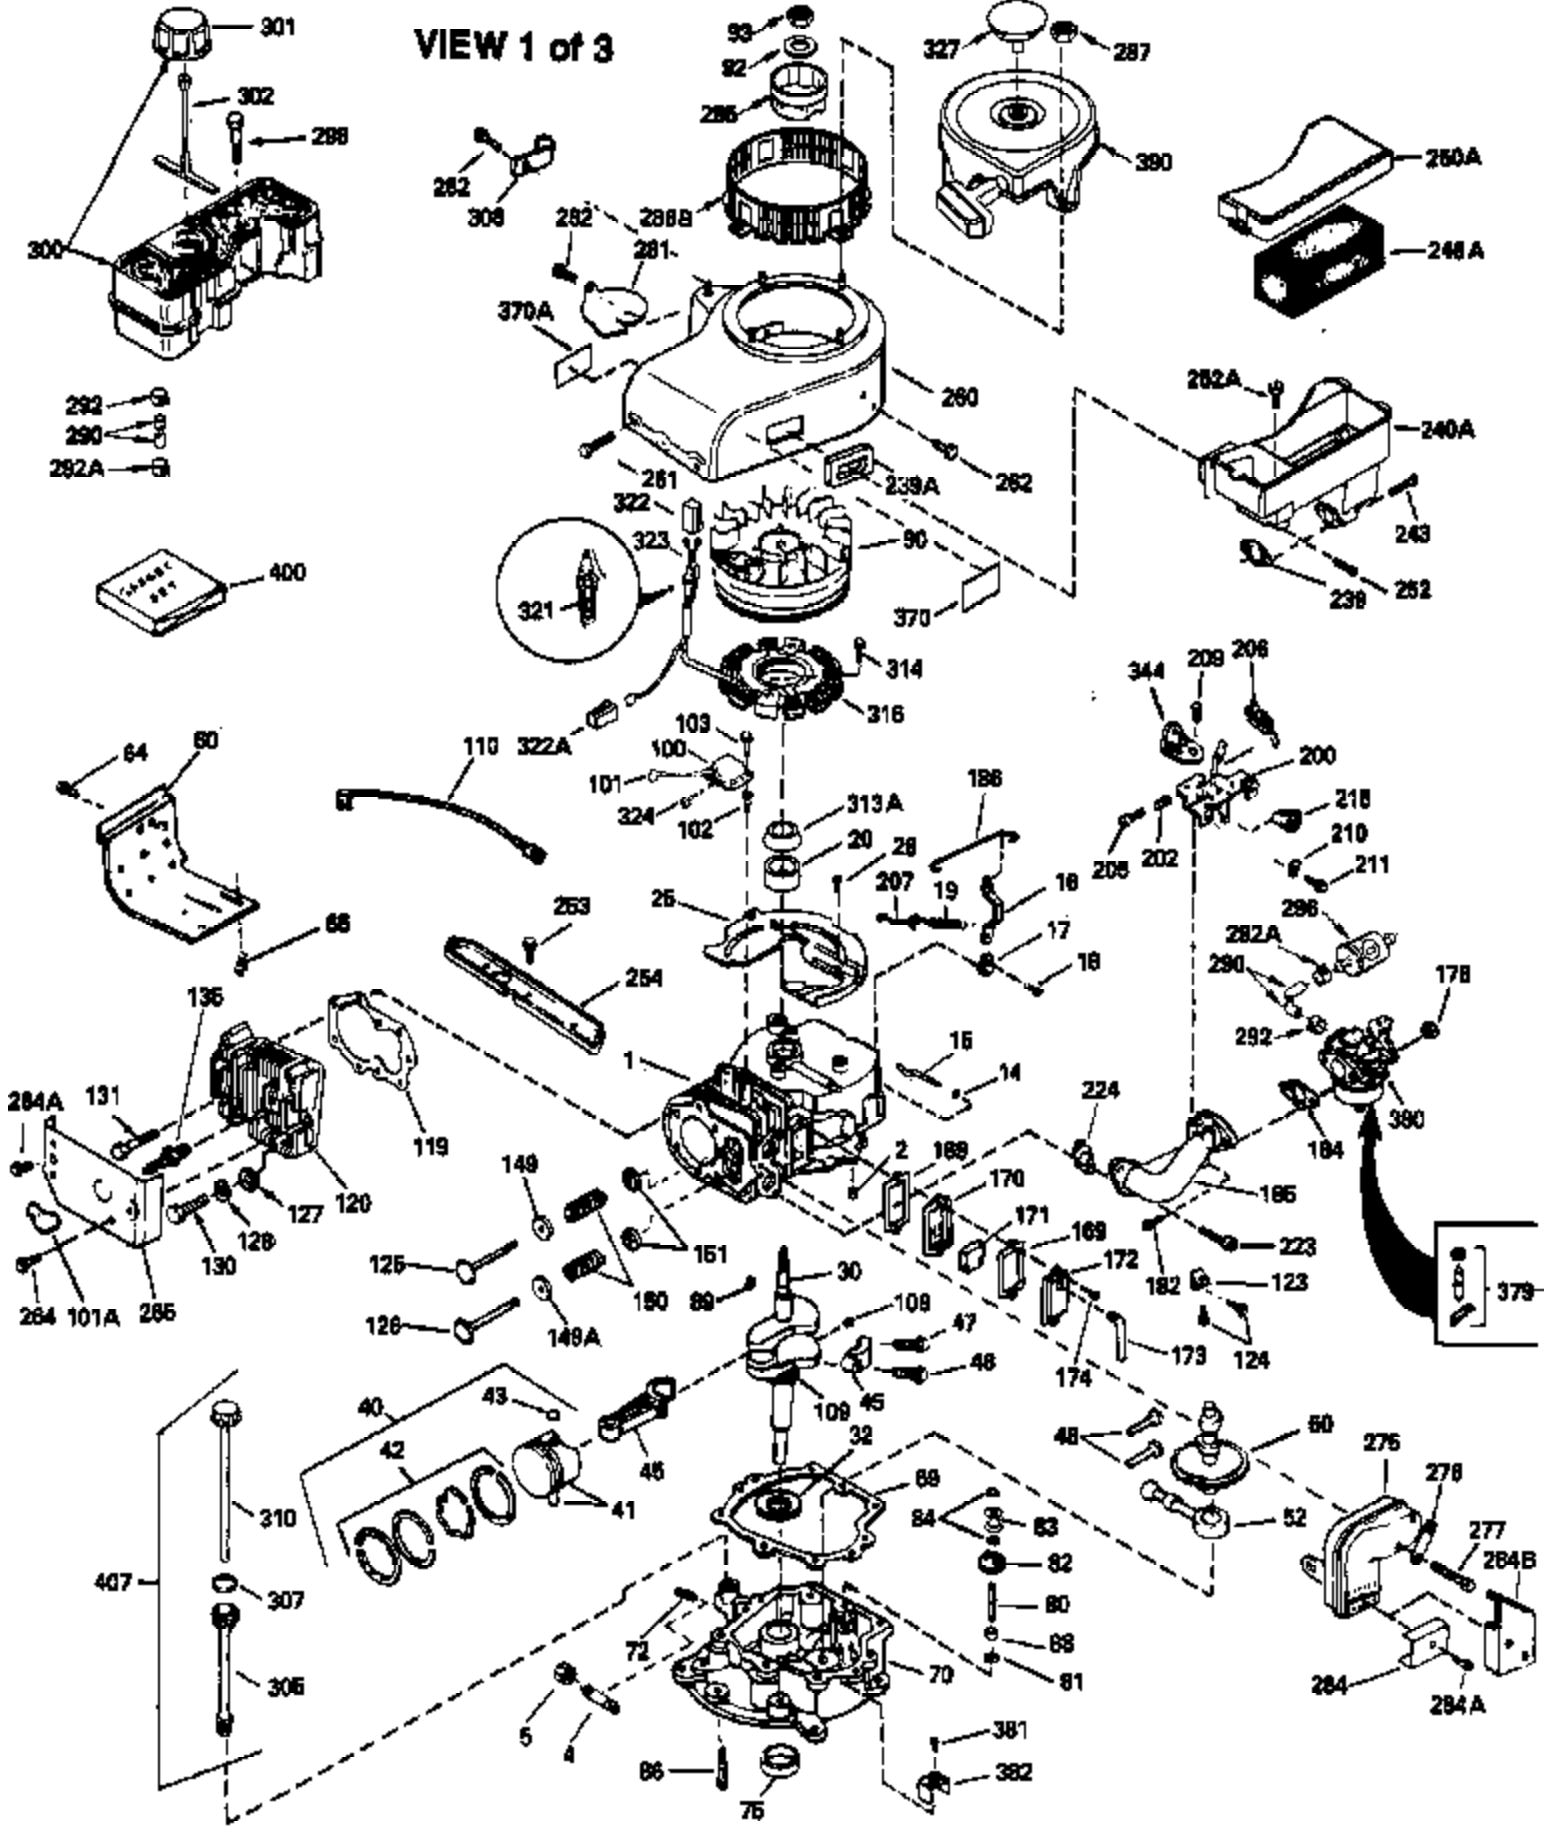

ILLUSTRATION SHOWS TYPICAL PARTS ONLY. ORDER BY PART NUMBER. PARTS NOT LISTED ARE SUPPLIED BY OEM.

Ref #	Part Number	Qty	Description
1	34328B		Cylinder (Incl. 2, 20 & 149)(3-1/8" B ore)
2	27652		Pin, Dowel
14	28277		Washer, Flat
15	33577		Rod, Governor
16	32651		Lever, Governor
17	31335		Clamp, Governor lever
18	650548		Screw, 8-32 x 5/16"
19	31361		Spring, Governor
20	32630		Seal, Oil
25	35256A		Baffle, Blower housing
26	650561		Screw, 1/4-20 x 5/8"
30	33644B		Crankshaft (Incl. 108 & 109)
32	35653		Washer (1-3/8" I.D. 1-3/4" O.D. .015" thick)
40	34552		Piston, Pin & Ring Set (Std.) (3-1/8" Bore)
40	34553		Piston, Pin & Ring Set (.010" OS)
40	34554		Piston, Pin & Ring Set (.020" OS)
41	34329A		Piston & Pin Ass'y. (Std.)(Incl. 43)(3-1/8")
41	34330A		Piston & Pin Ass'y. (.010" OS) (Incl. 43)
41	34331A		Piston & Pin Ass'y. (.020" OS) (Incl. 43)
42	34332		Ring Set (Std.) (3-1/8" Bore)
42	34333		Ring Set (.010" OS)
42	34334		Ring Set (.020" OS)
43	27888		Ring, Piston Pin retaining
45	32591C		Rod Assy., Connecting (Incl. 47)
47	650662C		Bolt, Connecting rod (2 pieces)
48	34034		Lifter, Valve
50	34040		Camshaft (MCR)
52	31356		Pump Assy., Oil
60	33273A		Extension, Blower housing
64	30063		Screw, Torx T-30, 1/4-20 x 1/2"
65	650128		Screw, 10-24 x 1/2"
69	35262		* Gasket, Mounting flange
70	33580		Flange Ass'y. (Incl. 72, 75, 80 & 81)
72	31927		Plug, Pipe
75	31950		Seal, Oil
80	30668		Shaft, Mechanical governor
81	30590A		Washer, Flat
82	30591		Gear Assy., Governor (Incl. 81)
83	30588A		Spool, Governor
84	29193		Ring, Retaining
86	650833		Screw, 1/4-20 x 1-3/16"
88	31707A		Governor Spacer Assy. (Incl. 81)
89	32589		Key, Flywheel
92	650815		Washer, Belleville
93	8116		Nut, Hex, 1/2-20
101	610118		Cover, Spark plug (Use as required)
103	650516		Screw, 1/4-20 x 1-1/8"
108	29783		Pin, Crankshaft
109	33245		Gear, Crankshaft
110	34231		Wire, Ground
119	34041A		* Gasket, Cylinder head
120	34030		Head, Cylinder
123	33261		Bracket, Intake pipe
124	650738		Screw, 1/4-20 x 5/8"
125	27878A		Exhaust Valve (Std.) (Incl. 151)
125	27880A		Exhaust Valve (1/32" OS) (Incl. 151)
126	34035		Intake Valve (Std.) (Incl. 151)
126	34036		Intake Valve (1/32" OS) (Incl. 151)