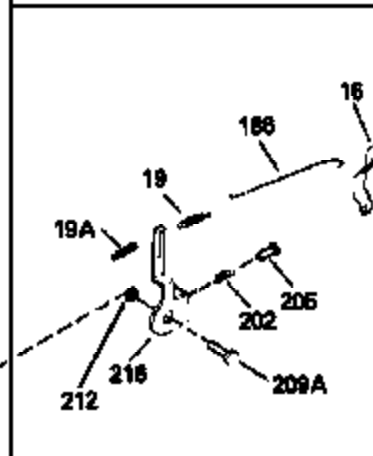

ILLUSTRATION SHOWS TYPICAL PARTS ONLY. ORDER BY PART NUMBER. PARTS NOT LISTED ARE SUPPLIED BY DEM.

Ref #	Part Number	Qty	Description
16	32651		Lever, Governor
19A	34043		Spring, Extension
19	34043		Spring, Extension
64	30063		Screw, Torx T-30, 1/4-20 x 1/2"
70	33580		Flange Ass'y. (Incl. 72, 75, 80 & 81)
72	31927		Plug, Pipe
92	650815		Washer, Belleville
103	650516		Screw, 1/4-20 x 1-1/8"
186	33860		Link, Governor-to-throttle
202	31342		Spring, Compression
205	650549		Screw, 5-40 x 7/16"
210	27793		Clip, Conduit
211	28942		Screw, 10-32 x 3/8"
240	34909		Body, Air cleaner
243	650834		Screw, 10-32 x 1-17/32"
274	27930		* Exhaust Gasket (use as required)
277	650729		Screw, 5/16-18 x 3-3/16" (Use As Req.)
277	651002		Screw, 5/16-18 x 4-3/16" (Use As Req.)
277	30196		Screw, 5/16-18 x 3/4" (Use As Req.)
286	33662		Hub & Screen Assy., Starter
287	29752		Nut & Whizlock, 1/4-28
313	33876		Gasket, Stator
319	650874		Screw, 10-32 x 15/32"
320	610938		Regulator, Rectifier (7 amp)
341A	32765		Clamp, Blower housing extension
361	30063		Screw, Torx T-30, 1/4-20 x 1/2"
375	610979		Magneto (w/ring gear) (12 volt, 7 amp) NOTE: The following complete magnetos are not available as an assembly. The magneto numbers are shown for reference purposes only. Order component parts individually, as shown in parts breakdown. (Refer to Division 5 Section B, page 36 for breakdown or Fi
377	30547A		Contact Assy., Breaker
390	590479		Rewind Starter NOTE: Replacement hardware may differ when servicing starter assy. or blower housing. Refer to Service Bulletin 508. (Refer to Division 5, Section C, page 30 for breakdown or Fiche 10A, Grid G-9))
395	33605		Electric Starter Motor (12 Volt) NOTE: Engine requires a ringgear flywheel (611091 minimum) and the cylinder must have drilled and tapped starter mounting bosses to add the electric starter. (Refer to Division 5, Section D, page 20 for breakdown or Fiche 10A, Grid G-11)
415	730130		Exh.Adapter Kit (Incl. 274 & 277)(As req.)