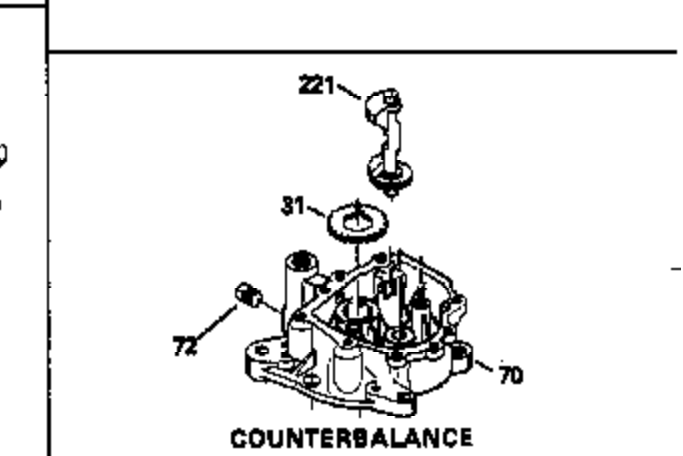

ILLUSTRATION SHOWS TYPICAL PARTS ONLY. ORDER BY PART NUMBER. PARTS NOT LISTED ARE SUPPLIED BY DEM.

Ref #	Part Number	Qty	Description
16	32651		Lever, Governor
19A	34043		Spring, Extension
19	34043		Spring, Extension
64	30063		Screw, Torx T-30, 1/4-20 x 1/2"
70	33580		Flange Ass'y. (Incl. 72, 75, 80 & 81)
72	31927		Plug, Pipe
92	650815		Washer, Belleville
103	650516		Screw, 1/4-20 x 1-1/8"
186	33860		Link, Governor-to-throttle
202	31342		Spring, Compression
205	650549		Screw, 5-40 x 7/16"
210	27793		Clip, Conduit
211	28942		Screw, 10-32 x 3/8"
240	34909		Body, Air cleaner
243	650834		Screw, 10-32 x 1-17/32"
274	27930		* Exhaust Gasket (use as required)
277	650729		Screw, 5/16-18 x 3-3/16" (Use As Req.)
277	651002		Screw, 5/16-18 x 4-3/16" (Use As Req.)
277	30196		Screw, 5/16-18 x 3/4" (Use As Req.)
286	33662		Hub & Screen Assy., Starter
287	29752		Nut & Whizlock, 1/4-28
313	33876		Gasket, Stator
319	650874		Screw, 10-32 x 15/32"
320	610938		Regulator, Rectifier (7 amp)
341A	32765		Clamp, Blower housing extension
361	30063		Screw, Torx T-30, 1/4-20 x 1/2"
375	610979		Magneto (w/ring gear) (12 volt, 7 amp) NOTE: The following complete magnetos are not available as an assembly. The magneto numbers are shown for reference purposes only. Order component parts individually, as shown in parts breakdown. (Refer to Division 5 Section B, page 36 for breakdown or Fi
377	30547A		Contact Assy., Breaker
390	590479		Rewind Starter NOTE: Replacement hardware may differ when servicing starter assy. or blower housing. Refer to Service Bulletin 508. (Refer to Division 5, Section C, page 30 for breakdown or Fiche 10A, Grid G-9))
395	33605		Electric Starter Motor (12 Volt) NOTE: Engine requires a ringgear flywheel (611091 minimum) and the cylinder must have drilled and tapped starter mounting bosses to add the electric starter. (Refer to Division 5, Section D, page 20 for breakdown or Fiche 10A, Grid G-11)
415	730130		Exh.Adapter Kit (Incl. 274 & 277)(As req.)