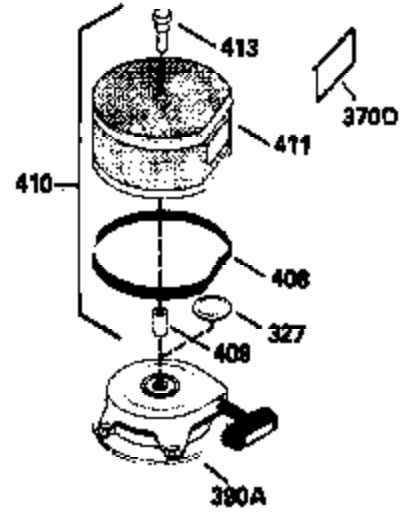

ILLUSTRATION SHOWS TYPICAL PARTS ONLY. ORDER BY PART NUMBER. PARTS NOT LISTED ARE SUPPLIED BY OEM.

**OPTIONAL SPARK
ARRESTOR**

**VIEW 3 of 3
MUFFLER (QUIET)
(OPTIONAL)**

**DEBRIS SCREEN KIT
(OPTIONAL)**

Ref #	Part Number	Qty	Description
275C	35824		Muffler (Quiet) (Optional)
275	33280A		Muffler
277	650729		Screw, 5/16-18 x 3-3/16" (Use As Req.)
277	651002		Screw, 5/16-18 x 4-3/16" (Use As Req.)
277	30196		Screw, 5/16-18 x 3/4" (Use As Req.)
370C	34870		Decal, Instruction (Optional)
370D	34387		Decal, Instruction (Optional)
408	35570		Screen Seal (Optional)
409	35569		Spacer (Optional)
410	730573		Opt.Screen Kit(Incl.370D,408,409,411, 413)
411	35568		Debris Screen (Optional)
413	650907		Screw, 5/16-18 x 1-5/8" (Optional)
416	34479		Spark Arrestor Kit (Optional)
425	730572		Starter Muff Kit(Incl.370C,426,427)(O pt.)
426	34687		Starter Air Cleaner (Optional)
427	34869		Starter Air Cleaner Bracket (Optional)