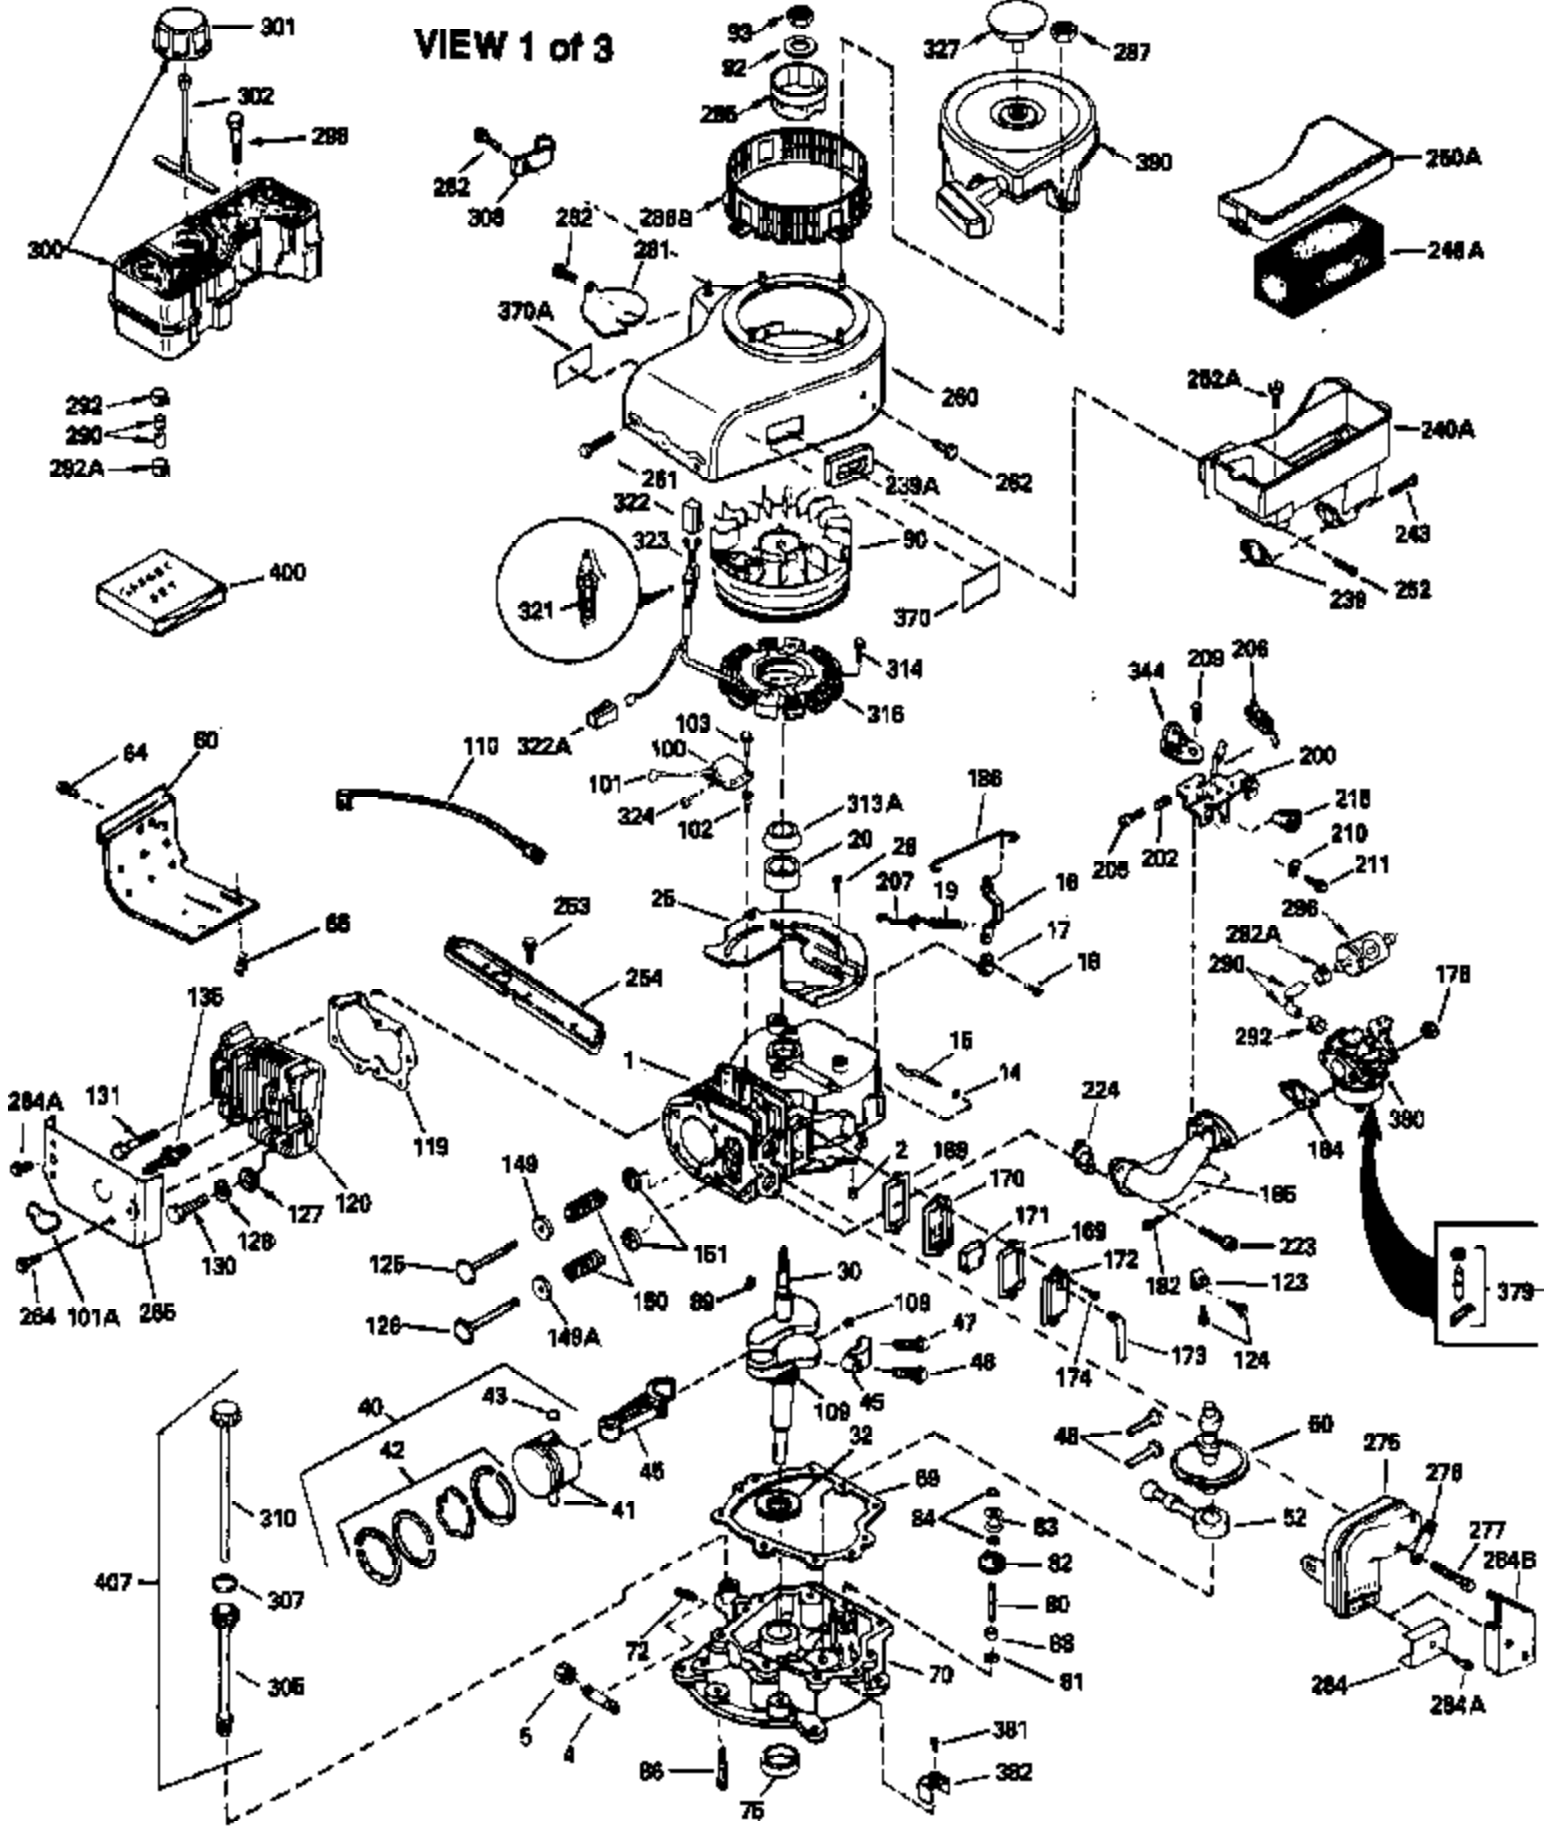

ILLUSTRATION SHOWS TYPICAL PARTS ONLY. ORDER BY PART NUMBER. PARTS NOT LISTED ARE SUPPLIED BY OEM.

Ref #	Part Number	Qty	Description
1	34328B		Cylinder (Incl. 2, 20 & 149)(3-1/8" B ore)
2	27652		Pin, Dowel
14	28277		Washer, Flat
15	33577		Rod, Governor
16	32651		Lever, Governor
17	31335		Clamp, Governor lever
18	650548		Screw, 8-32 x 5/16"
19	31361		Spring, Governor
20	32630		Seal, Oil
25	35256A		Baffle, Blower housing
26	650561		Screw, 1/4-20 x 5/8"
30	34940		Crankshaft (Incl. 108 & 109)
32	35653		Washer (1-3/8" I.D. 1-3/4" O.D. .015" thick)
40	34552		Piston, Pin & Ring Set (Std.) (3-1/8" Bore)
40	34553		Piston, Pin & Ring Set (.010" OS)
40	34554		Piston, Pin & Ring Set (.020" OS)
41	34329A		Piston & Pin Ass'y. (Std.)(Incl. 43)(3-1/8")
41	34330A		Piston & Pin Ass'y. (.010" OS) (Incl. 43)
41	34331A		Piston & Pin Ass'y. (.020" OS) (Incl. 43)
42	34332		Ring Set (Std.) (3-1/8" Bore)
42	34333		Ring Set (.010" OS)
42	34334		Ring Set (.020" OS)
43	27888		Ring, Piston Pin retaining
45	32591C		Rod Assy., Connecting (Incl. 47)
47	650662C		Bolt, Connecting rod (2 pieces)
48	34034		Lifter, Valve
50	34040		Camshaft (MCR)
52	31356		Pump Assy., Oil
60	33273A		Extension, Blower housing
64	30063		Screw, Torx T-30, 1/4-20 x 1/2"
65	650128		Screw, 10-24 x 1/2"
69	35262		* Gasket, Mounting flange
70	33580		Flange Ass'y. (Incl. 72, 75, 80 & 81)
72	31927		Plug, Pipe
75	31950		Seal, Oil
80	30668		Shaft, Mechanical governor
81	30590A		Washer, Flat
82	30591		Gear Assy., Governor (Incl. 81)
83	30588A		Spool, Governor
84	29193		Ring, Retaining
86	650833		Screw, 1/4-20 x 1-3/16"
88	31707A		Governor Spacer Assy. (Incl. 81)
89	32589		Key, Flywheel
92	650815		Washer, Belleville
93	8116		Nut, Hex, 1/2-20
101	610118		Cover, Spark plug (Use as required)
103	650516		Screw, 1/4-20 x 1-1/8"
108	29783		Pin, Crankshaft
109	33245		Gear, Crankshaft
110	34231		Wire, Ground
119	34041A		* Gasket, Cylinder head
120	34030		Head, Cylinder
123	33261		Bracket, Intake pipe
124	650738		Screw, 1/4-20 x 5/8"
125	27878A		Exhaust Valve (Std.) (Incl. 151)
125	27880A		Exhaust Valve (1/32" OS) (Incl. 151)
126	34035		Intake Valve (Std.) (Incl. 151)
126	34036		Intake Valve (1/32" OS) (Incl. 151)