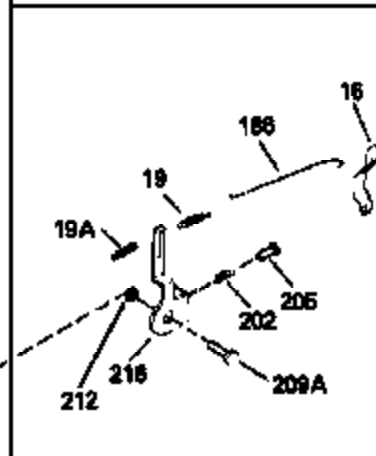

ILLUSTRATION SHOWS TYPICAL PARTS ONLY. ORDER BY PART NUMBER. PARTS NOT LISTED ARE SUPPLIED BY DEM.

Ref #	Part Number	Qty	Description
16	32651		Lever, Governor
19	31361		Spring, Governor
64	30063		Screw, Torx T-30, 1/4-20 x 1/2"
70	33580		Flange Ass'y. (Incl. 72, 75, 80 & 81)
72	31927		Plug, Pipe
92	650815		Washer, Belleville
103	650516		Screw, 1/4-20 x 1-1/8"
186	33860		Link, Governor-to-throttle
202	31342		Spring, Compression
205	650549		Screw, 5-40 x 7/16"
210	27793		Clip, Conduit
211	28942		Screw, 10-32 x 3/8"
240	34909		Body, Air cleaner
243	650834		Screw, 10-32 x 1-17/32"
274	27930		* Exhaust Gasket (use as required)
277	650729		Screw, 5/16-18 x 3-3/16" (Use As Req.)
277	651002		Screw, 5/16-18 x 4-3/16" (Use As Req.)
277	30196		Screw, 5/16-18 x 3/4" (Use As Req.)
286	33662		Hub & Screen Assy., Starter
287	29752		Nut & Whizlock, 1/4-28
313	33876		Gasket, Stator
319	650874		Screw, 10-32 x 15/32"
320	610938		Regulator, Rectifier (7 amp)
341A	32765		Clamp, Blower housing extension
361	30063		Screw, Torx T-30, 1/4-20 x 1/2"
375	610979		Magneto (w/ring gear) (12 volt, 7 amp) NOTE: The following complete magnetos are not available as an assembly. The magneto numbers are shown for reference purposes only. Order component parts individually, as shown in parts breakdown. (Refer to Division 5 Section B, page 36 for breakdown or Fi
377	30547A		Contact Assy., Breaker
390	590479		Rewind Starter NOTE: Replacement hardware may differ when servicing starter assy. or blower housing. Refer to Service Bulletin 508. (Refer to Division 5, Section C, page 30 for breakdown or Fiche 10A, Grid G-9))
395	33605		Electric Starter Motor (12 Volt) NOTE: Engine requires a ringgear flywheel (611091 minimum) and the cylinder must have drilled and tapped starter mounting bosses to add the electric starter. (Refer to Division 5, Section D, page 20 for breakdown or Fiche 10A, Grid G-11)
415	730130		Exh.Adapter Kit (Incl. 274 & 277)(As req.)