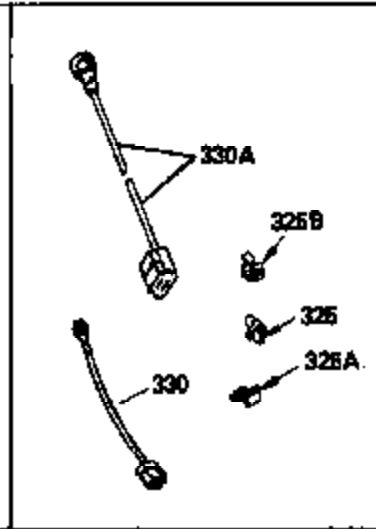

ILLUSTRATION SHOWS TYPICAL PARTS ONLY. ORDER BY PART NUMBER. PARTS NOT LISTED ARE SUPPLIED BY DEM.

Ref #	Part Number	Qty	Description
16	32651		Lever, Governor
19	31361		Spring, Governor
64	30063		Screw, Torx T-30, 1/4-20 x 1/2"
70	33580		Flange Ass'y. (Incl. 72, 75, 80 & 81)
72	31927		Plug, Pipe
92	650815		Washer, Belleville
103	650516		Screw, 1/4-20 x 1-1/8"
186	33860		Link, Governor-to-throttle
202	31342		Spring, Compression
205	650549		Screw, 5-40 x 7/16"
210	27793		Clip, Conduit
211	28942		Screw, 10-32 x 3/8"
240	34909		Body, Air cleaner
243	650834		Screw, 10-32 x 1-17/32"
274	27930		* Exhaust Gasket (use as required)
277	650729		Screw, 5/16-18 x 3-3/16" (Use As Req.)
277	651002		Screw, 5/16-18 x 4-3/16" (Use As Req.)
277	30196		Screw, 5/16-18 x 3/4" (Use As Req.)
286	33662		Hub & Screen Assy., Starter
287	29752		Nut & Whizlock, 1/4-28
313	33876		Gasket, Stator
319	650874		Screw, 10-32 x 15/32"
320	610938		Regulator, Rectifier (7 amp)
341A	32765		Clamp, Blower housing extension
361	30063		Screw, Torx T-30, 1/4-20 x 1/2"
375	610979		Magneto (w/ring gear) (12 volt, 7 amp) NOTE: The following complete magnetos are not available as an assembly. The magneto numbers are shown for reference purposes only. Order component parts individually, as shown in parts breakdown. (Refer to Division 5 Section B, page 36 for breakdown or Fi
377	30547A		Contact Assy., Breaker
390	590479		Rewind Starter NOTE: Replacement hardware may differ when servicing starter assy. or blower housing. Refer to Service Bulletin 508. (Refer to Division 5, Section C, page 30 for breakdown or Fiche 10A, Grid G-9))
395	33605		Electric Starter Motor (12 Volt) NOTE: Engine requires a ringgear flywheel (611091 minimum) and the cylinder must have drilled and tapped starter mounting bosses to add the electric starter. (Refer to Division 5, Section D, page 20 for breakdown or Fiche 10A, Grid G-11)
415	730130		Exh.Adapter Kit (Incl. 274 & 277)(As req.)