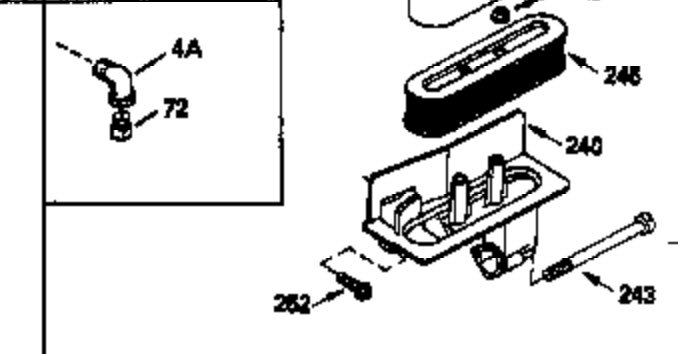

ILLUSTRATION SHOWS TYPICAL PARTS ONLY. ORDER BY PART NUMBER. PARTS NOT LISTED ARE SUPPLIED BY DEM.

Ref #	Part Number	Qty	Description
16	32651		Lever, Governor
19	31361		Spring, Governor
64	30063		Screw, Torx T-30, 1/4-20 x 1/2"
70	33580		Flange Ass'y. (Incl. 72, 75, 80 & 81)
72	31927		Plug, Pipe
92	650815		Washer, Belleville
103	650516		Screw, 1/4-20 x 1-1/8"
186	33860		Link, Governor-to-throttle
202	31342		Spring, Compression
205	650549		Screw, 5-40 x 7/16"
210	27793		Clip, Conduit
211	28942		Screw, 10-32 x 3/8"
240	34909		Body, Air cleaner
243	650834		Screw, 10-32 x 1-17/32"
274	27930		* Exhaust Gasket (use as required)
277	650729		Screw, 5/16-18 x 3-3/16" (Use As Req.)
277	651002		Screw, 5/16-18 x 4-3/16" (Use As Req.)
277	30196		Screw, 5/16-18 x 3/4" (Use As Req.)
286	33662		Hub & Screen Assy., Starter
287	29752		Nut & Whizlock, 1/4-28
313	33876		Gasket, Stator
319	650874		Screw, 10-32 x 15/32"
320	610938		Regulator, Rectifier (7 amp)
341A	32765		Clamp, Blower housing extension
361	30063		Screw, Torx T-30, 1/4-20 x 1/2"
375	610979		Magneto (w/ring gear) (12 volt, 7 amp) NOTE: The following complete magnetos are not available as an assembly. The magneto numbers are shown for reference purposes only. Order component parts individually, as shown in parts breakdown. (Refer to Division 5 Section B, page 36 for breakdown or Fi
377	30547A		Contact Assy., Breaker
390	590479		Rewind Starter NOTE: Replacement hardware may differ when servicing starter assy. or blower housing. Refer to Service Bulletin 508. (Refer to Division 5, Section C, page 30 for breakdown or Fiche 10A, Grid G-9))
395	33605		Electric Starter Motor (12 Volt) NOTE: Engine requires a ringgear flywheel (611091 minimum) and the cylinder must have drilled and tapped starter mounting bosses to add the electric starter. (Refer to Division 5, Section D, page 20 for breakdown or Fiche 10A, Grid G-11)
415	730130		Exh.Adapter Kit (Incl. 274 & 277)(As req.)