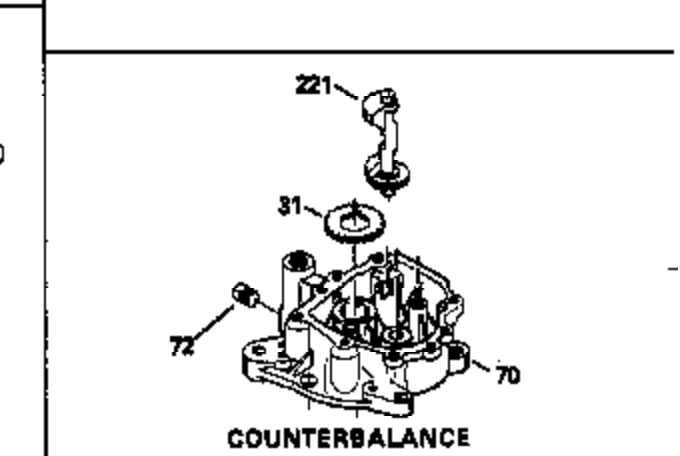

ILLUSTRATION SHOWS TYPICAL PARTS ONLY. ORDER BY PART NUMBER. PARTS NOT LISTED ARE SUPPLIED BY DEM.

Ref #	Part Number	Qty	Description
16	32651		Lever, Governor
19	31361		Spring, Governor
64	30063		Screw, Torx T-30, 1/4-20 x 1/2"
70	33580		Flange Ass'y. (Incl. 72, 75, 80 & 81)
72	31927		Plug, Pipe
92	650815		Washer, Belleville
103	650516		Screw, 1/4-20 x 1-1/8"
186	33860		Link, Governor-to-throttle
202	31342		Spring, Compression
205	650549		Screw, 5-40 x 7/16"
210	27793		Clip, Conduit
211	28942		Screw, 10-32 x 3/8"
240	34909		Body, Air cleaner
243	650834		Screw, 10-32 x 1-17/32"
274	27930		* Exhaust Gasket (use as required)
277	650729		Screw, 5/16-18 x 3-3/16" (Use As Req.)
277	651002		Screw, 5/16-18 x 4-3/16" (Use As Req.)
277	30196		Screw, 5/16-18 x 3/4" (Use As Req.)
286	33662		Hub & Screen Assy., Starter
287	29752		Nut & Whizlock, 1/4-28
313	33876		Gasket, Stator
319	650874		Screw, 10-32 x 15/32"
320	610938		Regulator, Rectifier (7 amp)
341A	32765		Clamp, Blower housing extension
361	30063		Screw, Torx T-30, 1/4-20 x 1/2"
375	610979		Magneto (w/ring gear) (12 volt, 7 amp) NOTE: The following complete magnetos are not available as an assembly. The magneto numbers are shown for reference purposes only. Order component parts individually, as shown in parts breakdown. (Refer to Division 5 Section B, page 36 for breakdown or Fi
377	30547A		Contact Assy., Breaker
390	590479		Rewind Starter NOTE: Replacement hardware may differ when servicing starter assy. or blower housing. Refer to Service Bulletin 508. (Refer to Division 5, Section C, page 30 for breakdown or Fiche 10A, Grid G-9))
395	33605		Electric Starter Motor (12 Volt) NOTE: Engine requires a ringgear flywheel (611091 minimum) and the cylinder must have drilled and tapped starter mounting bosses to add the electric starter. (Refer to Division 5, Section D, page 20 for breakdown or Fiche 10A, Grid G-11)
415	730130		Exh.Adapter Kit (Incl. 274 & 277)(As req.)