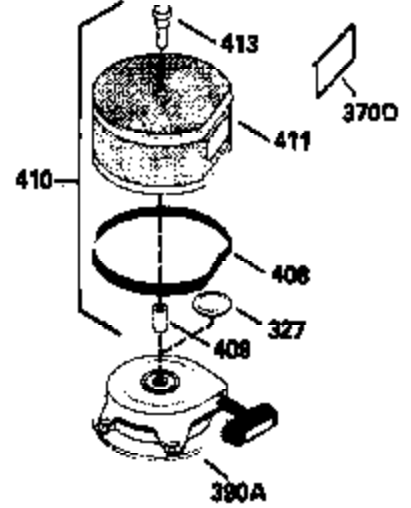

ILLUSTRATION SHOWS TYPICAL PARTS ONLY. ORDER BY PART NUMBER. PARTS NOT LISTED ARE SUPPLIED BY OEM.

**OPTIONAL SPARK
ARRESTOR**

**VIEW 3 of 3
MUFFLER (QUIET)
(OPTIONAL)**

**DEBRIS SCREEN KIT
(OPTIONAL)**

Ref #	Part Number	Qty	Description
275C	35824		Muffler (Quiet) (Optional)
275	33280A		Muffler
277	650729		Screw, 5/16-18 x 3-3/16" (Use As Req.)
277	651002		Screw, 5/16-18 x 4-3/16" (Use As Req.)
277	30196		Screw, 5/16-18 x 3/4" (Use As Req.)
370C	34870		Decal, Instruction (Optional)
370D	34387		Decal, Instruction (Optional)
408	35570		Screen Seal (Optional)
409	35569		Spacer (Optional)
410	730573		Opt.Screen Kit(Incl.370D,408,409,411, 413)
411	35568		Debris Screen (Optional)
413	650907		Screw, 5/16-18 x 1-5/8" (Optional)
416	34479		Spark Arrestor Kit (Optional)
425	730572		Starter Muff Kit(Incl.370C,426,427)(O pt.)
426	34687		Starter Air Cleaner (Optional)
427	34869		Starter Air Cleaner Bracket (Optional)