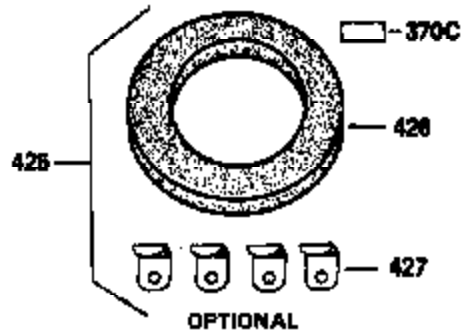

ILLUSTRATION SHOWS TYPICAL PARTS ONLY. ORDER BY PART NUMBER. PARTS NOT LISTED ARE SUPPLIED BY OEM.

**OPTIONAL SPARK
ARRESTOR**

**VIEW 3 of 3
MUFFLER (QUIET)
(OPTIONAL)**

**DEBRIS SCREEN KIT
(OPTIONAL)**

Ref #	Part Number	Qty	Description
275C	35824		Muffler (Quiet) (Optional)
275	33280A		Muffler
277	650729		Screw, 5/16-18 x 3-3/16" (Use As Req.)
277	651002		Screw, 5/16-18 x 4-3/16" (Use As Req.)
277	30196		Screw, 5/16-18 x 3/4" (Use As Req.)
370C	34870		Decal, Instruction (Optional)
370D	34387		Decal, Instruction (Optional)
408	35570		Screen Seal (Optional)
409	35569		Spacer (Optional)
410	730573		Opt.Screen Kit(Incl.370D,408,409,411, 413)
411	35568		Debris Screen (Optional)
413	650907		Screw, 5/16-18 x 1-5/8" (Optional)
416	34479		Spark Arrestor Kit (Optional)
425	730572		Starter Muff Kit(Incl.370C,426,427)(O pt.)
426	34687		Starter Air Cleaner (Optional)
427	34869		Starter Air Cleaner Bracket (Optional)