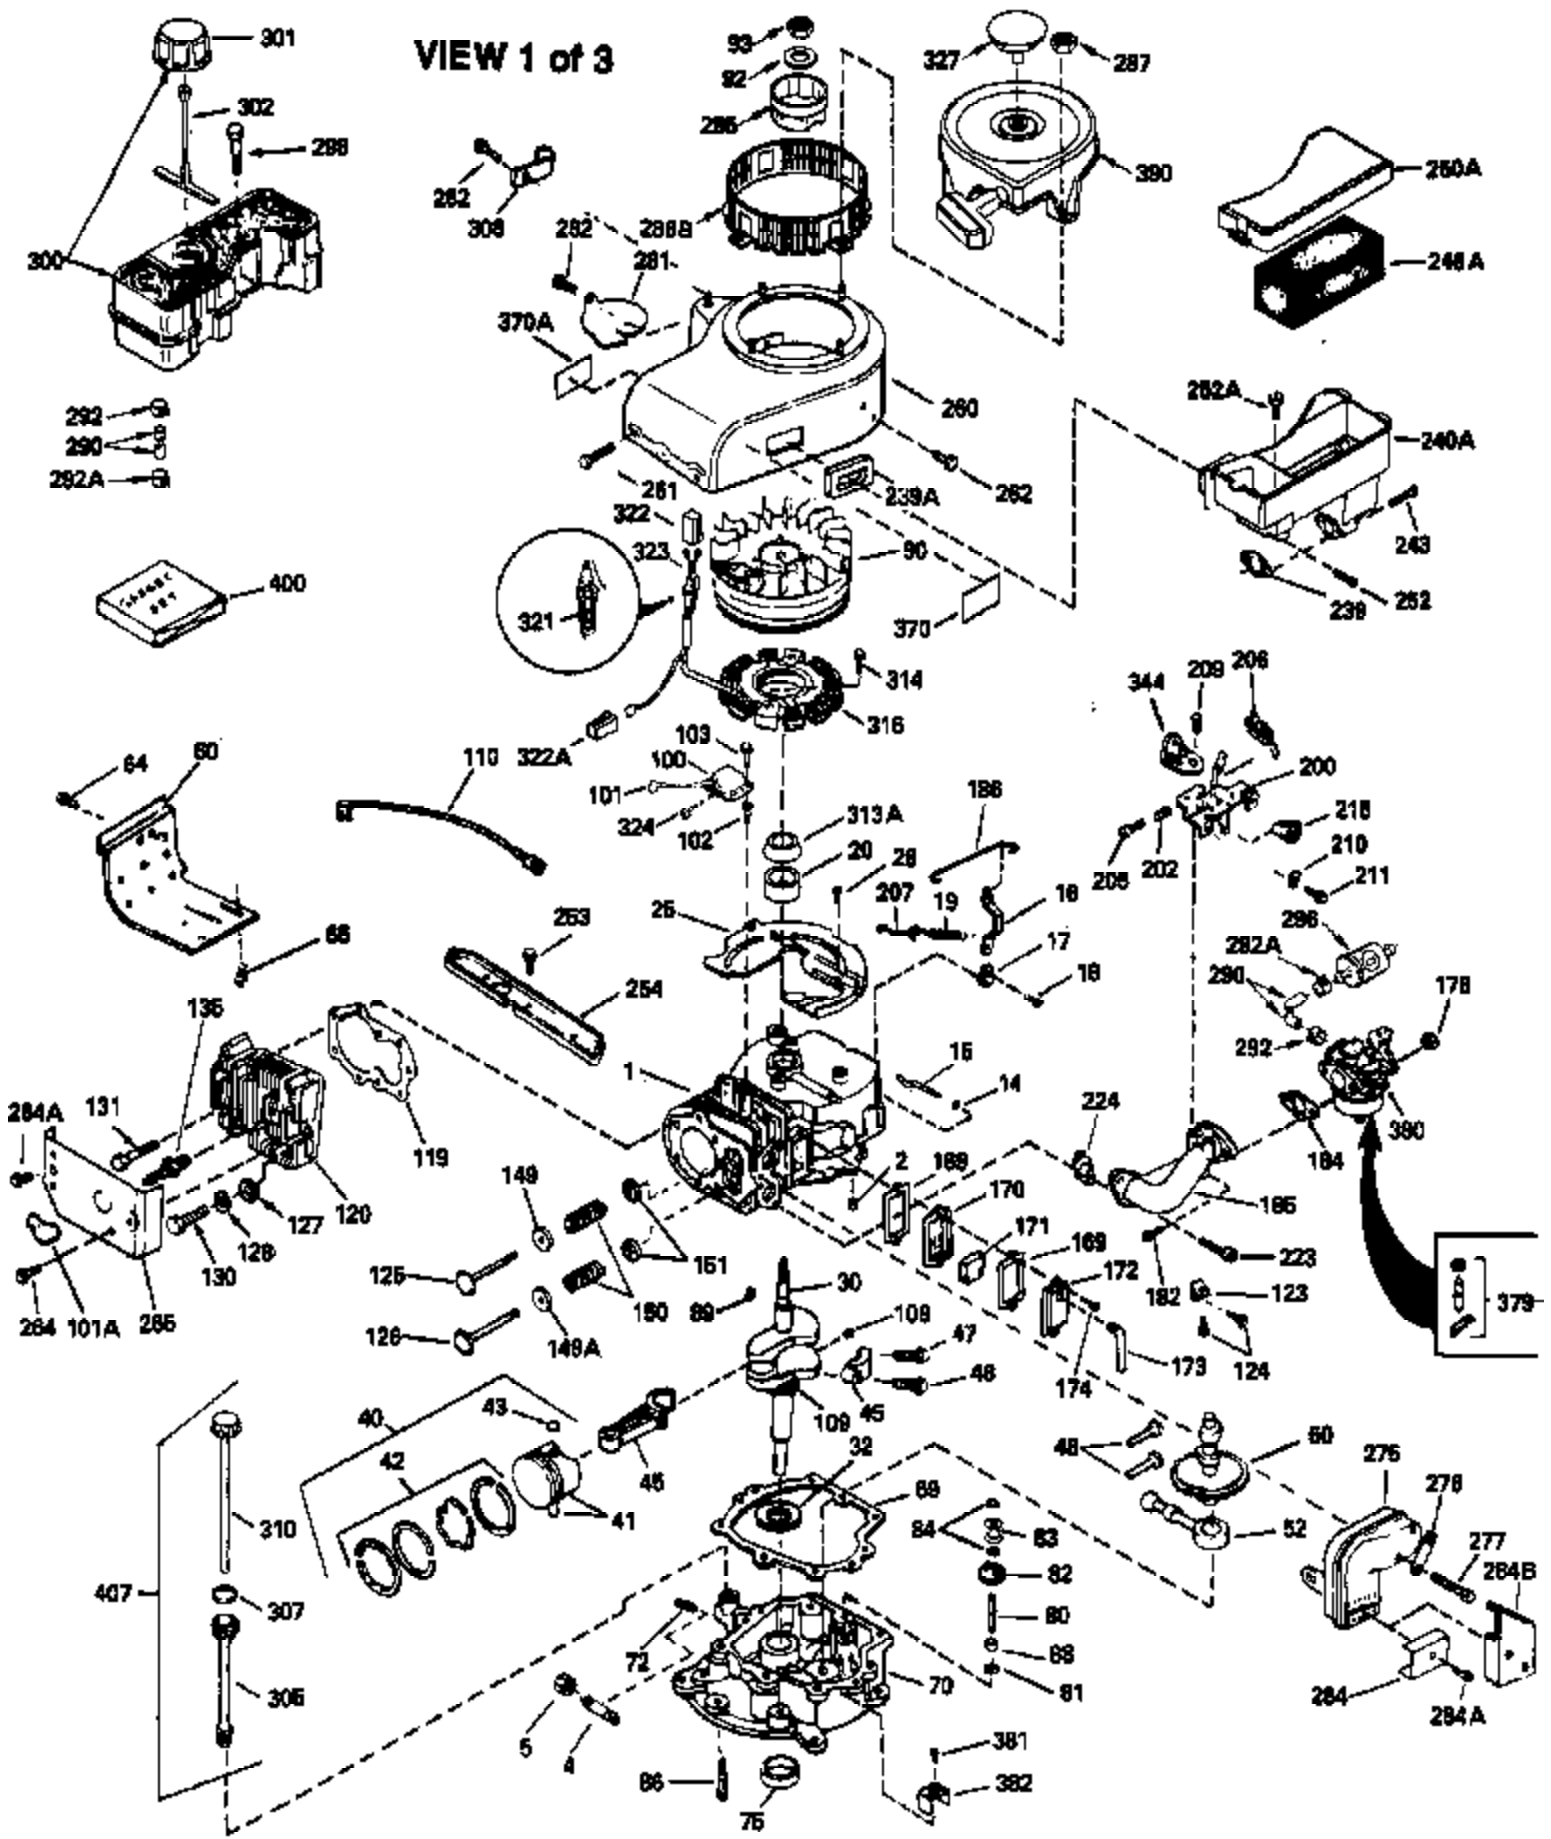

ILLUSTRATION SHOWS TYPICAL PARTS ONLY. ORDER BY PART NUMBER. PARTS NOT LISTED ARE SUPPLIED BY OEM.

Ref #	Part Number	Qty	Description
1	34328B		Cylinder (Incl. 2, 20 & 149)(3-1/8" B ore)
2	27652		Pin, Dowel
14	28277		Washer, Flat
15	33577		Rod, Governor
16	32651		Lever, Governor
17	31335		Clamp, Governor lever
18	650548		Screw, 8-32 x 5/16"
19	31361		Spring, Governor
20	32630		Seal, Oil
25	35256A		Baffle, Blower housing
26	650561		Screw, 1/4-20 x 5/8"
30	34940		Crankshaft (Incl. 108 & 109)
32	35653		Washer (1-3/8" I.D. 1-3/4" O.D. .015" thick)
40	34552		Piston, Pin & Ring Set (Std.) (3-1/8" Bore)
40	34553		Piston, Pin & Ring Set (.010" OS)
40	34554		Piston, Pin & Ring Set (.020" OS)
41	34329A		Piston & Pin Ass'y. (Std.)(Incl. 43)(3-1/8")
41	34330A		Piston & Pin Ass'y. (.010" OS) (Incl. 43)
41	34331A		Piston & Pin Ass'y. (.020" OS) (Incl. 43)
42	34332		Ring Set (Std.) (3-1/8" Bore)
42	34333		Ring Set (.010" OS)
42	34334		Ring Set (.020" OS)
43	27888		Ring, Piston Pin retaining
45	32591C		Rod Assy., Connecting (Incl. 47)
47	650662C		Bolt, Connecting rod (2 pieces)
48	34034		Lifter, Valve
50	34040		Camshaft (MCR)
52	31356		Pump Assy., Oil
60	33273A		Extension, Blower housing
64	30063		Screw, Torx T-30, 1/4-20 x 1/2"
65	650128		Screw, 10-24 x 1/2"
69	35262		* Gasket, Mounting flange
70	33580		Flange Ass'y. (Incl. 72, 75, 80 & 81)
72	31927		Plug, Pipe
75	31950		Seal, Oil
80	30668		Shaft, Mechanical governor
81	30590A		Washer, Flat
82	30591		Gear Assy., Governor (Incl. 81)
83	30588A		Spool, Governor
84	29193		Ring, Retaining
86	650833		Screw, 1/4-20 x 1-3/16"
88	31707A		Governor Spacer Assy. (Incl. 81)
89	32589		Key, Flywheel
92	650815		Washer, Belleville
93	8116		Nut, Hex, 1/2-20
101	610118		Cover, Spark plug (Use as required)
103	650489		Screw, 1/4-20 x 5/8"
108	29783		Pin, Crankshaft
109	33245		Gear, Crankshaft
110	34231		Wire, Ground
119	34041A		* Gasket, Cylinder head
120	34030		Head, Cylinder
123	33261		Bracket, Intake pipe
124	650738		Screw, 1/4-20 x 5/8"
125	27878A		Exhaust Valve (Std.) (Incl. 151)
125	27880A		Exhaust Valve (1/32" OS) (Incl. 151)
126	34035		Intake Valve (Std.) (Incl. 151)
126	34036		Intake Valve (1/32" OS) (Incl. 151)