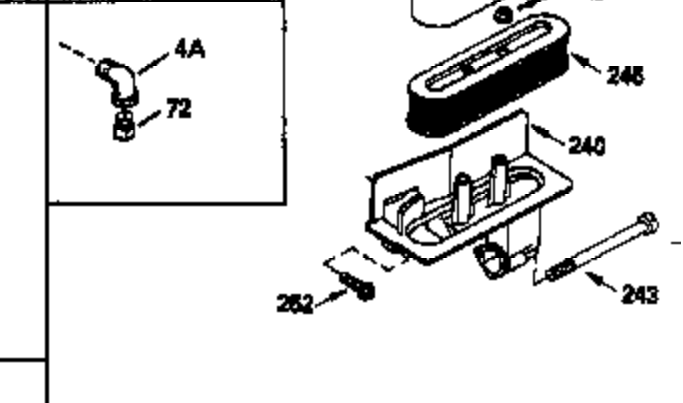

ILLUSTRATION SHOWS TYPICAL PARTS ONLY. ORDER BY PART NUMBER. PARTS NOT LISTED ARE SUPPLIED BY DEM.

Ref #	Part Number	Qty	Description
16	32651		Lever, Governor
19	31361		Spring, Governor
64	30063		Screw, Torx T-30, 1/4-20 x 1/2"
70	33580		Flange Ass'y. (Incl. 72, 75, 80 & 81)
72	31927		Plug, Pipe
92	650815		Washer, Belleville
103	650489		Screw, 1/4-20 x 5/8"
186	33860		Link, Governor-to-throttle
202	31342		Spring, Compression
205	650549		Screw, 5-40 x 7/16"
210	27793		Clip, Conduit
211	28942		Screw, 10-32 x 3/8"
240	34909		Body, Air cleaner
243	650834		Screw, 10-32 x 1-17/32"
274	27930		* Exhaust Gasket (use as required)
277	650729		Screw, 5/16-18 x 3-3/16" (Use As Req.)
277	651002		Screw, 5/16-18 x 4-3/16" (Use As Req.)
277	30196		Screw, 5/16-18 x 3/4" (Use As Req.)
286	33662		Hub & Screen Assy., Starter
287	29752		Nut & Whizlock, 1/4-28
313	33876		Gasket, Stator
375	610842		Magneto NOTE: The following complete magnetos are not available as an assembly. The magneto numbers are shown for reference purposes only. Order component parts individually, as shown in parts breakdown. (Refer to Division 5, Section B, page 28 for breakdown or Fiche 10A, Grid G-2)
377	30547A		Contact Assy., Breaker
378	30548B		Condenser
390	590479		Rewind Starter NOTE: Replacement hardware may differ when servicing starter assy. or blower housing. Refer to Service Bulletin 508. (Refer to Division 5, Section C, page 30 for breakdown or Fiche 10A, Grid G-9))
415	730130		Exh.Adapter Kit (Incl. 274 & 277)(As req.)