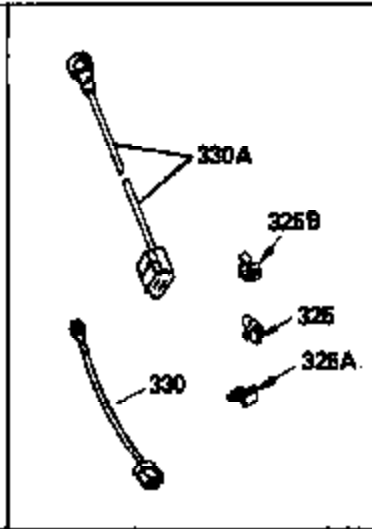

ILLUSTRATION SHOWS TYPICAL PARTS ONLY. ORDER BY PART NUMBER. PARTS NOT LISTED ARE SUPPLIED BY DEM.

Ref #	Part Number	Qty	Description
16	32651		Lever, Governor
19	31361		Spring, Governor
64	30063		Screw, Torx T-30, 1/4-20 x 1/2"
70	33767		Flange Ass'y. (Incl. 72, 75, 80 & 81)
72	31927		Plug, Pipe
72	28483		Plug, Pipe
92	650815		Washer, Belleville
103	650516		Screw, 1/4-20 x 1-1/8"
186	33860		Link, Governor-to-throttle
202	31342		Spring, Compression
205	650549		Screw, 5-40 x 7/16"
210	27793		Clip, Conduit
211	28942		Screw, 10-32 x 3/8"
240	34909		Body, Air cleaner
243	650834		Screw, 10-32 x 1-17/32"
274	27930		* Exhaust Gasket (use as required)
277	650729		Screw, 5/16-18 x 3-3/16" (Use As Req.)
277	651002		Screw, 5/16-18 x 4-3/16" (Use As Req.)
277	30196		Screw, 5/16-18 x 3/4" (Use As Req.)
286	33662		Hub & Screen Assy., Starter
287	29752		Nut & Whizlock, 1/4-28
313	33876		Gasket, Stator
330A	34068		Wire Harness (3 amp)
330A	34067		Wire Harness (3 amp)
361	30063		Screw, Torx T-30, 1/4-20 x 1/2"
375	610972		Magneto (w/ring gear) (12 volt, 3 amp) NOTE: The following complete magnetos are not available as an assembly. The magneto numbers are shown for reference purposes only. Order component parts individually, as shown in parts breakdown. (Refer to Division 5, Section B, page 36 for breakdown or
377	30547A		Contact Assy., Breaker
390	590479		Rewind Starter NOTE: Replacement hardware may differ when servicing starter assy. or blower housing. Refer to Service Bulletin 508. (Refer to Division 5, Section C, page 30 for breakdown or Fiche 10A, Grid G-9))
395	33605		Electric Starter Motor (12 Volt) NOTE: Engine requires a ringgear flywheel (611091 minimum) and the cylinder must have drilled and tapped starter mounting bosses to add the electric starter. (Refer to Division 5, Section D, page 20 for breakdown or Fiche 10A, Grid G-11)
415	730130		Exh.Adapter Kit (Incl. 274 & 277)(As req.)