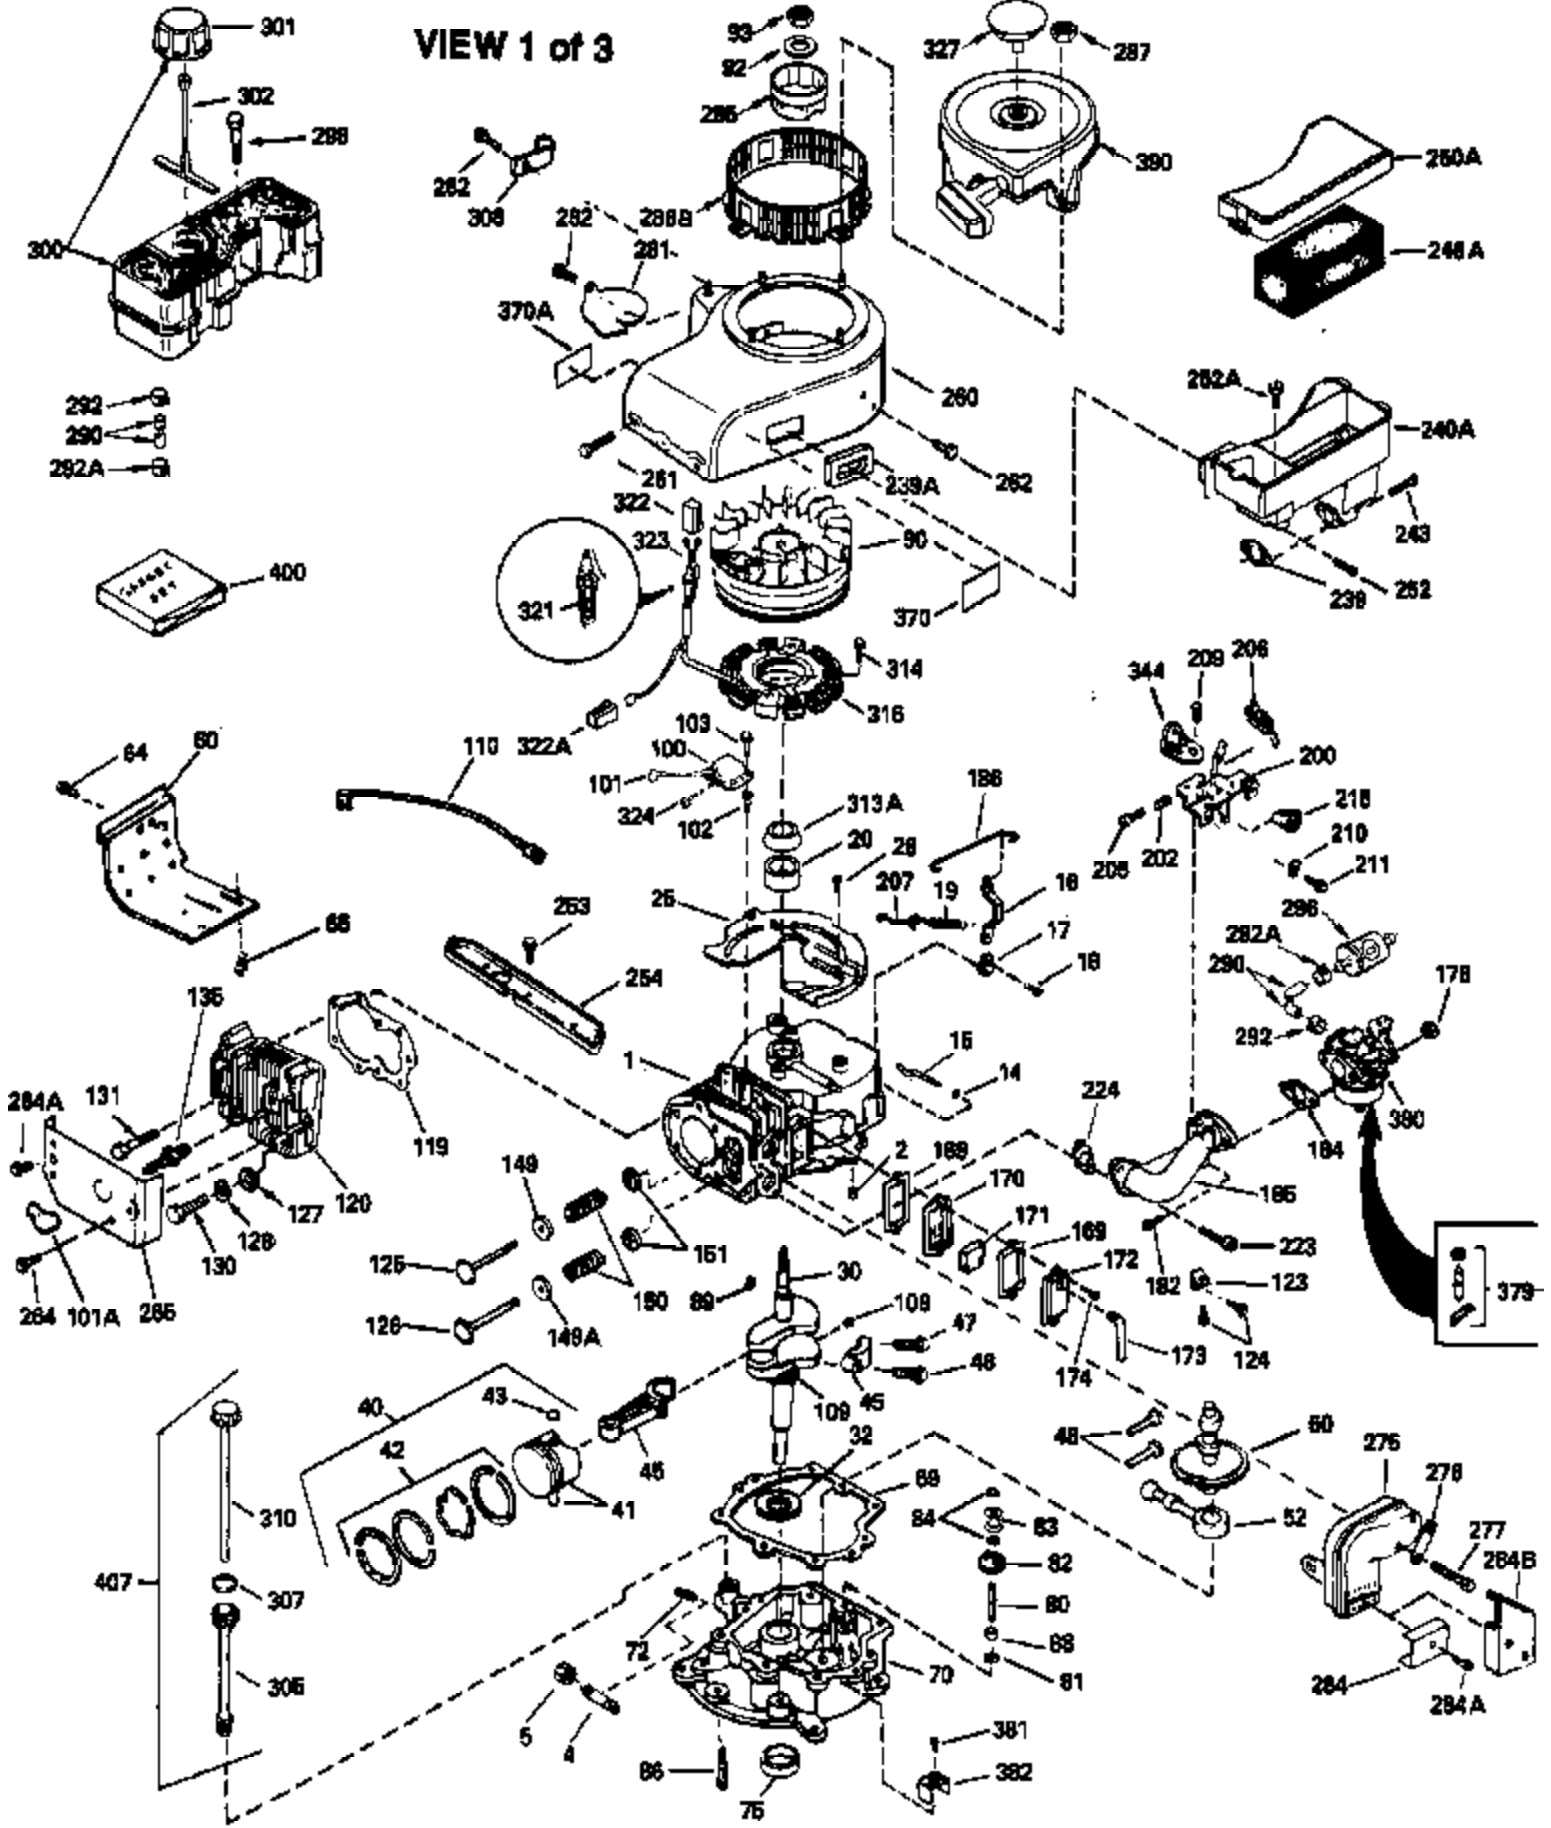

ILLUSTRATION SHOWS TYPICAL PARTS ONLY. ORDER BY PART NUMBER. PARTS NOT LISTED ARE SUPPLIED BY OEM.

Ref #	Part Number	Qty	Description
1	34328B		Cylinder (Incl. 2, 20 & 149)(3-1/8" B ore)
2	27652		Pin, Dowel
14	28277		Washer, Flat
15	33577		Rod, Governor
16	32651		Lever, Governor
17	31335		Clamp, Governor lever
18	650548		Screw, 8-32 x 5/16"
19	31361		Spring, Governor
20	32630		Seal, Oil
25	35256A		Baffle, Blower housing
26	650561		Screw, 1/4-20 x 5/8"
30	33644B		Crankshaft (Incl. 108 & 109)
32	35653		Washer (1-3/8" I.D. 1-3/4" O.D. .015" thick)
40	34552		Piston, Pin & Ring Set (Std.) (3-1/8" Bore)
40	34553		Piston, Pin & Ring Set (.010" OS)
40	34554		Piston, Pin & Ring Set (.020" OS)
41	34329A		Piston & Pin Ass'y. (Std.)(Incl. 43)(3-1/8")
41	34330A		Piston & Pin Ass'y. (.010" OS) (Incl. 43)
41	34331A		Piston & Pin Ass'y. (.020" OS) (Incl. 43)
42	34332		Ring Set (Std.) (3-1/8" Bore)
42	34333		Ring Set (.010" OS)
42	34334		Ring Set (.020" OS)
43	27888		Ring, Piston Pin retaining
45	32591C		Rod Assy., Connecting (Incl. 47)
47	650662C		Bolt, Connecting rod (2 pieces)
48	34034		Lifter, Valve
50	34040		Camshaft (MCR)
52	31356		Pump Assy., Oil
60	33273A		Extension, Blower housing
64	30063		Screw, Torx T-30, 1/4-20 x 1/2"
65	650128		Screw, 10-24 x 1/2"
69	35262		* Gasket, Mounting flange
70	33767		Flange Ass'y. (Incl. 72, 75, 80 & 81)
72	31927		Plug, Pipe
72	28483		Plug, Pipe
75	31950		Seal, Oil
80	30668		Shaft, Mechanical governor
81	30590A		Washer, Flat
82	30591		Gear Assy., Governor (Incl. 81)
83	30588A		Spool, Governor
84	29193		Ring, Retaining
86	650833		Screw, 1/4-20 x 1-3/16"
88	31707A		Governor Spacer Assy. (Incl. 81)
89	32589		Key, Flywheel
92	650815		Washer, Belleville
93	8116		Nut, Hex, 1/2-20
101	610118		Cover, Spark plug (Use as required)
103	650516		Screw, 1/4-20 x 1-1/8"
108	29783		Pin, Crankshaft
109	33245		Gear, Crankshaft
119	34041A		* Gasket, Cylinder head
120	34030		Head, Cylinder
123	33261		Bracket, Intake pipe
124	650738		Screw, 1/4-20 x 5/8"
125	27878A		Exhaust Valve (Std.) (Incl. 151)
125	27880A		Exhaust Valve (1/32" OS) (Incl. 151)
126	34035		Intake Valve (Std.) (Incl. 151)
126	34036		Intake Valve (1/32" OS) (Incl. 151)