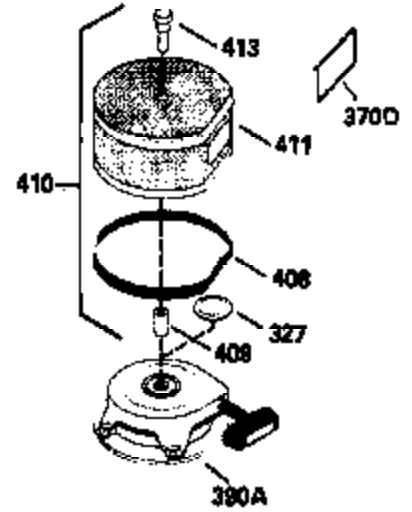

ILLUSTRATION SHOWS TYPICAL PARTS ONLY. ORDER BY PART NUMBER. PARTS NOT LISTED ARE SUPPLIED BY OEM.

**OPTIONAL SPARK
ARRESTOR**

**VIEW 3 of 3
MUFFLER (QUIET)
(OPTIONAL)**

**DEBRIS SCREEN KIT
(OPTIONAL)**

Ref #	Part Number	Qty	Description
275C	35824		Muffler (Quiet) (Optional)
275	33280A		Muffler
277	650729		Screw, 5/16-18 x 3-3/16" (Use As Req.)
277	651002		Screw, 5/16-18 x 4-3/16" (Use As Req.)
277	30196		Screw, 5/16-18 x 3/4" (Use As Req.)
370C	34870		Decal, Instruction (Optional)
370D	34387		Decal, Instruction (Optional)
408	35570		Screen Seal (Optional)
409	35569		Spacer (Optional)
410	730573		Opt.Screen Kit(Incl.370D,408,409,411, 413)
411	35568		Debris Screen (Optional)
413	650907		Screw, 5/16-18 x 1-5/8" (Optional)
416	34479		Spark Arrestor Kit (Optional)
425	730572		Starter Muff Kit(Incl.370C,426,427)(O pt.)
426	34687		Starter Air Cleaner (Optional)
427	34869		Starter Air Cleaner Bracket (Optional)