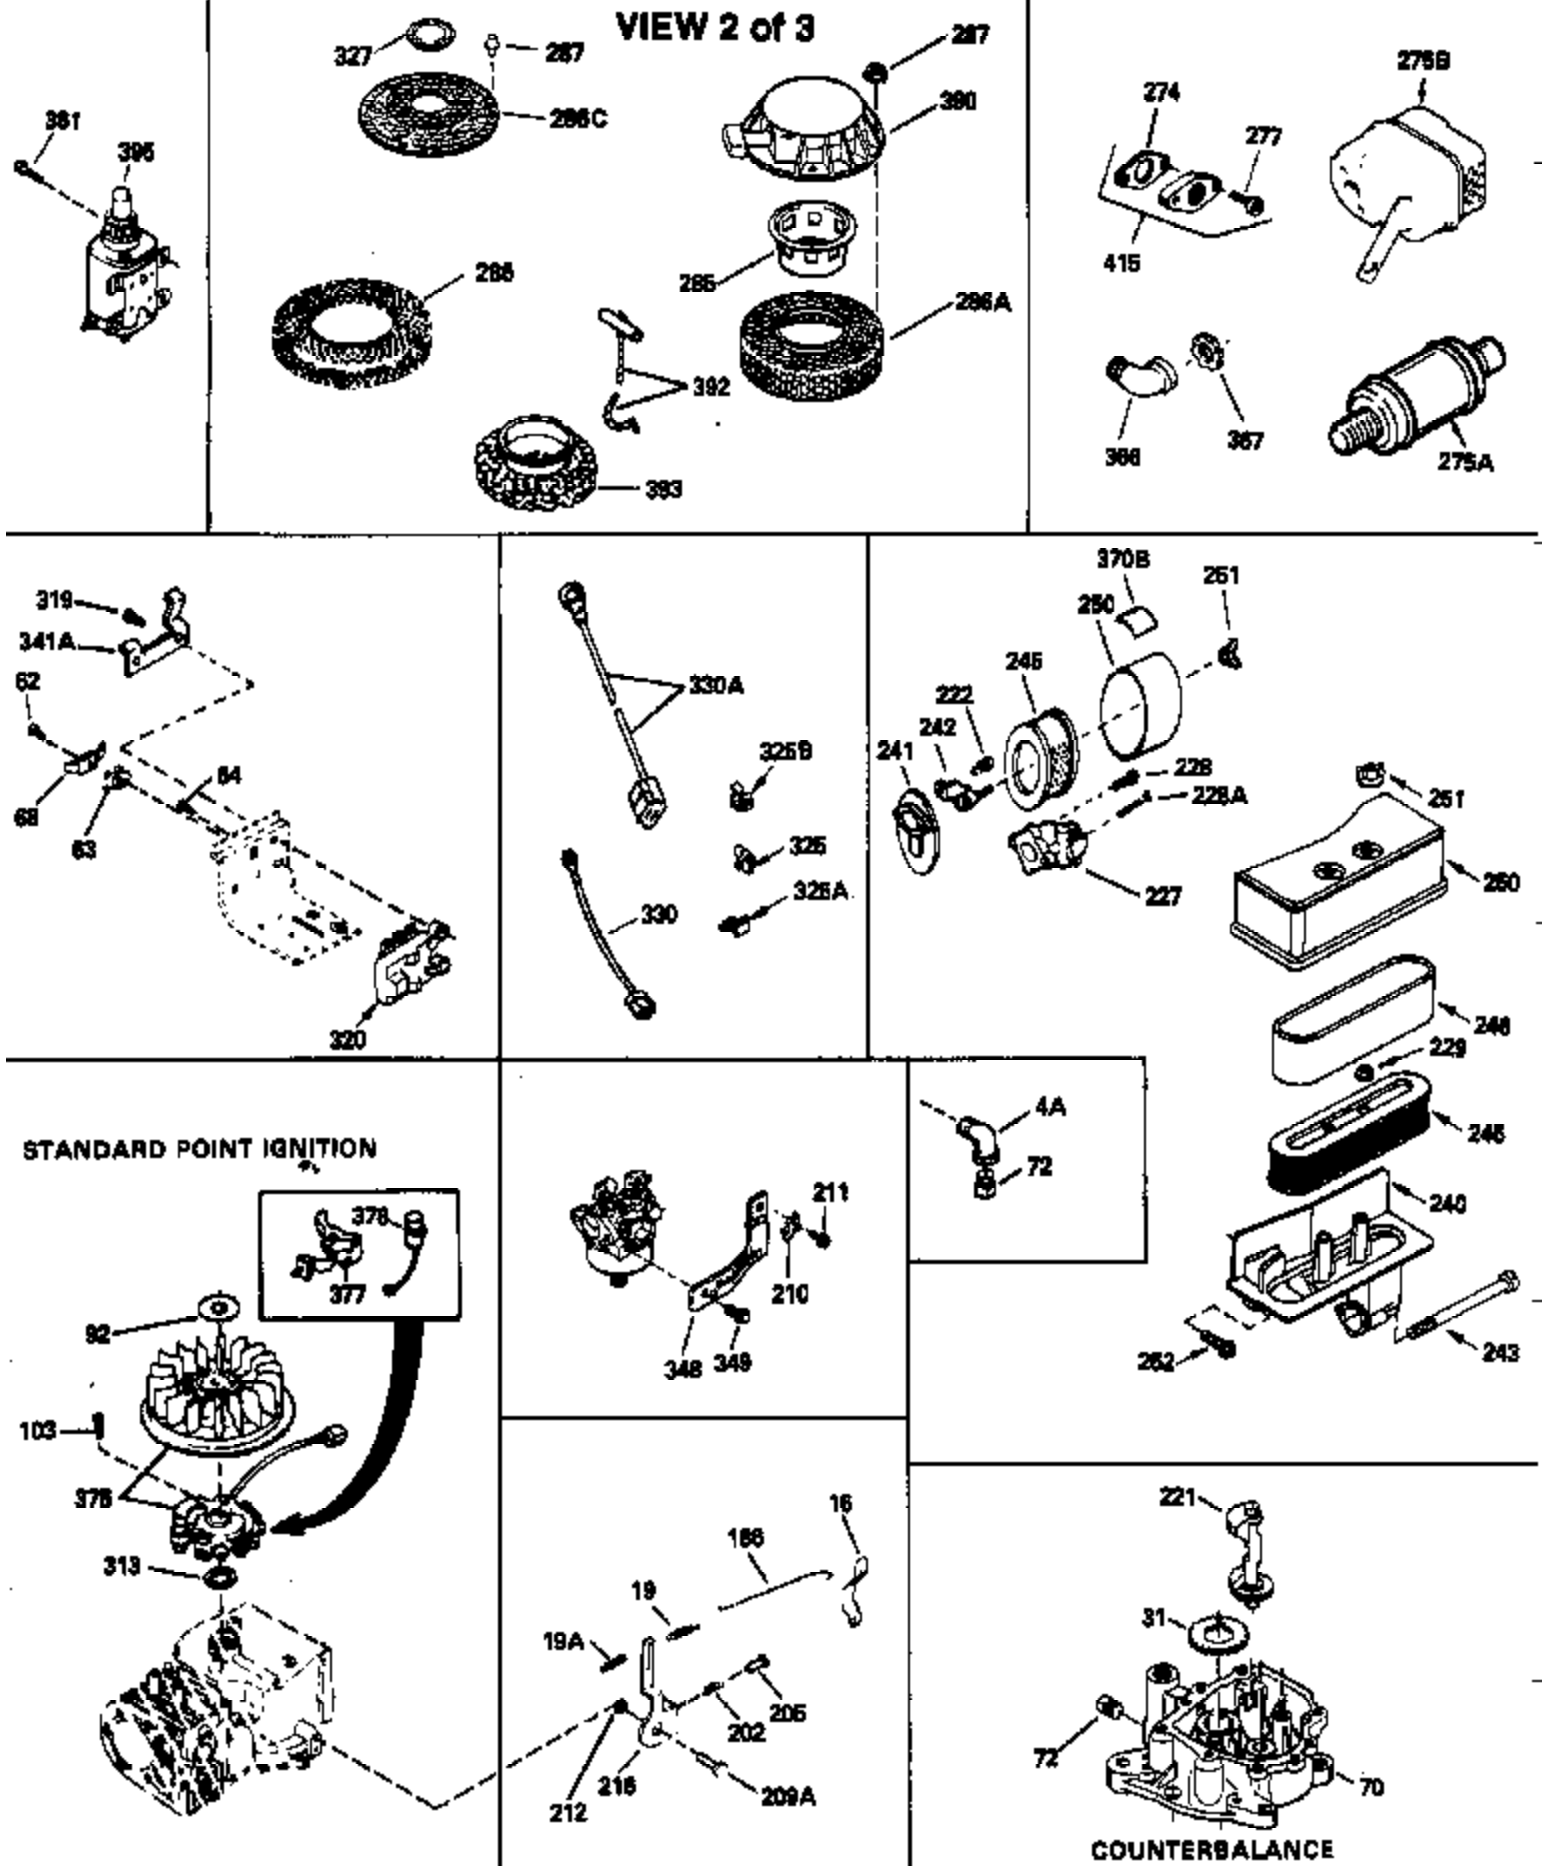

ILLUSTRATION SHOWS TYPICAL PARTS ONLY. ORDER BY PART NUMBER. PARTS NOT LISTED ARE SUPPLIED BY DEM.

Ref #	Part Number	Qty	Description
16	32651		Lever, Governor
19	31361		Spring, Governor
64	30063		Screw, Torx T-30, 1/4-20 x 1/2"
70	33580		Flange Ass'y. (Incl. 72, 75, 80 & 81)
72	31927		Plug, Pipe
92	650815		Washer, Belleville
103	650489		Screw, 1/4-20 x 5/8"
186	33860		Link, Governor-to-throttle
202	31342		Spring, Compression
205	650549		Screw, 5-40 x 7/16"
240	34909		Body, Air cleaner
243	650834		Screw, 10-32 x 1-17/32"
274	27930		* Exhaust Gasket (use as required)
277	650729		Screw, 5/16-18 x 3-3/16" (Use As Req.)
277	651002		Screw, 5/16-18 x 4-3/16" (Use As Req.)
277	30196		Screw, 5/16-18 x 3/4" (Use As Req.)
286	33662		Hub & Screen Assy., Starter
287	29752		Nut & Whizlock, 1/4-28
313	33876		Gasket, Stator
370B	35344		Decal, Speed control
375	610842		Magneto NOTE: The following complete magnetos are not available as an assembly. The magneto numbers are shown for reference purposes only. Order component parts individually, as shown in parts breakdown. (Refer to Division 5, Section B, page 28 for breakdown or Fiche 10A, Grid G-2)
377	30547A		Contact Assy., Breaker
378	30548B		Condenser
390	590479		Rewind Starter NOTE: Replacement hardware may differ when servicing starter assy. or blower housing. Refer to Service Bulletin 508. (Refer to Division 5, Section C, page 30 for breakdown or Fiche 10A, Grid G-9))
415	730130		Exh.Adapter Kit (Incl. 274 & 277)(As req.)