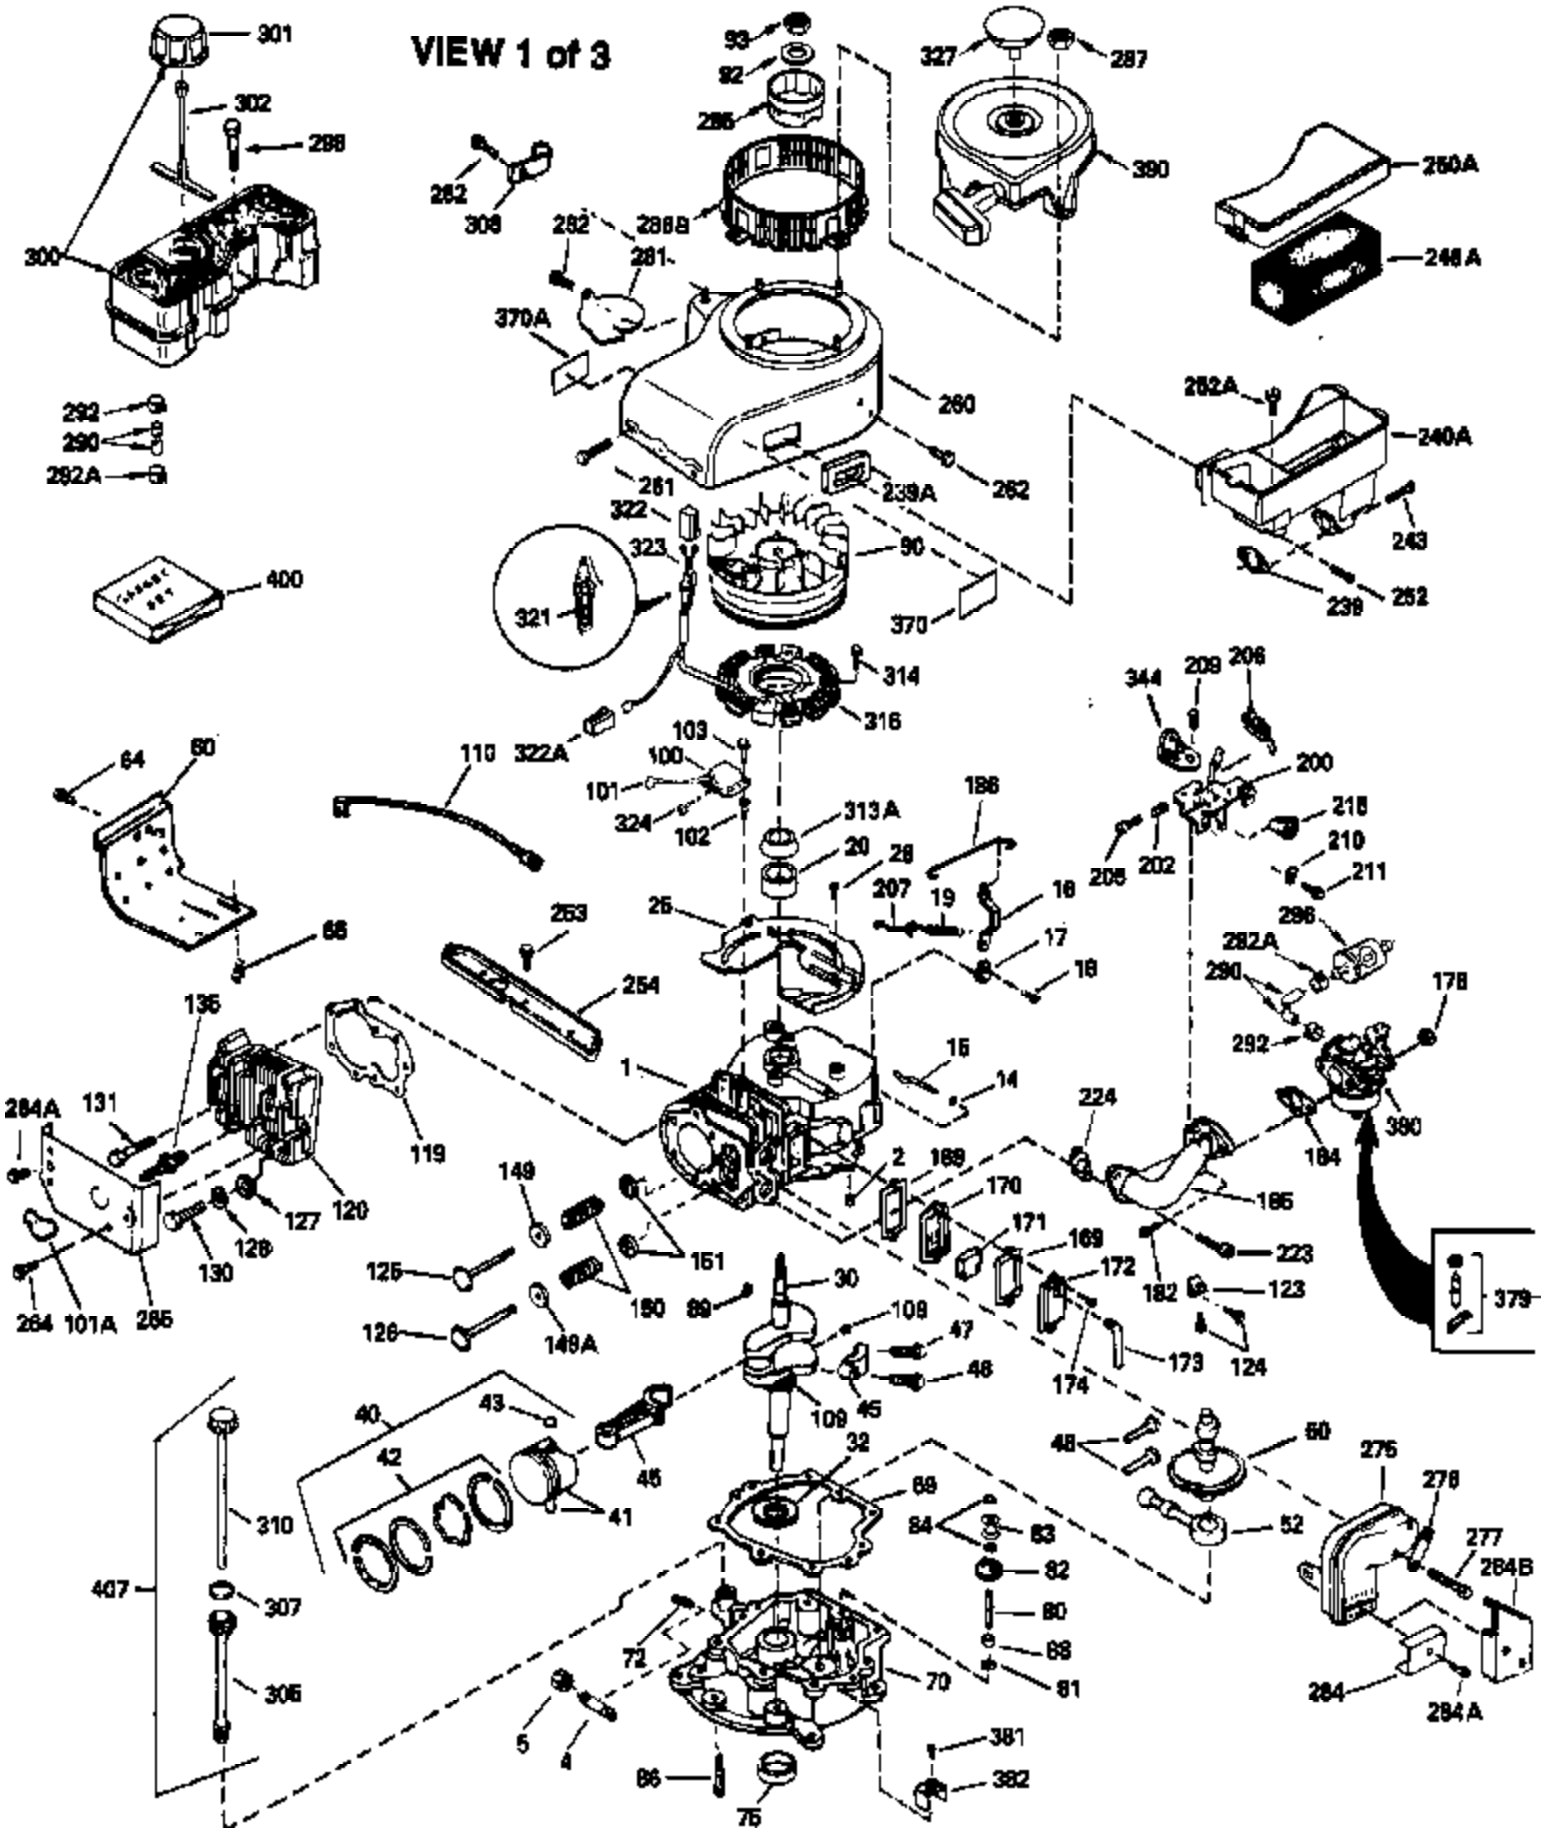

ILLUSTRATION SHOWS TYPICAL PARTS ONLY. ORDER BY PART NUMBER. PARTS NOT LISTED ARE SUPPLIED BY OEM.

Engine Parts List #1

Ref #	Part Number	Qty	Description
1	34320A		Cylinder (Incl. 2 & 20) (2-15/16" Bor e)
2	27652		Pin, Dowel
14	28277		Washer, Flat
15	33577		Rod, Governor
16	32651		Lever, Governor
17	31335		Clamp, Governor lever
18	650548		Screw, 8-32 x 5/16"
19	31361		Spring, Governor
20	32630		Seal, Oil
25	35256A		Baffle, Blower housing
26	650561		Screw, 1/4-20 x 5/8"
30	33710B		Crankshaft (Incl. 108 & 109)
32	35653		Washer (1-3/8" I.D. 1-3/4" O.D. .015" thick)
40	34549		Piston, Pin & Ring Set (Std.) (2-15/16")
40	34550		Piston, Pin & Ring Set (.010" OS)
40	34551		Piston, Pin & Ring Set (.020" OS)
41	34321A		Piston & Pin Ass'y. (Std.)(Incl.43)(2 -15/16")
41	34322A		Piston & Pin Ass'y. (.010" OS) (Incl. 43)
41	34323A		Piston & Pin Ass'y. (.020" OS) (Incl. 43)
42	34324		Ring Set (Std.) (2-15/16" Bore)
42	34325		Ring Set (.010" OS)
42	34326		Ring Set (.020" OS)
43	27888		Ring, Piston Pin retaining
45	32591C		Rod Assy., Connecting (Incl. 47)
47	650662C		Bolt, Connecting rod (2 pieces)
48	34034		Lifter, Valve
50	34040		Camshaft (MCR)
52	31356		Pump Assy., Oil
60	33273A		Extension, Blower housing
64	30063		Screw, Torx T-30, 1/4-20 x 1/2"
65	650128		Screw, 10-24 x 1/2"
69	35262		* Gasket, Mounting flange
70	33580		Flange Ass'y. (Incl. 72, 75, 80 & 81)
72	31927		Plug, Pipe
75	31950		Seal, Oil
80	30668		Shaft, Mechanical governor
81	30590A		Washer, Flat
82	30591		Gear Assy., Governor (Incl. 81)
83	30588A		Spool, Governor
84	29193		Ring, Retaining
86	650833		Screw, 1/4-20 x 1-3/16"
88	31707A		Governor Spacer Assy. (Incl. 81)
89	32589		Key, Flywheel
92	650815		Washer, Belleville
93	8116		Nut, Hex, 1/2-20
101	610118		Cover, Spark plug (Use as required)
103	650489		Screw, 1/4-20 x 5/8"
108	29783		Pin, Crankshaft
109	33245		Gear, Crankshaft
110	34231		Wire, Ground
119	34327A		* Gasket, Cylinder head
120	34030		Head, Cylinder
123	33261		Bracket, Intake pipe
124	650738		Screw, 1/4-20 x 5/8"
125	27878A		Exhaust Valve (Std.) (Incl. 151)
125	27880A		Exhaust Valve (1/32" OS) (Incl. 151)
126	34035		Intake Valve (Std.) (Incl. 151)
126	34036		Intake Valve (1/32" OS) (Incl. 151)